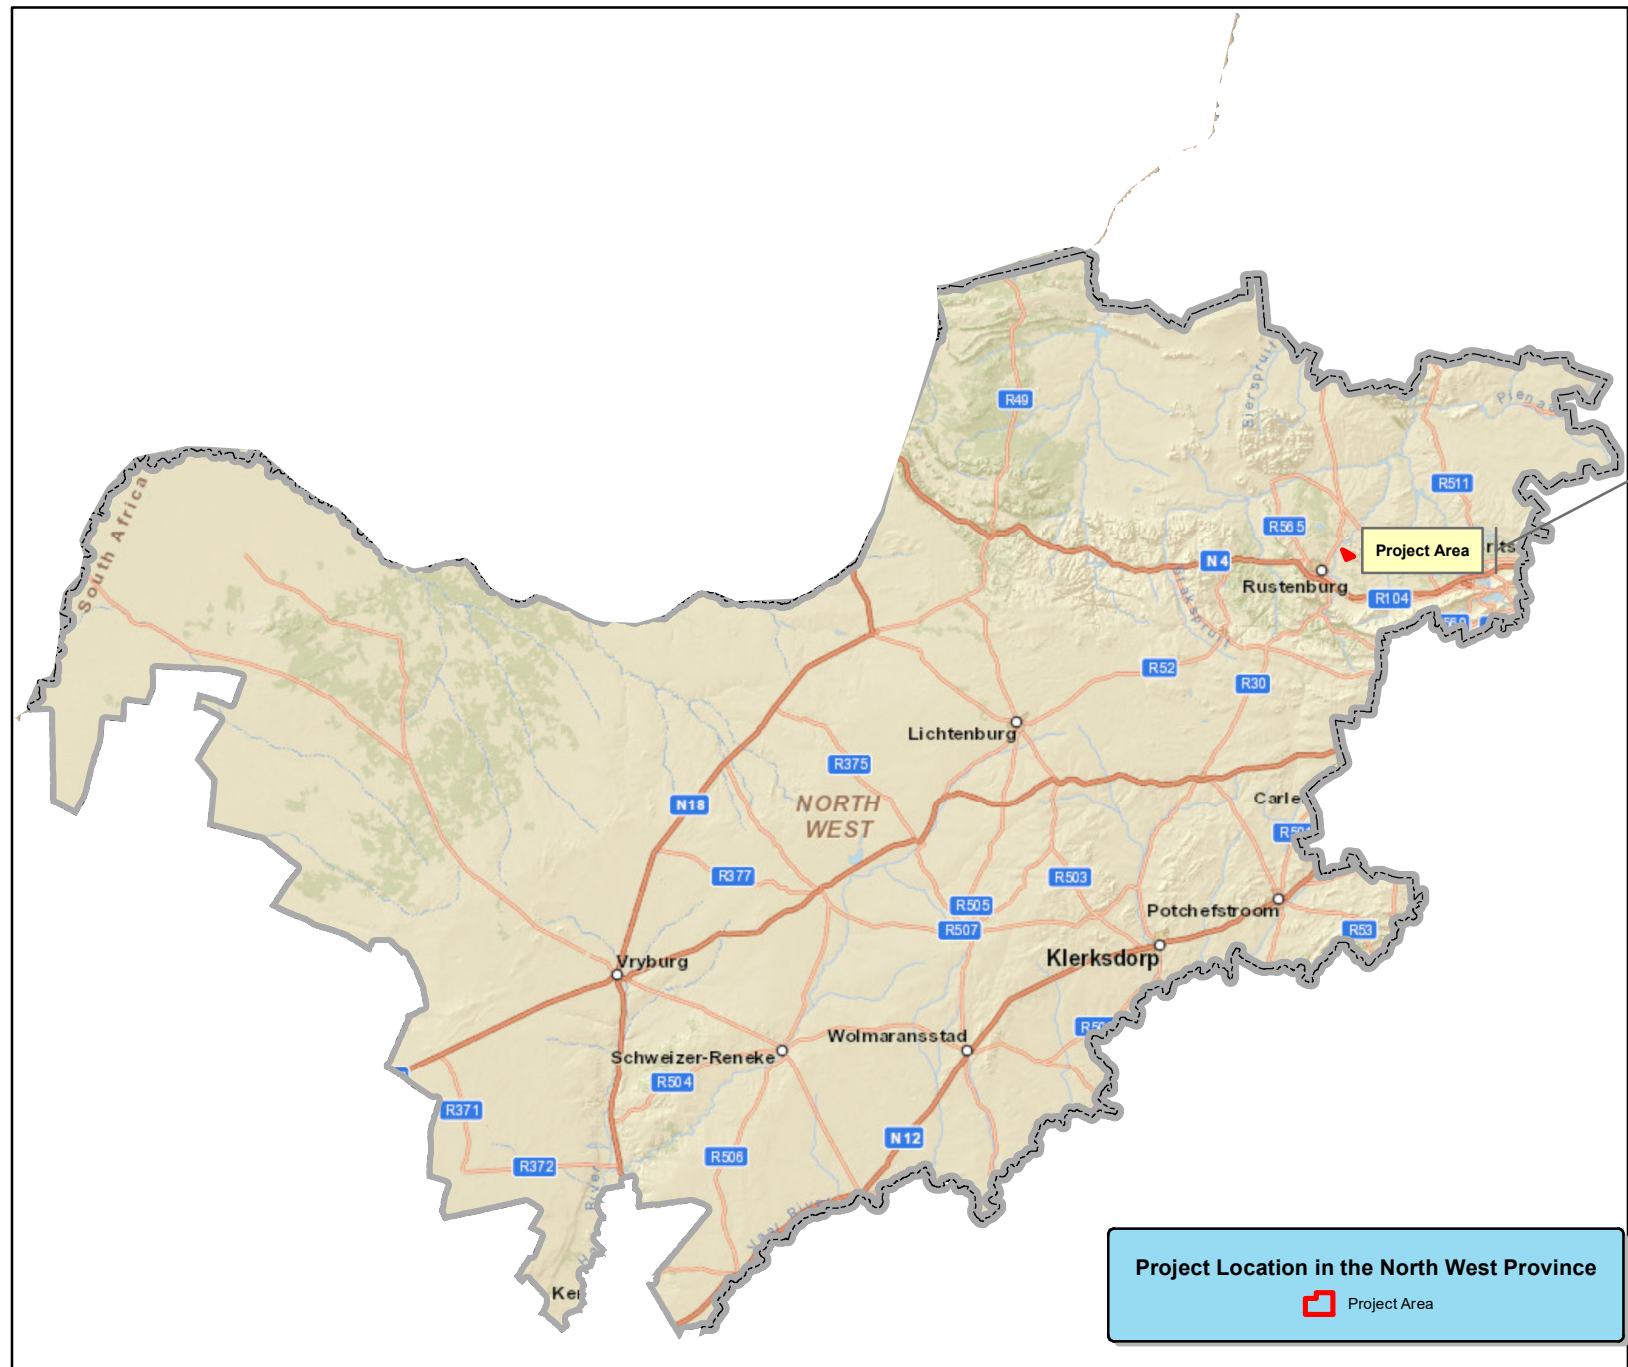

RUSTENBURG STRENGTHENING  
PHASE 2 WITHIN RUSTENBURG  
LOCAL MUNICIPALITY, BOJANALA  
DISTRICT MUNICIPALITY

1:250 000

REGIONAL MAP

MARCH 2016

P.O. Box 7068  
Halfway House  
Midrand  
1685

**Project Location in the North West Province**  
Project Area