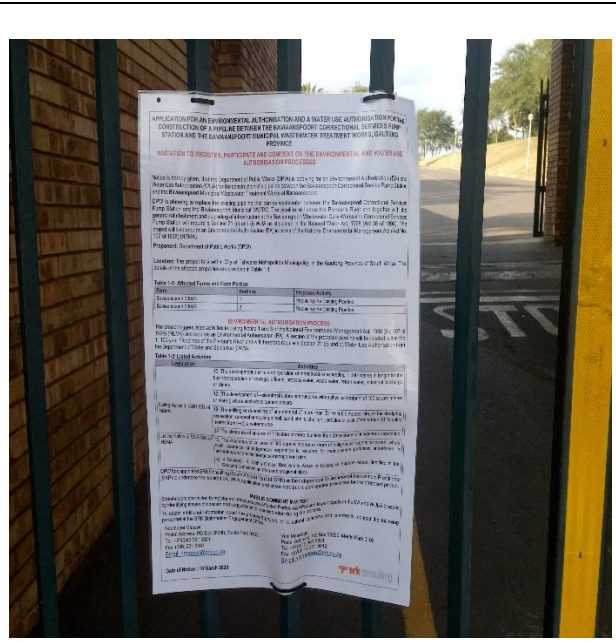

Proof of Site Notices

Baviaanspoort Prison Workshop -25.670037, 28.362632

Baviaanspoort Prison Entrance -25.676942, 28.351588

Corner R513 and Local Road -25.679858, 28.364633

Along R513 (Local Shop) -25.679157, 28.377439