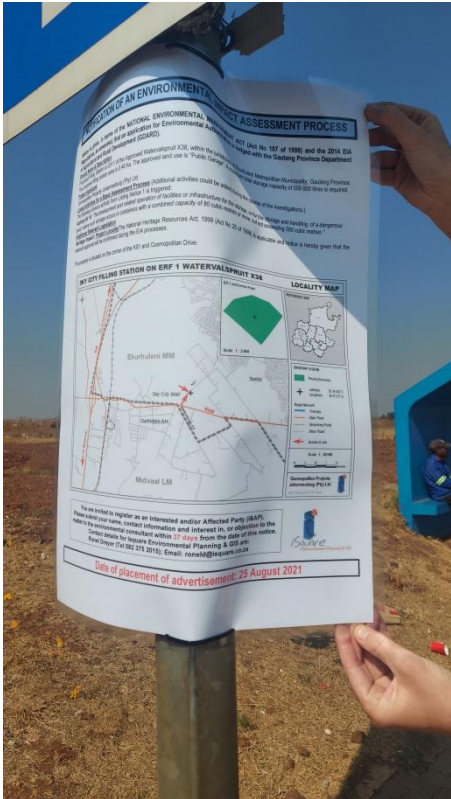

SKY CITY FILLING STATION (ON ERF 7258 OF WATERVALSPRUIT X38)

Proof of Placement of Onsite Advertisements

Placement at the bus stop close to the north-western corner of the proposed development site

Placement opposite the proposed development site at the entrance to the Sky City Shopping Mall