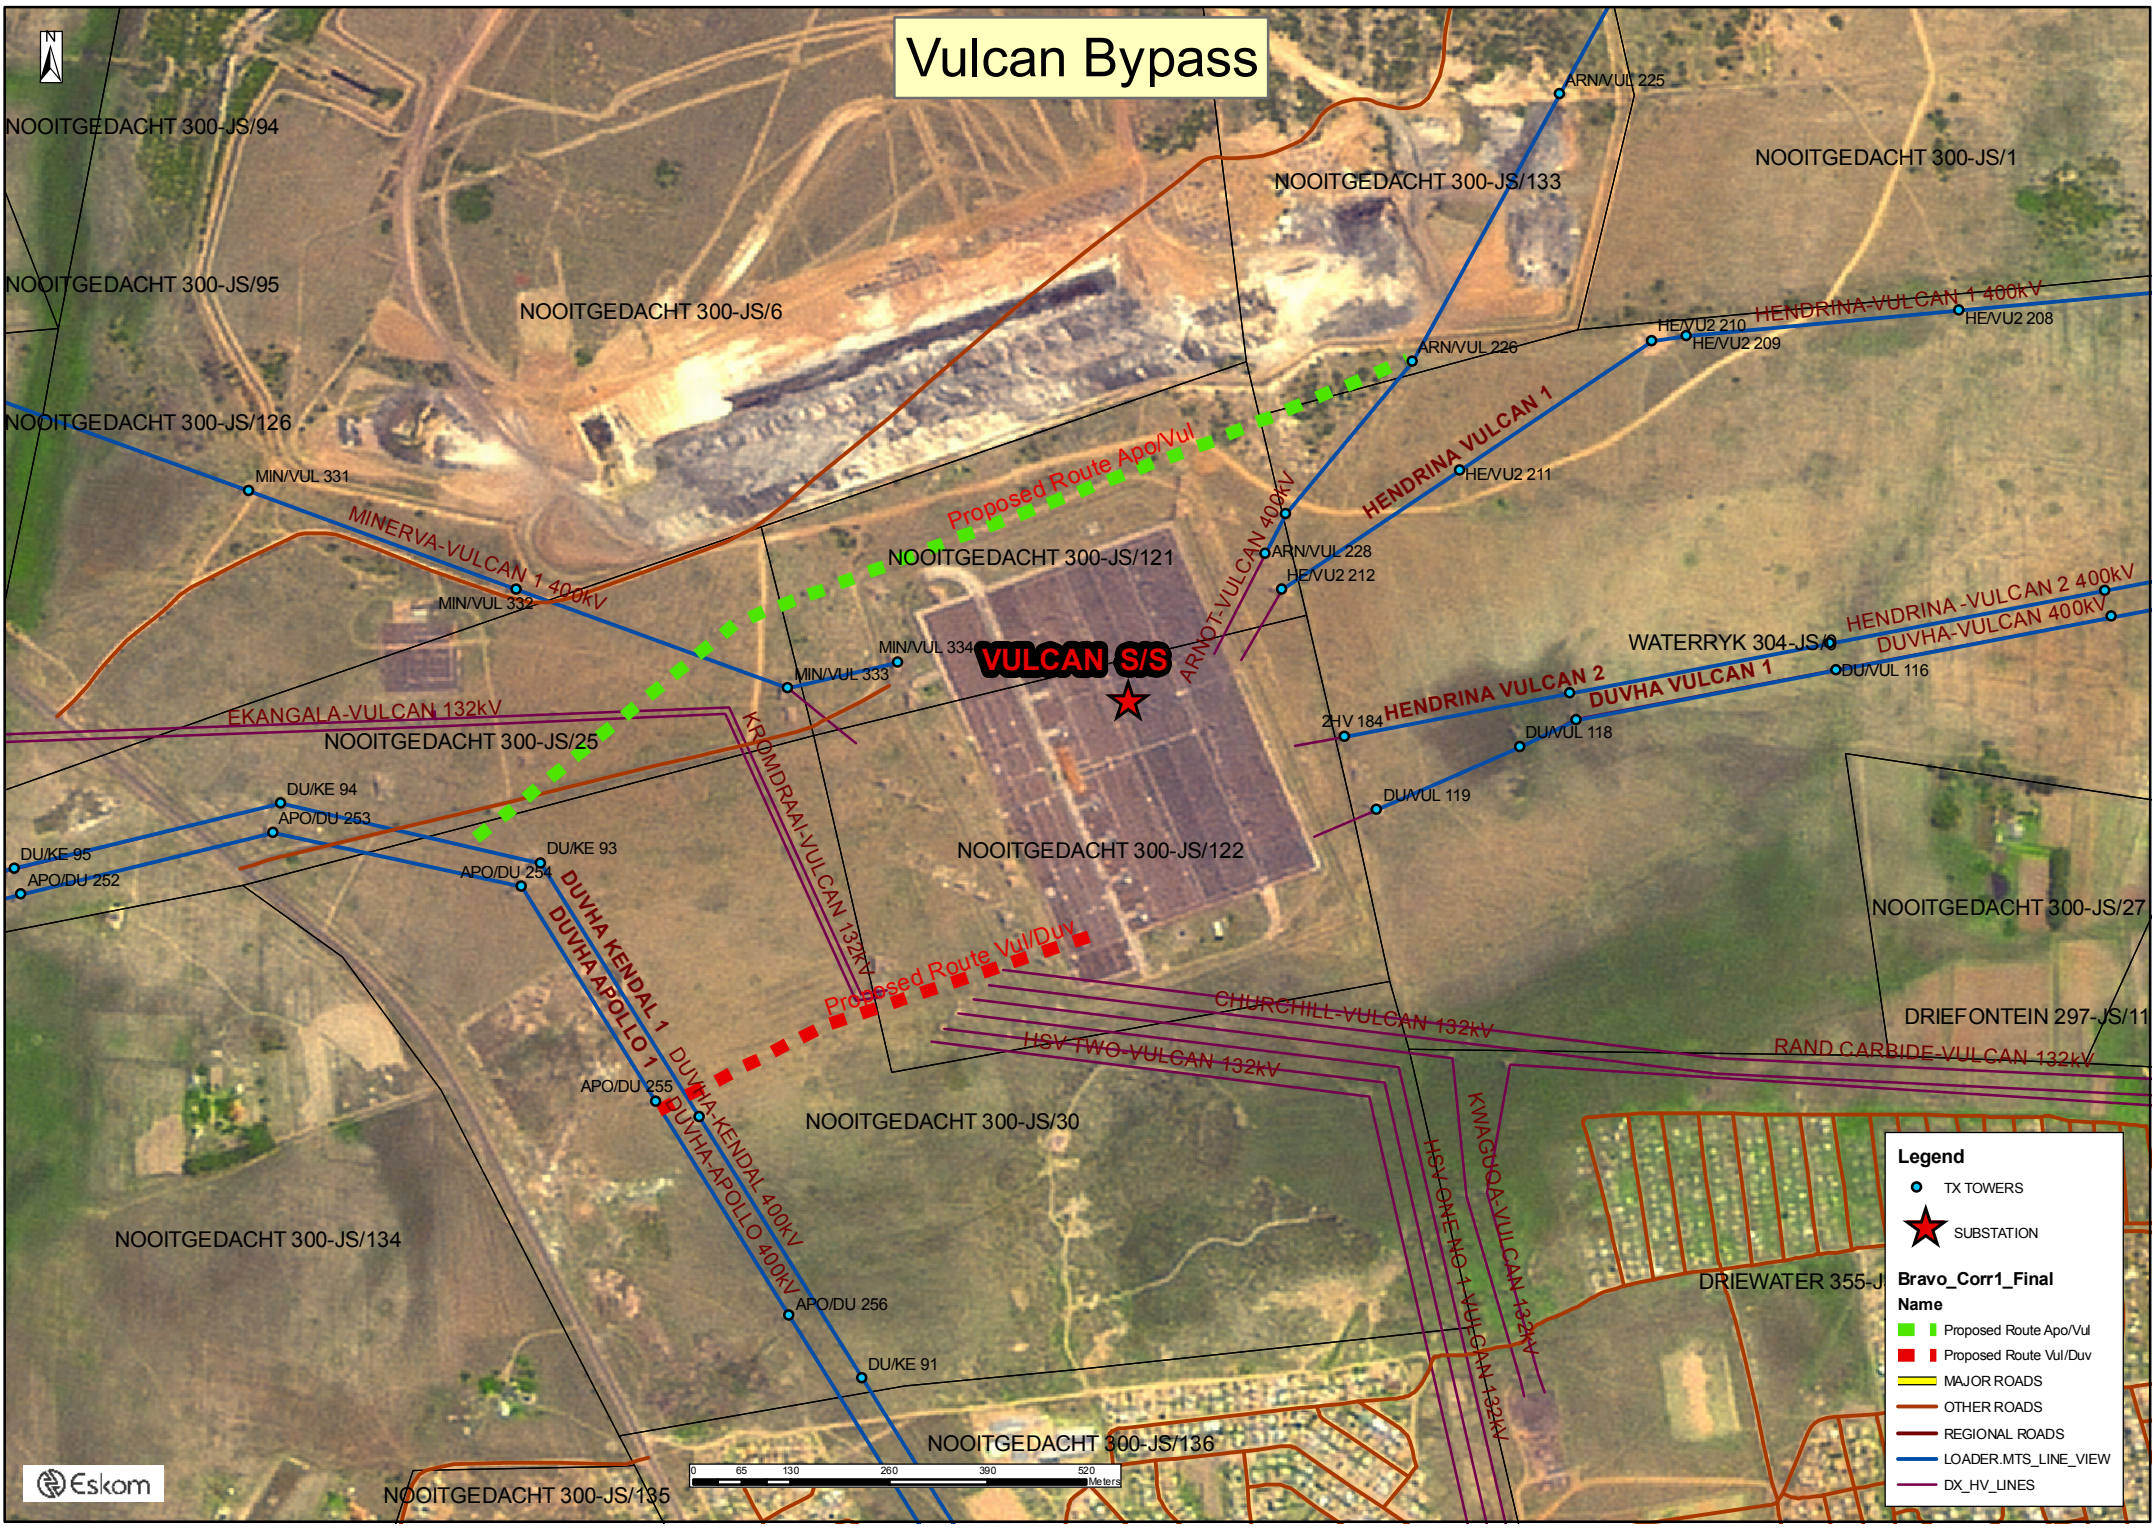

Vulcan Bypass

Legend

- TX TOWERS
- ★ SUBSTATION
- Proposed Route Apo/Vul
- Proposed Route Vul/Duv
- MAJOR ROADS
- OTHER ROADS
- REGIONAL ROADS
- LOADER.MTS_LINE_VIEW
- DX_HV_LINES

Bravo_Corr1_Final Name