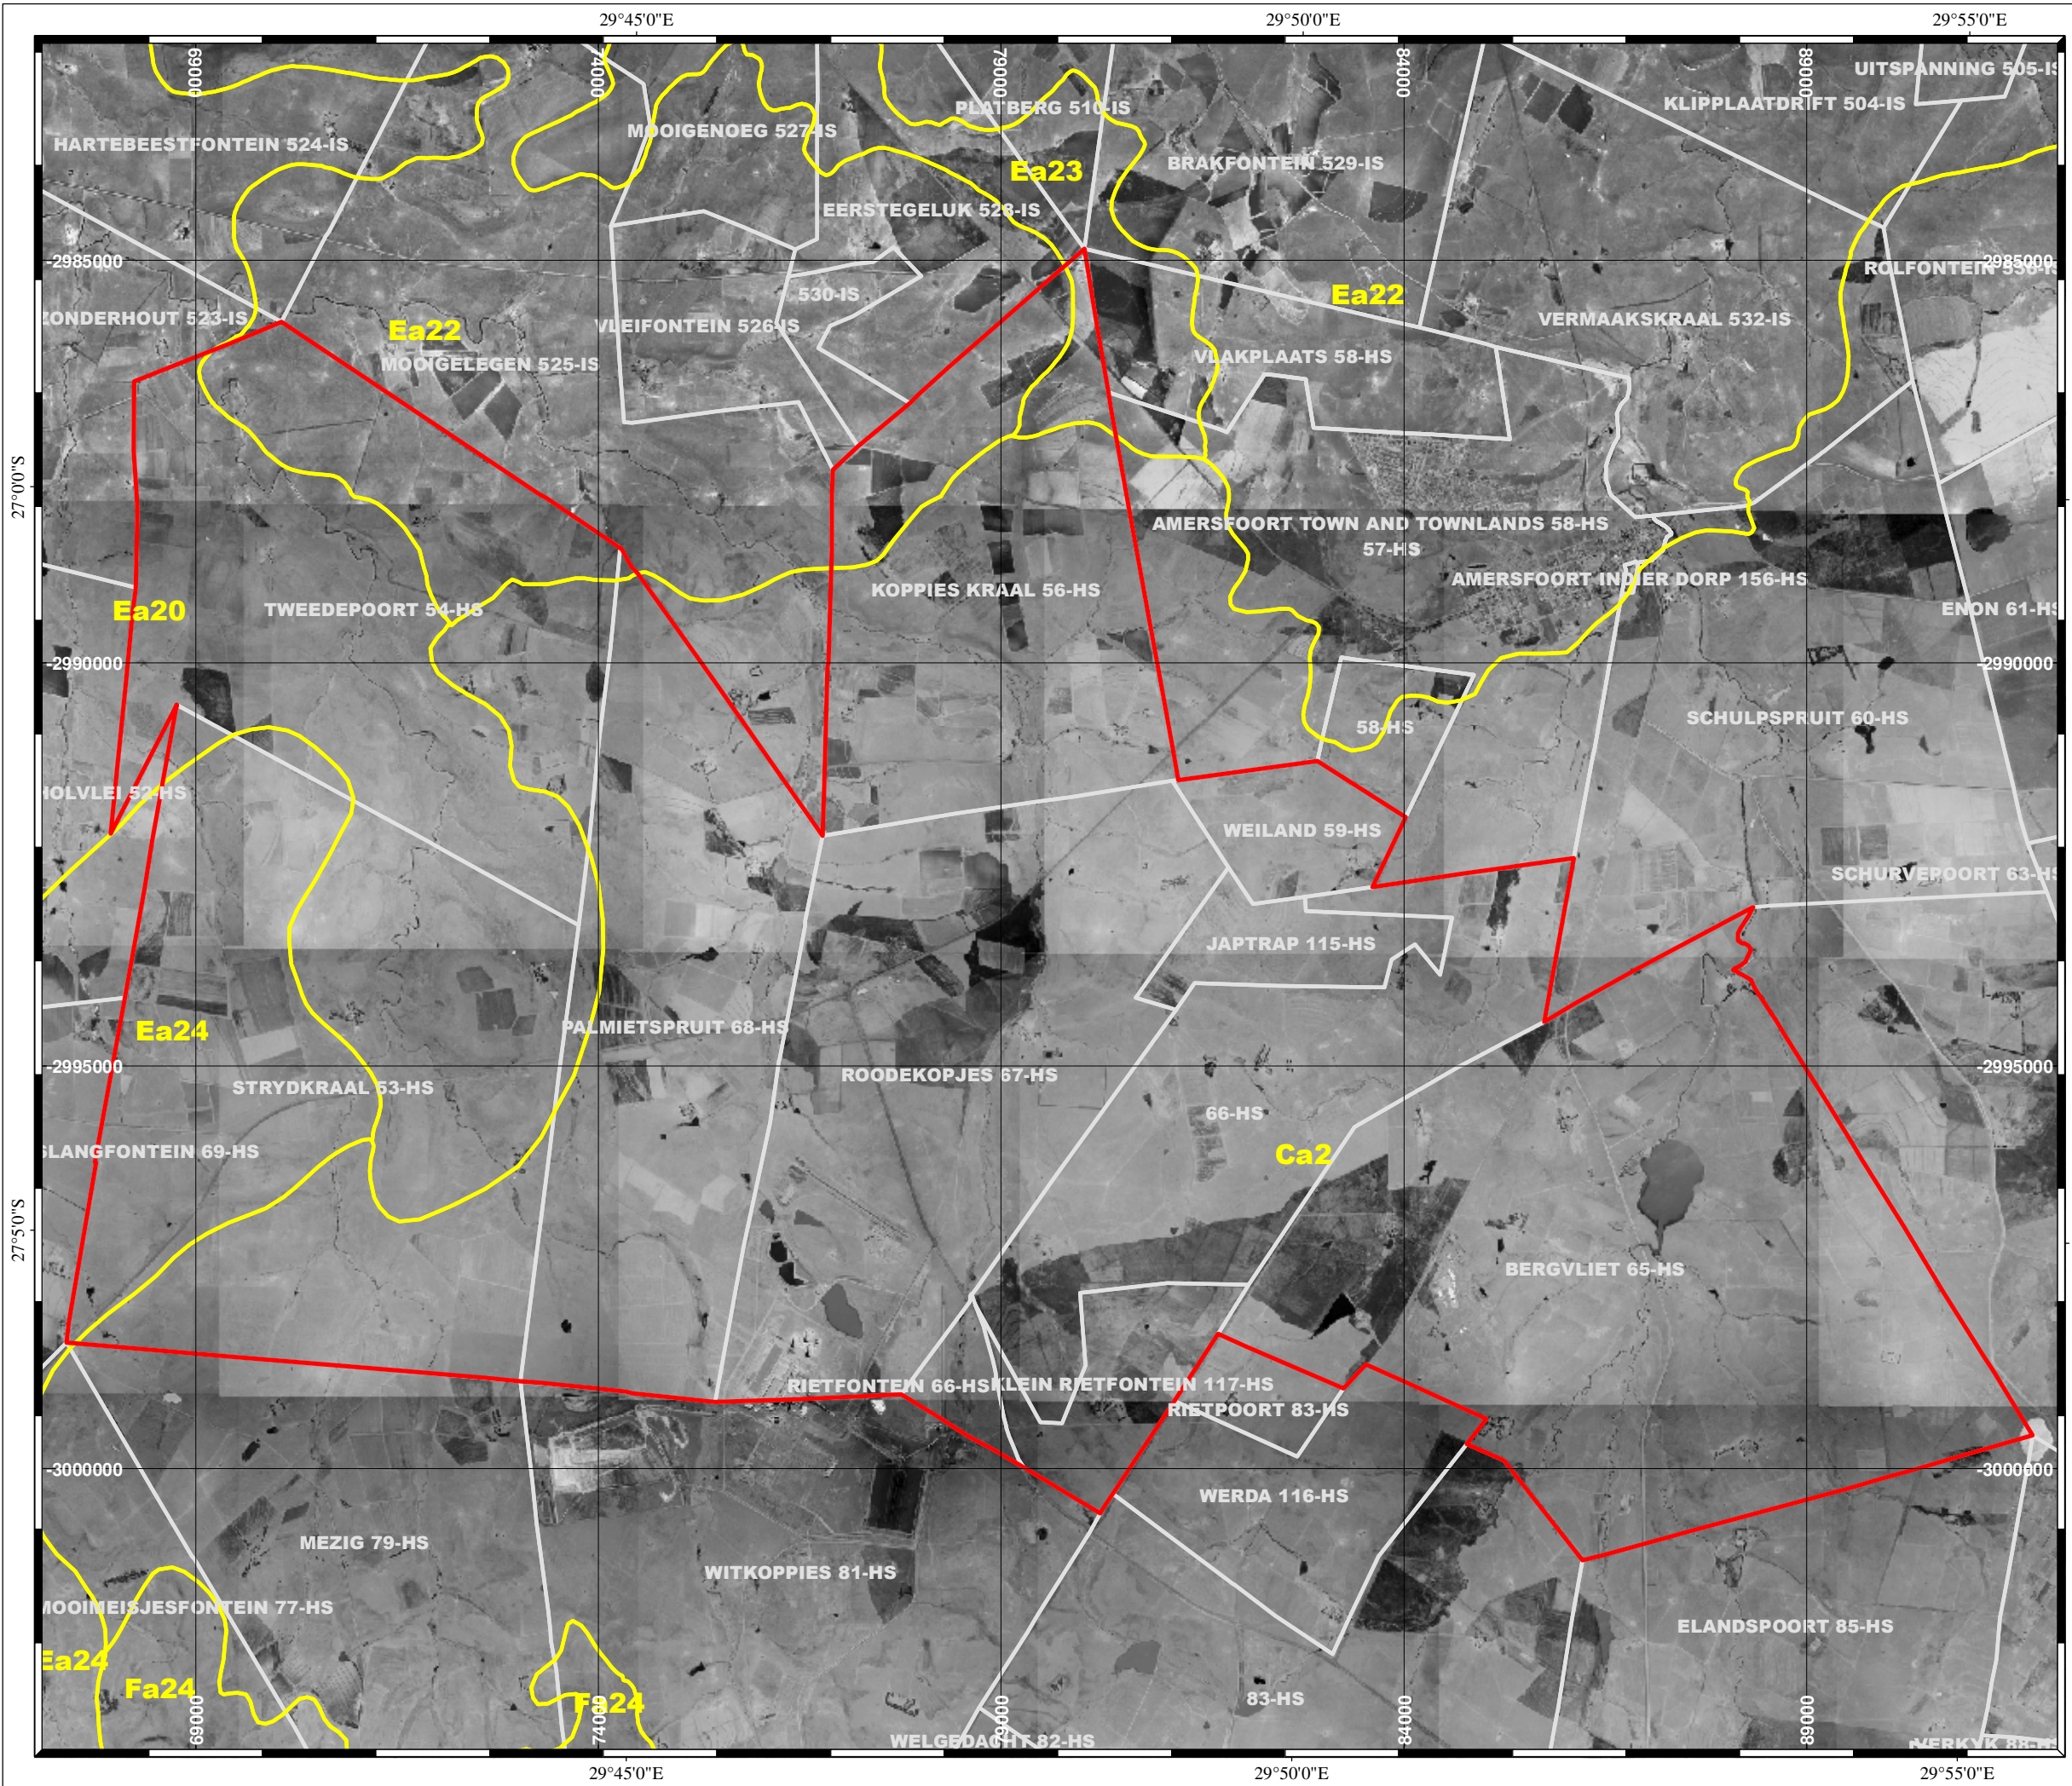

# APPENDIX H: GREATER STUDY AREA – LAND TYPES

---

**ESKOM MAJUBA UCG PROJECT  
LAND TYPES MAP**

- Legend**
- Site
  - Landtypes
  - Parent Farms

**SCALE (A3) - 1:80,000**  
 Projection - Transverse Mercator  
 Spheroid - WGS 1984  
 Central Meridian - Lo29  
 Datum - Hartebeeshoek 1994

Lourens G van Zyl  
 GIS & Mapping  
 (Mobile) +27 (0)76 371 1151  
 (Email) lourens@terraoil.co.za  
 Jacqueline dt. 489, Garsfontein, 0042