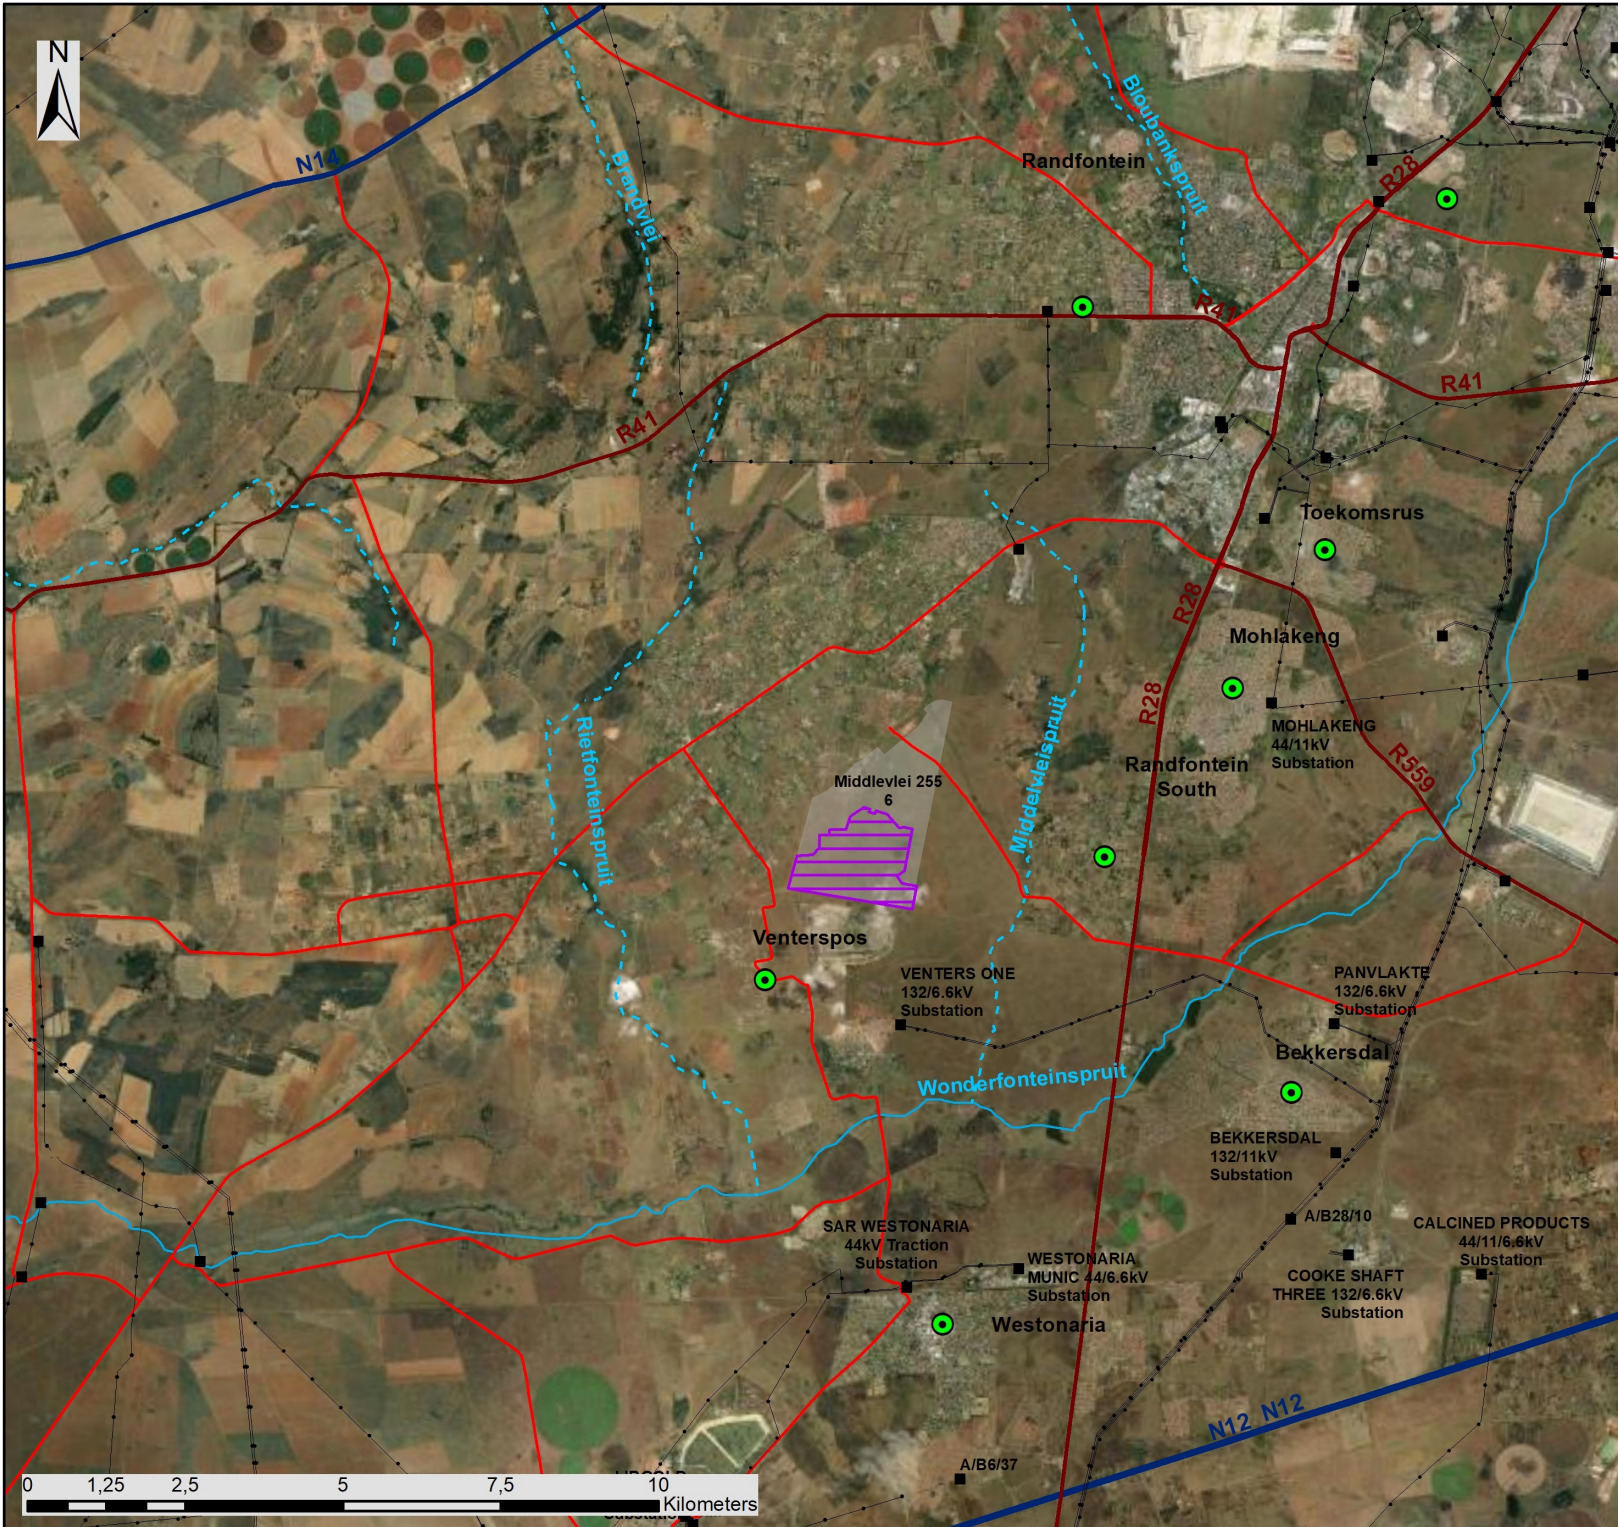

Middelvlei Solar Project Site Gauteng Province

Locality Map

Legend

- Town
- Existing substations
- Eskom Power Line (Existing)
- Regional Road
- National Road
- Main Road
- Perennial River
- Non Perennial River
- Middelvlei Solar Development Area
- Affected Property

Scale: 1:120 000
Projection: GCS_WGS_1984
Map Ref: Montrose PV - Locality