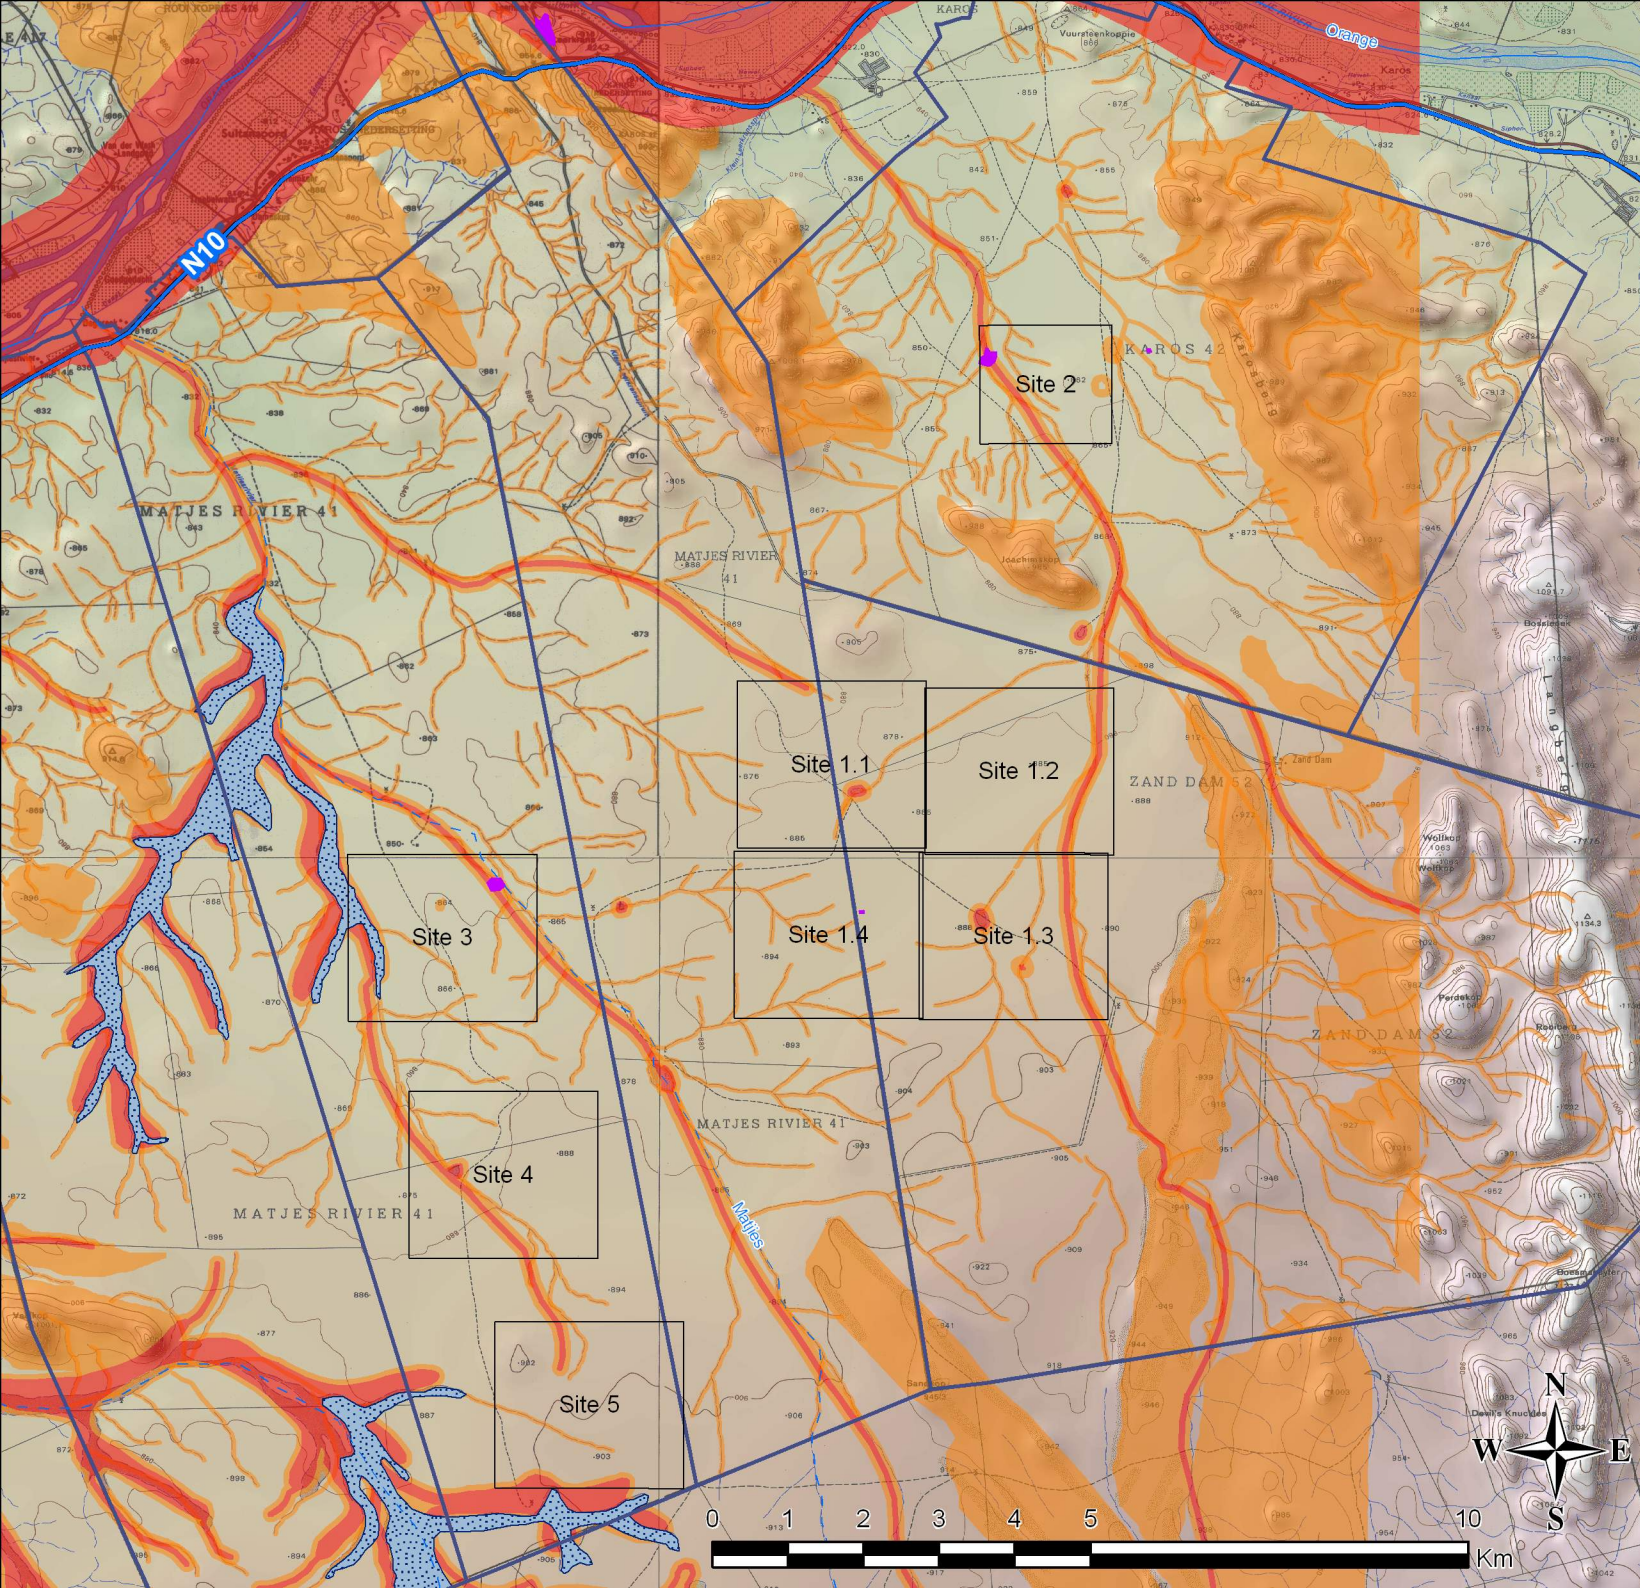

Karoshoek Solar Valley

Locality Map

Legend

-  National Road
-  Regional Road
-  Secondary Road
-  Railway Line
-  Perennial River
-  Non-perennial River
-  Power Line
-  Farm Portion
-  Development Sites

Karoshoek Solar Valley

Sensitivity Map

Legend

- National Road
- Regional Road
- Secondary Road
- Railway Line
- Perennial River
- Non-perennial River
- Power Line
- Farm portions
- Development Sites

Sensitivity

- Heritage - high
- Soils - high
- Alluvial fans - very high
- Ecological - very High
- Ecological - high