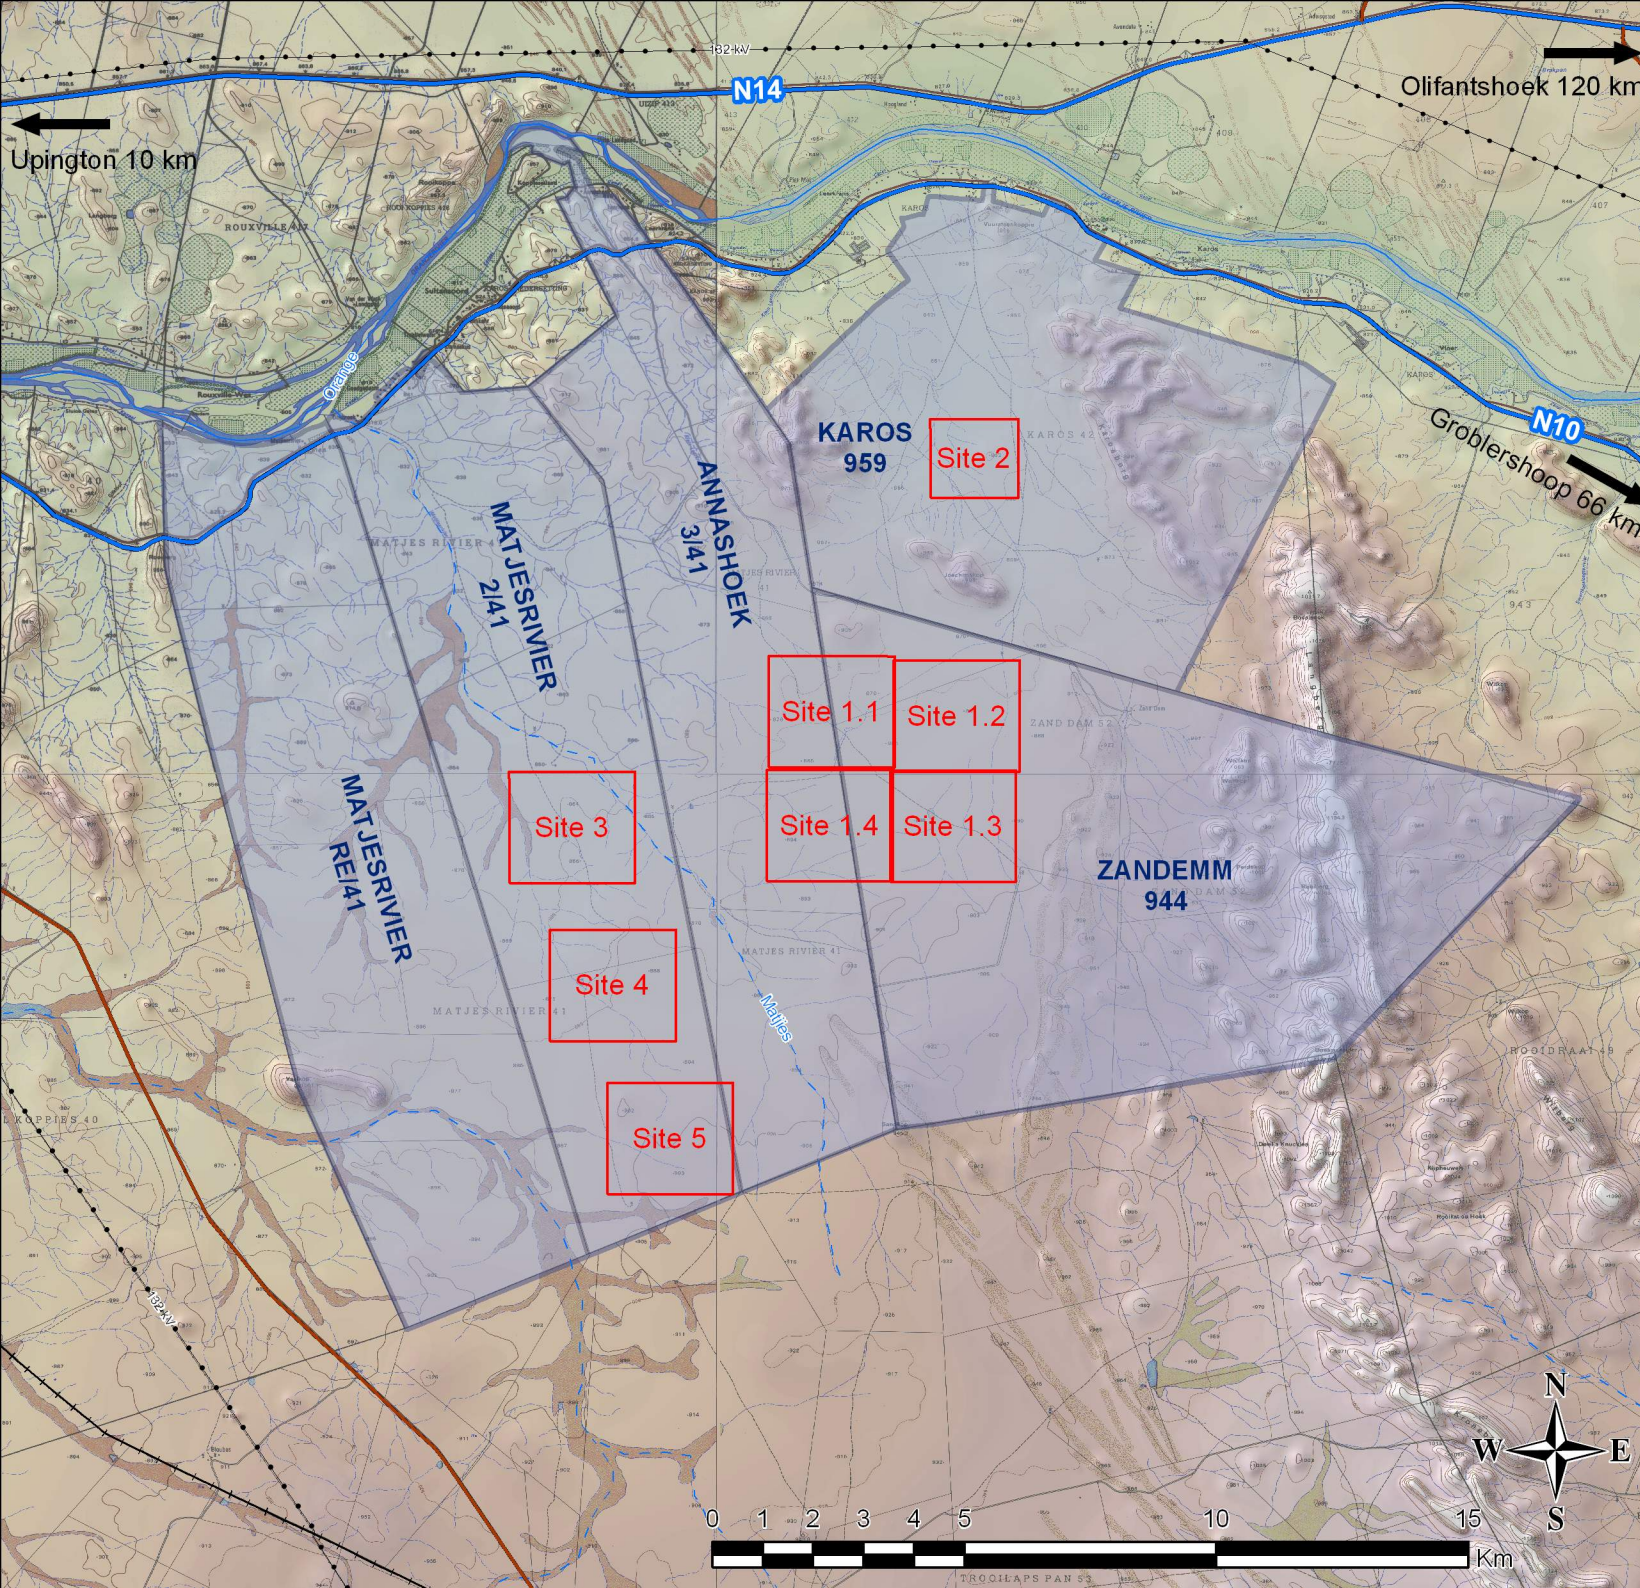

Karoshoek Solar Valley

Locality Map

Legend

-  National Road
-  Regional Road
-  Secondary Road
-  Railway Line
-  Perennial River
-  Non-perennial River
-  Power Line
-  Farm Portion
-  Development Sites

Karoshoek Solar Valley

Sensitivity Map

Legend

- National Road
- Regional Road
- Secondary Road
- Railway Line
- Perennial River
- Non-perennial River
- Power Line
- Farm portions
- Development Sites

Sensitivity

- Heritage - high
- Soils - high
- Alluvial fans - very high
- Ecological - very High
- Ecological - high