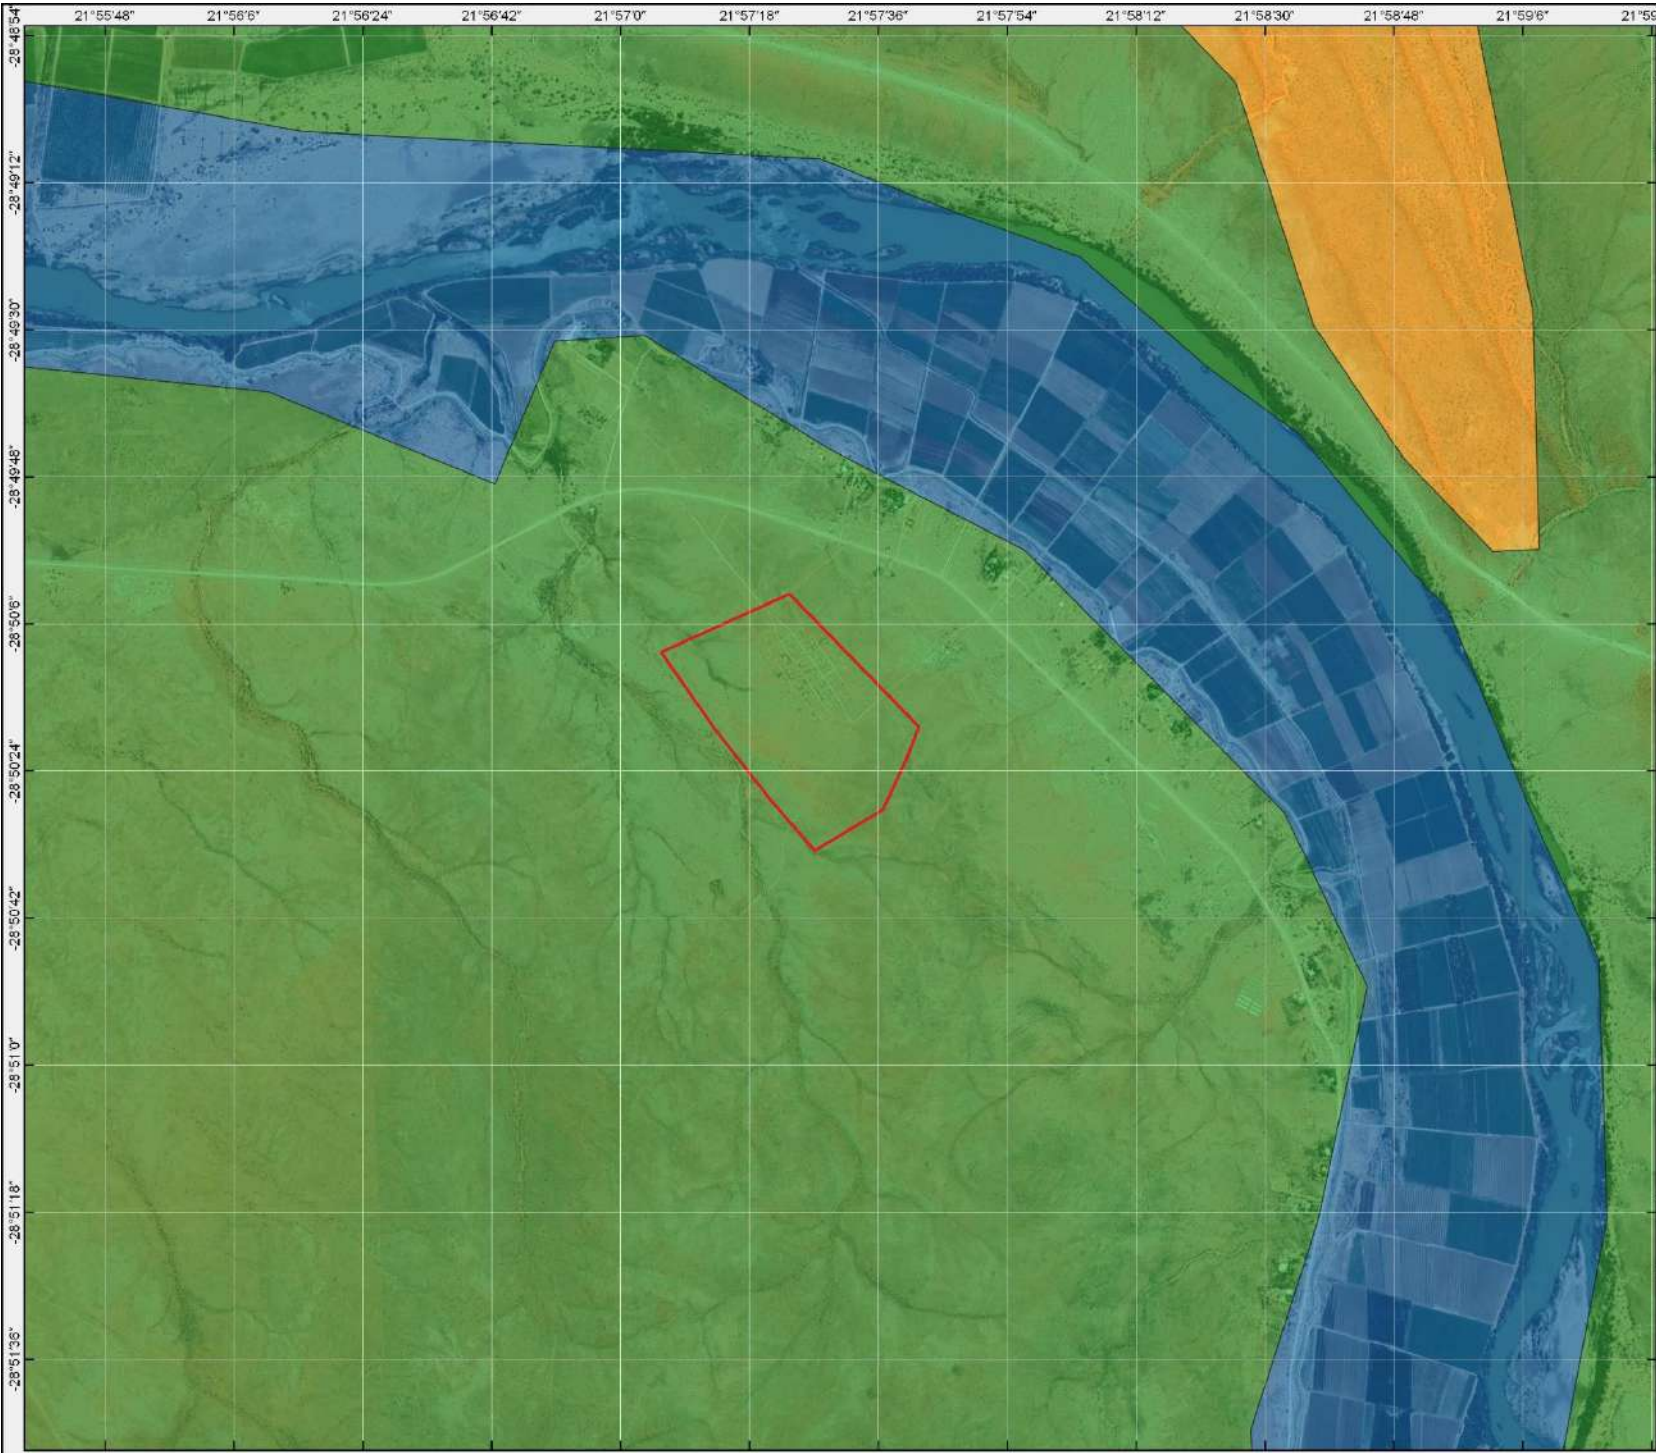

Legend

-  Opwag (730 Erven)
-  Property Boundaries

!Kheis Housing Development (Opwag)	
Project Ref :	EnviroAfrica_0511
Applicant:	!Kheis Local Municipality
EAP:	Anthony Mader
Date:	13/05/2020

- Legend**
- Opwag Site
 - 100m Buffer
 - NFEPA Wetland
 - Drainage Lines
 - Irrigation channel

Ikheis Housing Development (Opwag)	
Project Ref :	EnviroAfrica_0511
Applicant:	Ikheis Local Municipality
EAP:	Anthony Mader
Date:	13/05/2020

- Legend**
- Opwag Site
 - Bushmanland Arid Grassland (LT)
 - Lower Gariep Alluvial Vegetation (EN)
 - Gordonia Duneveld (LT)