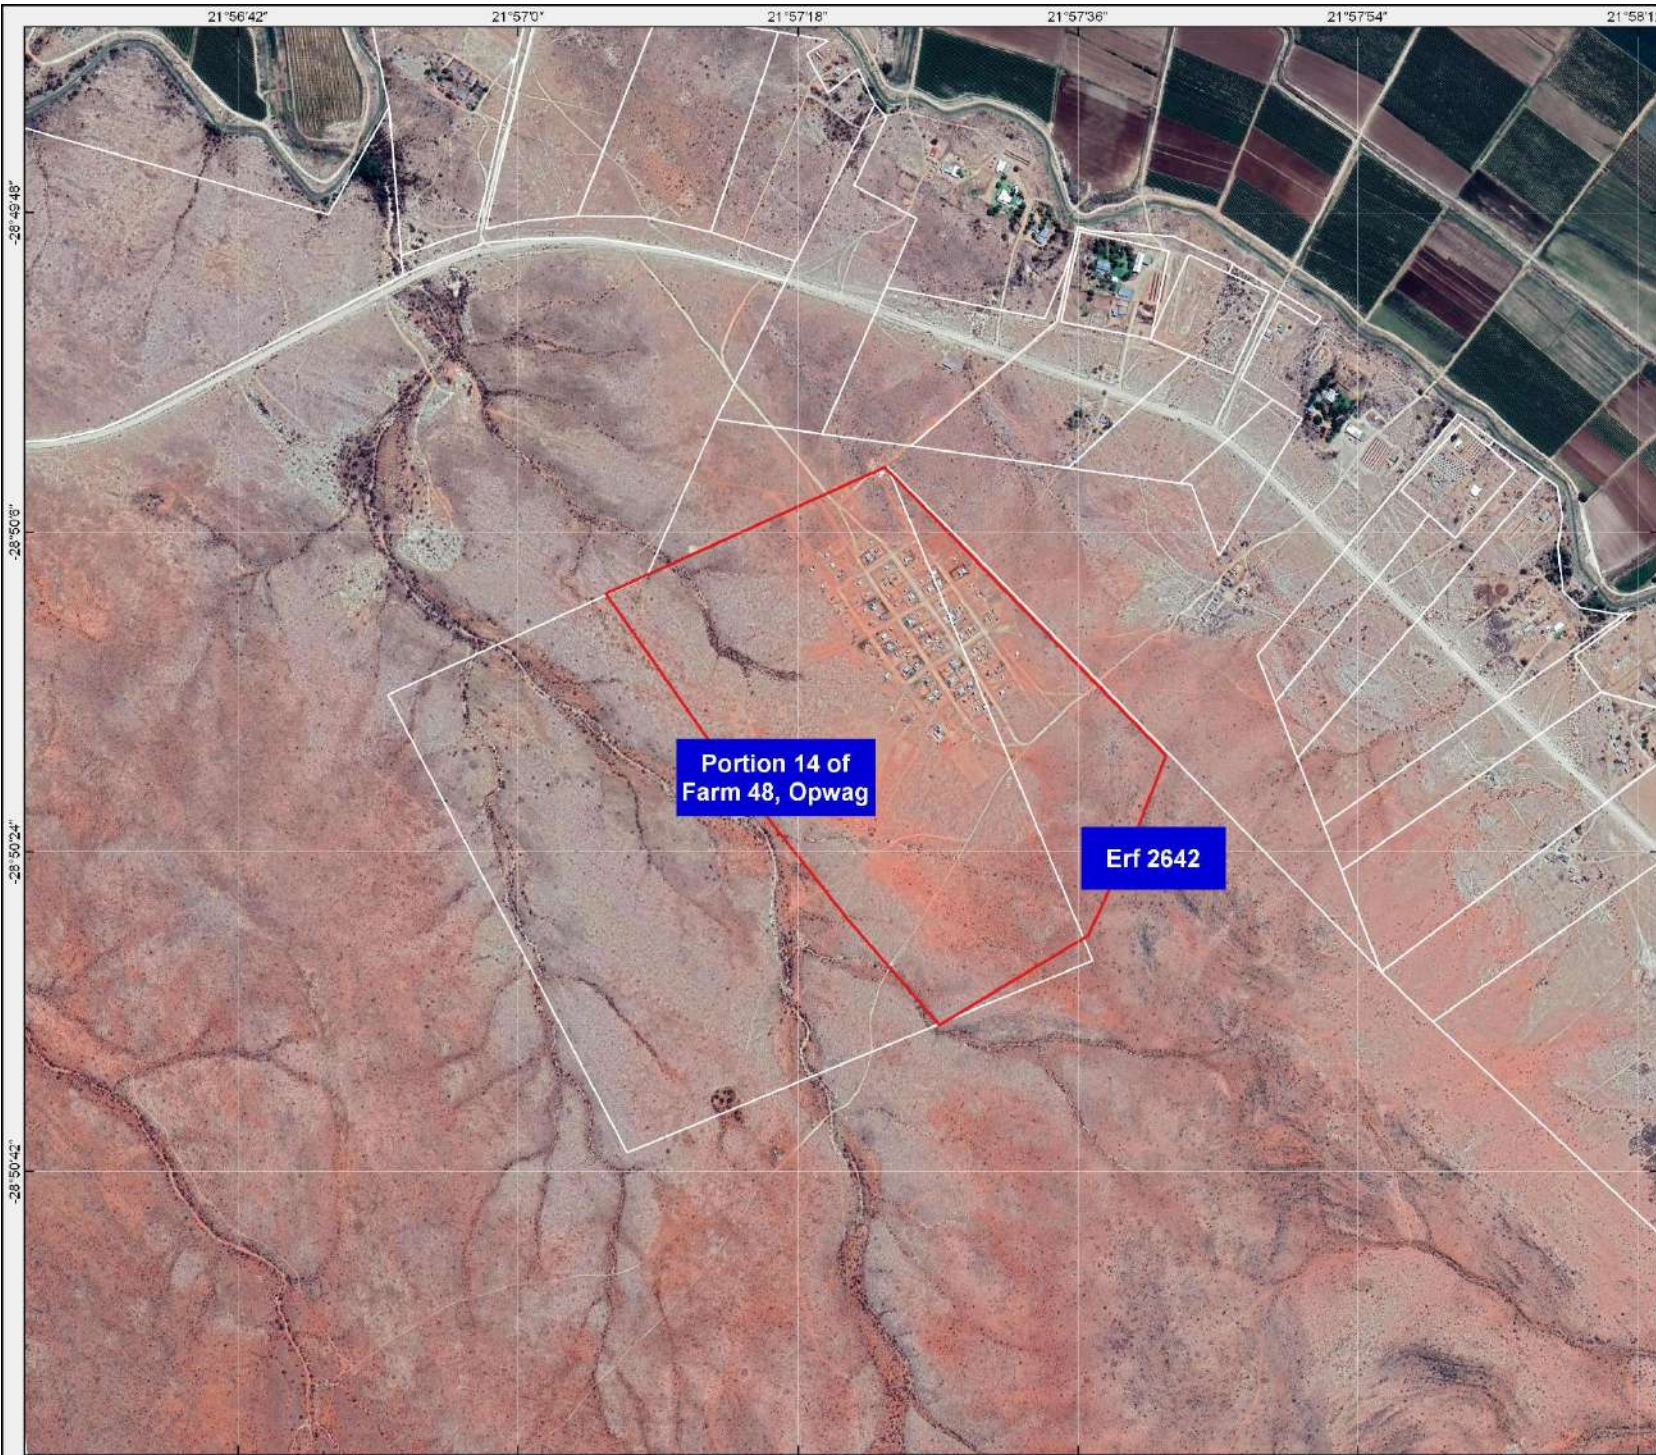

IKheis Housing Project: Opwag	
Project Ref :	EnviroAfrica_0507
Applicant:	IKheis Local Municipality
EAP:	Anthony Mader
Date:	28/07/2020

Legend

- Opwag (730 Erven)
- Property Boundaries