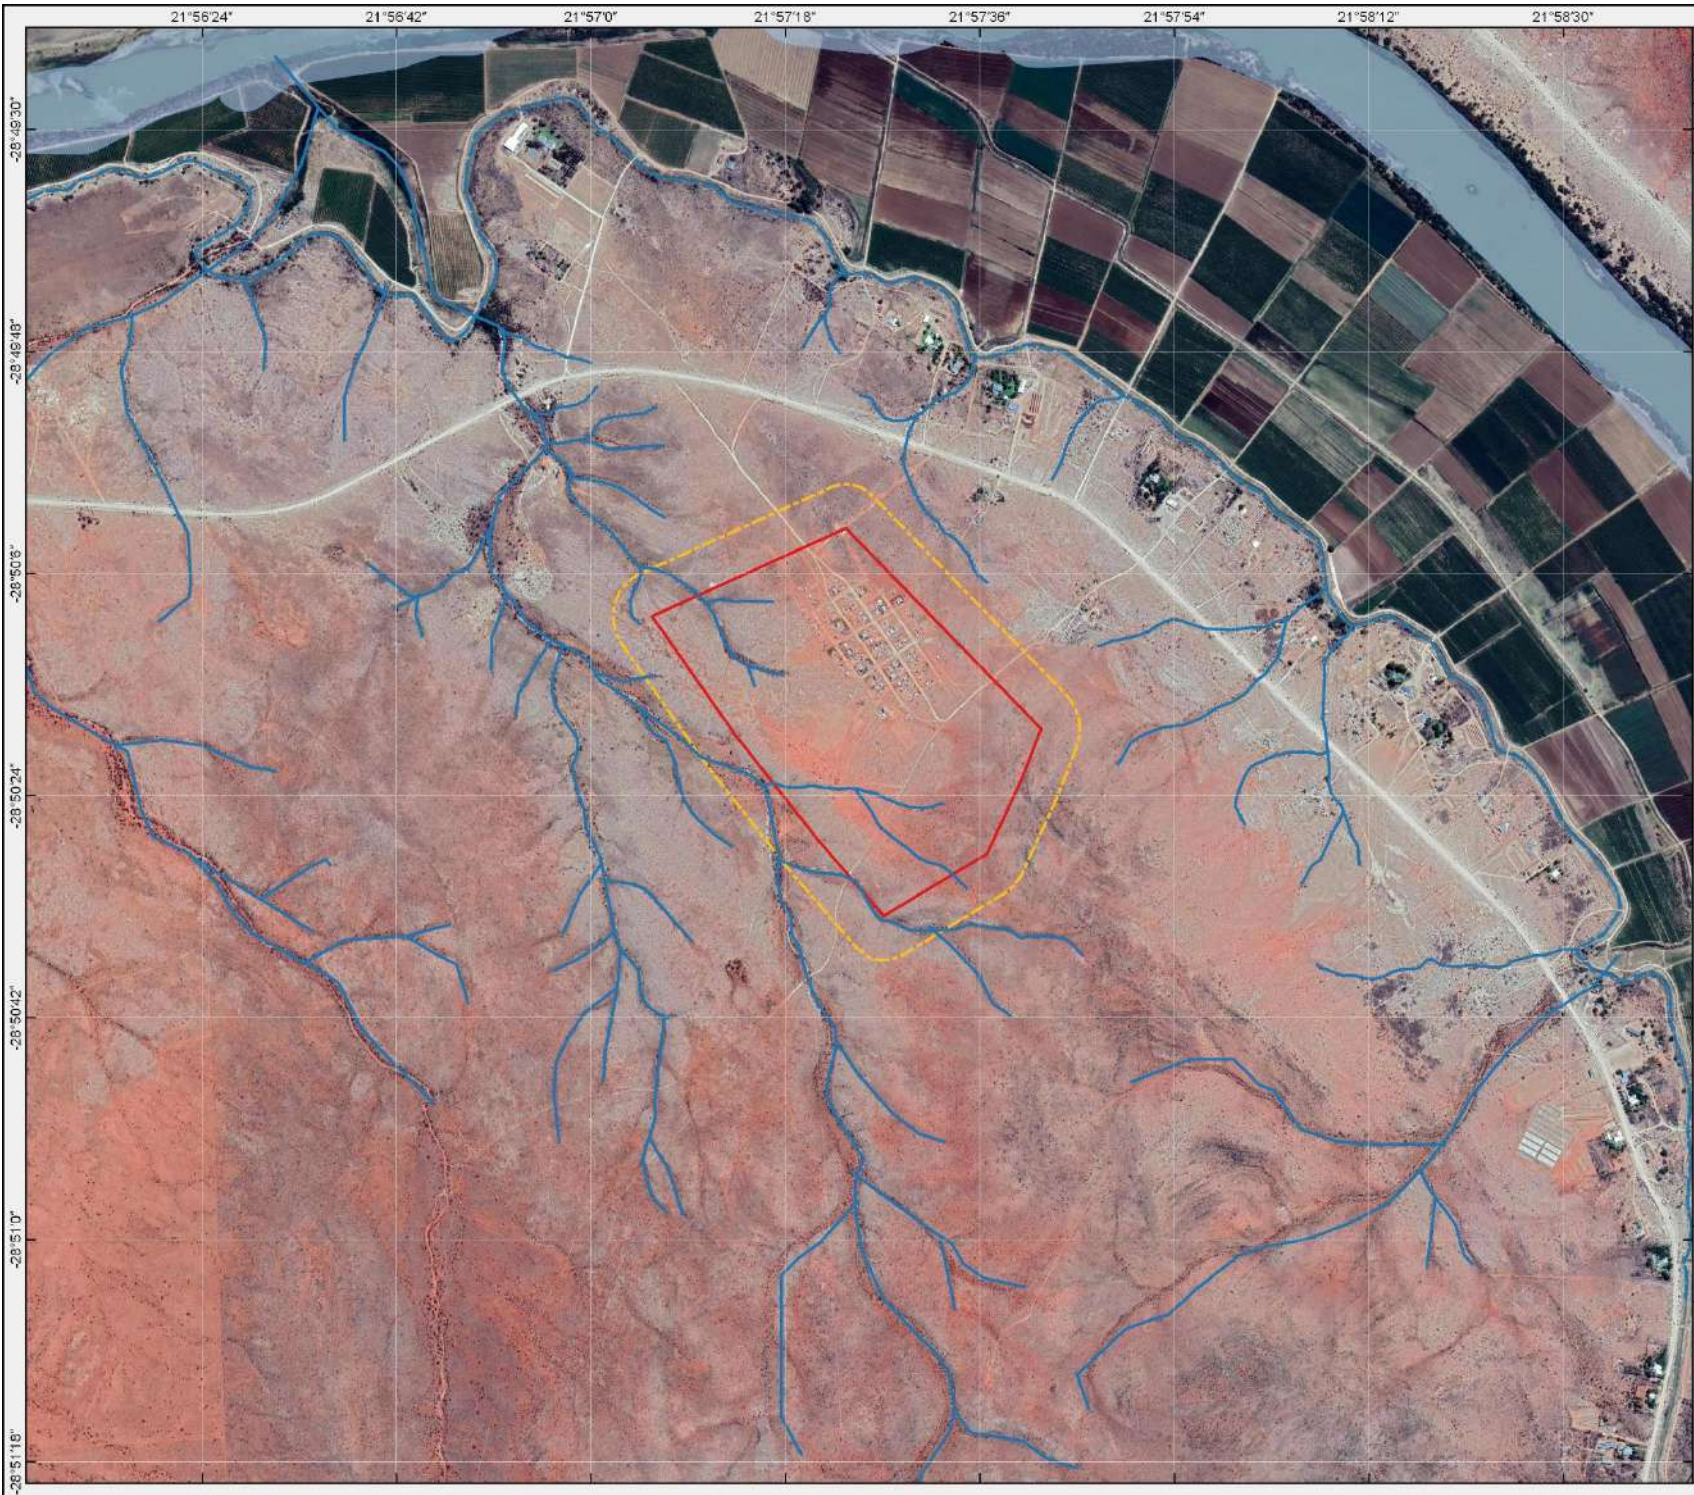

Legend

-  Opwag (730 Erven)
-  Property Boundaries

!Kheis Housing Development (Opwag)	
Project Ref :	EnviroAfrica_0511
Applicant:	!Kheis Local Municipality
EAP:	Anthony Mader
Date:	13/05/2020

- Legend**
- Opwag Site
 - 100m Buffer
 - NFEPA Wetland
 - Drainage Lines
 - Irrigation channel

Ikheis Housing Development (Opwag)	
Project Ref :	EnviroAfrica_0511
Applicant:	Ikheis Local Municipality
EAP:	Anthony Mader
Date:	13/05/2020

- Legend**
- Opwag Site
 - Bushmanland Arid Grassland (LT)
 - Lower Gariep Alluvial Vegetation (EN)
 - Gordonia Duneveld (LT)