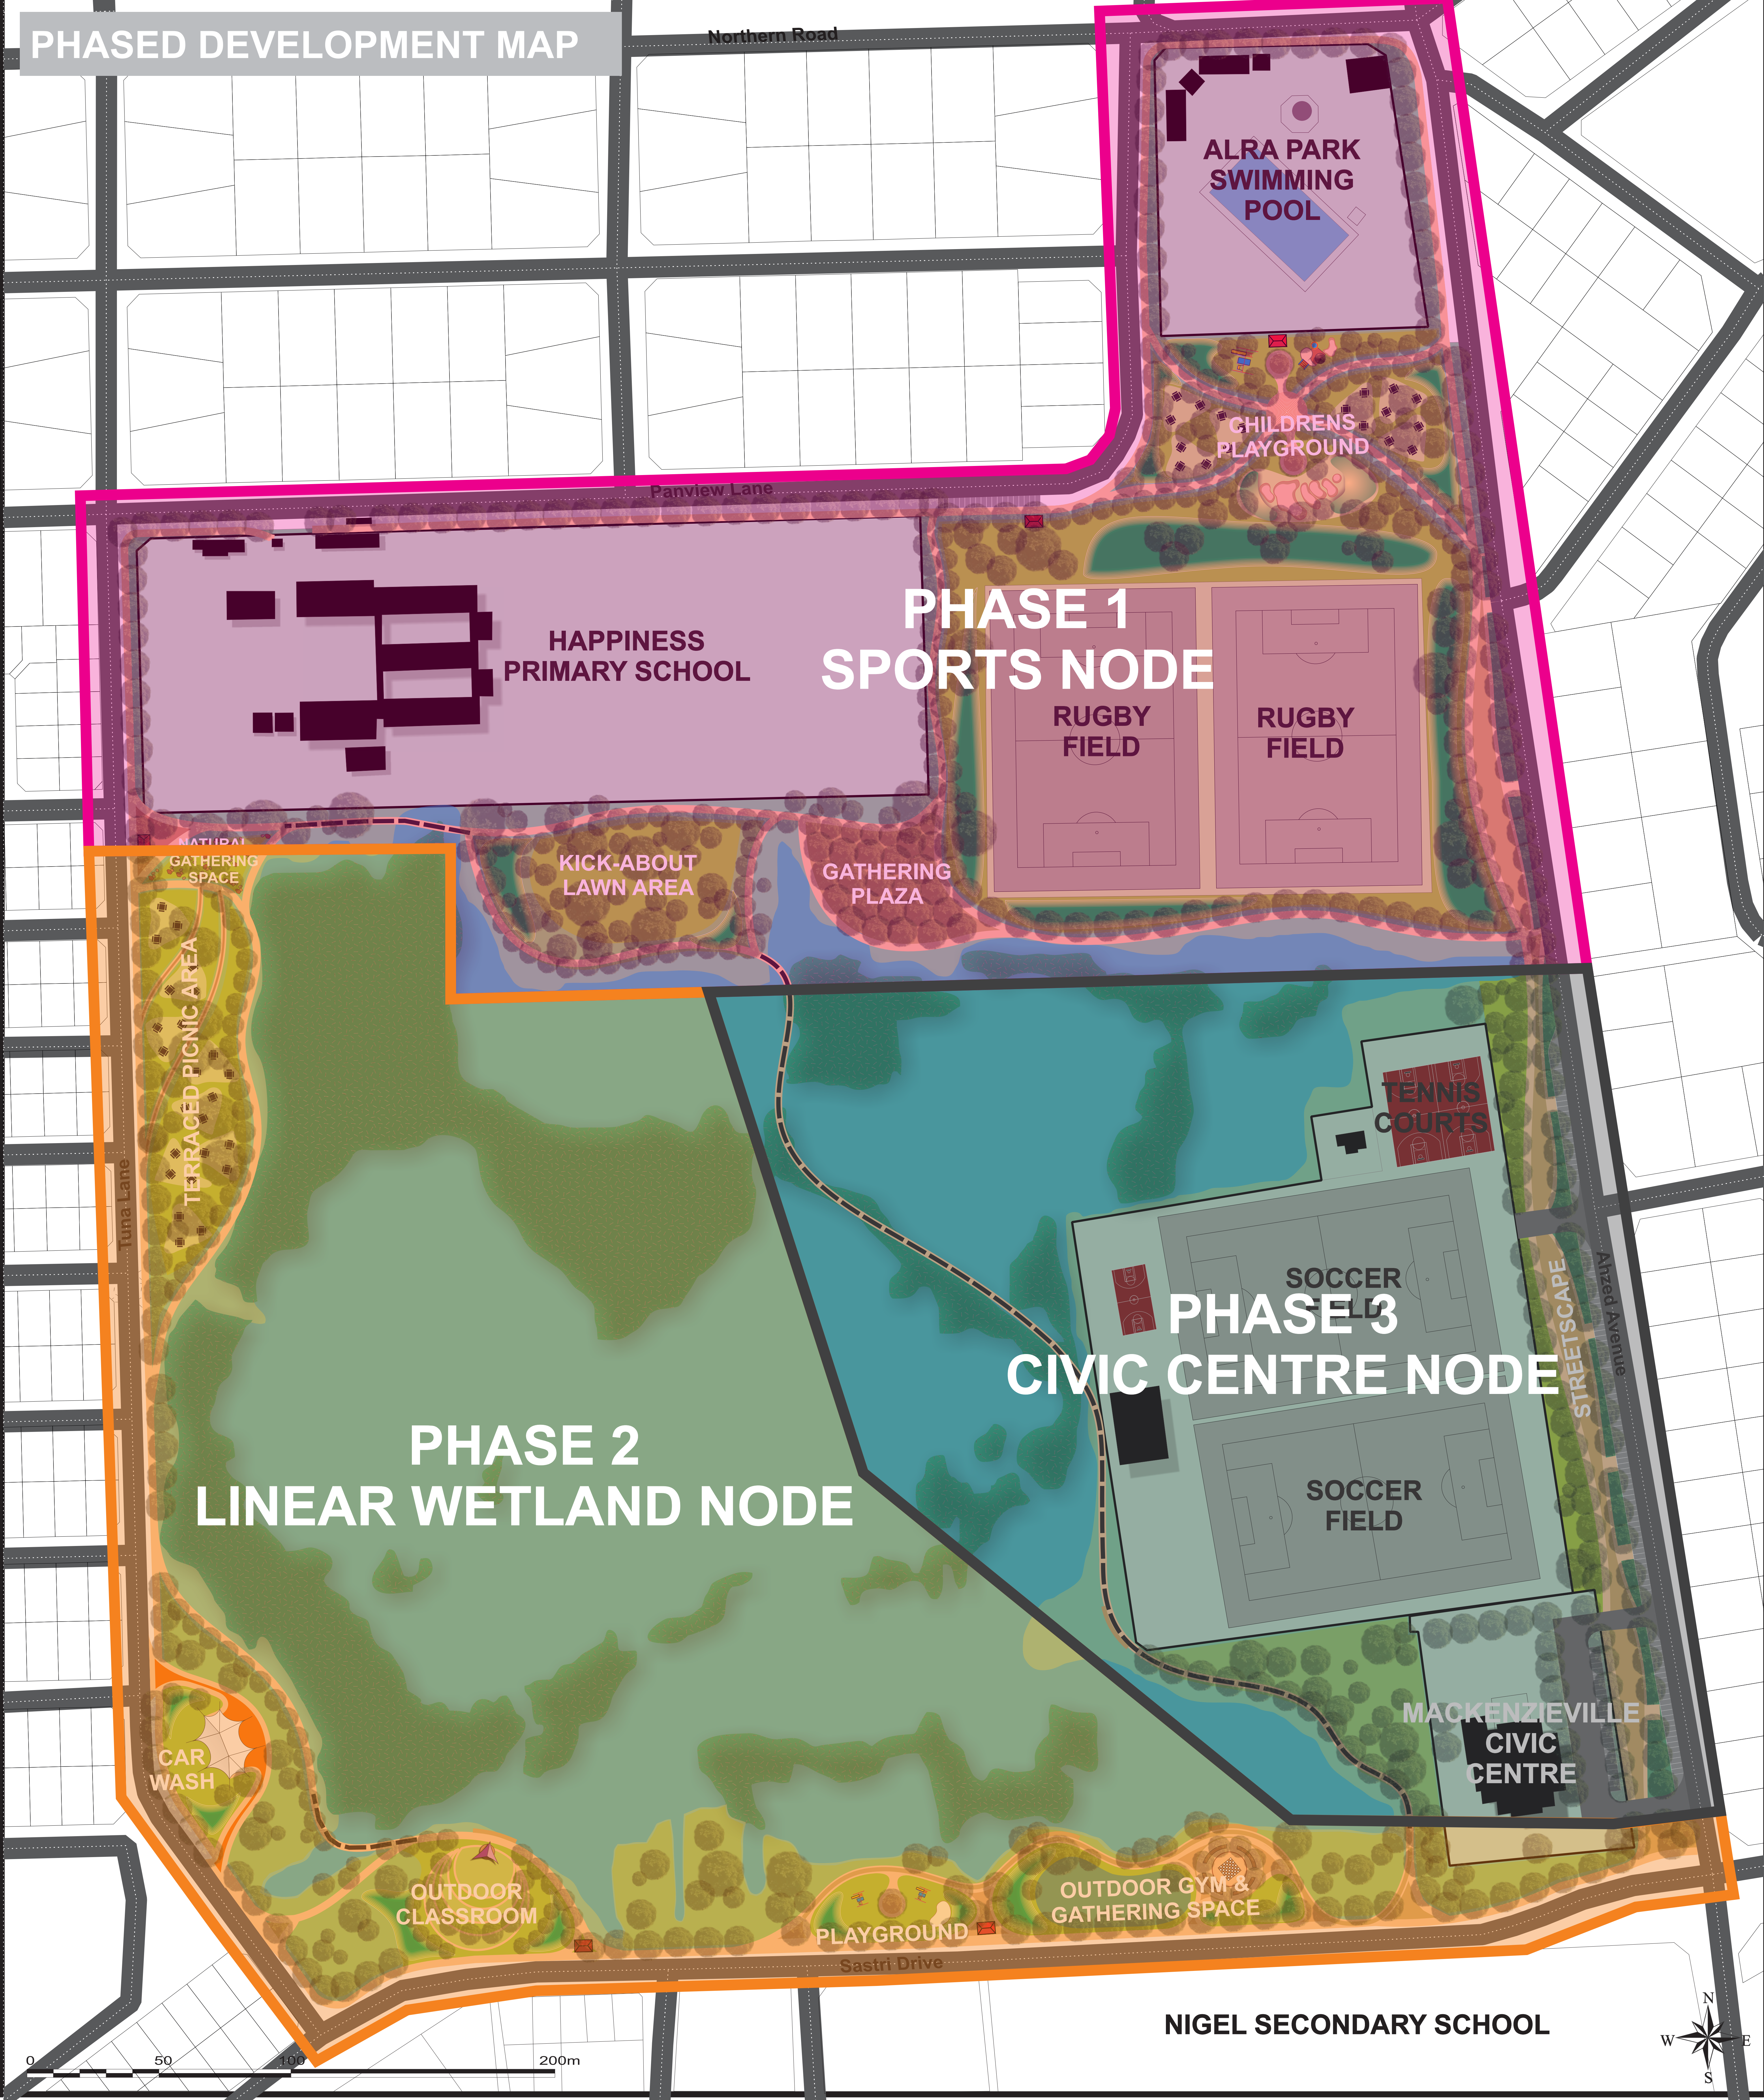

# PHASED DEVELOPMENT MAP

## LEGEND

- |  |                            |  |                          |  |                             |
|--|----------------------------|--|--------------------------|--|-----------------------------|
|  | Manicured Lawn             |  | Natural Veld Grass Areas |  | Picnic tables / Braai units |
|  | Berms                      |  | Trees                    |  | Parking areas               |
|  | Pedestrian Pathways        |  | Shading Structure        |  | Wetland                     |
|  | Raised Pedestrian Pathways |  | Pause spaces             |  | Reeds                       |
|  | Play equipment             |  | Boulders                 |  | Existing Buildings          |

# TUNA PARK, NIGEL MASTER PLAN