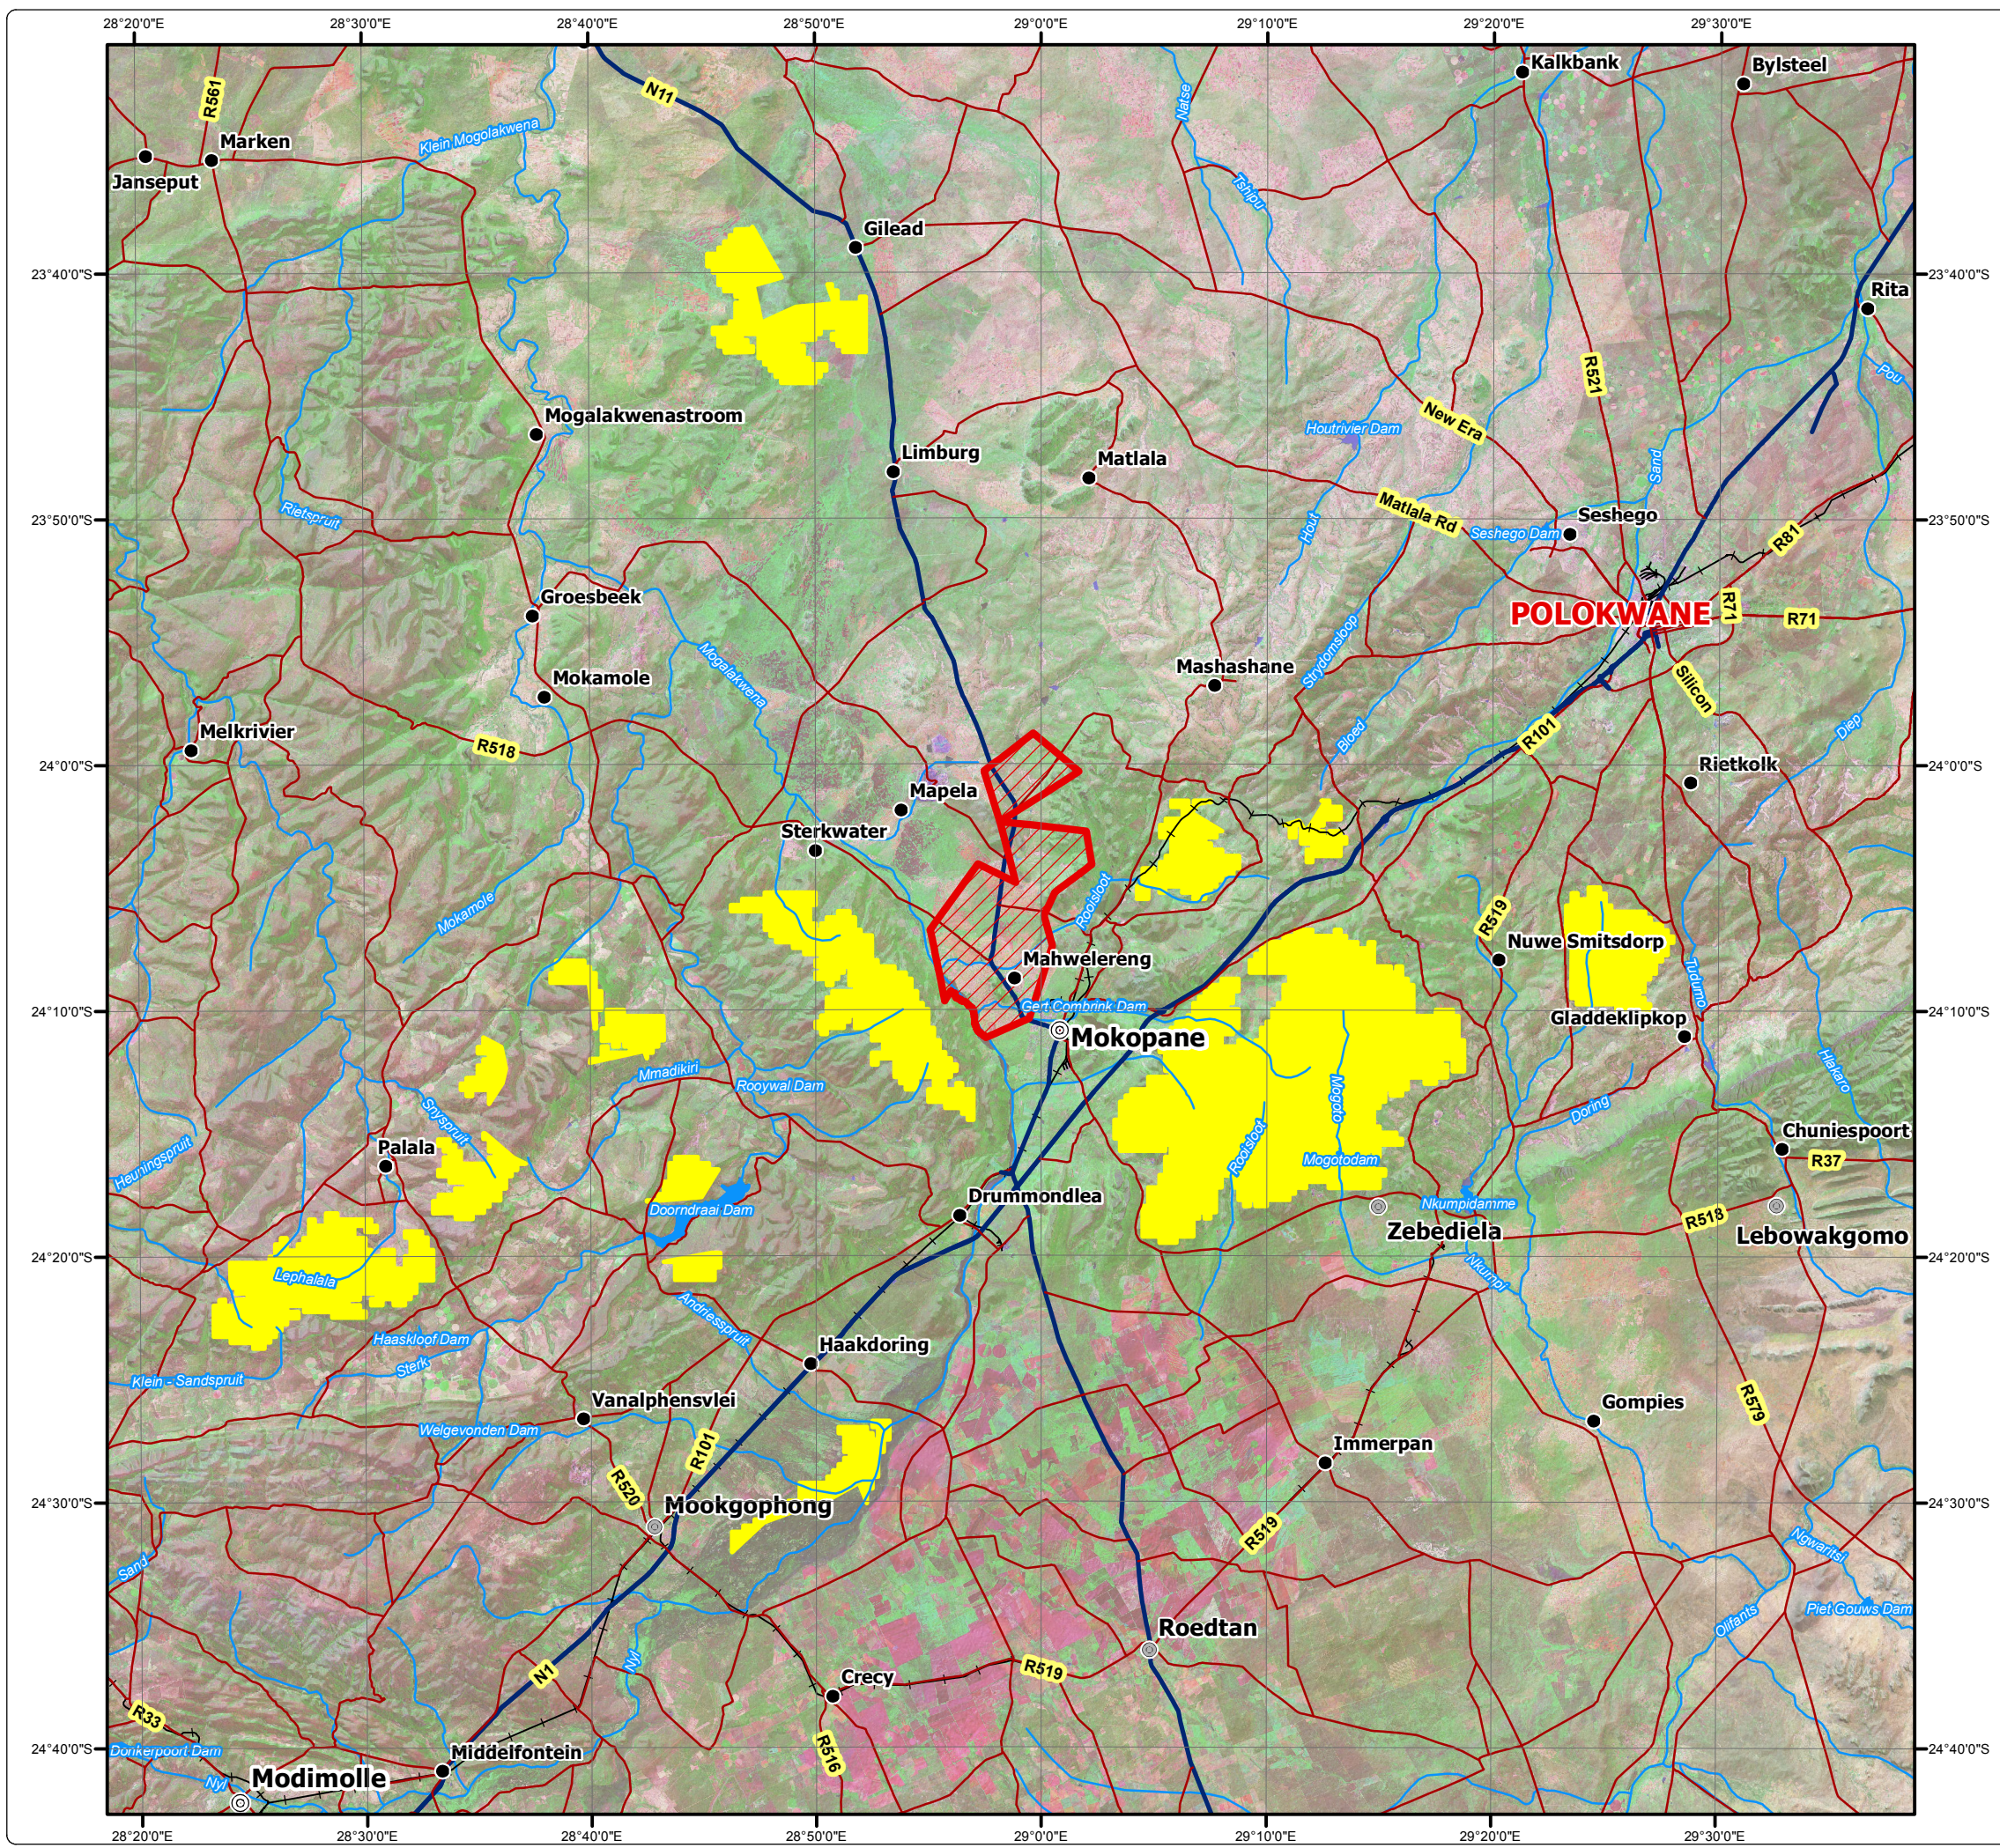

Platreef Resources (Pty) Ltd

NPAES Focus Areas

Legend

-  ESIA Study Area
-  Secondary Town
-  Other Town
-  Settlement
-  Main Road
-  National Road
-  Railway Line
-  River
-  Dam
- NPAES Focus Areas**
-  Limpopo Central Bushveld

• Sustainability • Service • Positive Change • Professionalism • Future Focused • Integrity

Projection: Transverse Mercator Ref #: scc.PLA1677.201309.114
 Datum: WGS84 Revision Number: 1
 Central Meridian: 29°E Date: 17/09/2013