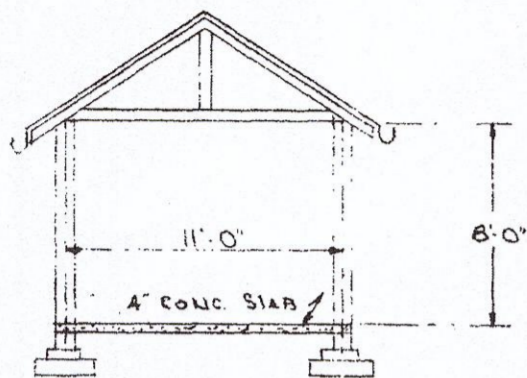

PROPOSED DWELLING FOR A. O. PITT ON
LOT 5, SUB X, FARM RICHMOND 999, KLOOF.

Top SITE 1395/1396

SECTION THROUGH GARAGE.

SECTION THROUGH NATIVE ROOM.

BLOCK PLAN. SCALE - 1 in. = 40 ft. -- AREA - 3 1/2 ACRES.