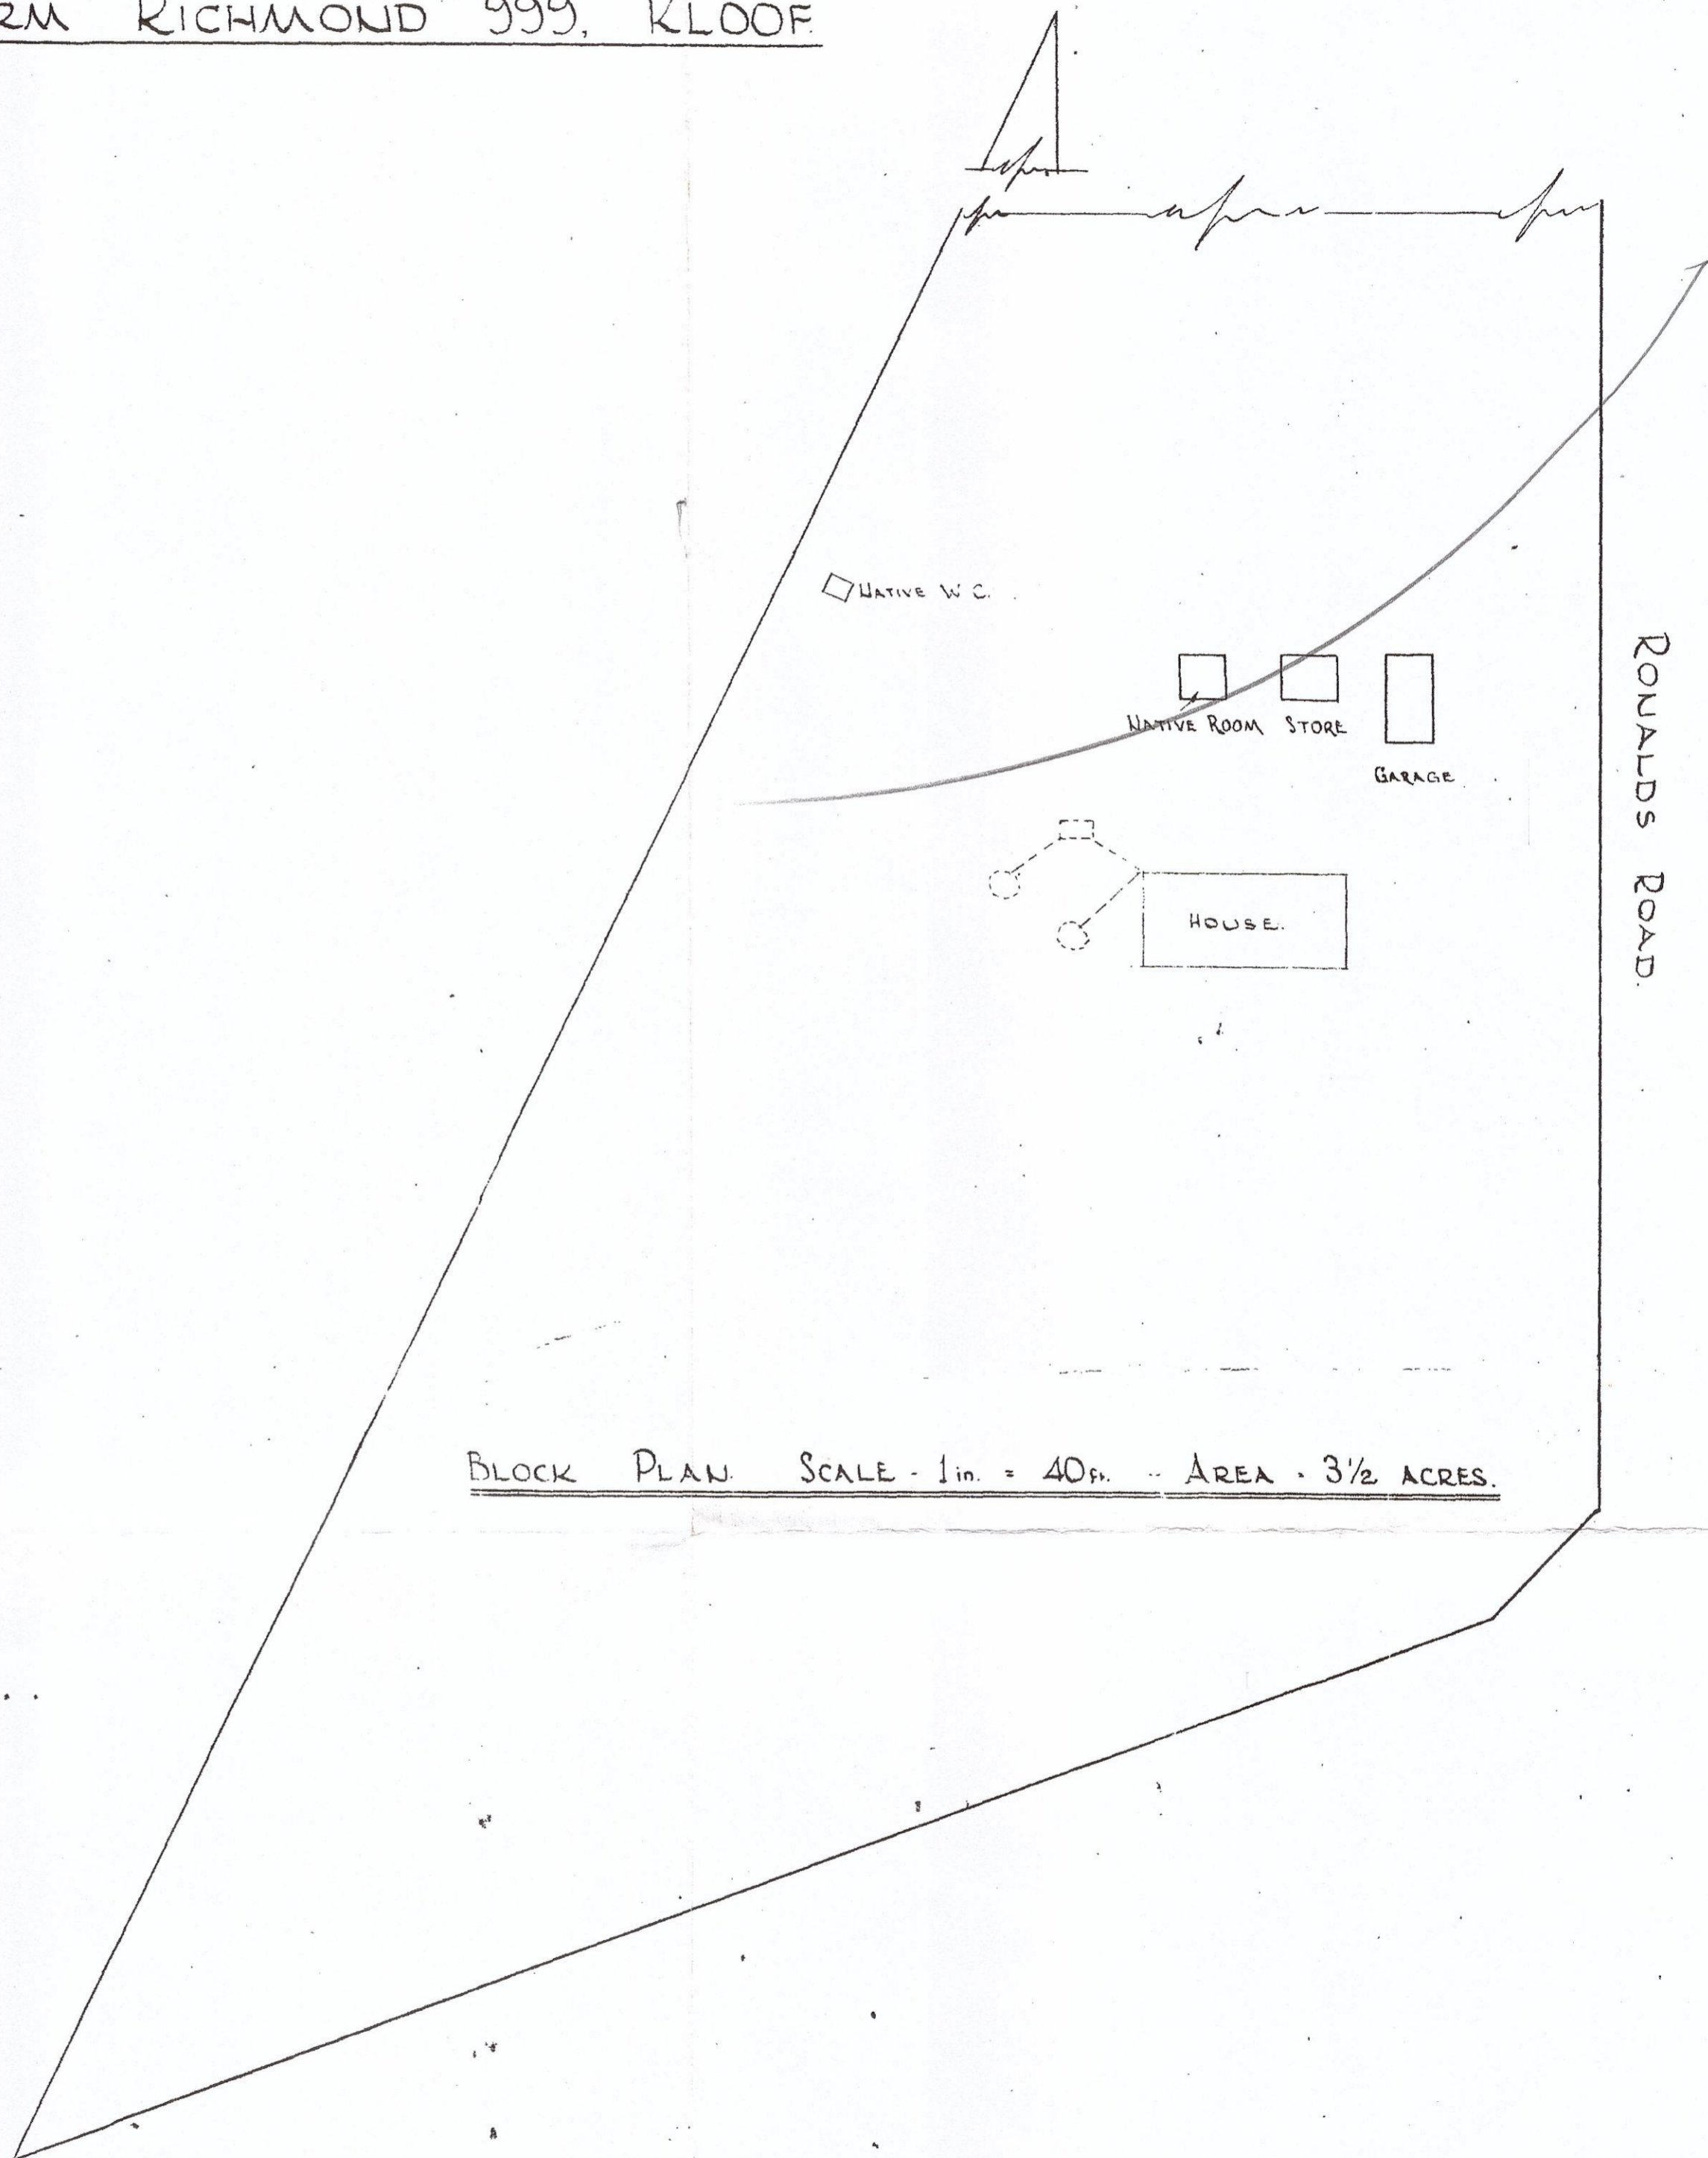

PROPOSED DWELLING FOR A. O. PITT ON
LOT 5, SUB X, FARM RICHMOND 999, KLOOF.

Top SITE 1395/1396

SECTION THROUGH GARAGE.

SECTION THROUGH NATIVE ROOM.

BLOCK PLAN. SCALE - 1 in. = 40 ft. -- AREA - 3 1/2 ACRES.