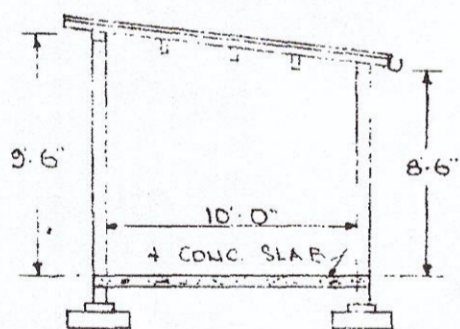

PROPOSED DWELLING FOR A. O. PITT ON
LOT 5, SUB X, FARM RICHMOND 999, KLOOF.

Top SITE 1395/1396

SECTION THROUGH GARAGE.

SECTION THROUGH NATIVE ROOM.

BLOCK PLAN. SCALE - 1 in. = 40 ft. -- AREA - 3 1/2 ACRES.