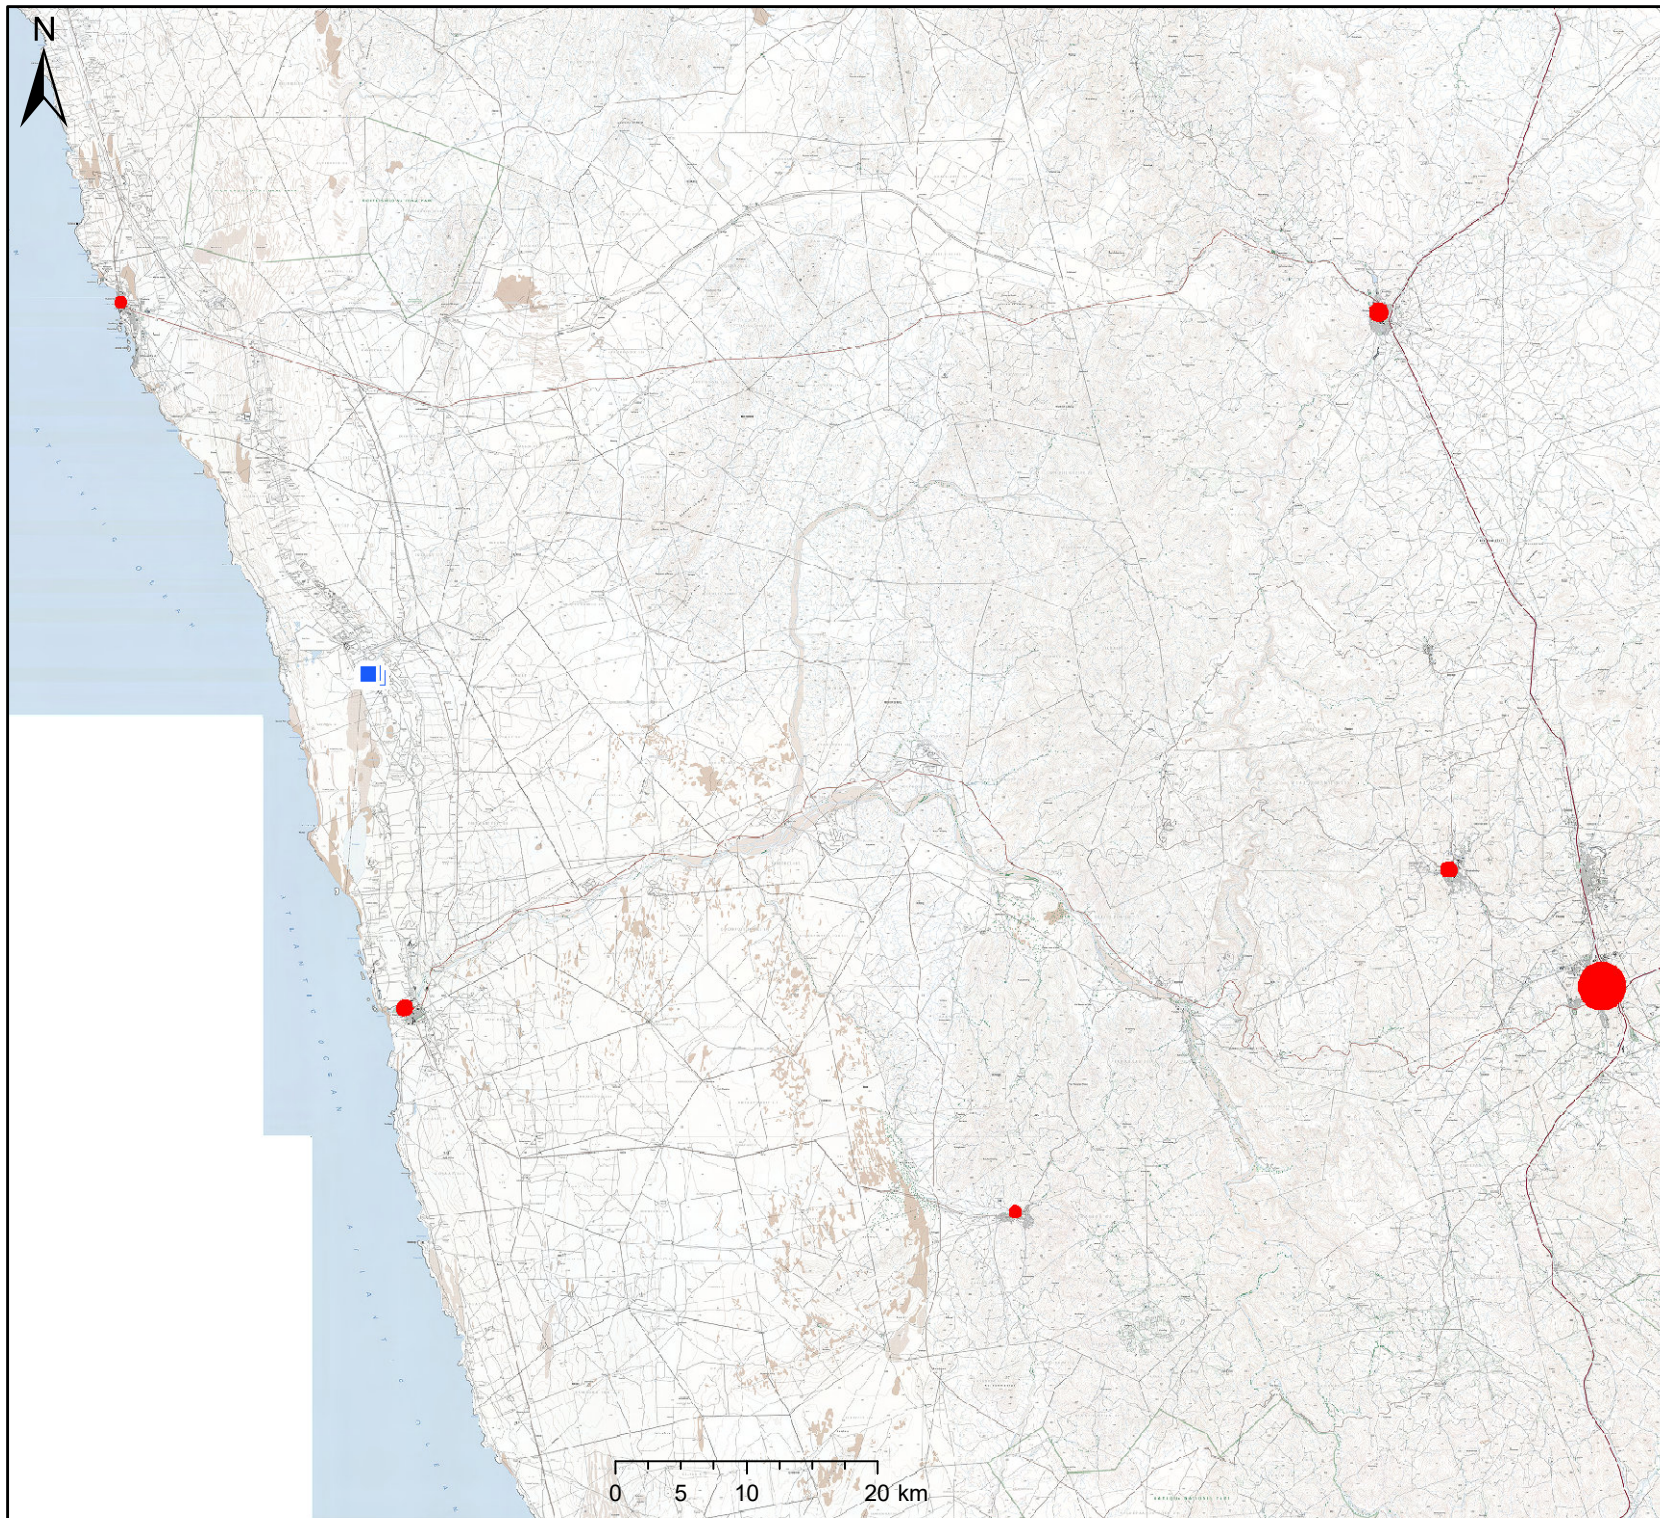

Asbestos Site Locations

Scale: 1:577 791

Date created: January 8, 2020

Compiled with CapeFarmMapper

**Western Cape
Government**

Agriculture