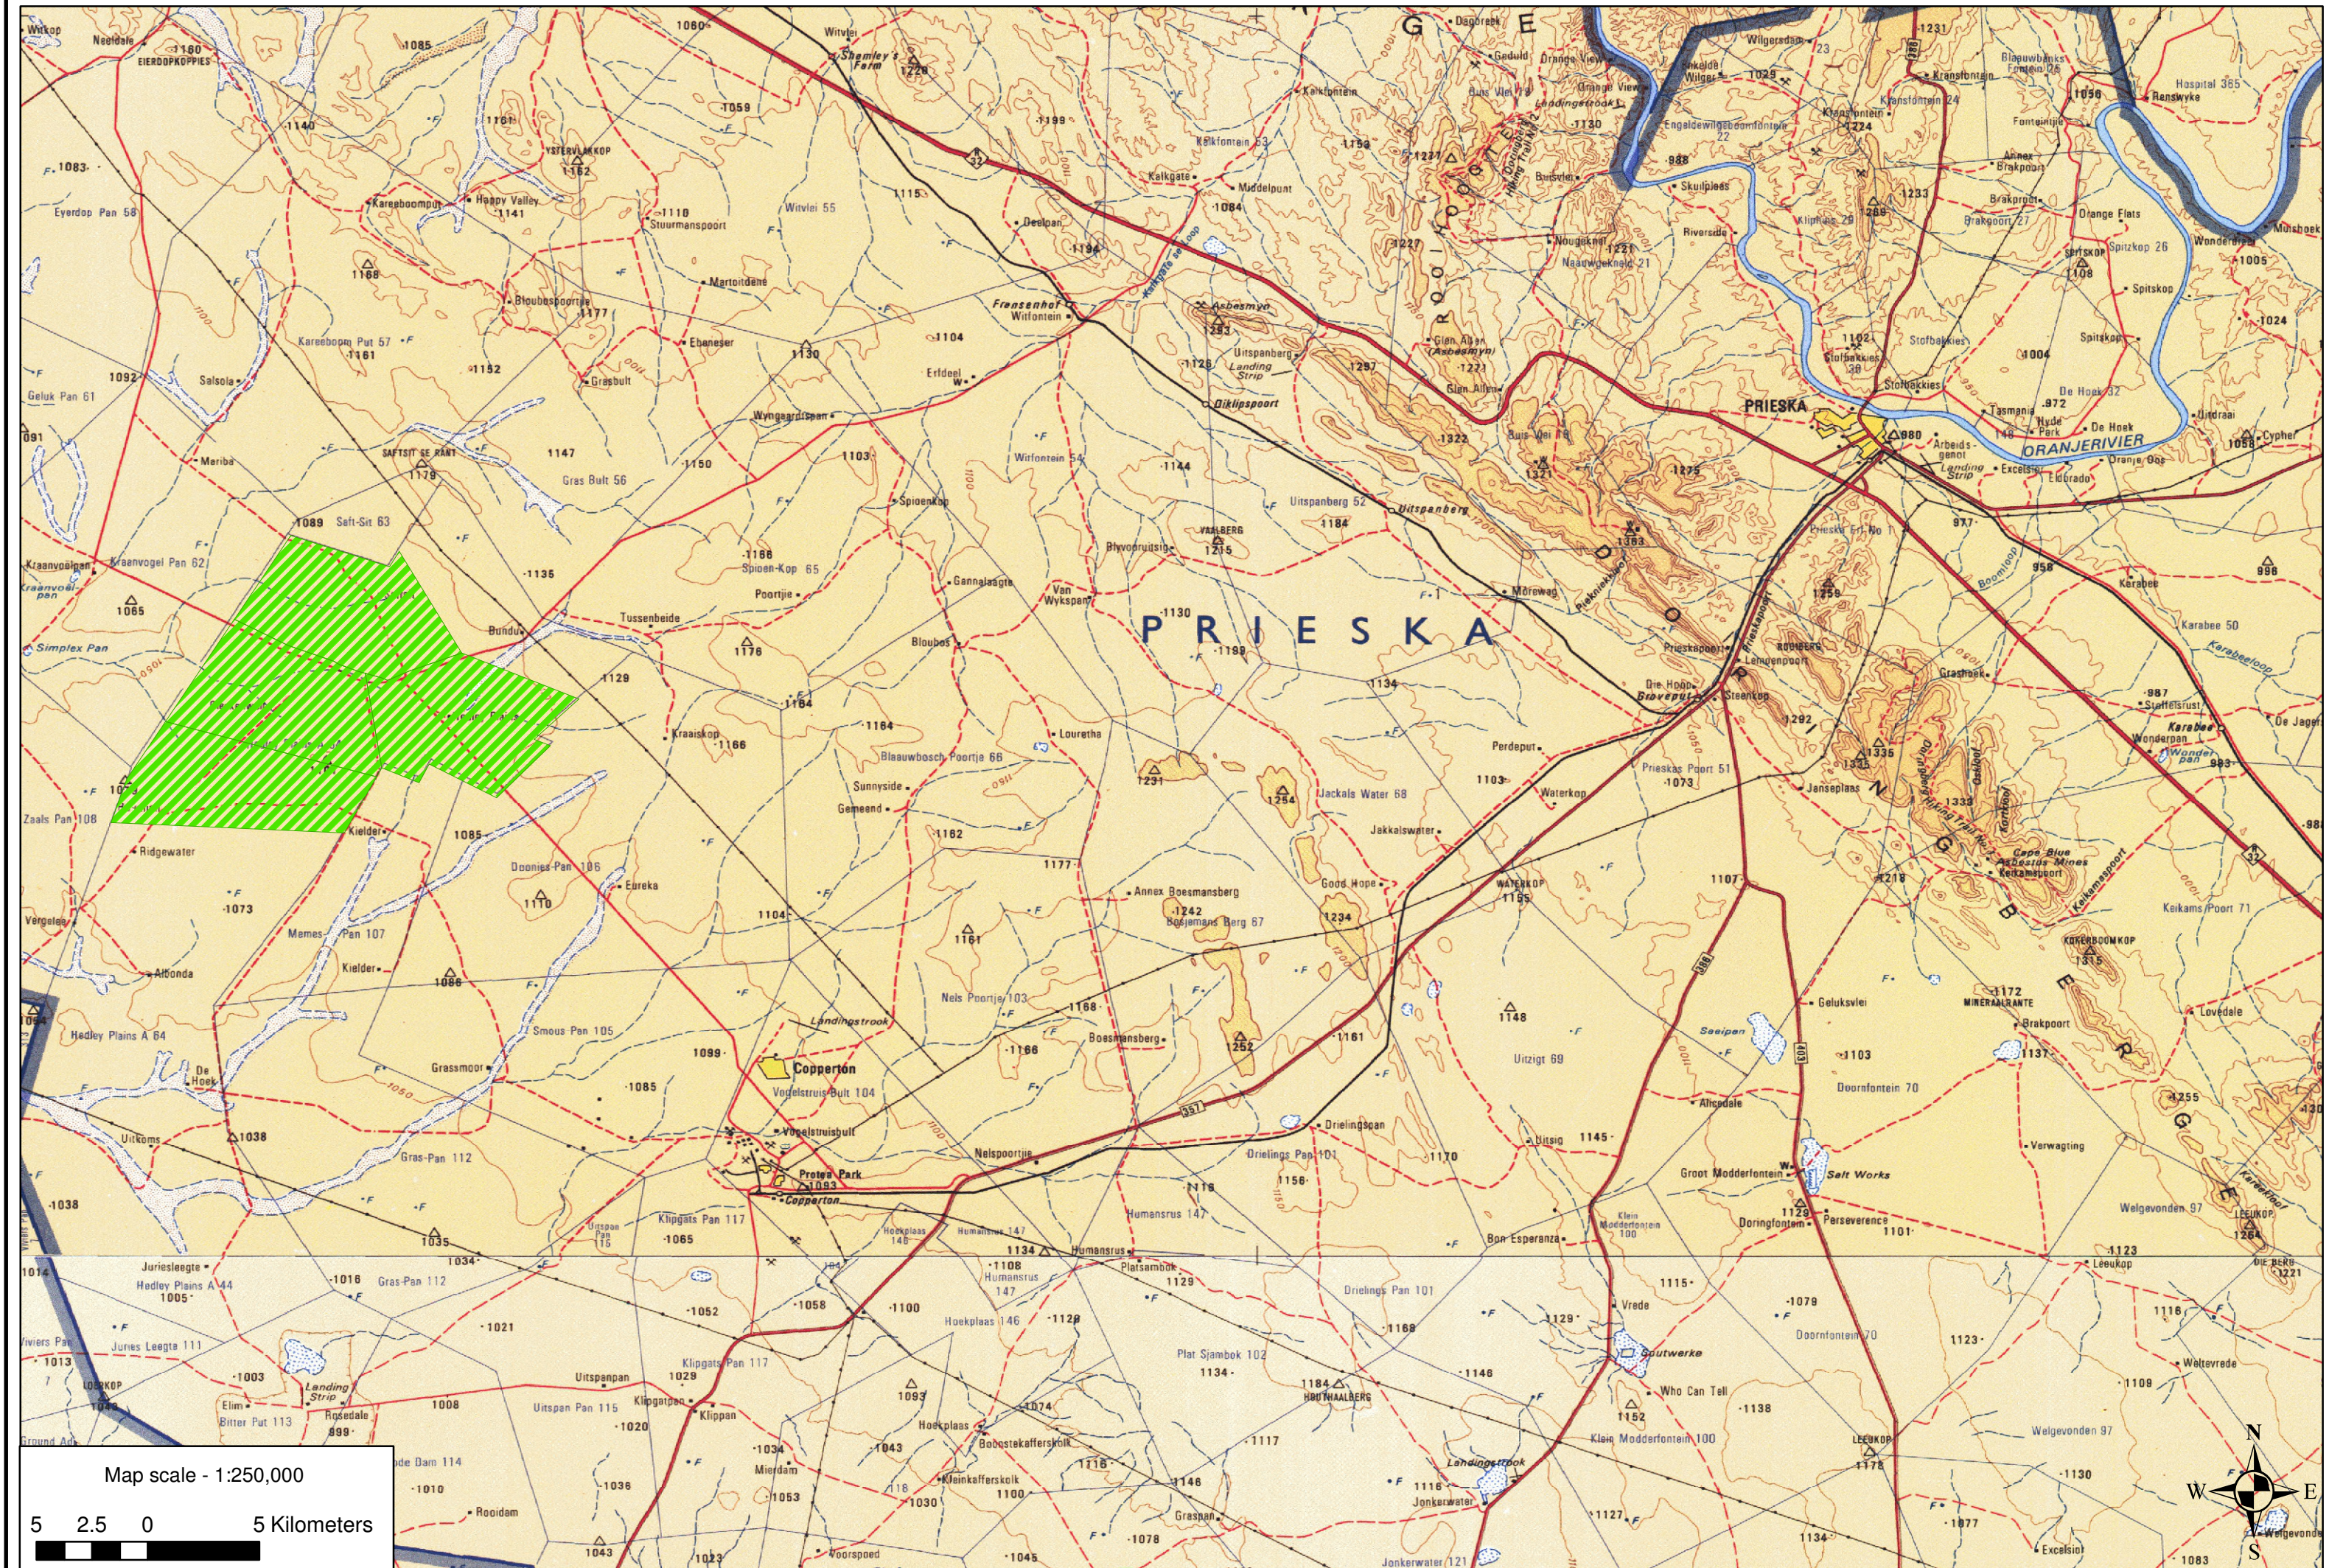

LOCALITY OF THE APPLICATION AREA IN RELATION TO PRIESKA, NORTHERN CAPE PROVINCE

Map scale - 1:250,000
5 2.5 0 5 Kilometers