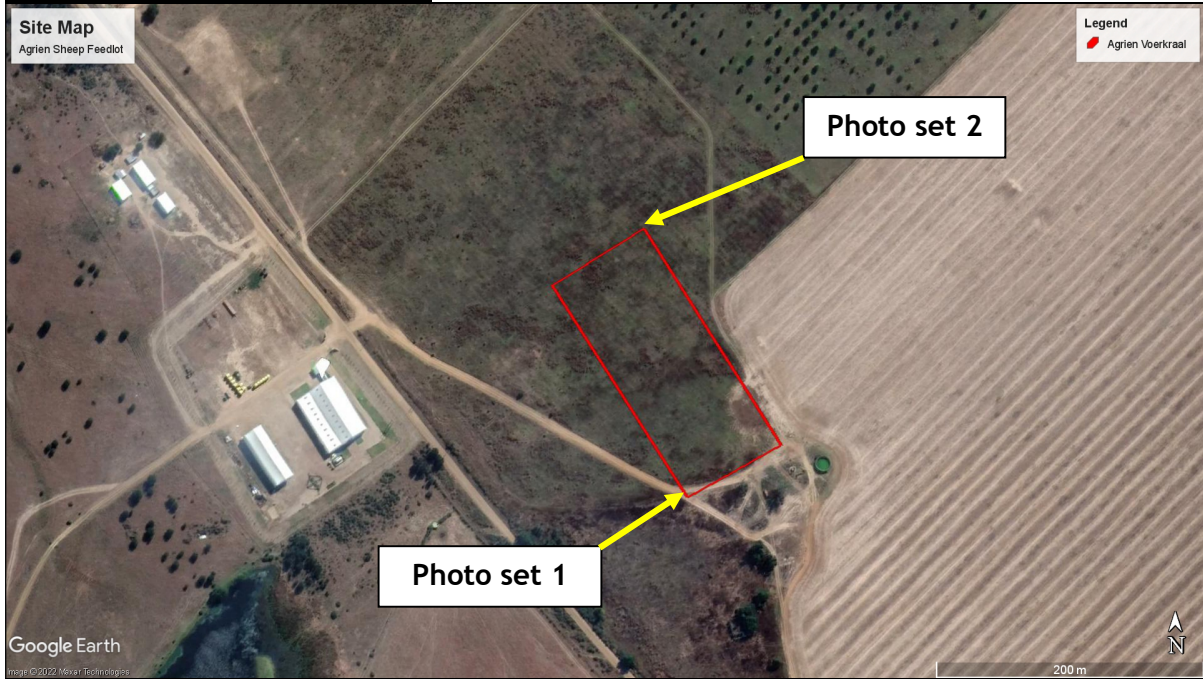

200 m

Uitleg kaart
dieren verbod.

North ↑

Slope ↙ 5°

80m

200m

Getting Around | **Tasks** | Analysis

Print | Export | Share | Point | Edit | Export Drawings | Upload Data

SITE PHOTOS OF SITE AND ITS SURROUNDS

Map where photos were taken:

Photo set 1:

View to the Southwest

View to the West

Photo set 2:

View to the Northeast

View to the East

View to the Southeast

View to the South