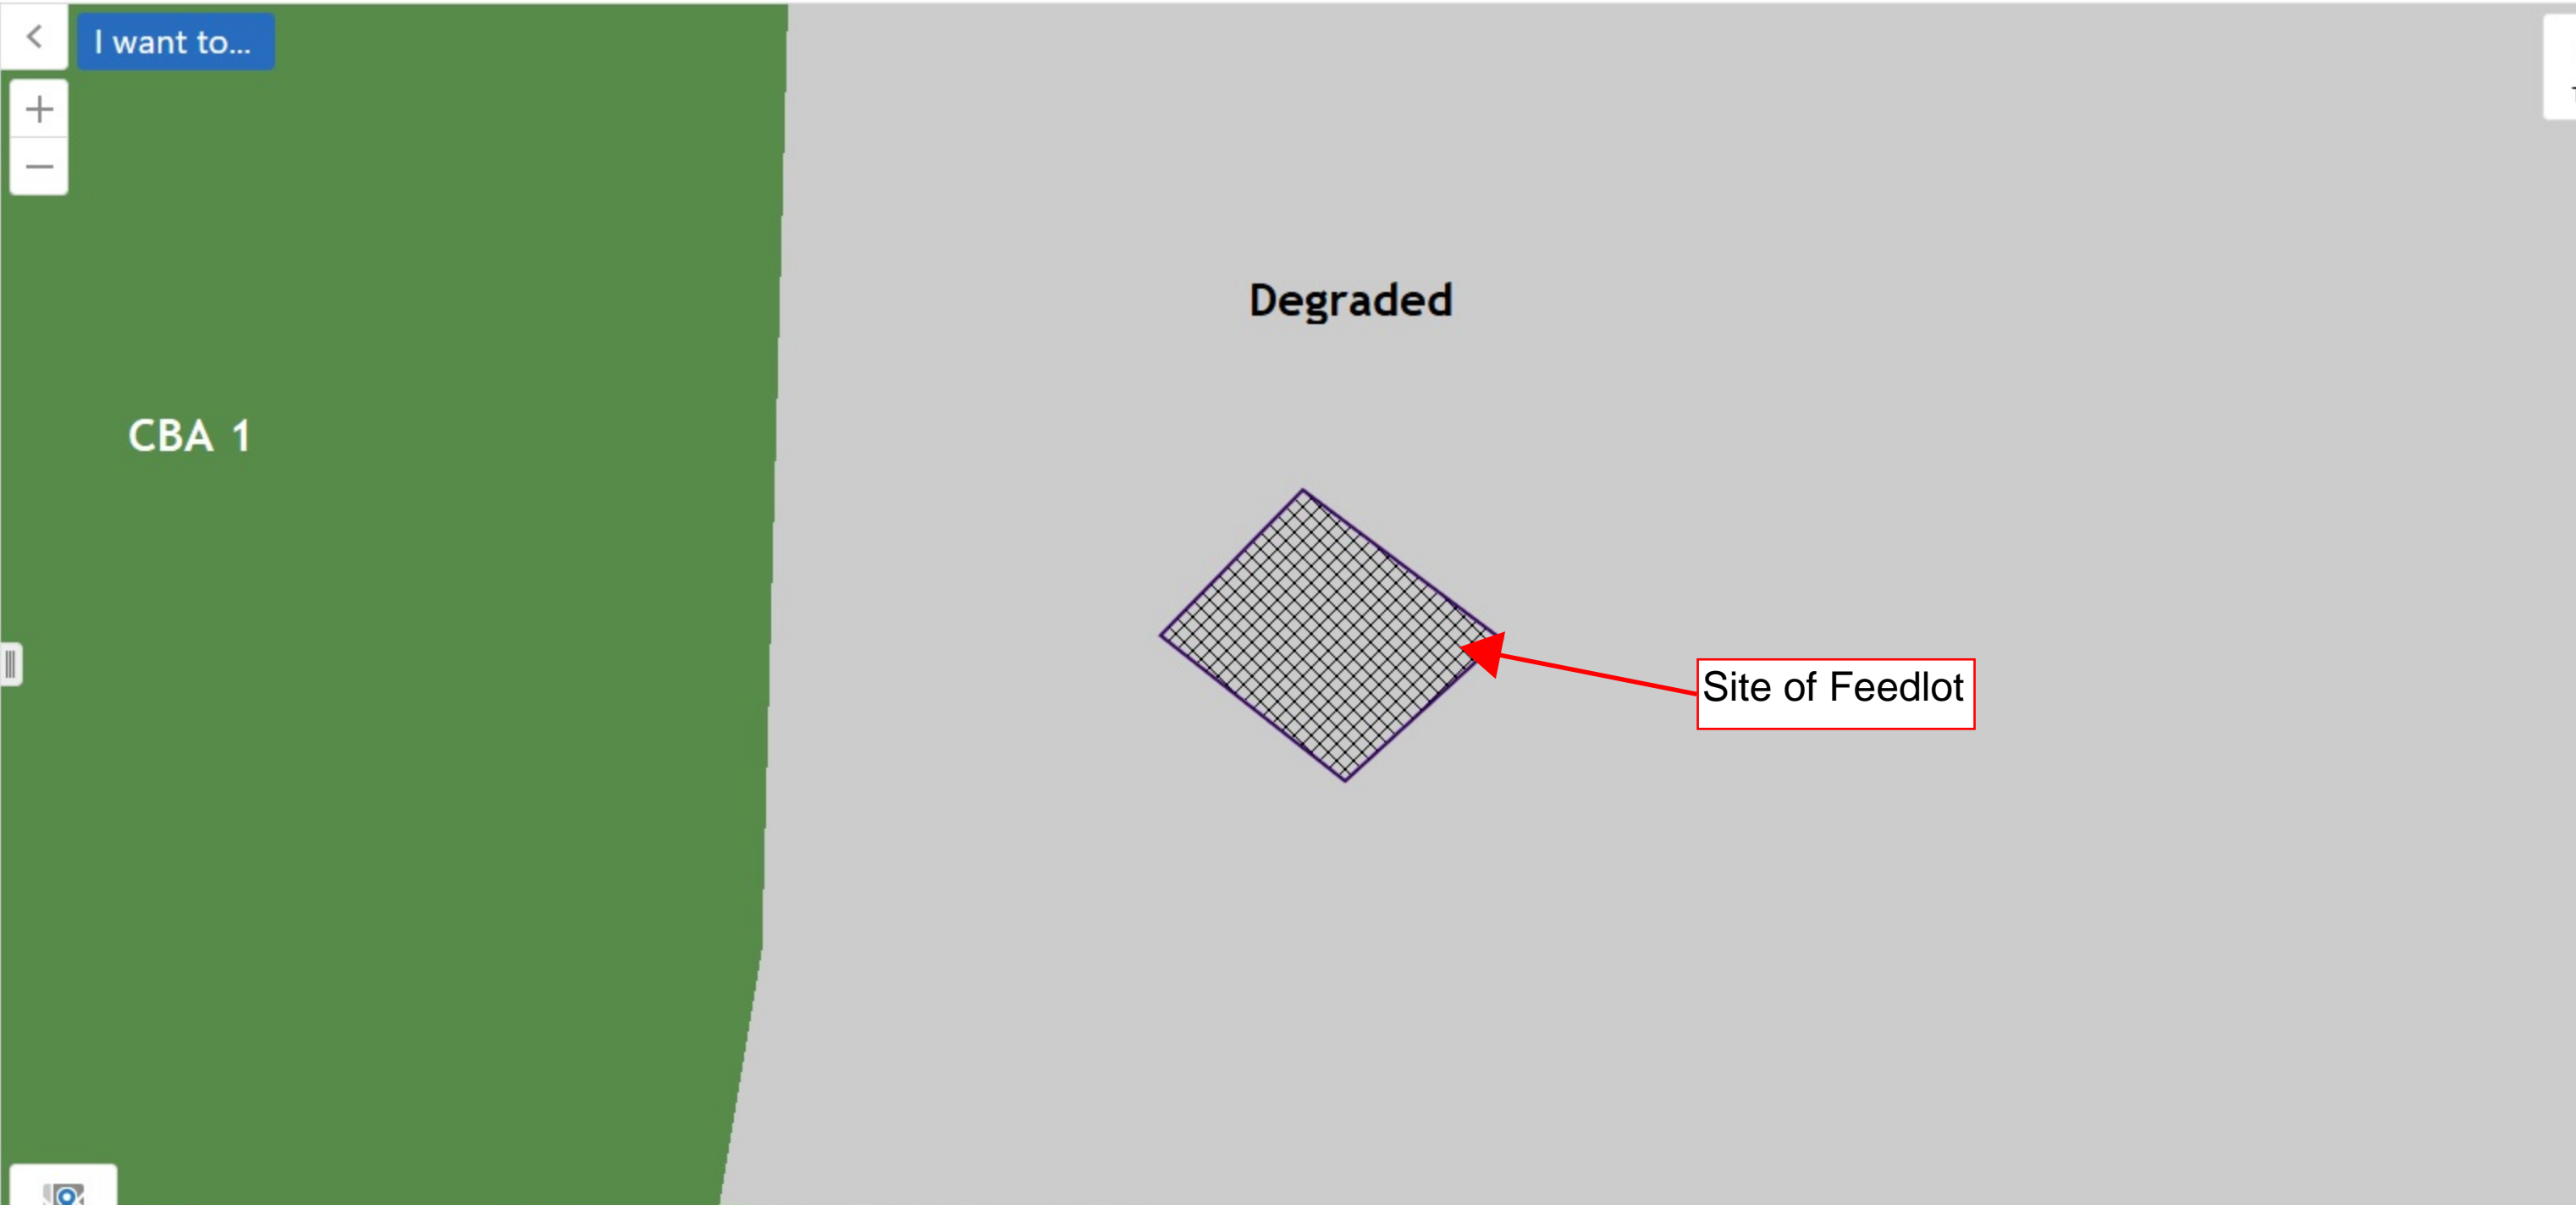

Getting Around | **Tasks** | Analysis

Print | Export | Share | Point | Edit | Export Drawings | Upload Data

Layers

Filter Layers... Filter

- ☒ 2015 Free State Biodiversity Plan
  - ☒ Free State Biodiversity Plan
    - Protected
    - CBA1
    - CBA2
    - ESA1
    - ESA2
    - Other
    - Degraded