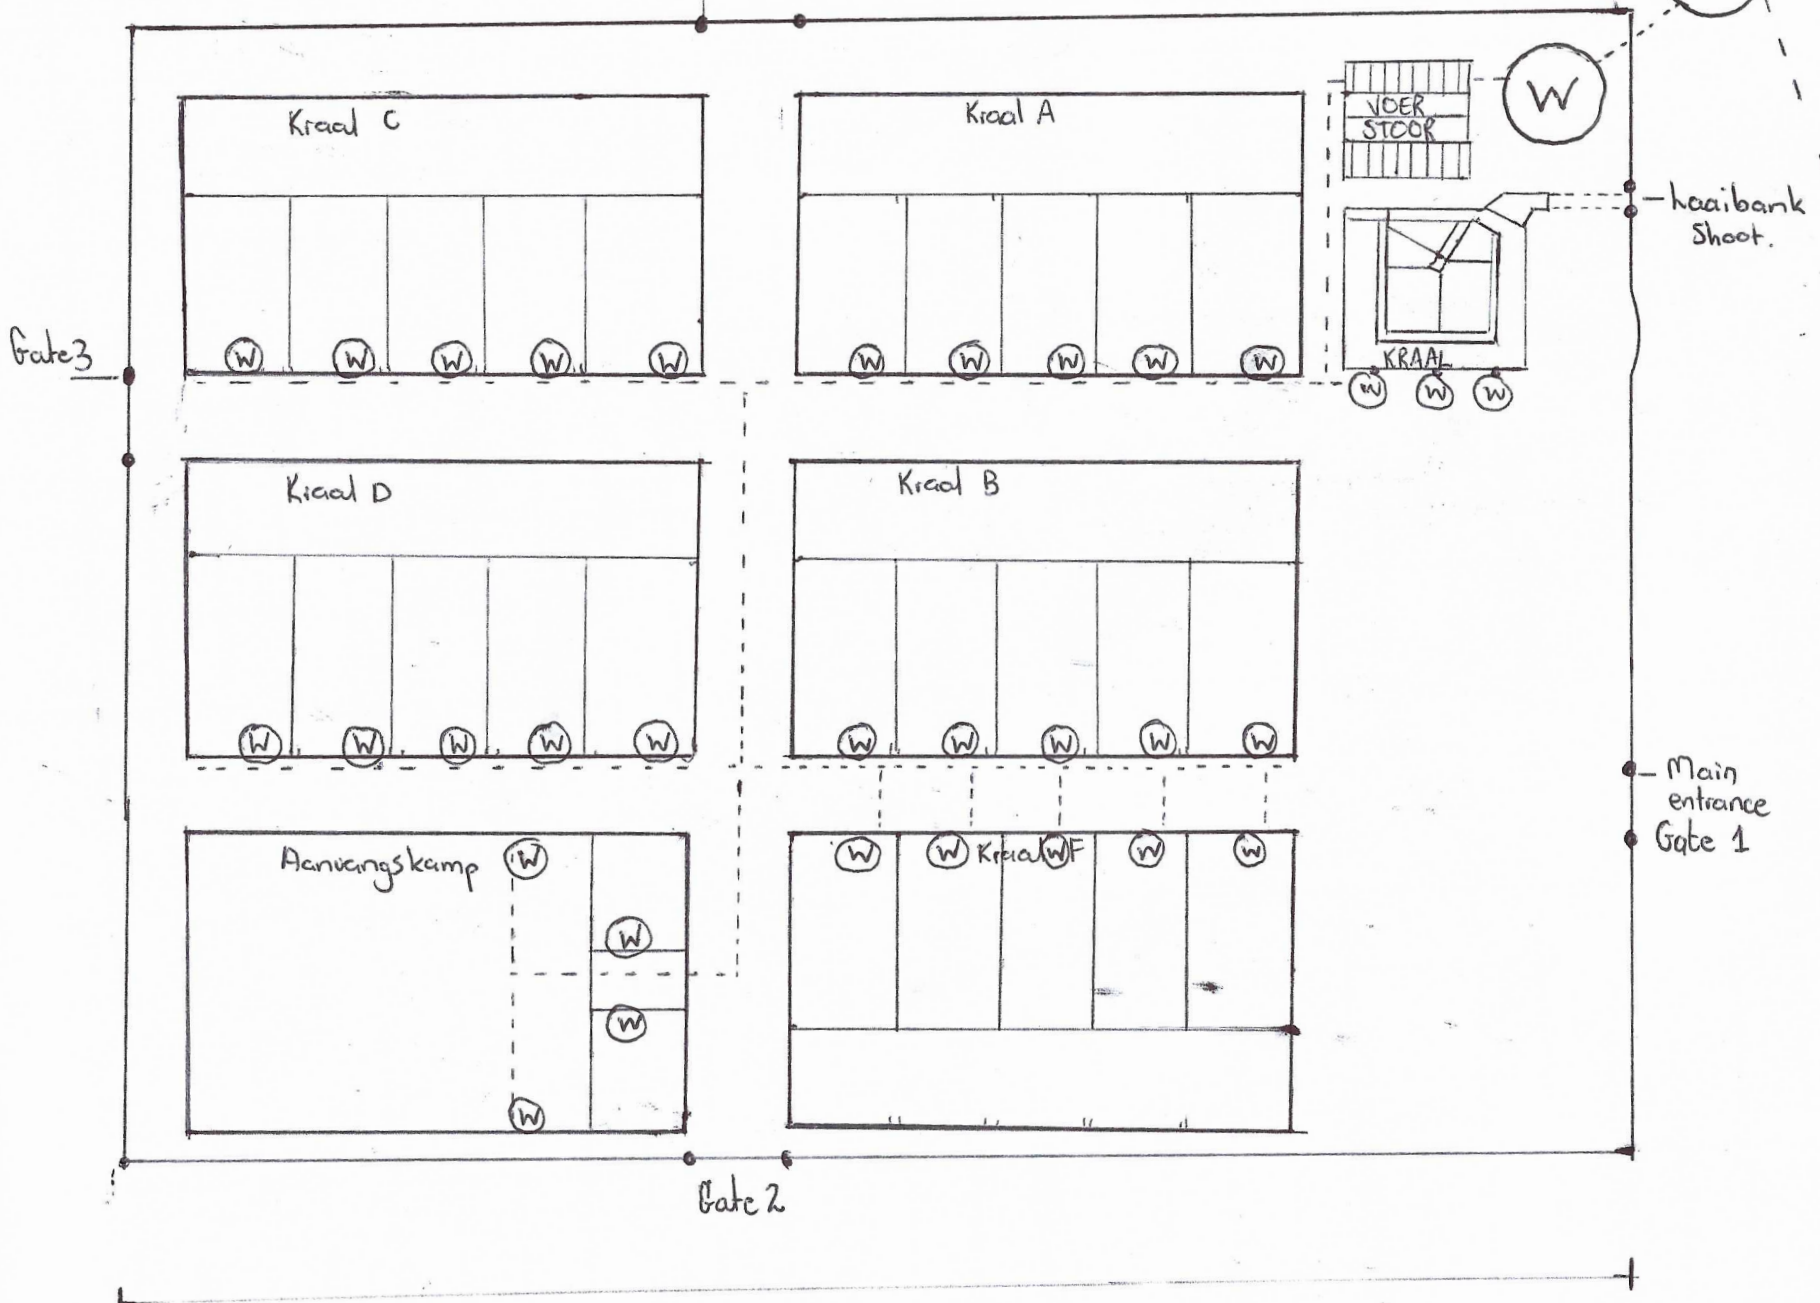

Appendix A : Maps

Attached

“JWALE KE NAKO YA KOTULO, RE A KUBELETSA”

www.edtea.fs.gov.za

Site Map
Agrien Sheep Feedlot

Legend
■ Agrien Voerkraal

Google Earth

Image © 2022 Maxar Technologies

200 m

Uitleg kaart
dieren verbod.

North ↑

Slope ↙ 5°

80m

200m

Getting Around | **Tasks** | Analysis

Print | Export | Share | Point | Edit | Export Drawings | Upload Data

SITE PHOTOS OF SITE AND ITS SURROUNDS

Map where photos were taken:

Photo set 1:

View to the Southwest

View to the West

Photo set 2:

View to the Northeast

View to the East

View to the Southeast

View to the South