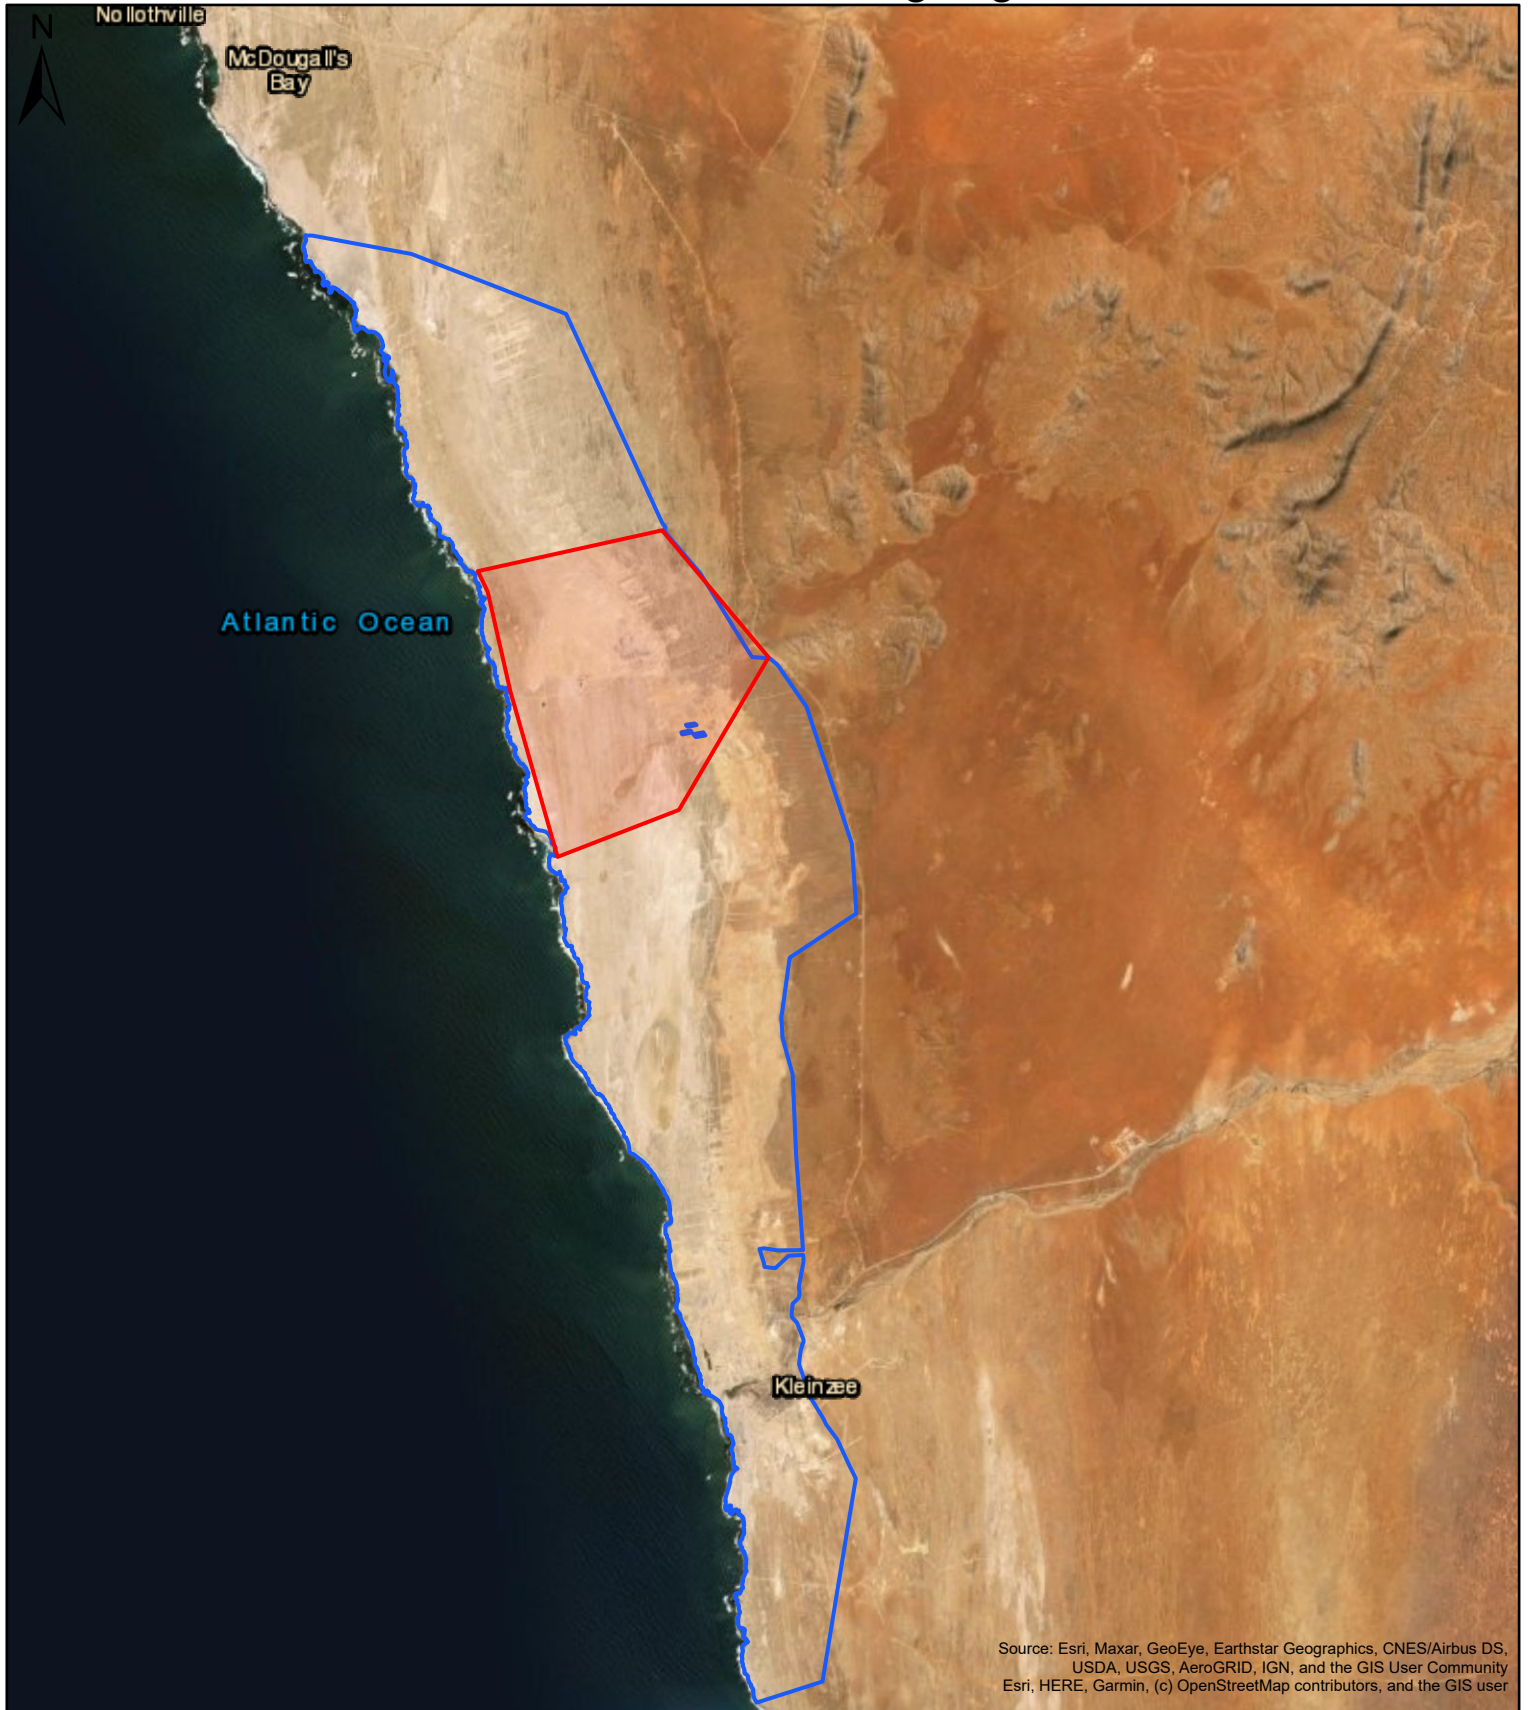

# Buffels Marine Mining Right

## Legend

Scale: 1:288 895

Date created: October 15, 2020

Compiled with CapeFarmMapper

Western Cape  
Government

Agriculture