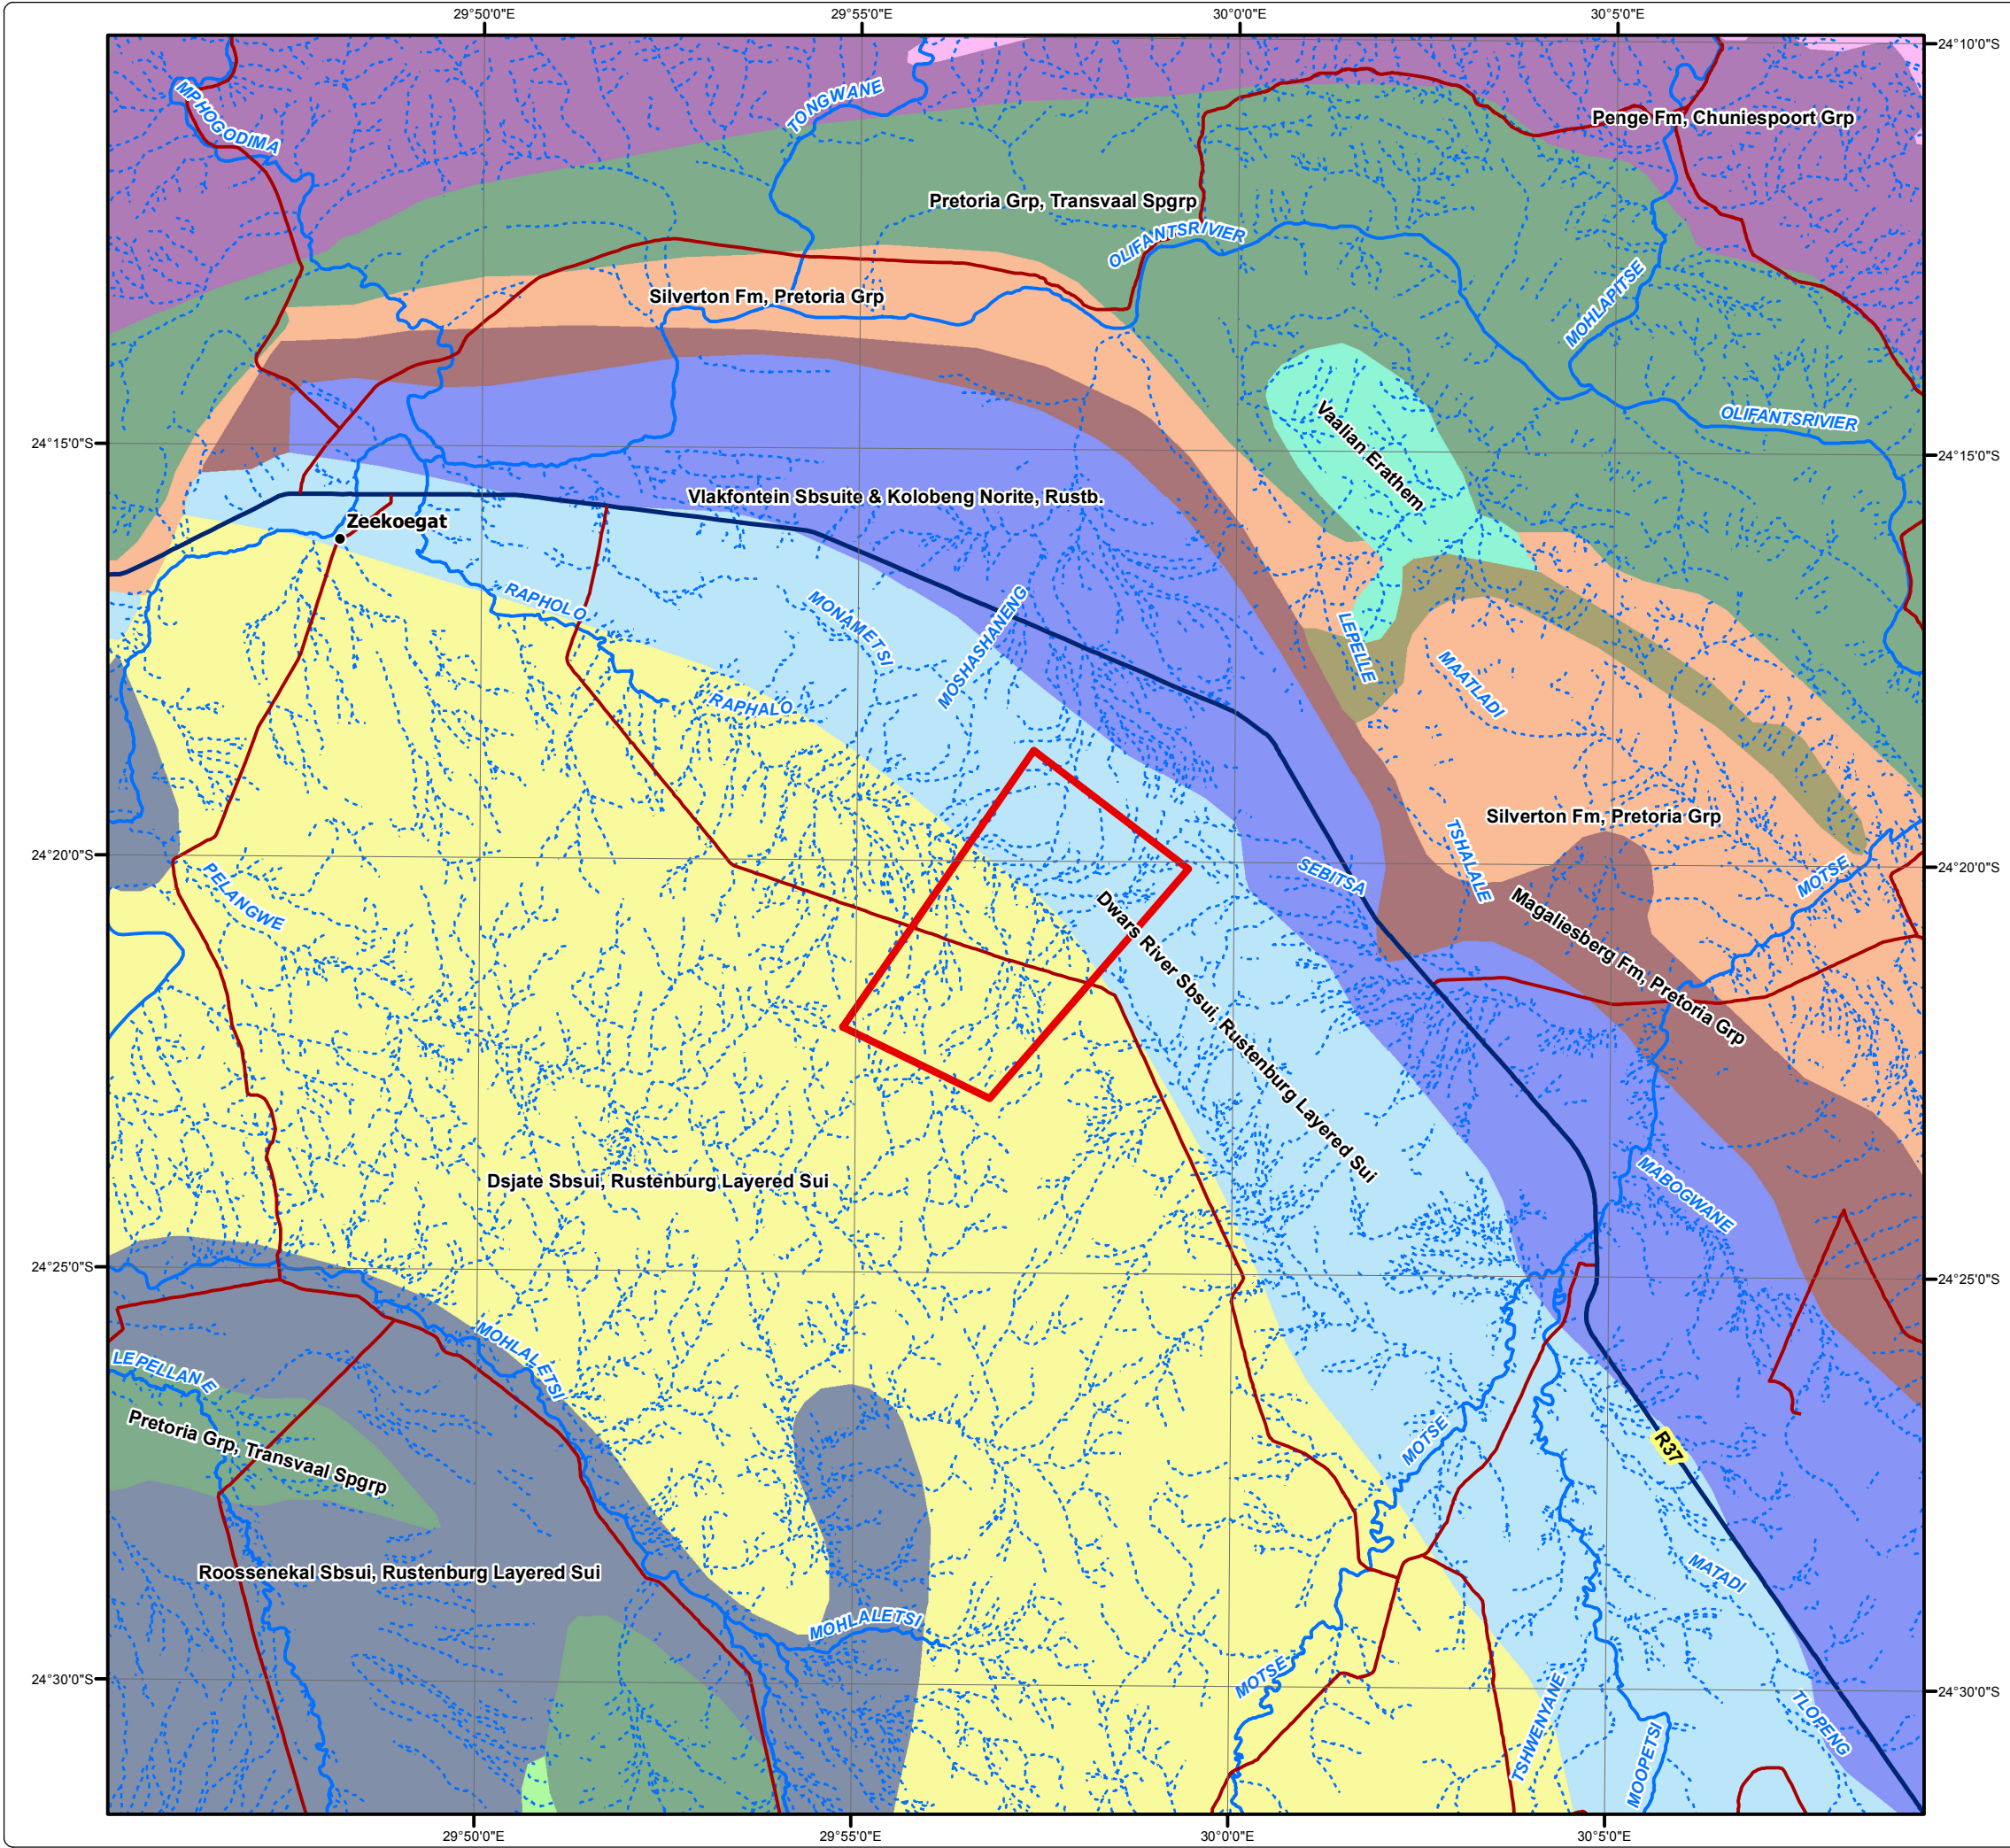

Bokoni Platinum Mines (Pty) Ltd Regional Geology

Legend

- Settlement
 - ▭ Project Area
 - Arterial Route
 - Main Road
 - Perennial Stream
 - Non-Perennial Stream
- ### Regional Geology
- Dsjate Sbsui, Rustenburg Layered Sui
 - Dwars River Sbsui, Rustenburg Layered Sui
 - Lebowa Granite Sui, Bushveld Cplx
 - Machadodorp Memb, Silverton Fm
 - Magaliesberg Fm, Pretoria Grp
 - Malmali Sbrp, Chuniespoort Grp
 - Penge Fm, Chuniespoort Grp
 - Pretoria Grp, Transvaal Spgrp
 - Roosenekal Sbsui, Rustenburg Layered Sui
 - Silverton Fm, Pretoria Grp
 - Vaalian Erathem
 - Vlaktefontein Sbsuite & Kolobeng Norite, Rustb.

Bokoni
PLATINUM

DIGBY WELLS
ENVIRONMENTAL

www.digbywells.com

Projection: Transverse Mercator Ref #: anp.BOK1630. 201209.20
 Datum: Hartebeesthoek 1994 Revision Number: 2
 Central Meridian: 29°E Date: 14/09/2012