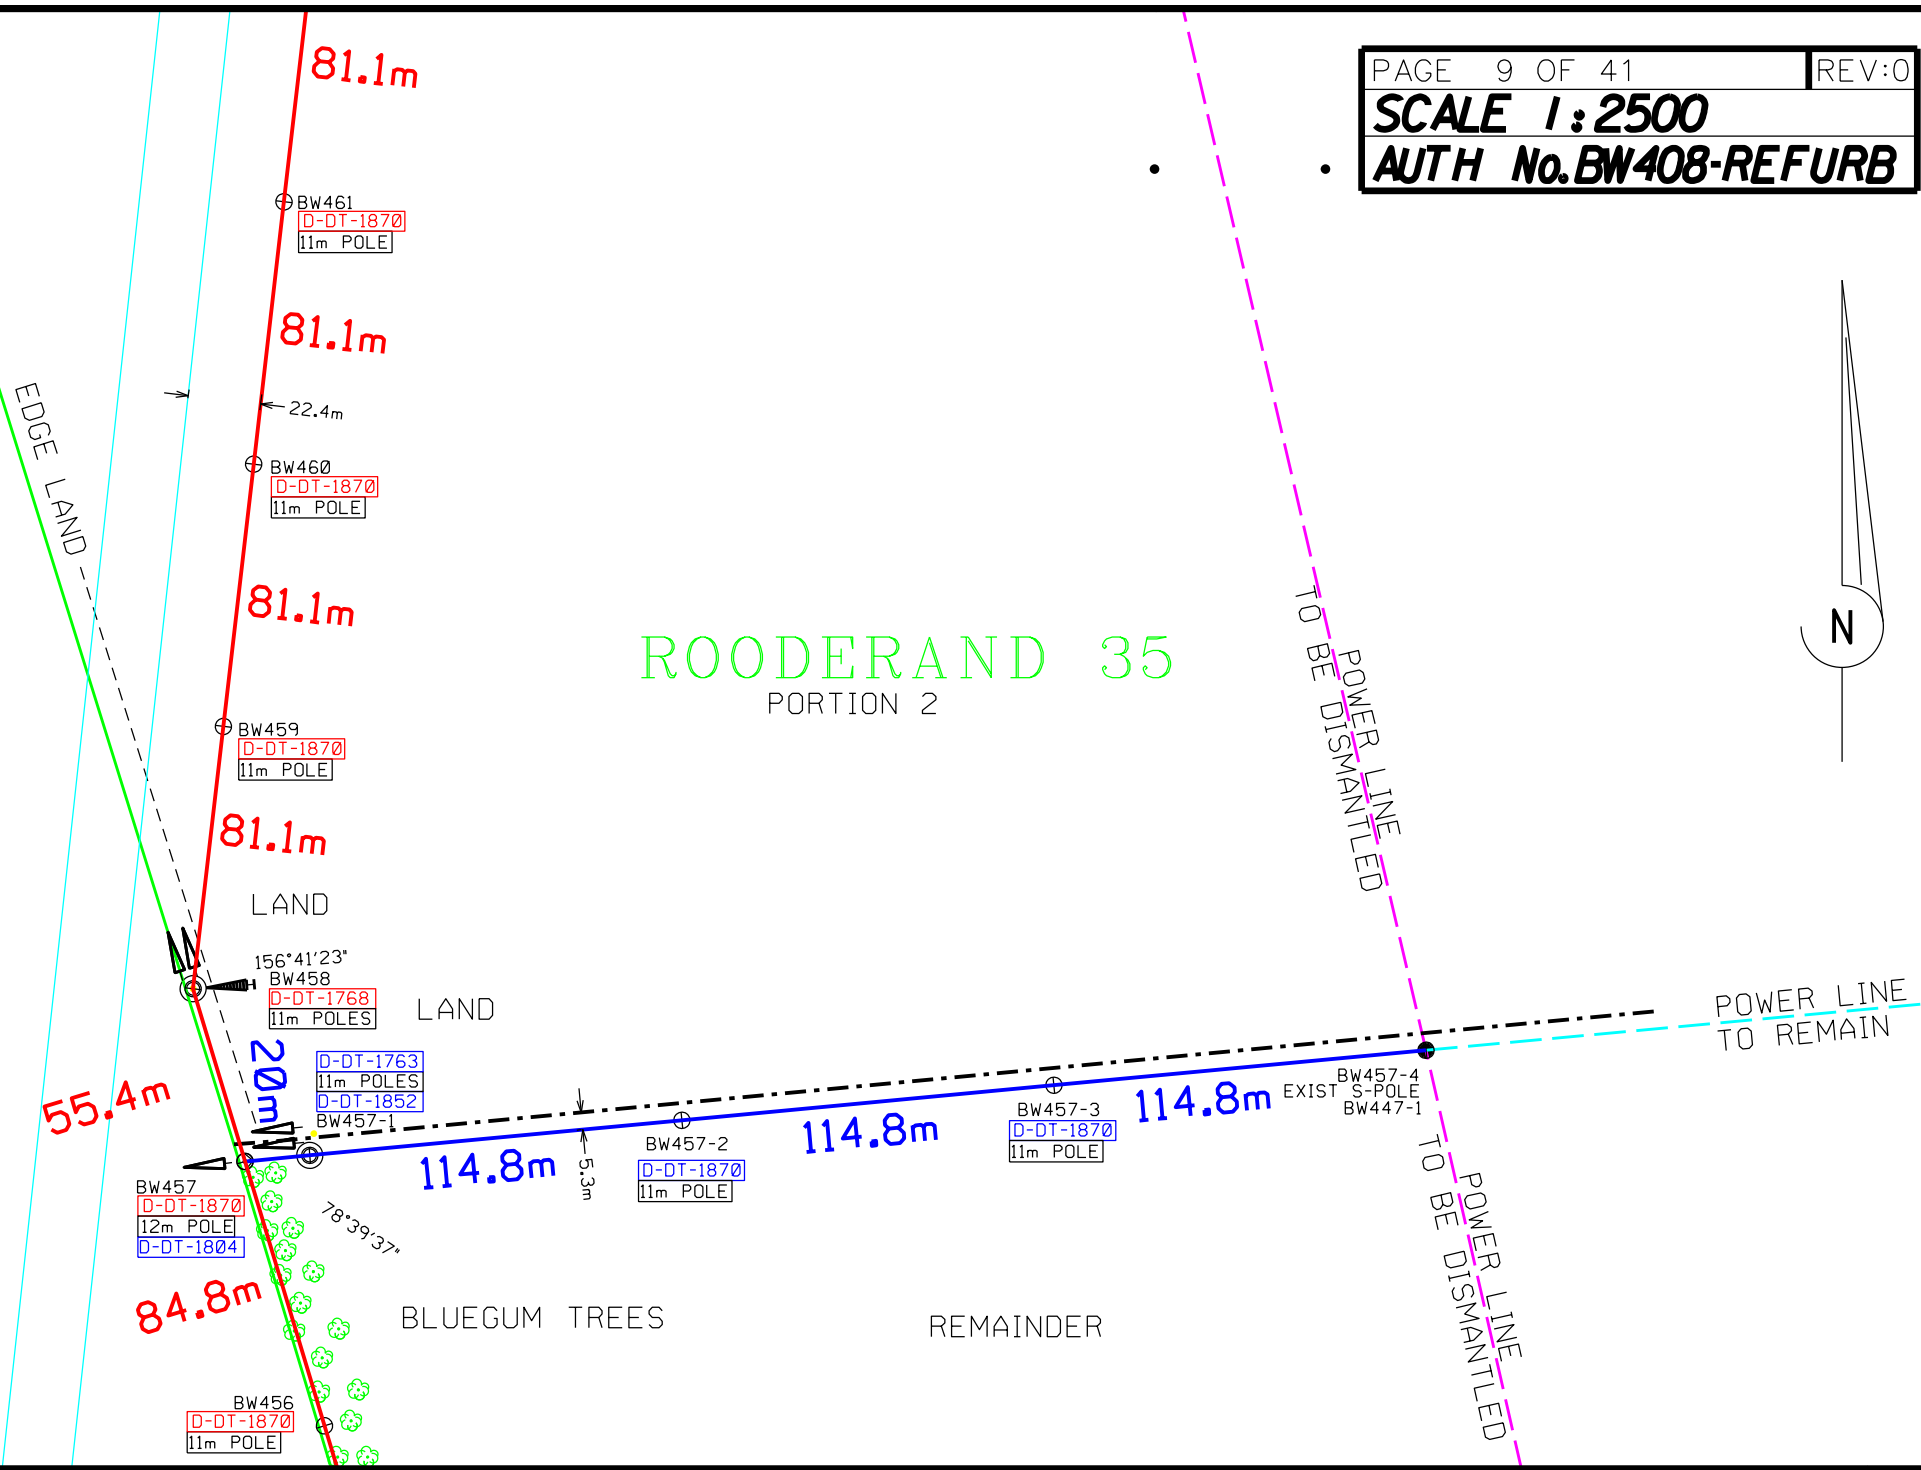

DAMPLAATS 220

ROODERAND 35  
PORTION 2

EDGE LAND

LAND

LAND

BLUEGUM TREES

REMAINDER

TO BE DISMANTLED  
POWER LINE

TO BE DISMANTLED  
POWER LINE

POWER LINE  
TO REMAIN