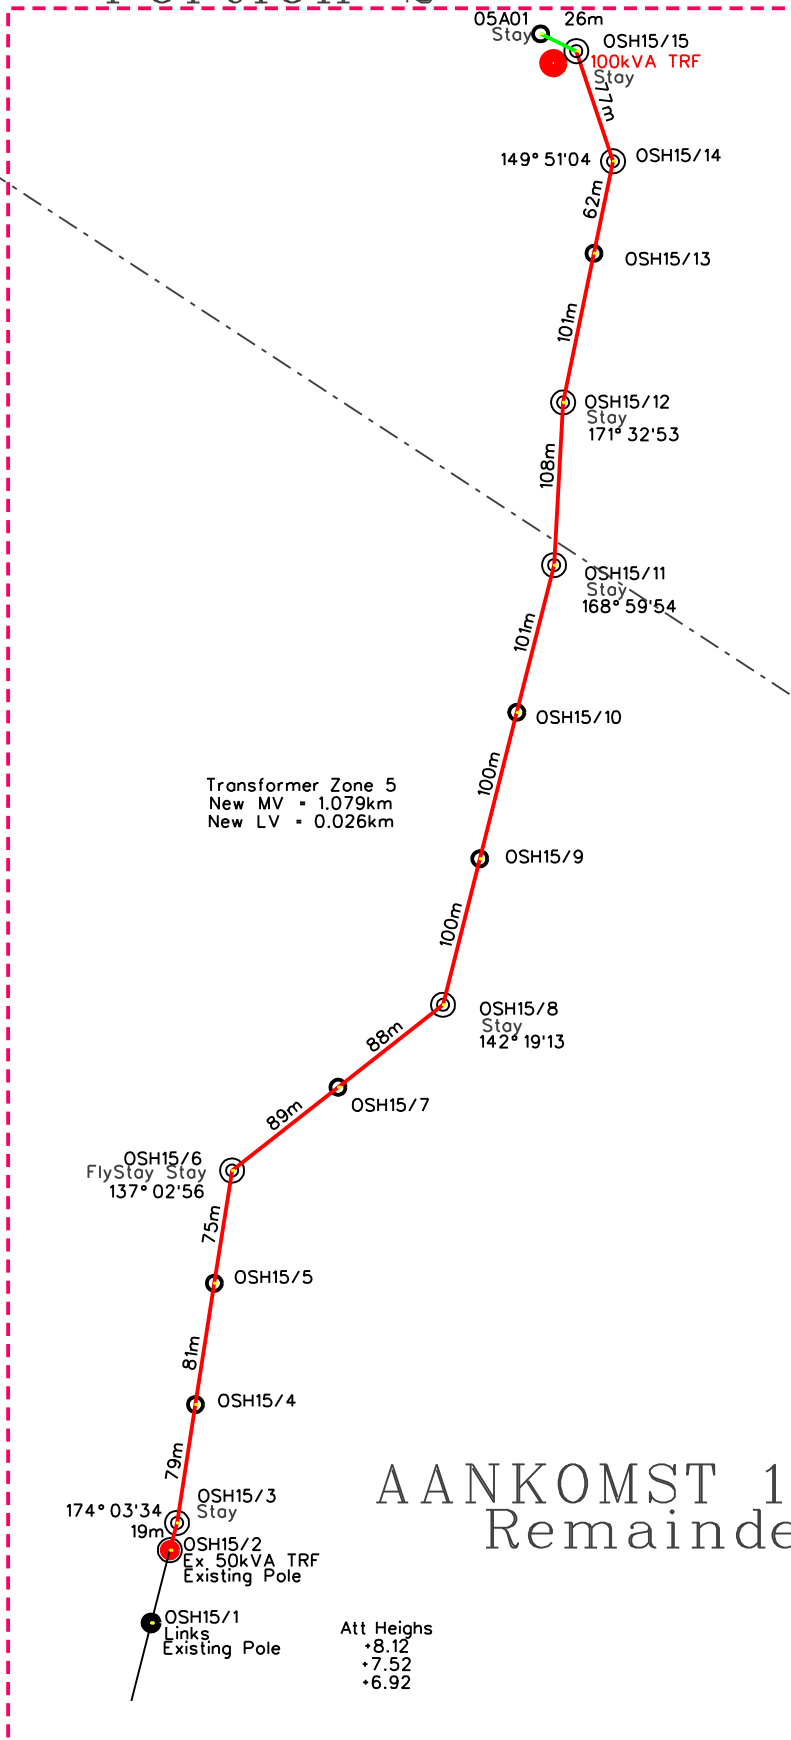

MOOIPLAATS 185 IT Portion 2

Transformer Zone 5
New MV = 1.079km
New LV = 0.026km

Att Heighs
•8.12
•7.52
•6.92

AANKOMST 191 IT Remainder

Please Note:
House NO 20
At Proposed TRF
OSH13/18
Demolished