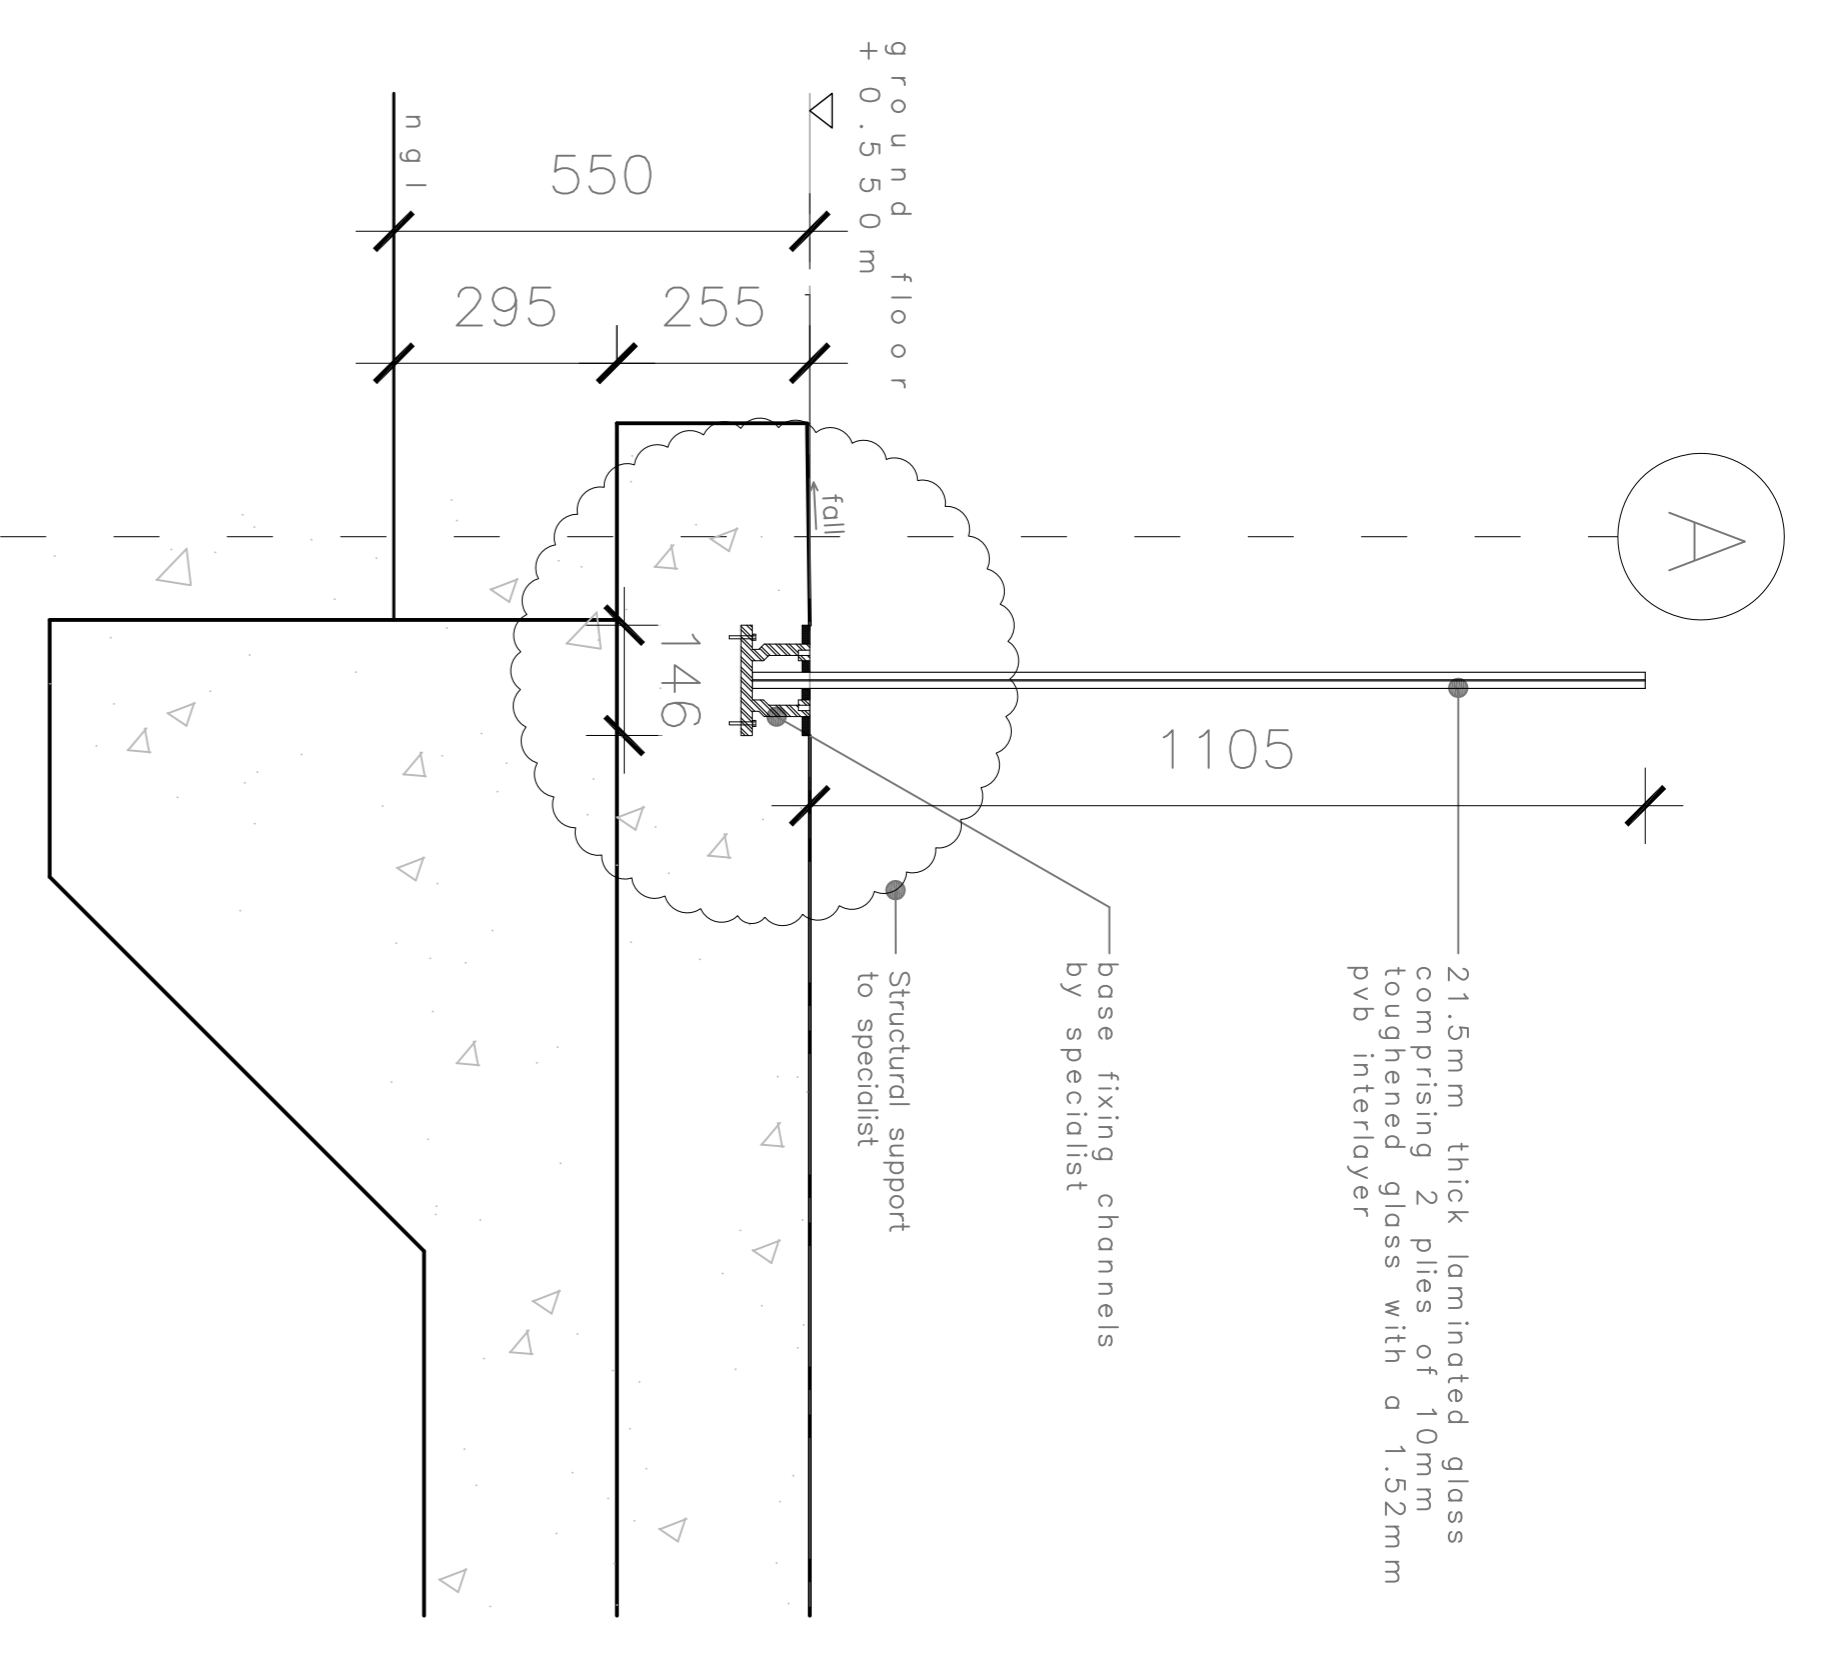

Detail B
SCALE 1:10