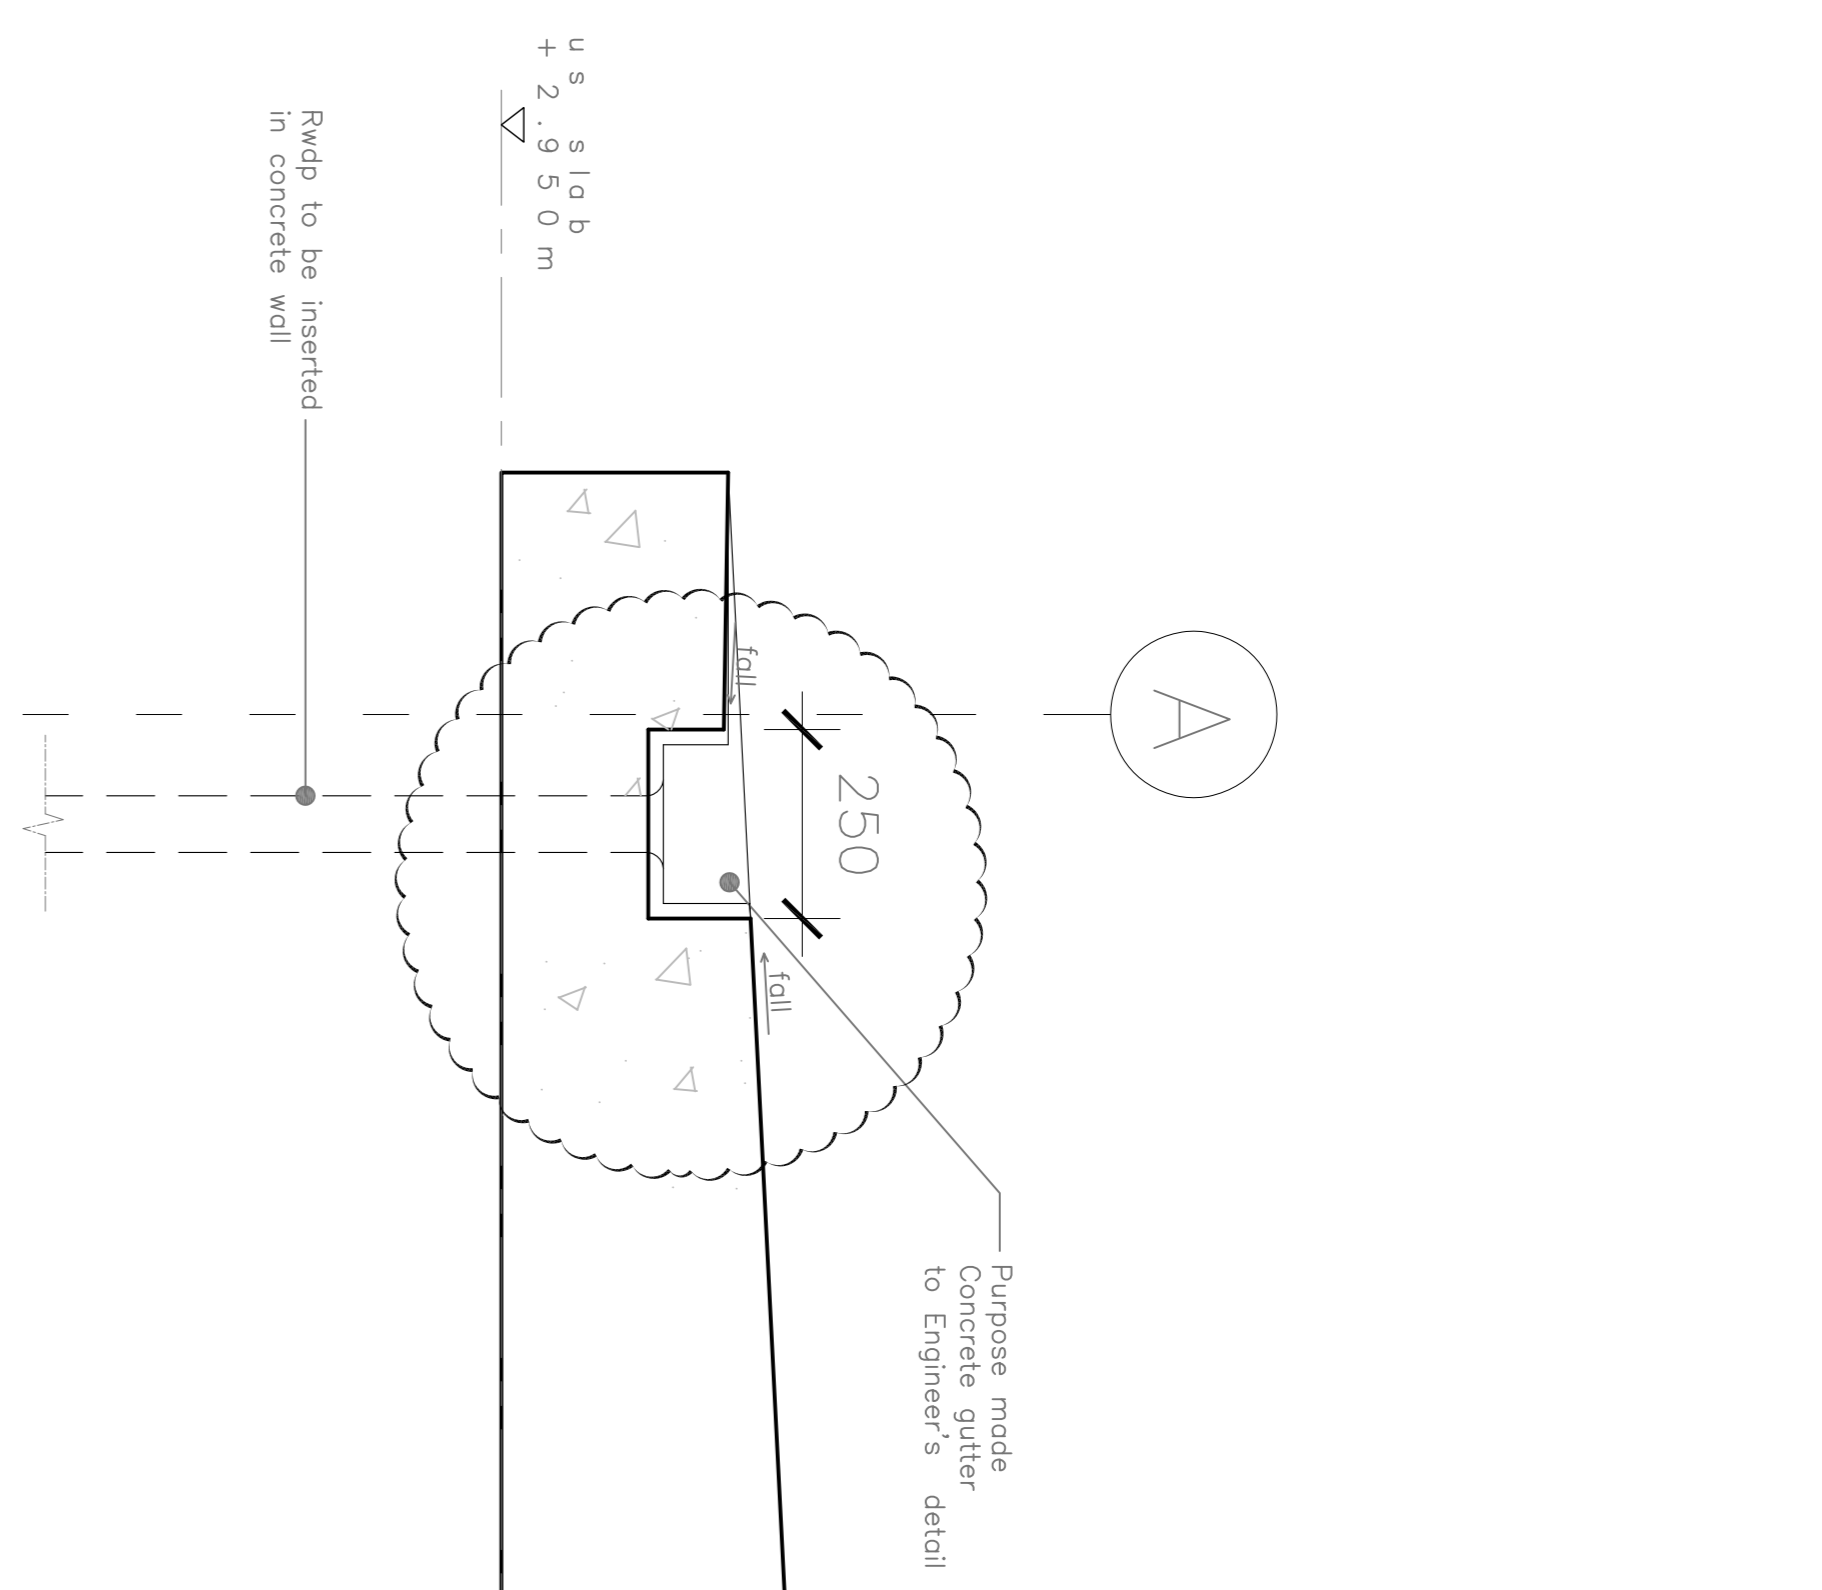

Detail C
SCALE 1:10