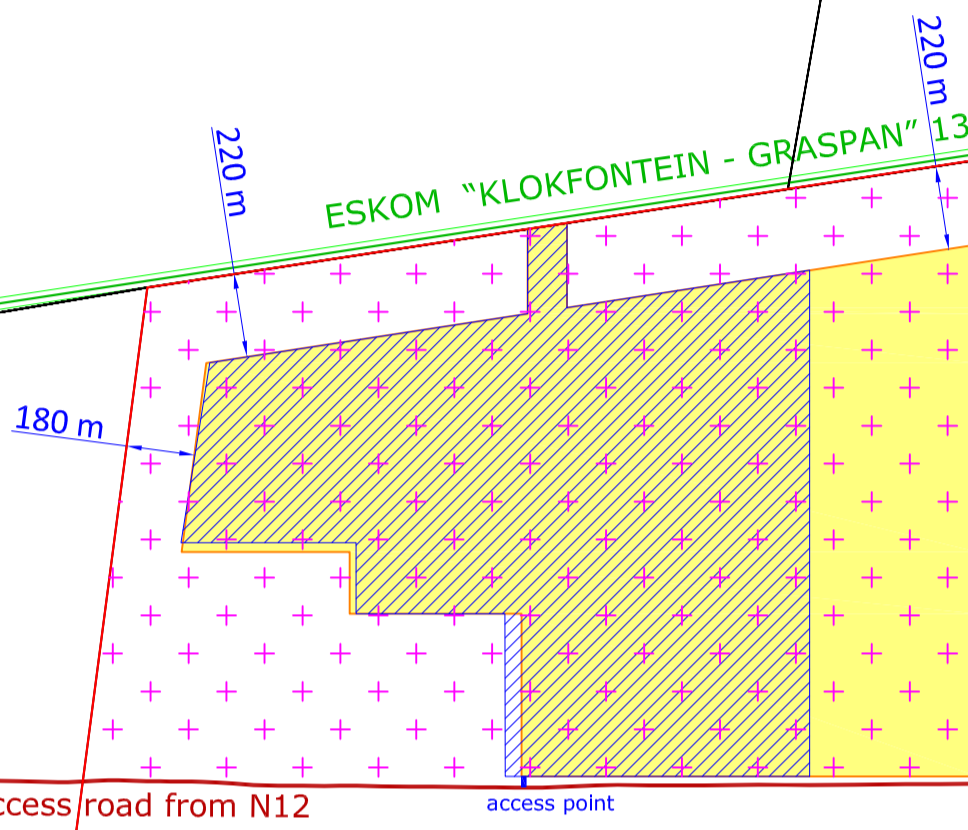

ROODE LAAGTE 131  
Remaider Portion

ROODE LAAGTE 131  
Portion 7

ROODE LAAGTE 131  
Portion 11

ESKOM "KLOKFORTEIN - GRASPAN" 132 kV POWER LINE

KAREE LAAGTE 169  
Portion 2

KLEIN KAREELAAGTE 168  
Portion 2

**KLEIN KAREELAAGTE 168**  
**Portion 1 (Rem. Extent)**  
**1028.1296 ha**

STRYDPOORT 205

KAREE LAAGTE 169  
Portion 1

KLEIN KAREELAAGTE 168  
Portion 3

DU TOITS HEUVEL 161  
Remaider Portion

KLEIN KAREELAAGTE 168  
Remaider Portion

**PROJECT SITE**  
**Portion 1 (Remaining Extent) of the Farm KLEIN KAREELAAGTE 168, Herbert RD**  
Siyancuma Local Municipality  
Pixley ka Seme District Municipality  
Northern Cape Province  
Surveyor-general 21 digit site: C03200000000016800001  
Extent: 1028.1296 hectares  
29° 19' 50" S ; 24° 29' 35" E