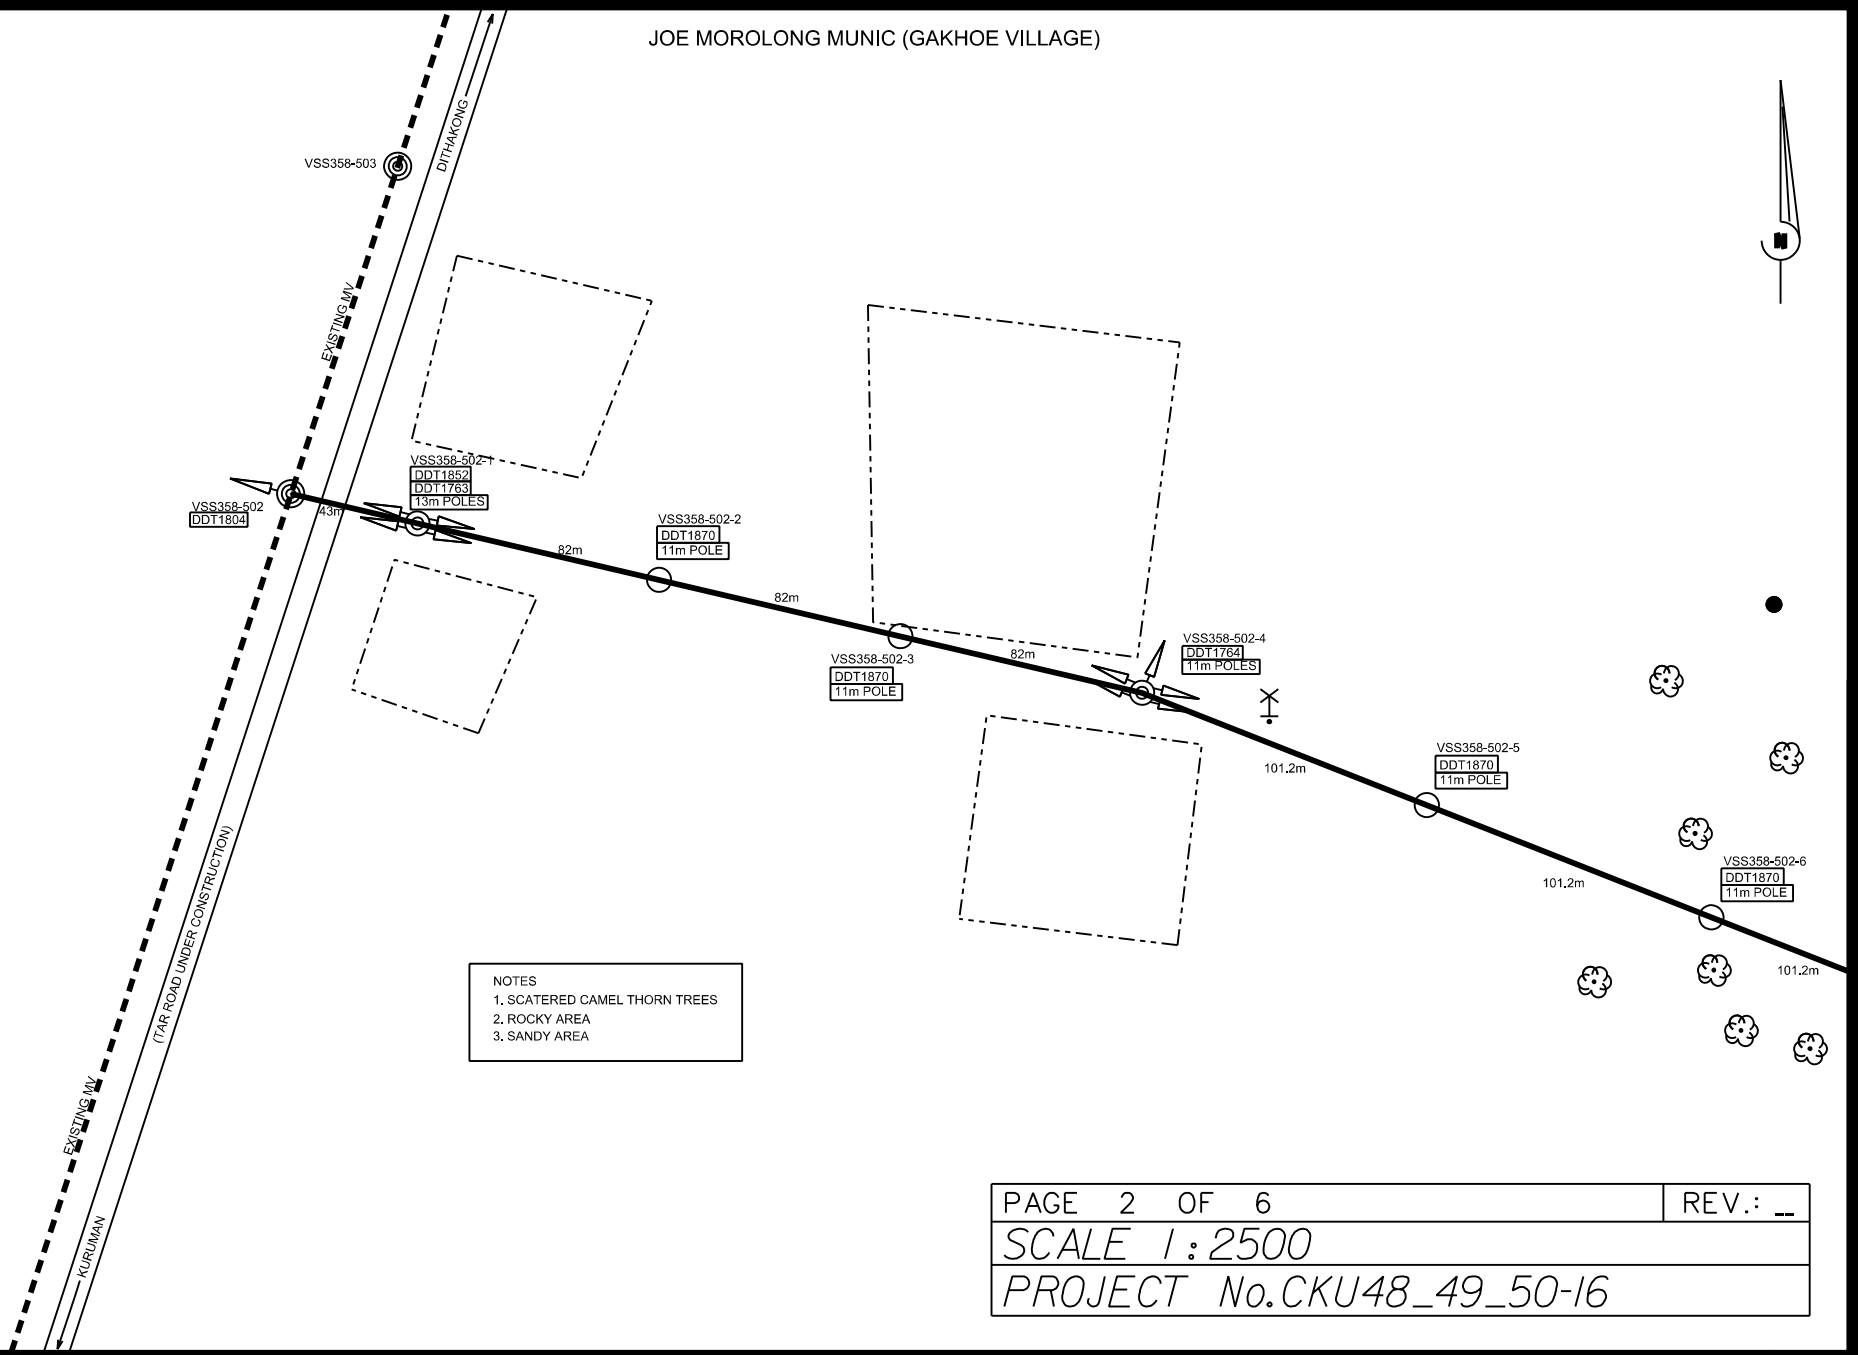

JOE MOROLONG MUNIC (GAKHOE VILLAGE)

NOTES  
1. SCATERED CAMEL THORN TREES  
2. ROCKY AREA  
3. SANDY AREA

PAGE 2 OF 6	REV.: --
SCALE 1:2500	
PROJECT No. CKU48_49_50-16	