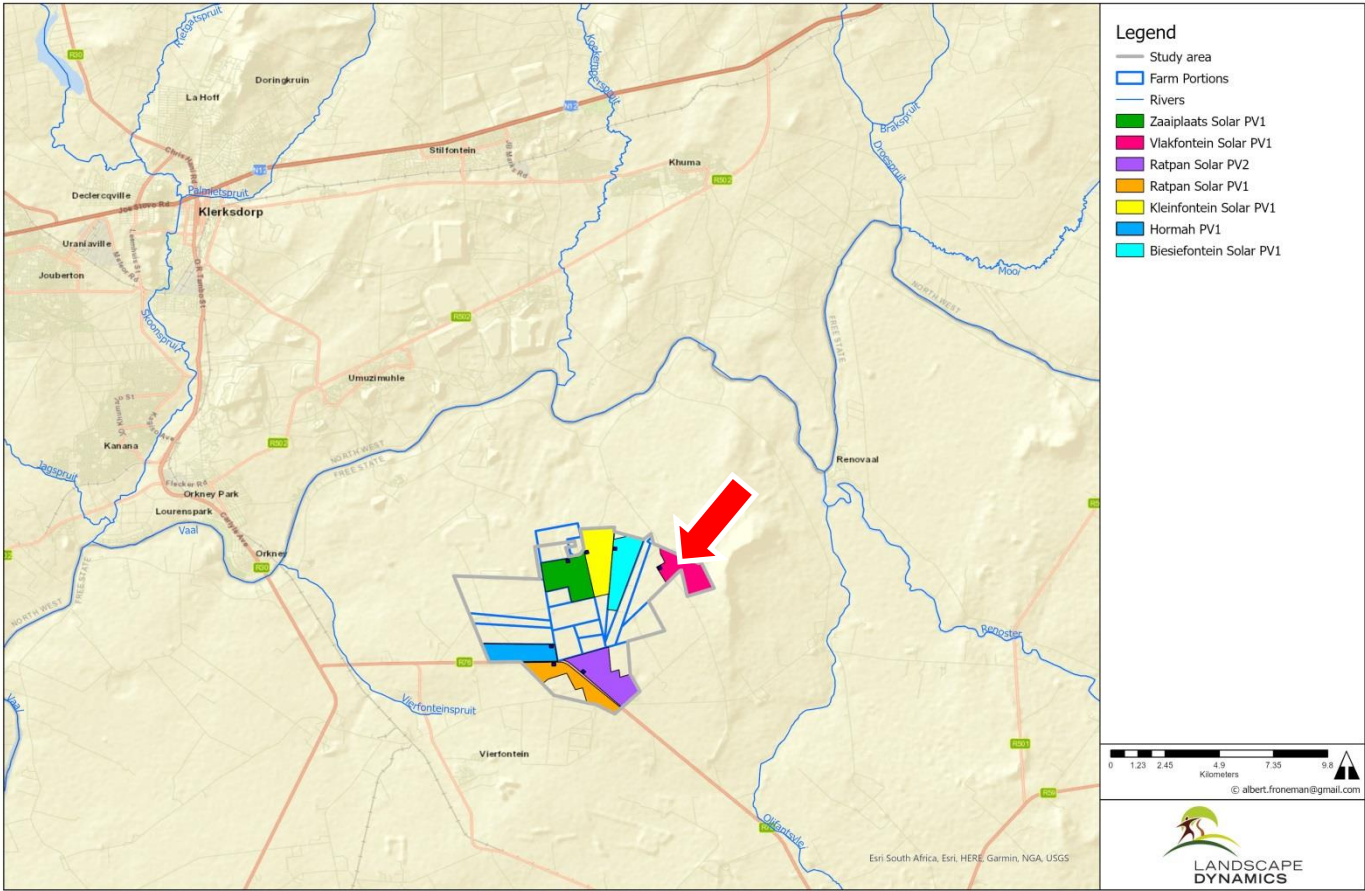

VLAKFONTEIN SOLAR PV1 PHOTOS OF THE STUDY AREA

MERCURY CLUSTER PROJECT: LOCALITY MAP

Typical site conditions on old cropped areas on the proposed Vlakfontein Solar PV1 site

Typical areas on the proposed Vlakfontein Solar PV1 site which had not been cropped

View from Vermaasdrift Road in an easterly direction across the proposed Vlakfontein Solar PV1 site

View from Vermaasdrift Road in an westerly direction showing the typical character of the macro area