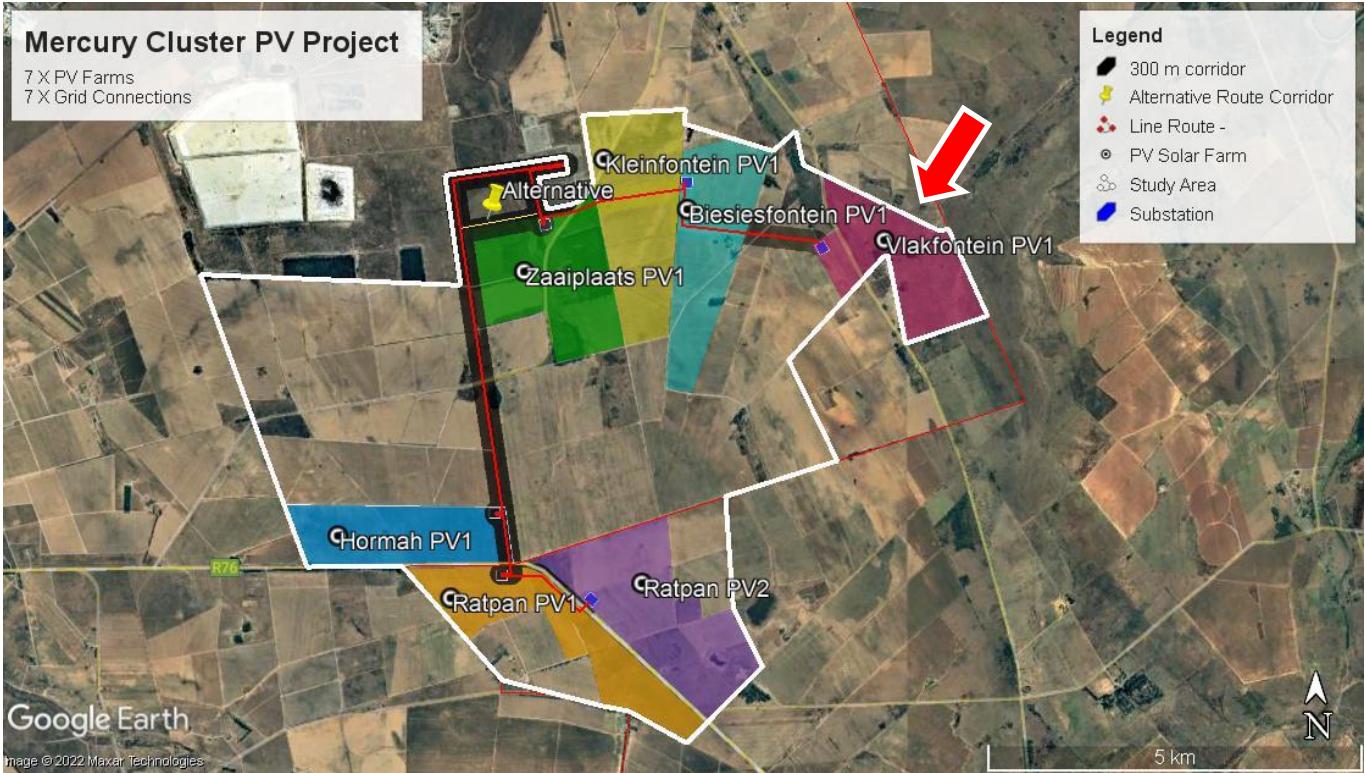

VLAKFONTEIN SOLAR PV1 PHOTOS OF THE STUDY AREA

MERCURY CLUSTER PROJECT: LOCALITY MAP

Typical site conditions on old cropped areas on the proposed Vlakfontein Solar PV1 site

Typical areas on the proposed Vlakfontein Solar PV1 site which had not been cropped

View from Vermaasdrift Road in an easterly direction across the proposed Vlakfontein Solar PV1 site

View from Vermaasdrift Road in an westerly direction showing the typical character of the macro area