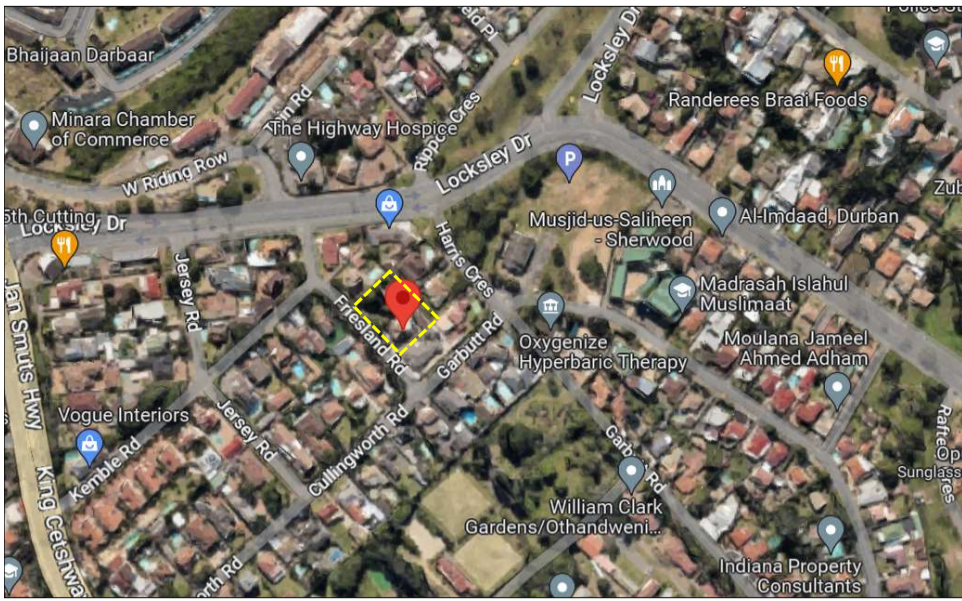

MACRO CONTEXT

SITE LOCALITY

MICRO CONTEXT

SITE CONTEXT - STREET SCAPE

53 CULLINGWORTH ROAD

59 CULLINGWORTH ROAD

SITE- 14 FRIESLAND ROAD

SITE- 12 FRIESLAND ROAD

18 FRIESLAND ROAD

15 FRIESLAND ROAD

22 WEST RIDING ROW

53 CULLINGWORTH ROAD

EXTERNAL SITE PICTURES

INTERNAL SITE PICTURES

GROUND STOREY

FIRST STOREY

PROP NEW ENTERTAINMENT ROOM AND ADDS AND ALTS TO EXISTING

DESCRIPTION: PORTION 24 AND 27 OF ERF 903
 ADDRESS: 12-14 FRIESLAND ROAD - SHERWOOD- DURBAN
 DRAWING NO:LTK118_D01