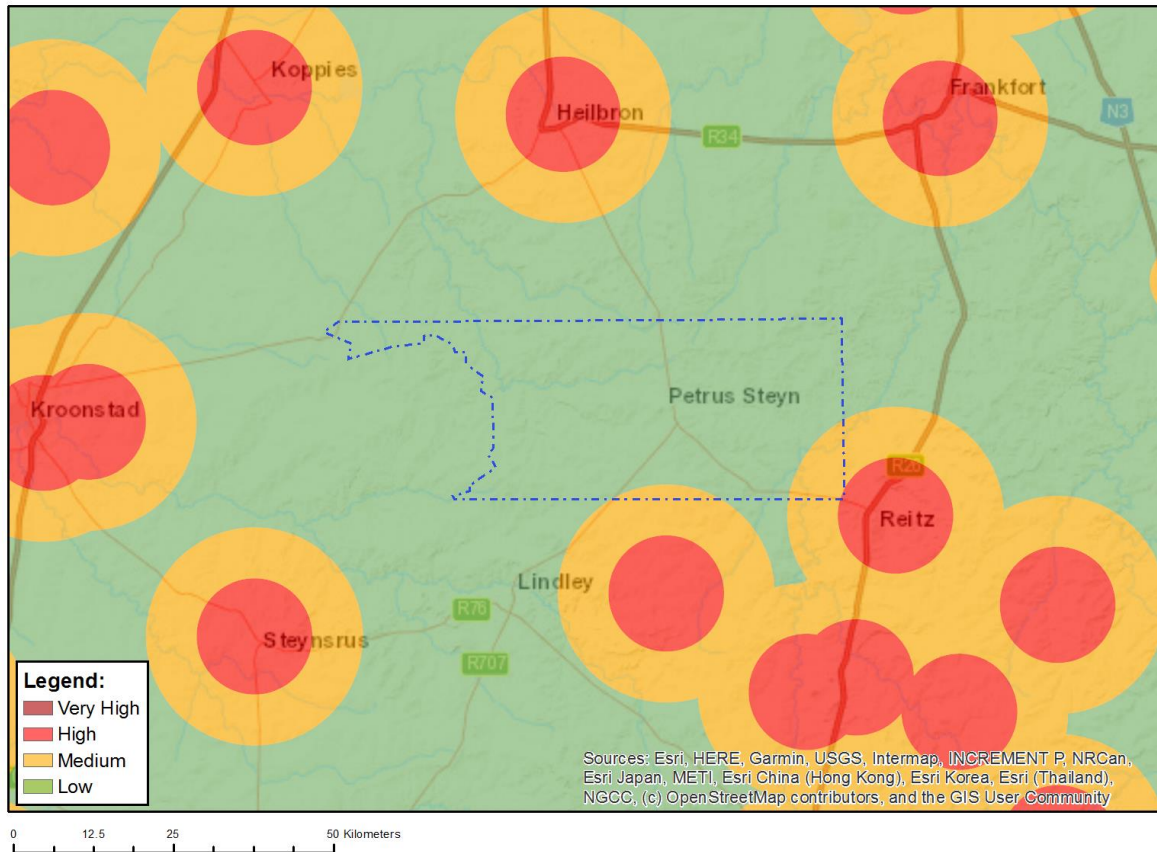

MAP OF RELATIVE CIVIL AVIATION THEME SENSITIVITY

Very High sensitivity	High sensitivity	Medium sensitivity	Low sensitivity
	X		

Sensitivity Features:

Sensitivity	Feature(s)
High	Within 8 km of other civil aviation aerodrome
Low	Low sensitivity
Medium	Between 8 and 15 km of other civil aviation aerodrome