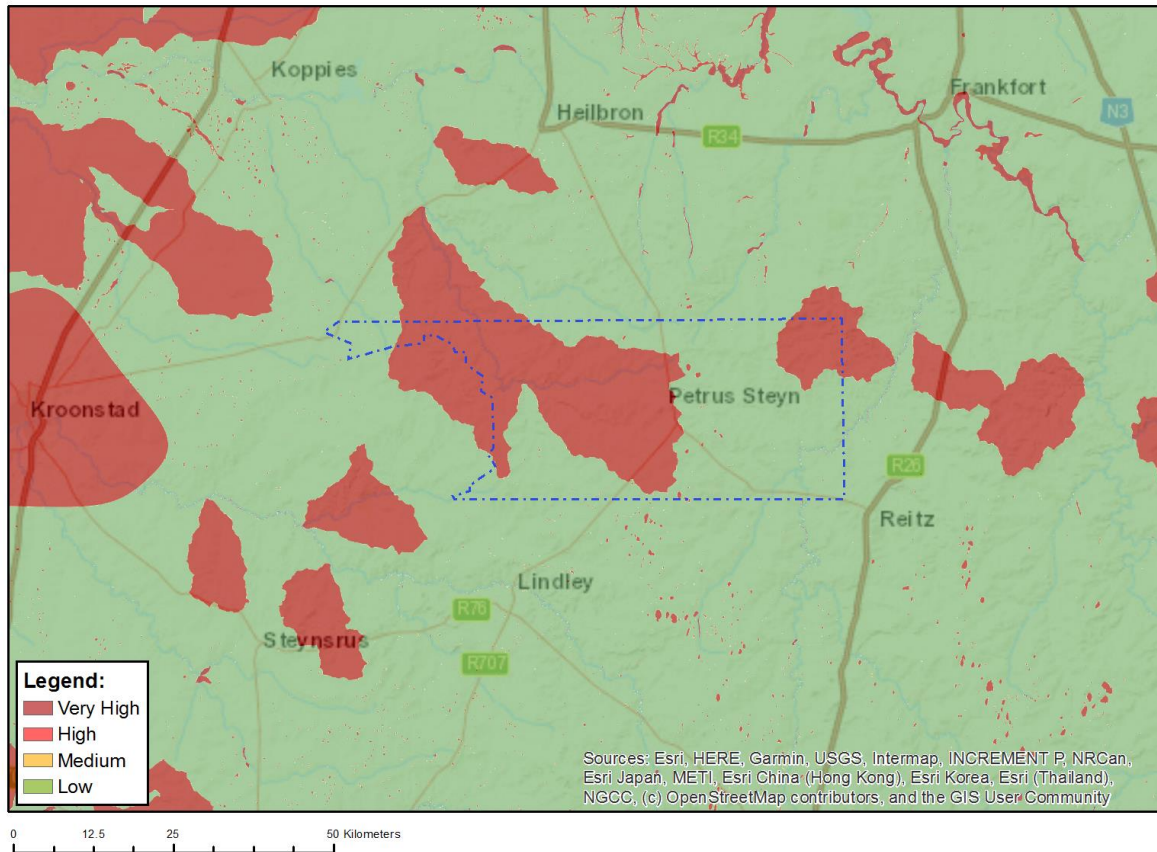

MAP OF RELATIVE AQUATIC BIODIVERSITY THEME SENSITIVITY

Very High sensitivity	High sensitivity	Medium sensitivity	Low sensitivity
X			

Sensitivity Features:

Sensitivity	Feature(s)
Low	Low sensitivity
Very High	Wetlands and Estuaries
Very High	Freshwater ecosystem priority area quinary catchments