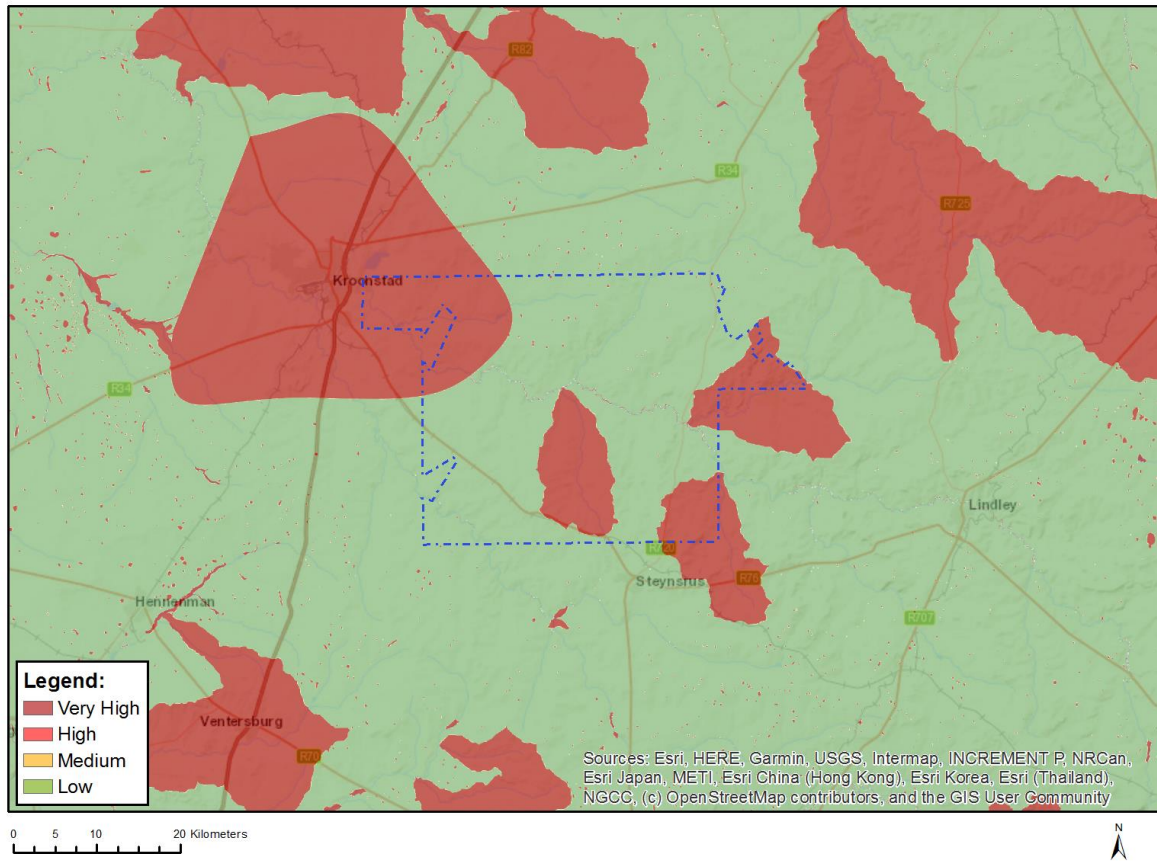

MAP OF RELATIVE AQUATIC BIODIVERSITY THEME SENSITIVITY

Very High sensitivity	High sensitivity	Medium sensitivity	Low sensitivity
X			

Sensitivity Features:

Sensitivity	Feature(s)
Low	Low sensitivity
Very High	Strategic water source area
Very High	Wetlands and Estuaries
Very High	Freshwater ecosystem priority area quinary catchments