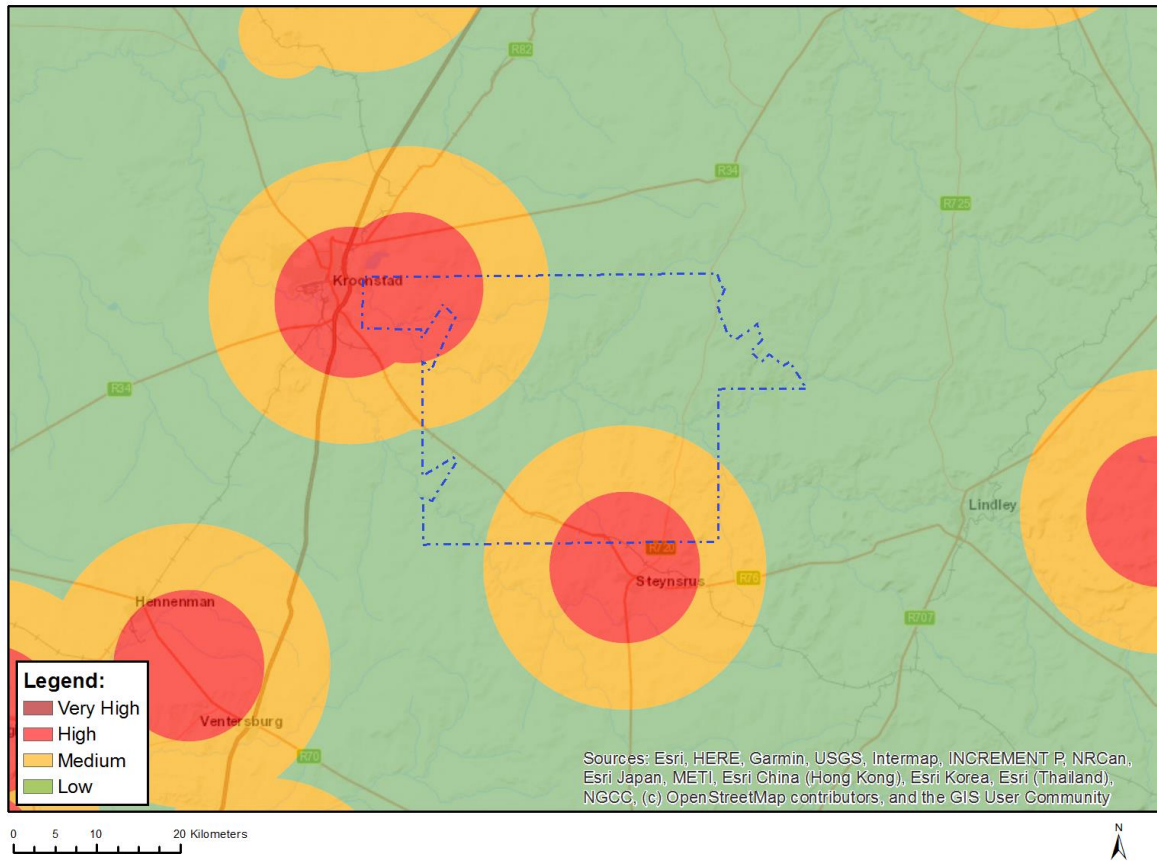

MAP OF RELATIVE CIVIL AVIATION THEME SENSITIVITY

Very High sensitivity	High sensitivity	Medium sensitivity	Low sensitivity
	X		

Sensitivity Features:

Sensitivity	Feature(s)
High	Within 8 km of other civil aviation aerodrome
Low	Low sensitivity
Medium	Between 8 and 15 km of other civil aviation aerodrome