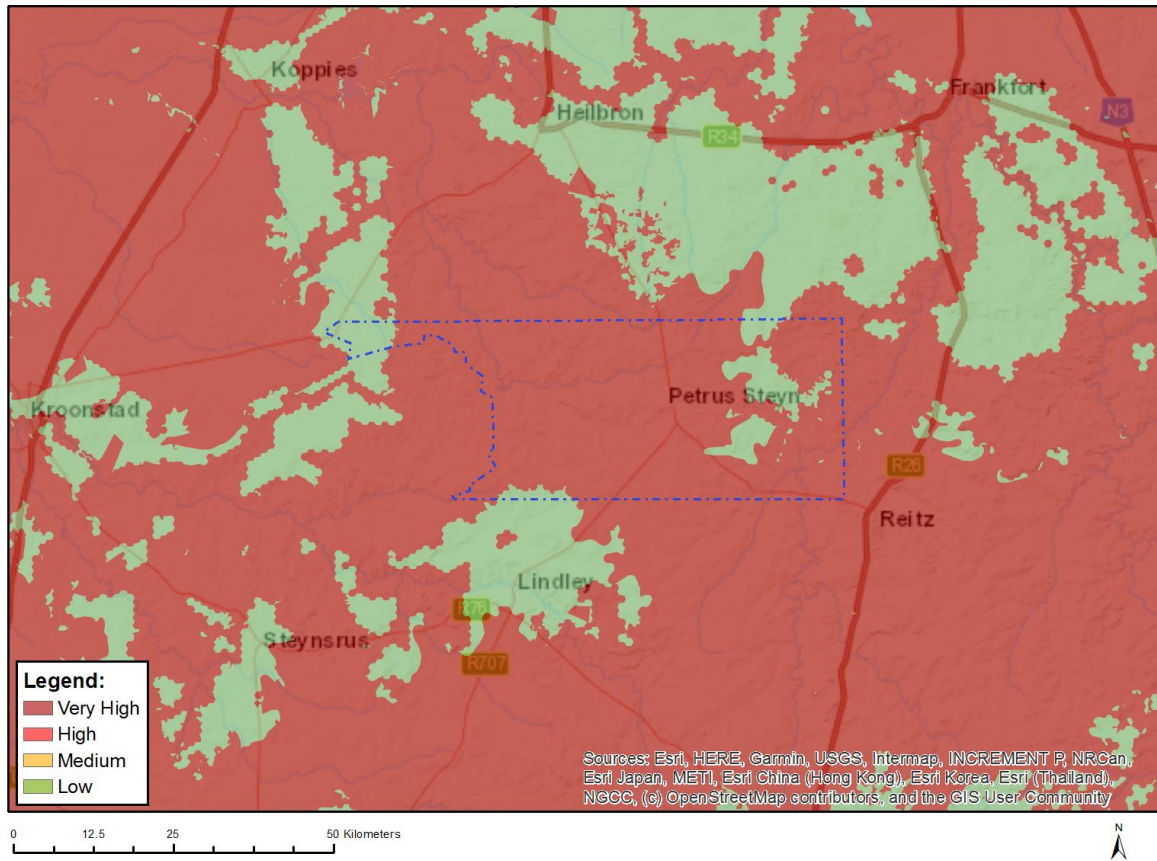

MAP OF RELATIVE TERRESTRIAL BIODIVERSITY THEME SENSITIVITY

Very High sensitivity	High sensitivity	Medium sensitivity	Low sensitivity
X			

Sensitivity Features:

Sensitivity	Feature(s)
Low	Low Sensitivity
Very High	Critical biodiversity area 1
Very High	Critical biodiversity area 2
Very High	Ecological support area 1
Very High	Ecological support area 2
Very High	FEPA Subcatchments
Very High	Protected Areas Expansion Strategy
Very High	Vulnerable ecosystem
Very High	Jagersrust Game
Very High	Karoospruit Game Reserve