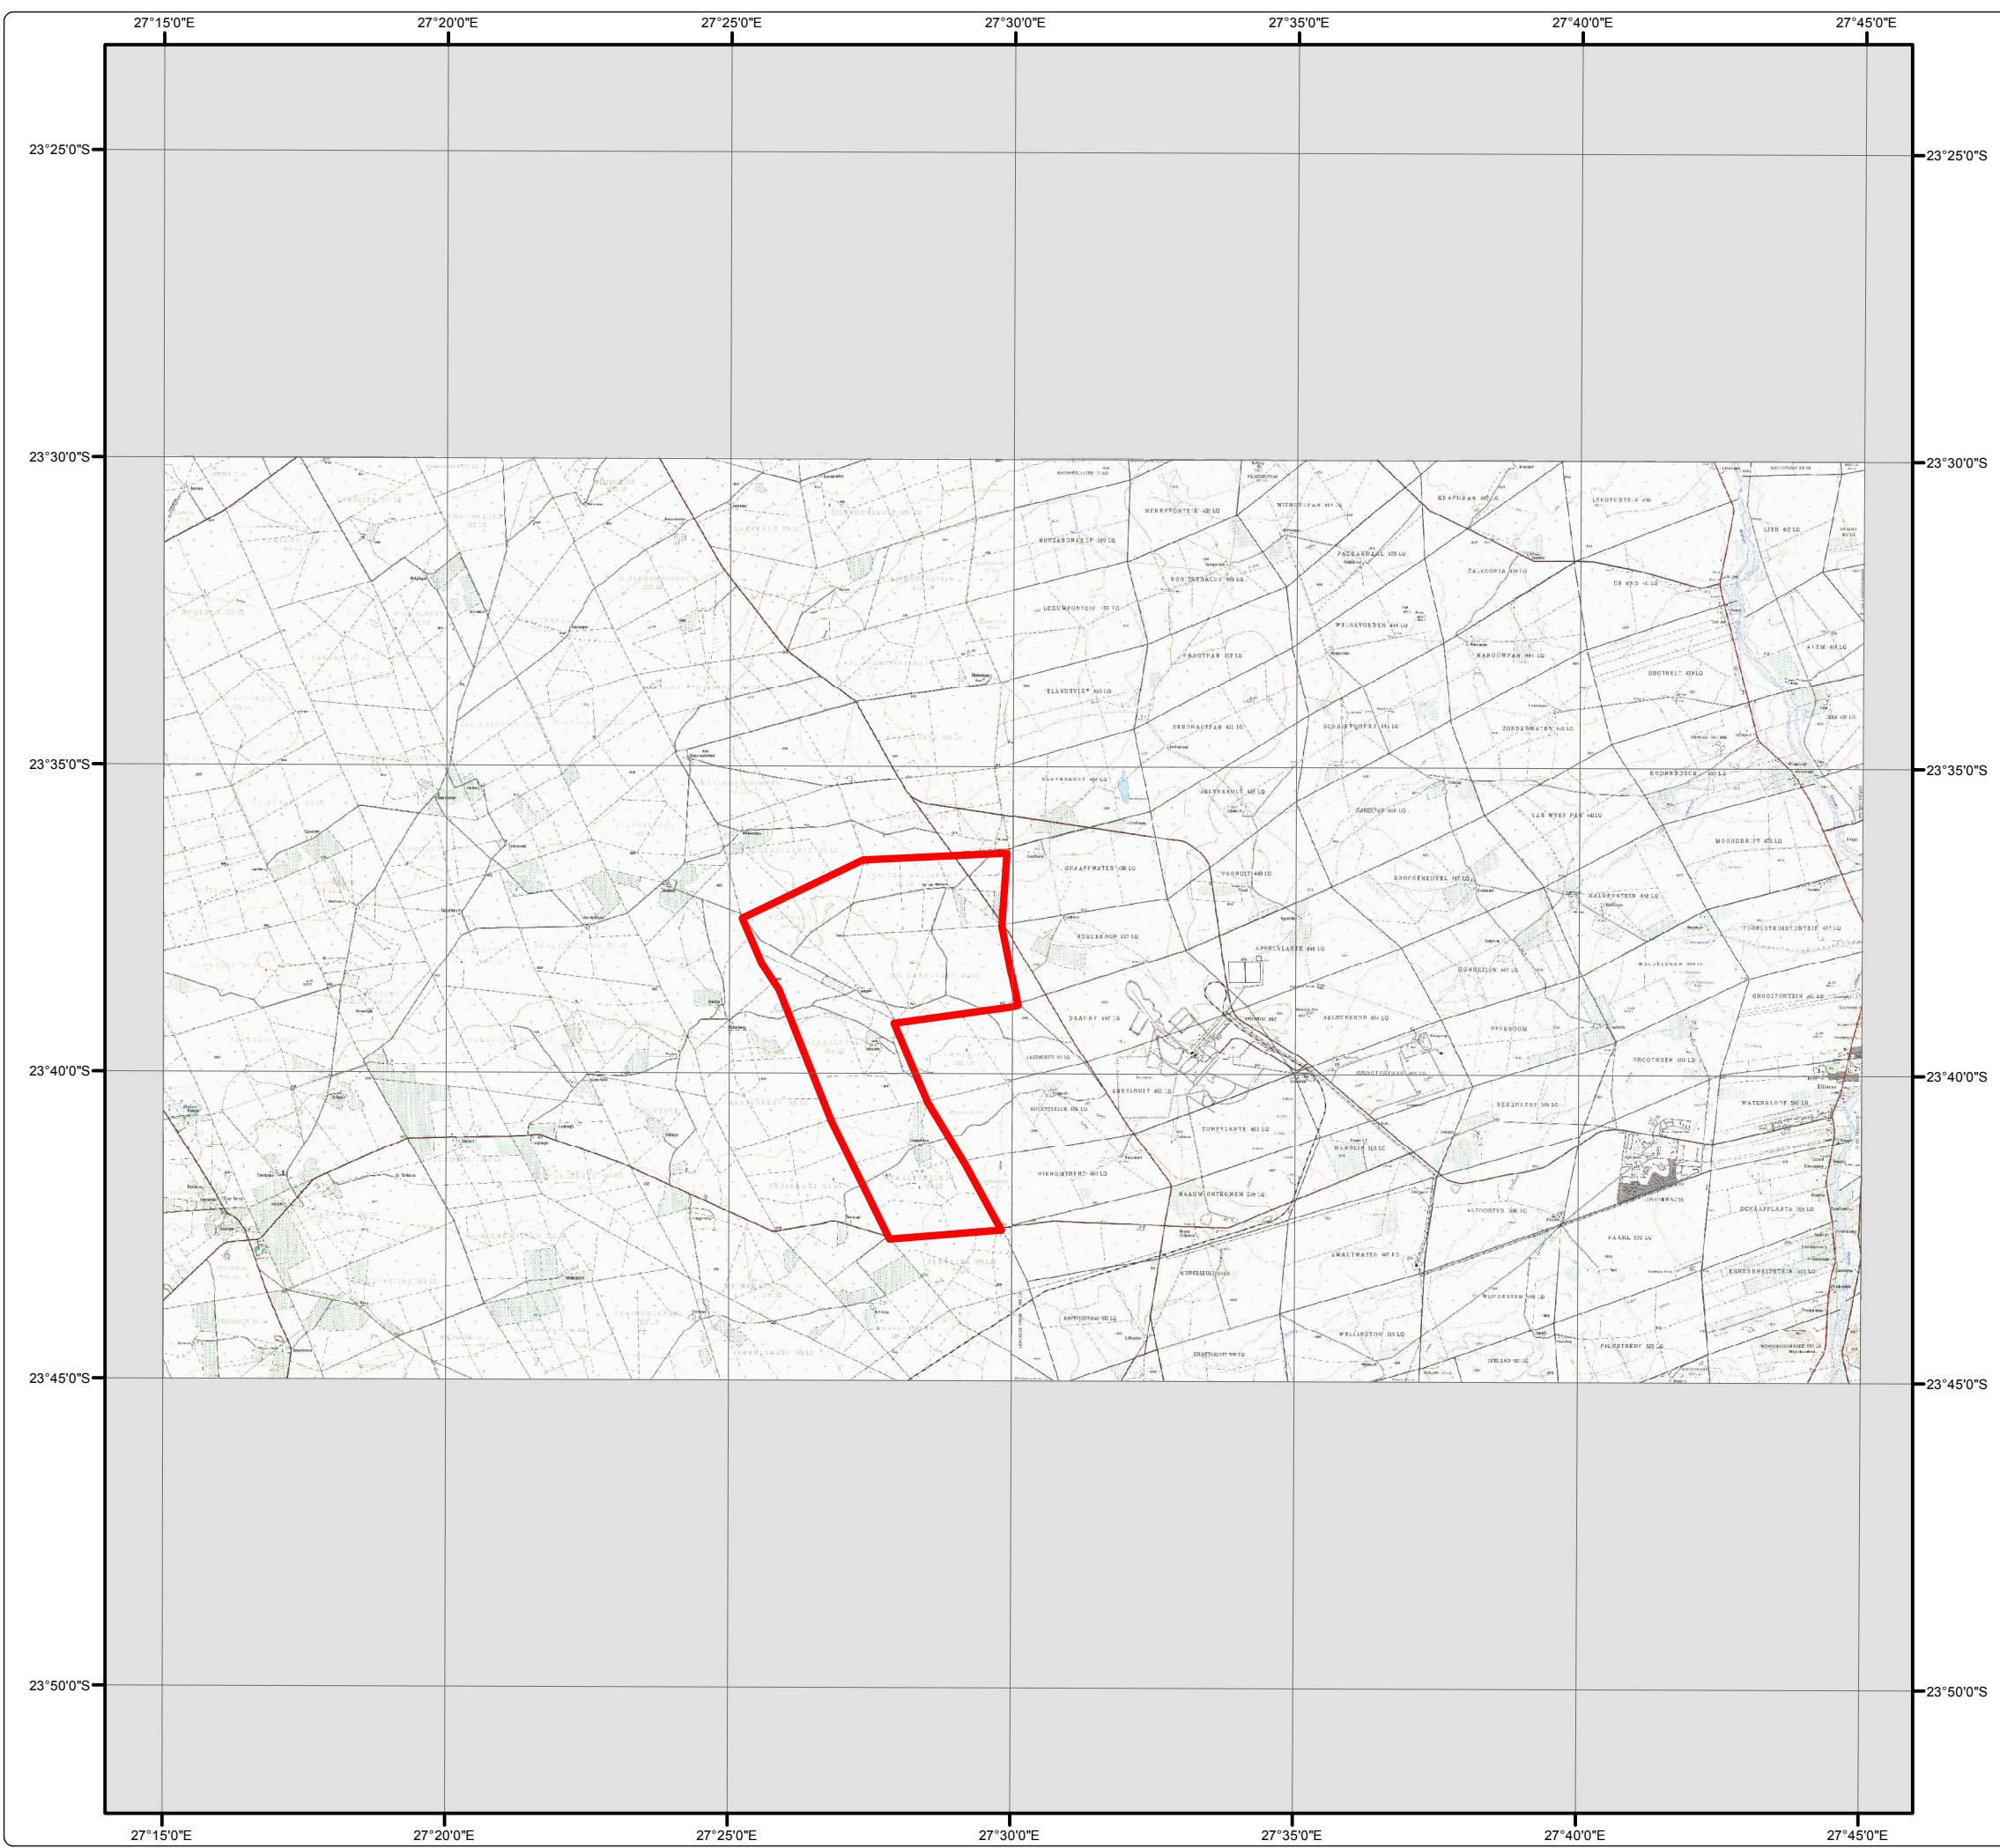

Thabametsi Coal Mine

Regional Location - 1:50 000

Legend

 Project Area

2327CB : Steenbokpan
2327DA : Lephale

Projection: Transverse Mercator Ref #: amc.EXX564.201301.080
 Datum: Hartebeesthoek 1994 Revision Number: 1
 Central Meridian: 27°E Date: 28/01/2013