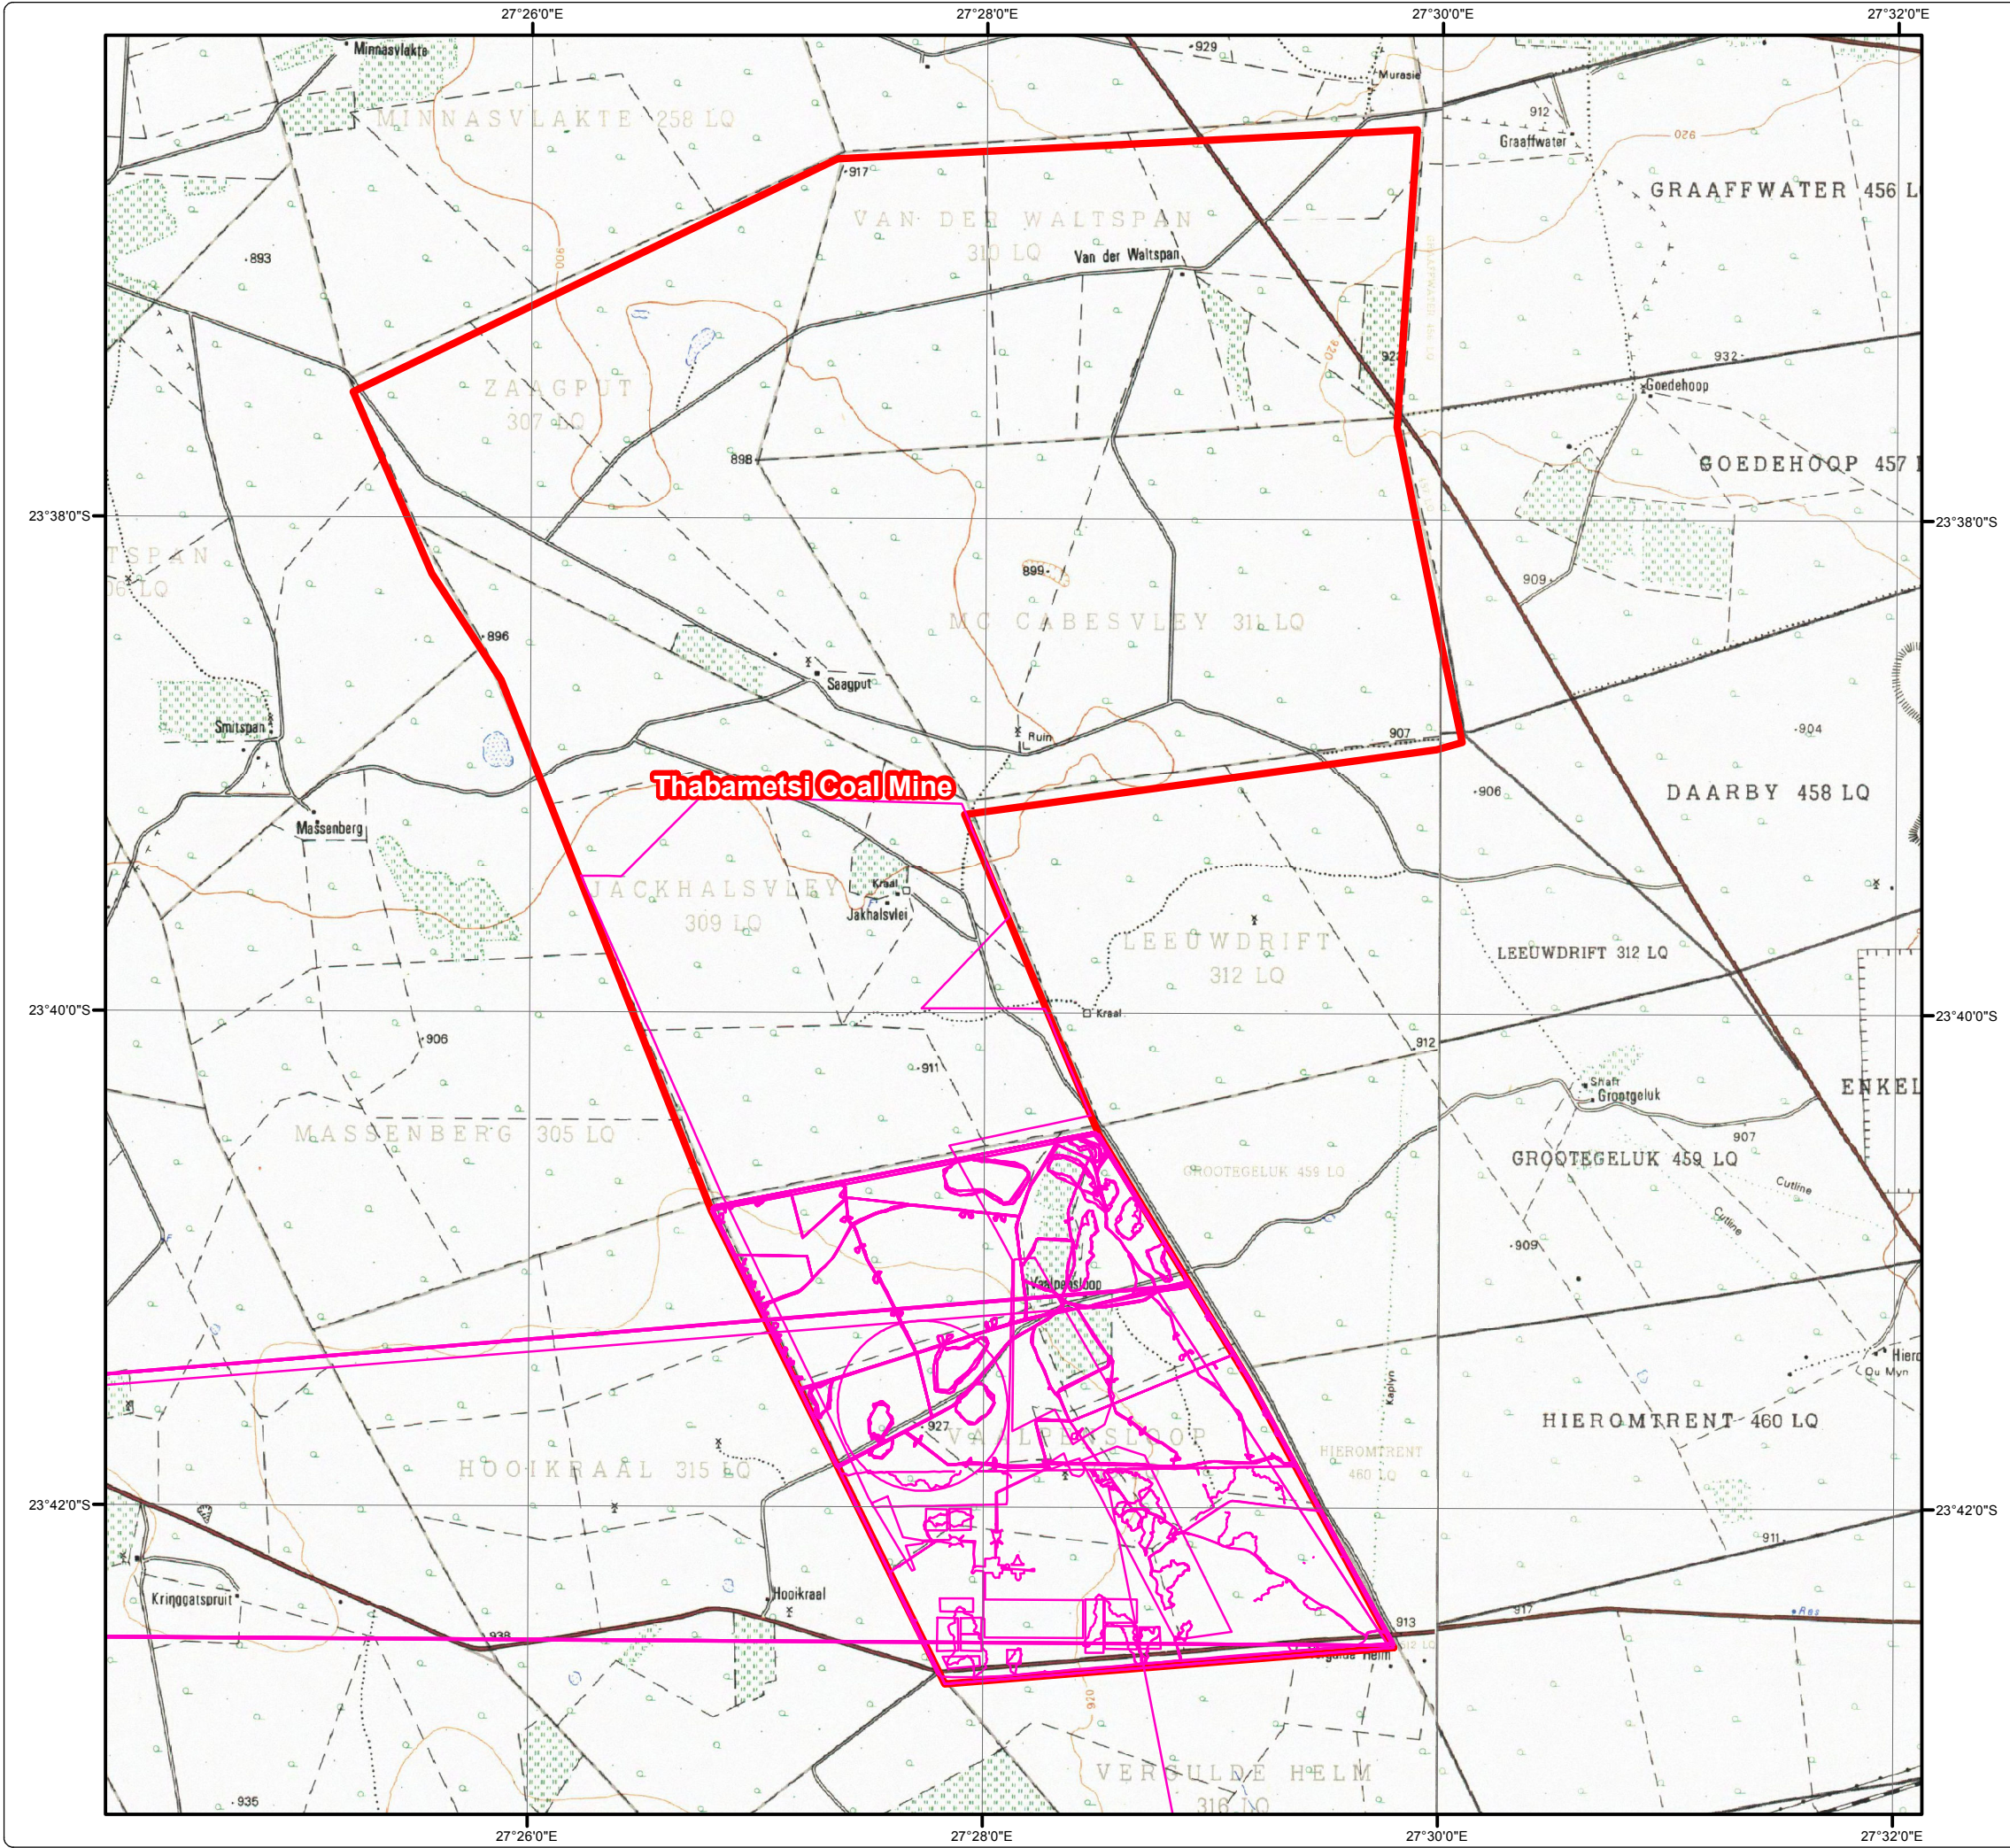

Thabametsi Coal Mine

GPS Track Log - 1:50 000

Legend

-  Project Area
-  Specialist Track Log

Projection: Transverse Mercator Ref #: amc.EXX564.201301.082
 Datum: Hartebeesthoek 1994 Revision Number: 1
 Central Meridian: 27°E Date: 28/01/2013