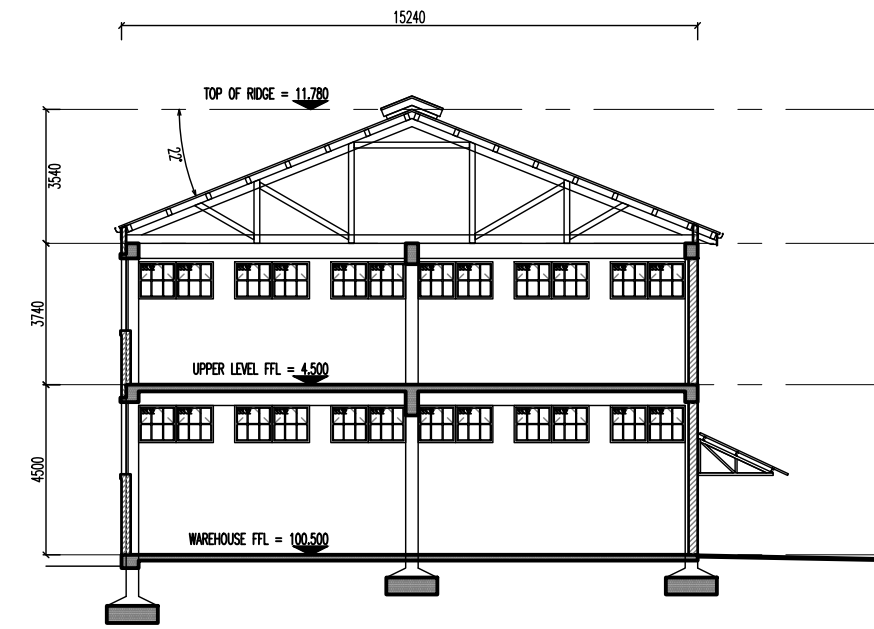

SOUTHWEST ELEVATION (WITNESS LANE)

SECTION B-B (EXISTING WAREHOUSE)

NORTHEAST ELEVATION

SECTION A-A

DETAIL ELEVATIONS
 Scale 1:100 (@ A1)

CONTRACT
LIBERTY LIQUORS
 PIETERMARITZBURG
 EXTENSION TO WAREHOUSE
 PROPERTY OWNERS:
 ROBINSON LIQUORS (Pty) Ltd
 PROPERTY DESCRIPTION:
 PORTION 19 OF ERF 2625 PIETERMARITZBURG
 180 CHEIF ALBERT LUTHULI ROAD, PIETERMARITZBURG
 DRAWING TITLE
 SKETCH PROPOSAL
 ELEVATIONS, SECTIONS