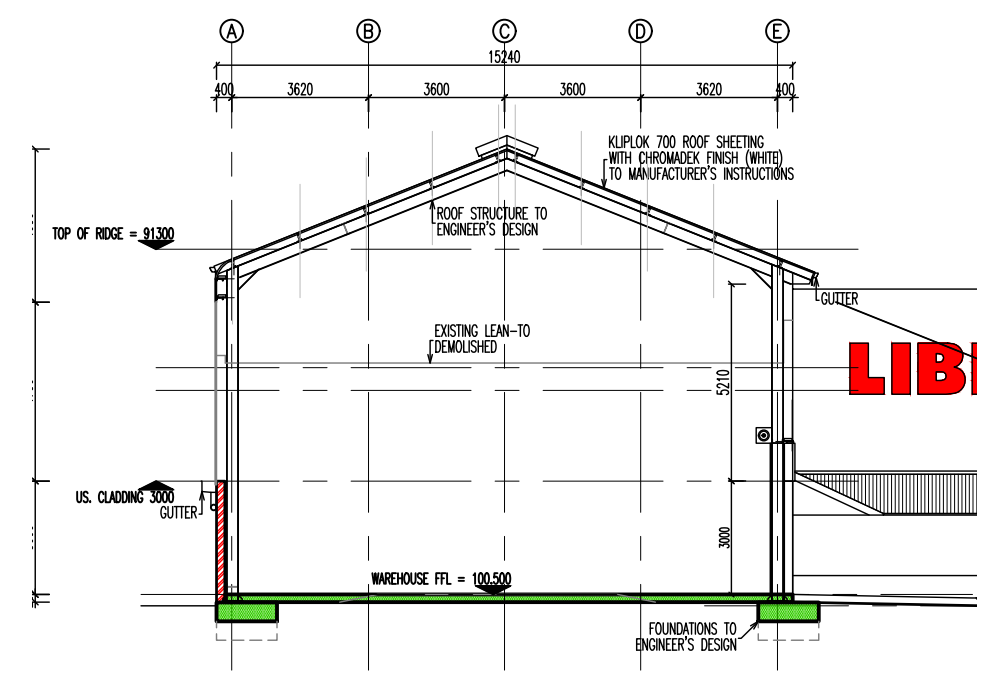

SOUTHWEST ELEVATION (WITNESS LANE)

SECTION B-B (EXISTING WAREHOUSE)

NORTHEAST ELEVATION

SECTION A-A

DETAIL ELEVATIONS
 Scale 1:100 (@ A1)

CONTRACT
LIBERTY LIQUORS
 PIETERMARITZBURG
 EXTENSION TO WAREHOUSE
 PROPERTY OWNERS:
 ROBINSON LIQUORS (Pty) Ltd
 PROPERTY DESCRIPTION:
 PORTION 19 OF ERF 2625 PIETERMARITZBURG
 180 CHEIF ALBERT LUTHULI ROAD, PIETERMARITZBURG
 DRAWING TITLE
 SKETCH PROPOSAL
 ELEVATIONS, SECTIONS