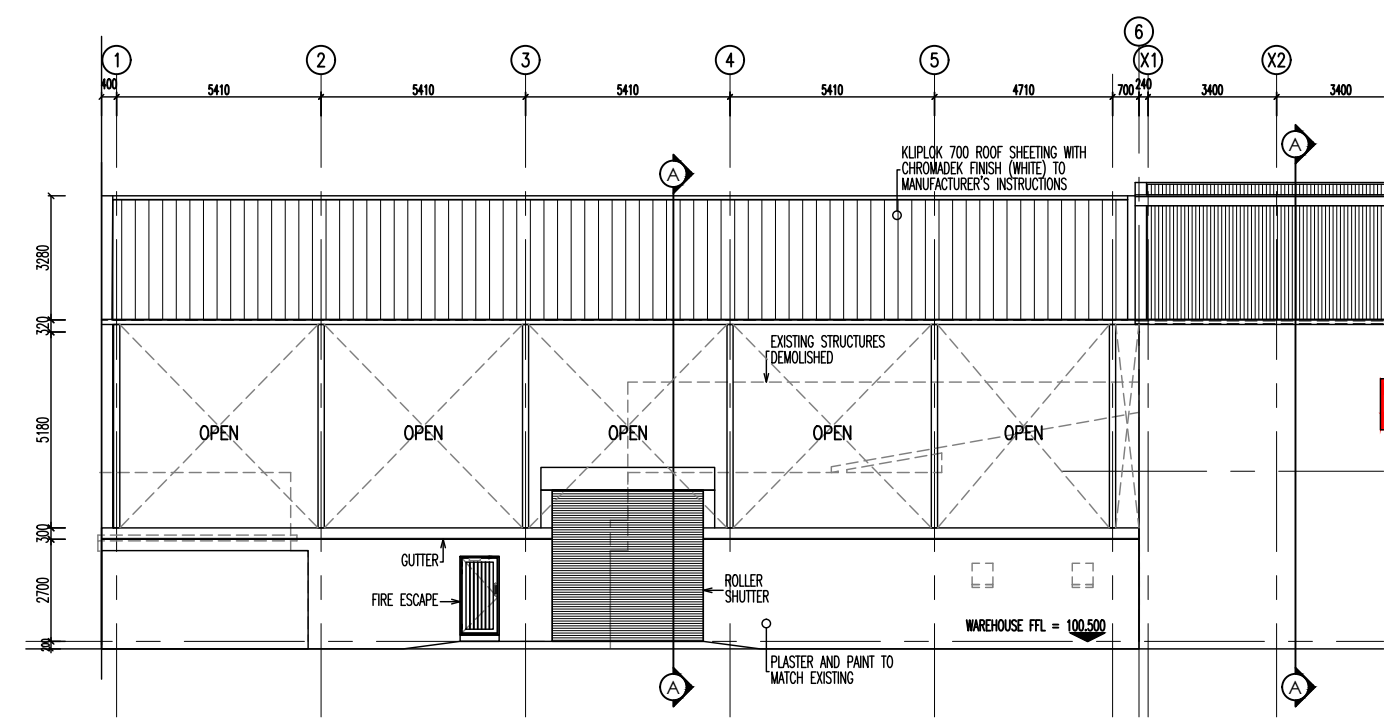

SOUTHWEST ELEVATION (WITNESS LANE)

SECTION B-B (EXISTING WAREHOUSE)

NORTHEAST ELEVATION

SECTION A-A

DETAIL ELEVATIONS
 Scale 1:100 (@ A1)

CONTRACT
LIBERTY LIQUORS
 PIETERMARITZBURG
 EXTENSION TO WAREHOUSE
 PROPERTY OWNERS:
 ROBINSON LIQUORS (Pty) Ltd
 PROPERTY DESCRIPTION:
 PORTION 19 OF ERF 2625 PIETERMARITZBURG
 180 CHEIF ALBERT LUTHULI ROAD, PIETERMARITZBURG
 DRAWING TITLE
 SKETCH PROPOSAL
 ELEVATIONS, SECTIONS

FIRST ISSUED	SCALE	DRAWN	CHECKED
2023.02.06	1:100	TFM	TFM
CONTRACT No.		DRWG No.	REV.
M16-158/PM		1.304	B