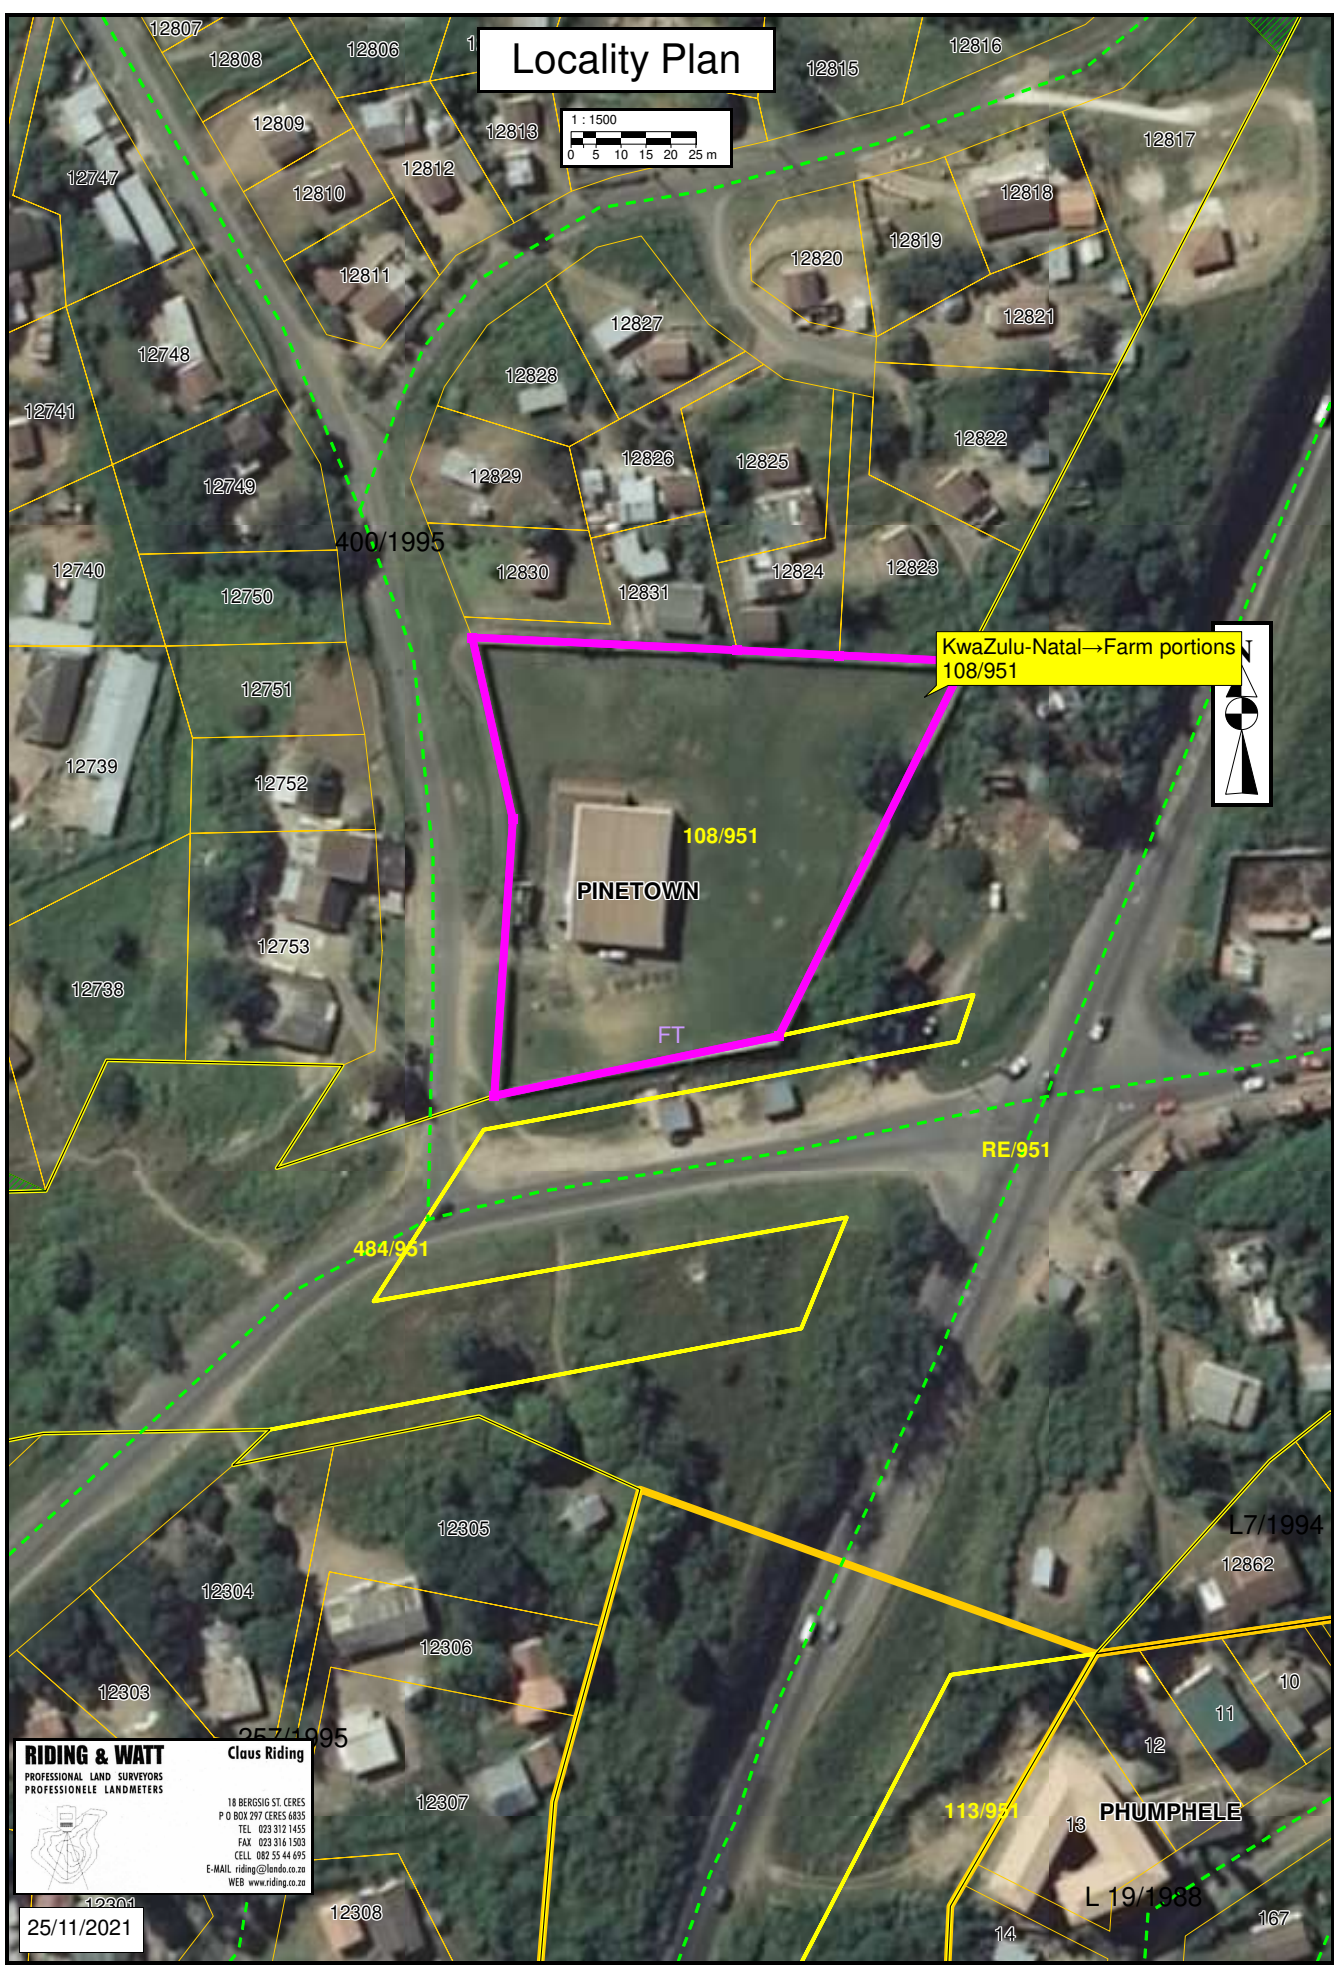

Locality Plan

KwaZulu-Natal -> Farm portions
108/951

108/951
PINETOWN
FT

484/951

RE/951

113/951

RIDING & WATT
PROFESSIONAL LAND SURVEYORS
PROFESSIONELE LANDMETERS

Claus Riding
18 BERGSIG ST. CERES
P O BOX 297 CERES 6835
TEL. 023 312 1455
FAX 023 316 1503
CELL. 082 55 44 495
E-MAIL riding@lands.co.za
WEB www.riding.co.za