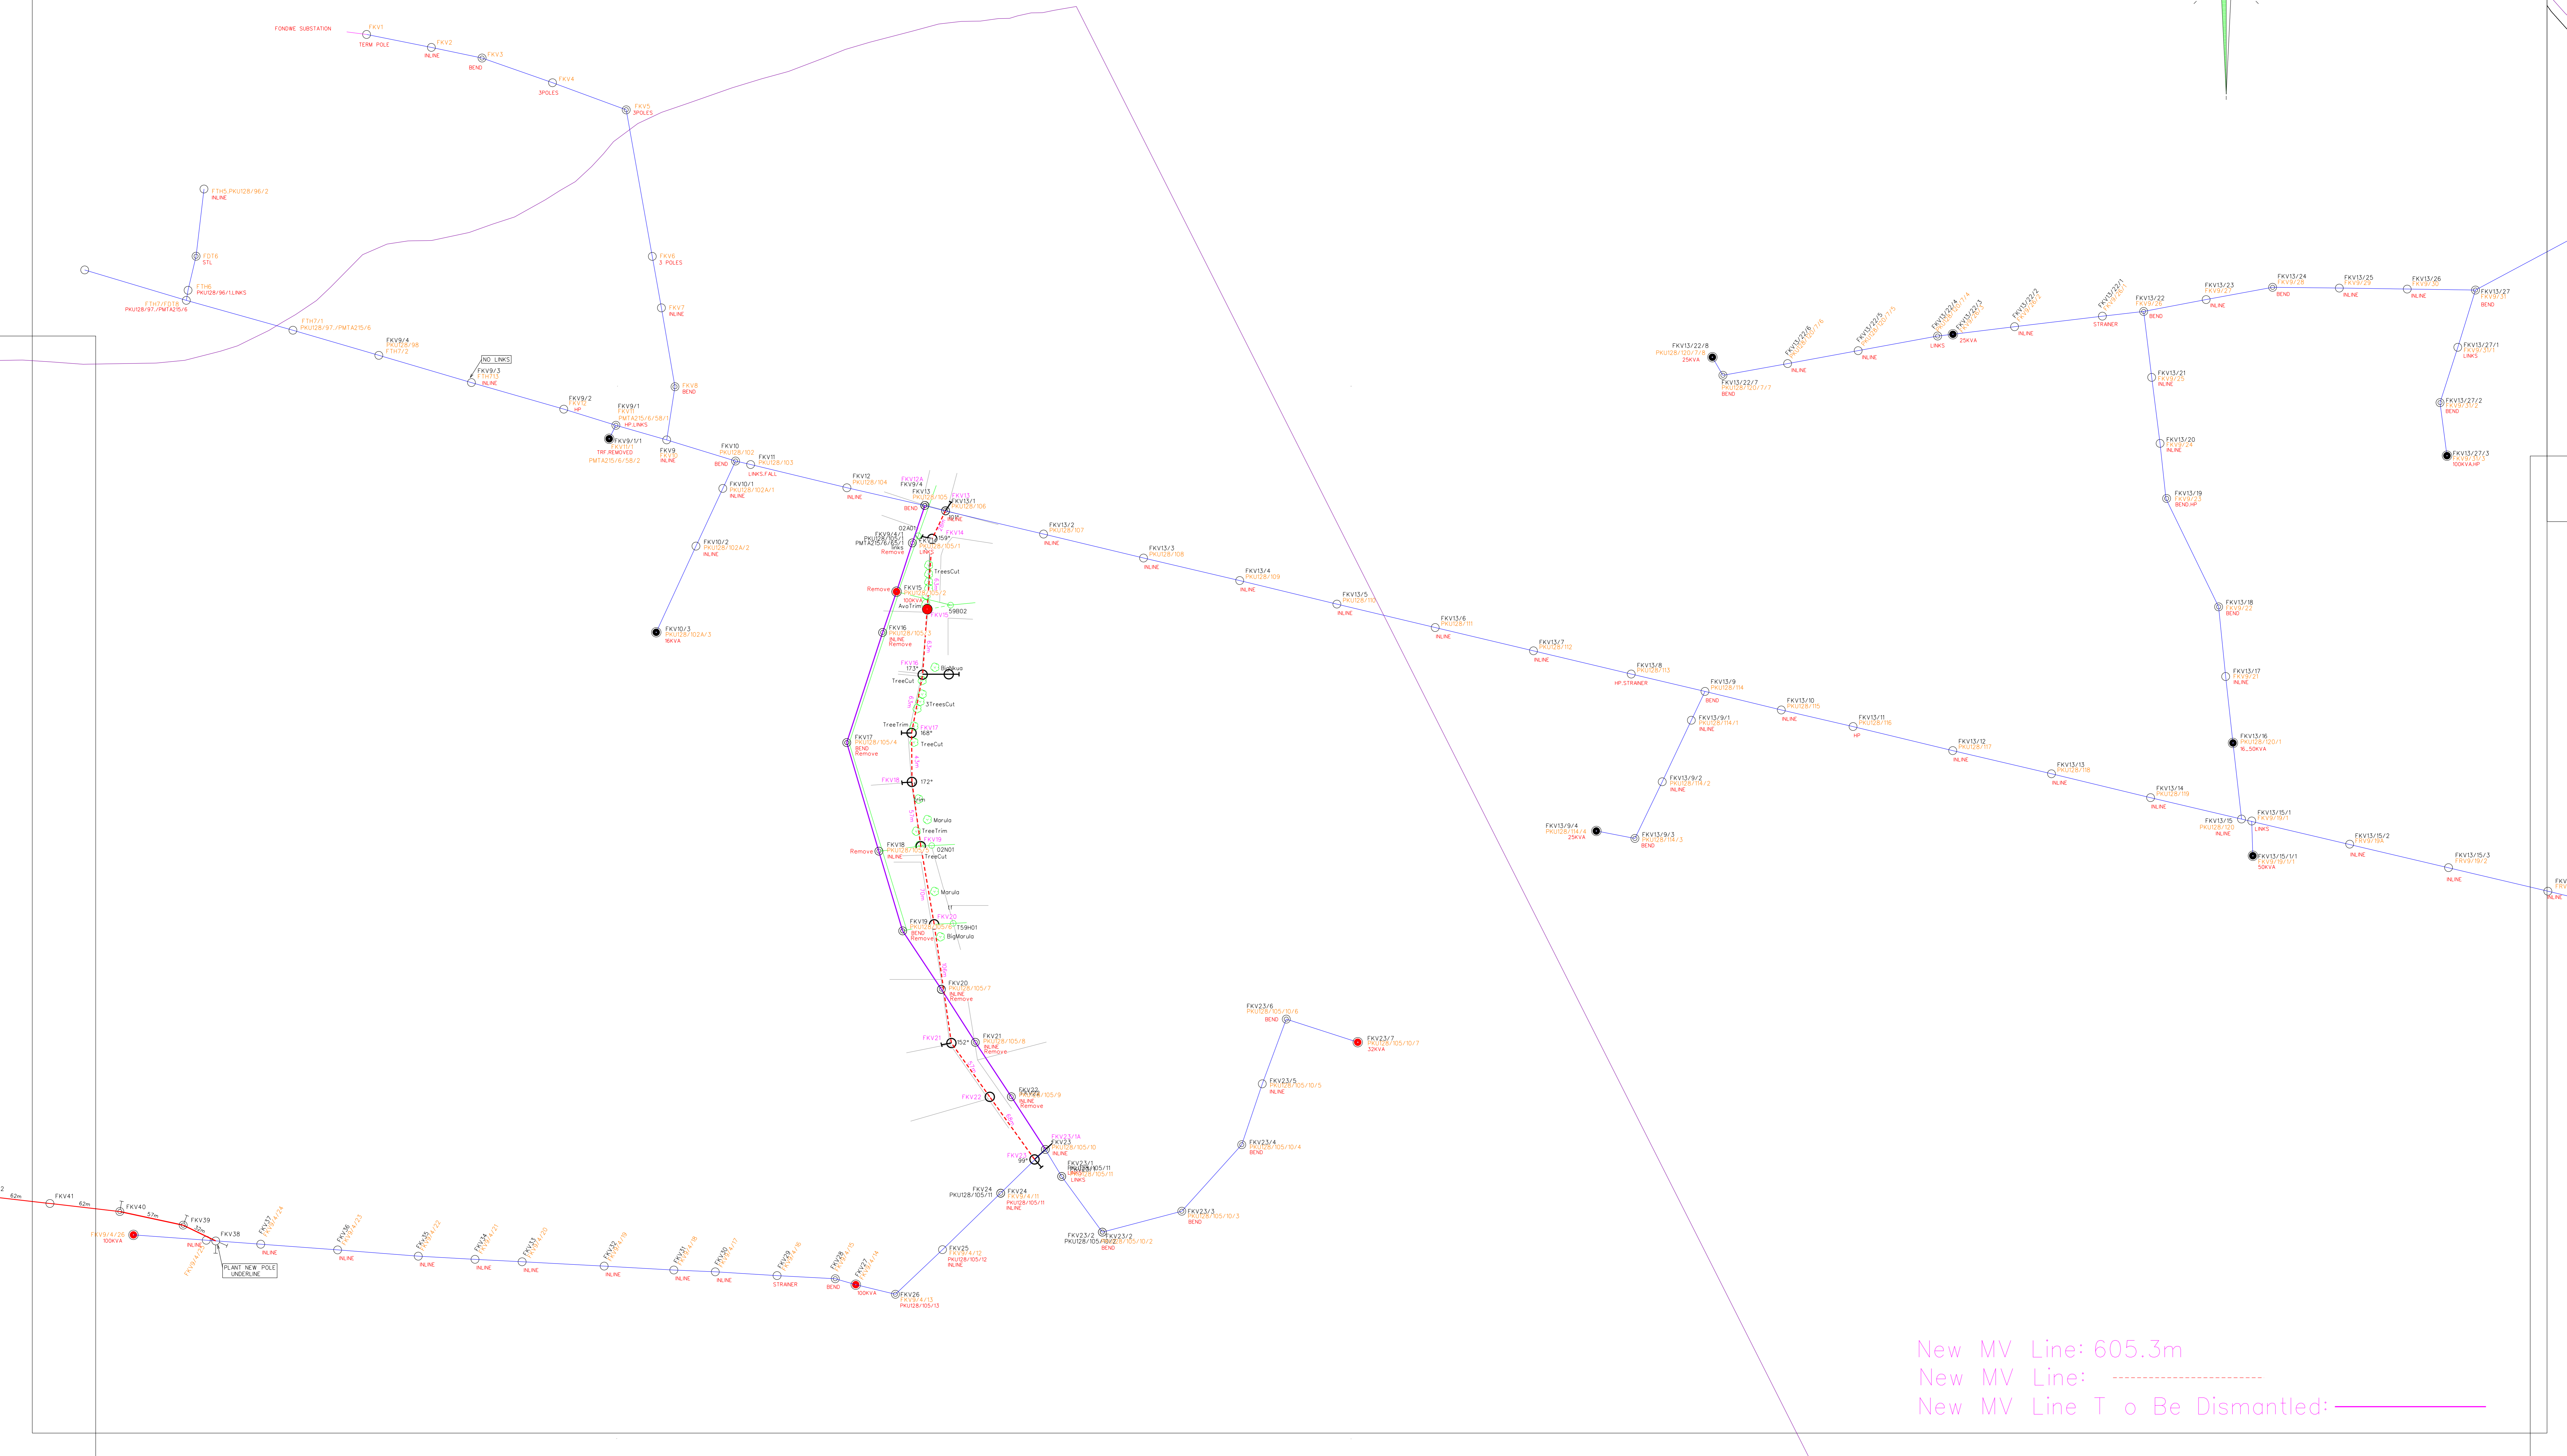

FONDWE KHALAVHA DATA CAPT, INTER-CONNECTOR & UPGRADE SHEET-6

New MV Line: 605.3m
New MV Line: -----
New MV Line T o Be Dismantled: _____