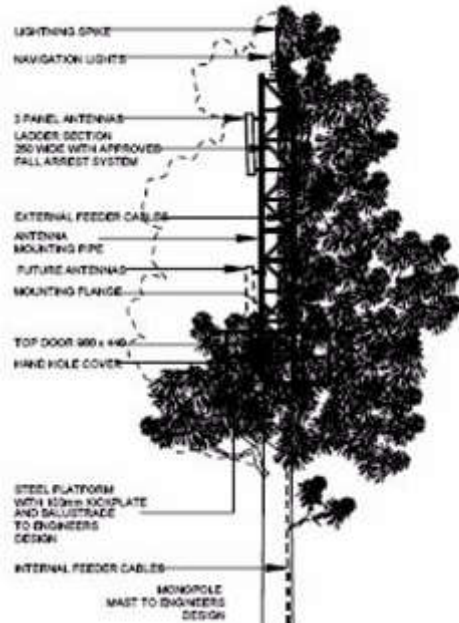

BASE STATION: POLOKWANE TP (BS 99778)

Facility Illustration

SITE SPECIFICATION

CIVIL INFO:

MAST HEIGHT/TYPE: 25m
Tree type mast

SITE SIZE:
10m x 10m

FENCE TYPE: Steel Palisade

SITE TYPE: Macro

CO ORDS: S23° 54' 37,53"
E29° 27' 47.86"

HASL: 1294m

CONTACT INFO:

PROPERTY OWNER:
Polokwane Municipality

CONTACT NUMBERS:
Mrs. Molatelo Mashego
015 290 2075/ 083 992 9235

ADDRESS:

Voortrekker Park, Next to parking
area of Polokwane Municipal
Swimming Pool, Burger Street,
Polokwane Municipality

REMARKS:

SCALE: NOT TO SCALE
DRAWN BY: Tekplan
TEL: 015 291 4177