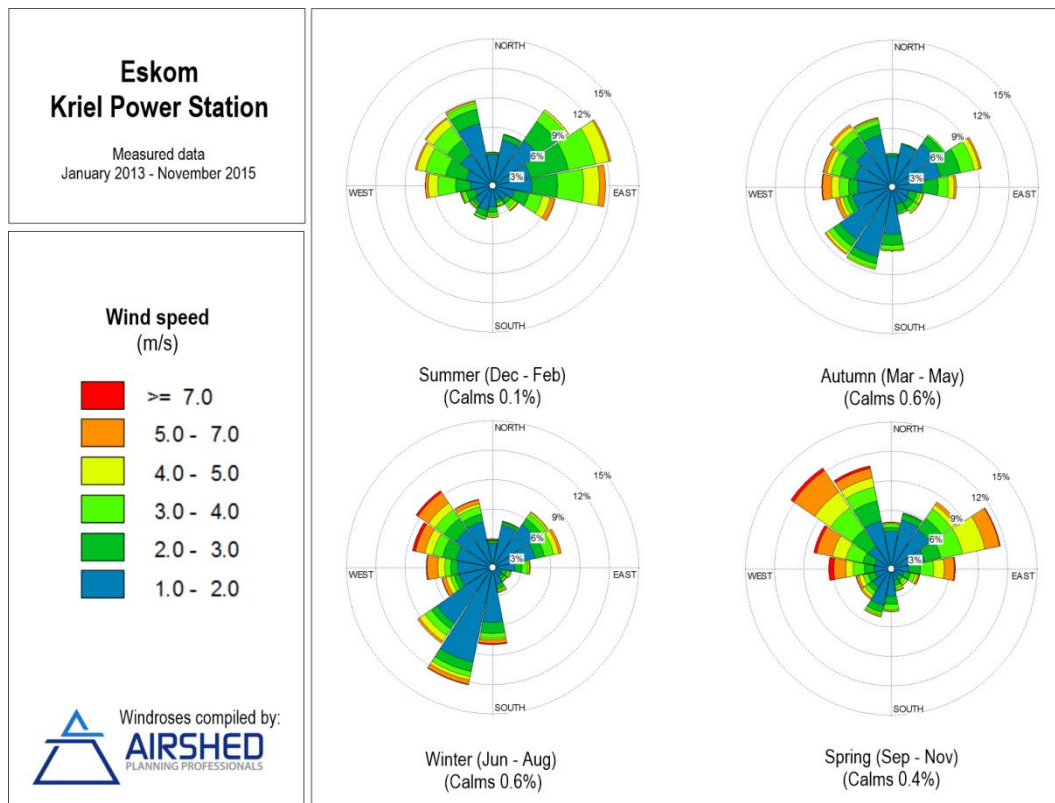

FIGURE 9: PERIOD, DAYTIME AND NIGHT-TIME WIND ROSES FOR KRIEL

FIGURE 10: SEASONAL WIND ROSES