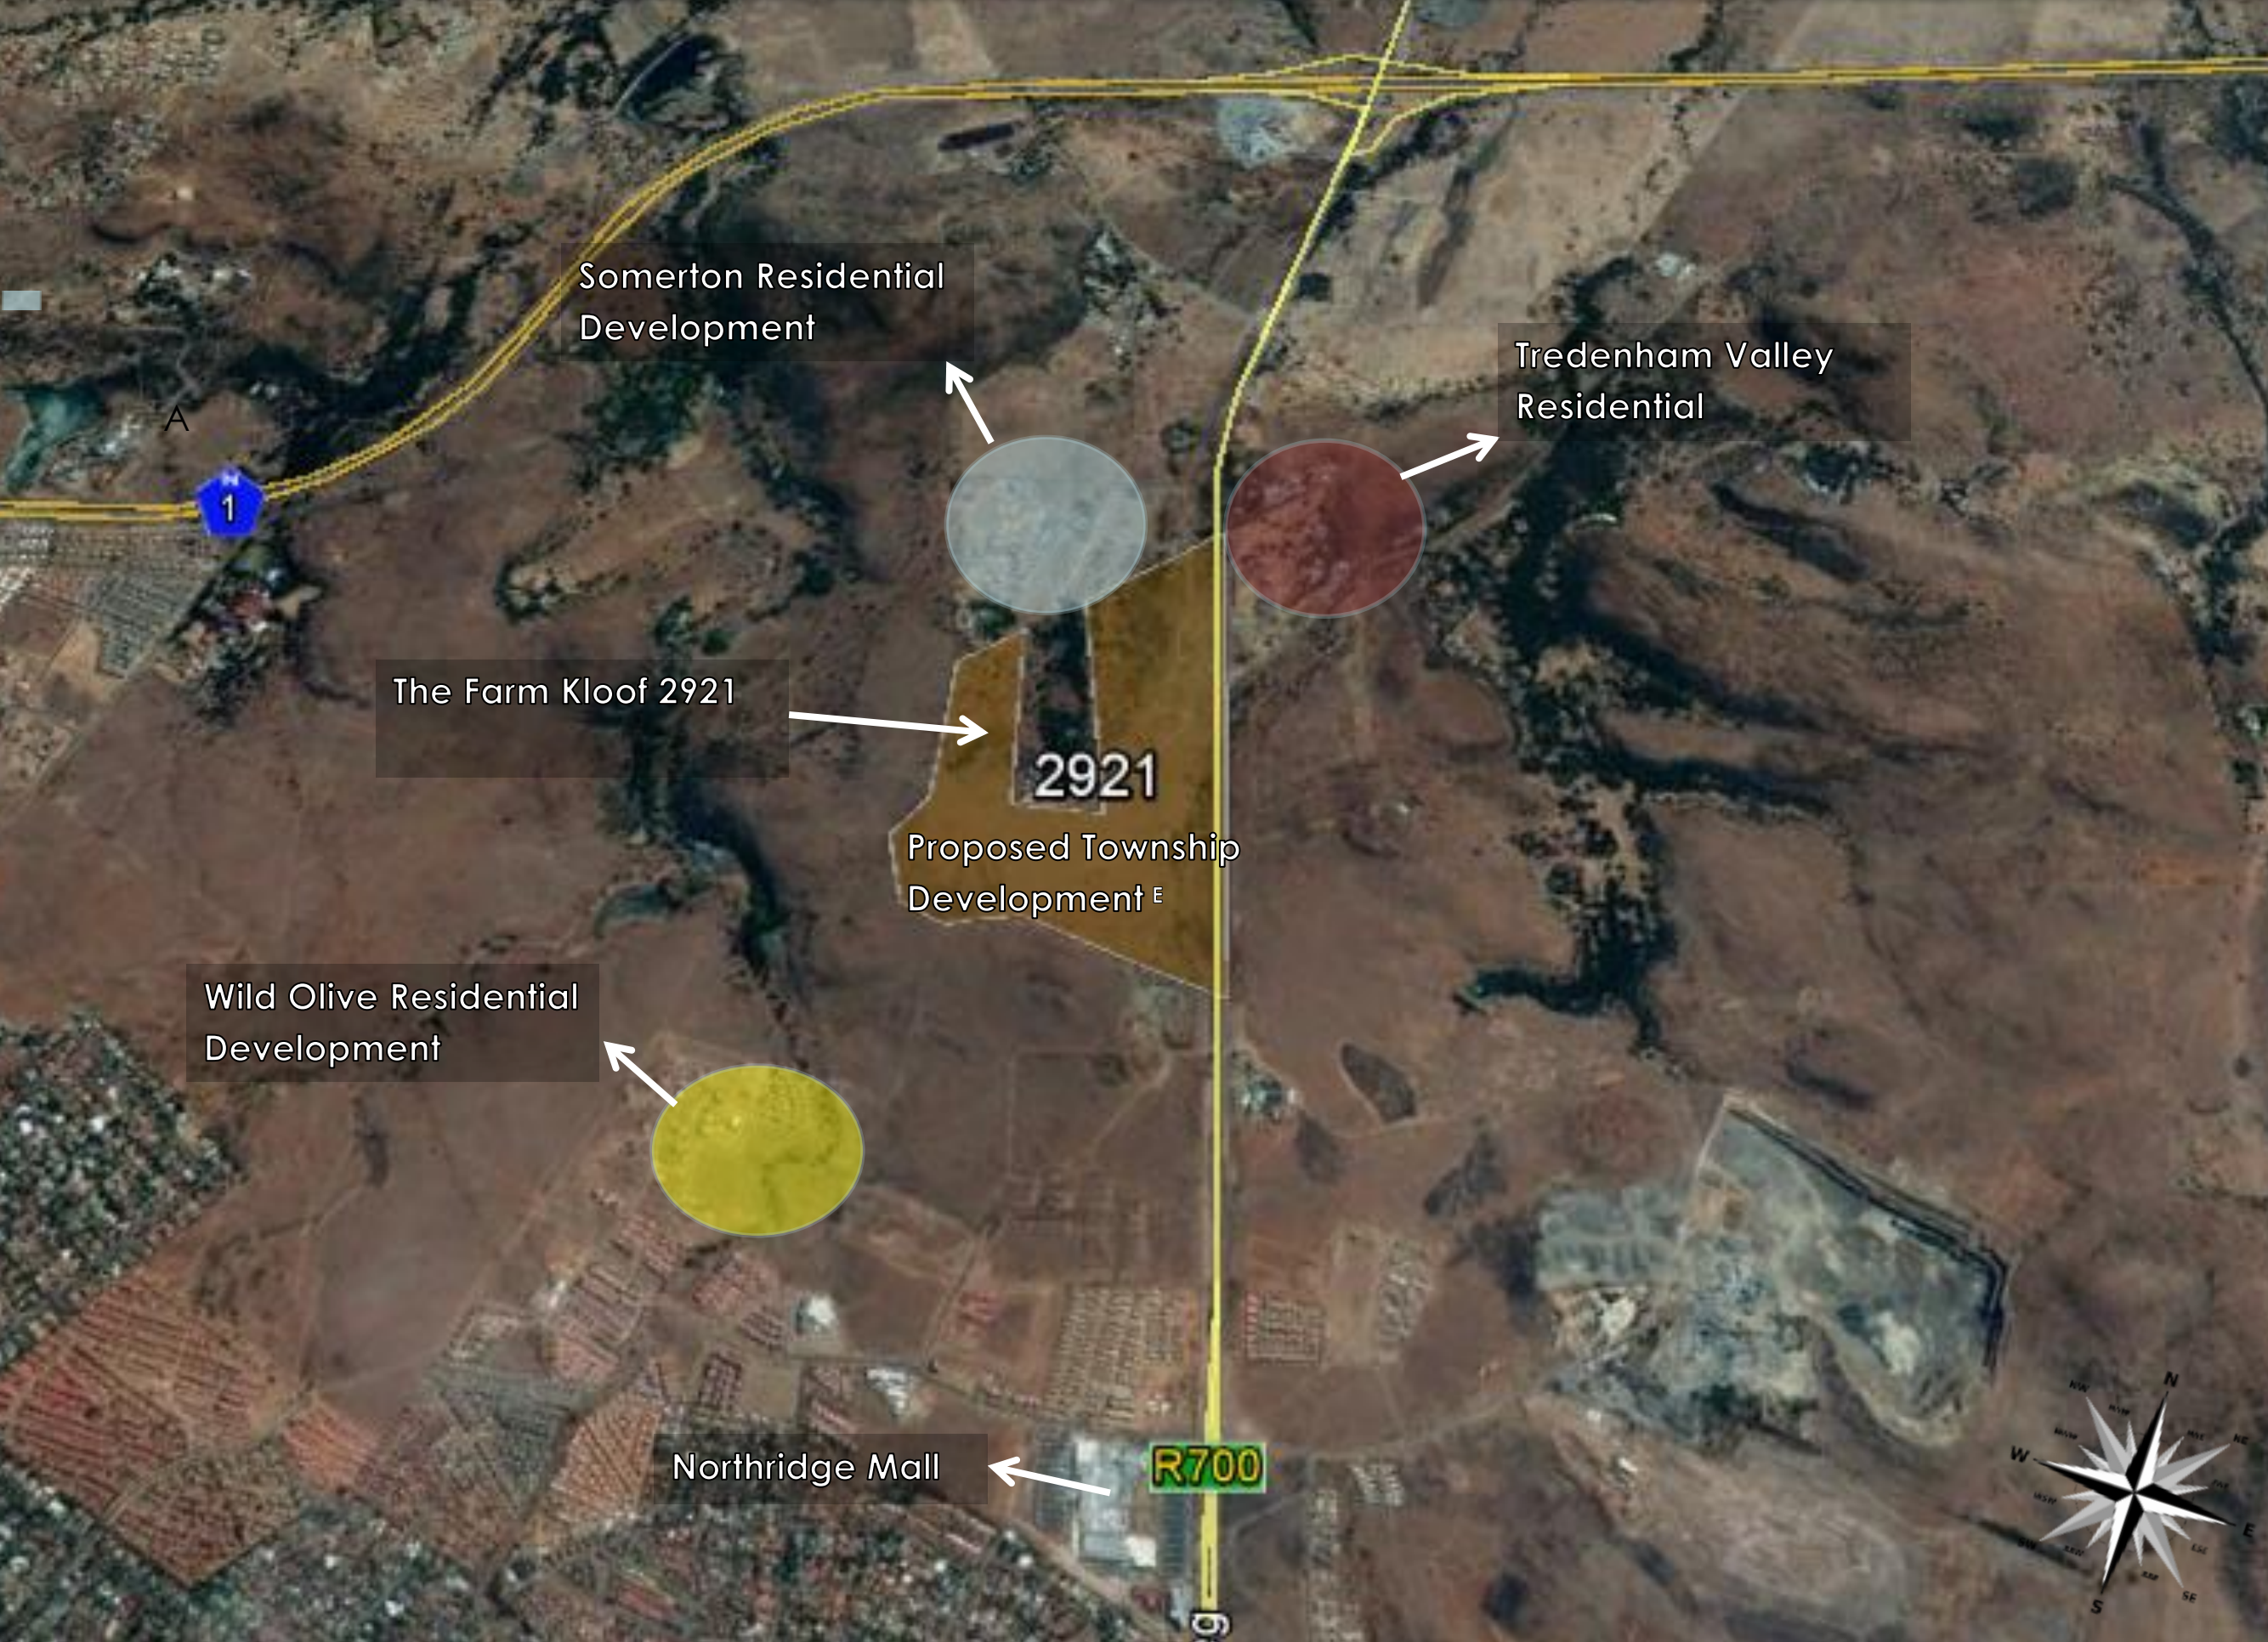

Annexure A

Locality Map

Legend:

- Proposed Township Development (Farm Kloof 2921)
- Somerton Residential Development
- Wild Olive Residential Development
- Tredenham Valley Residential Development

LOCALITY MAP