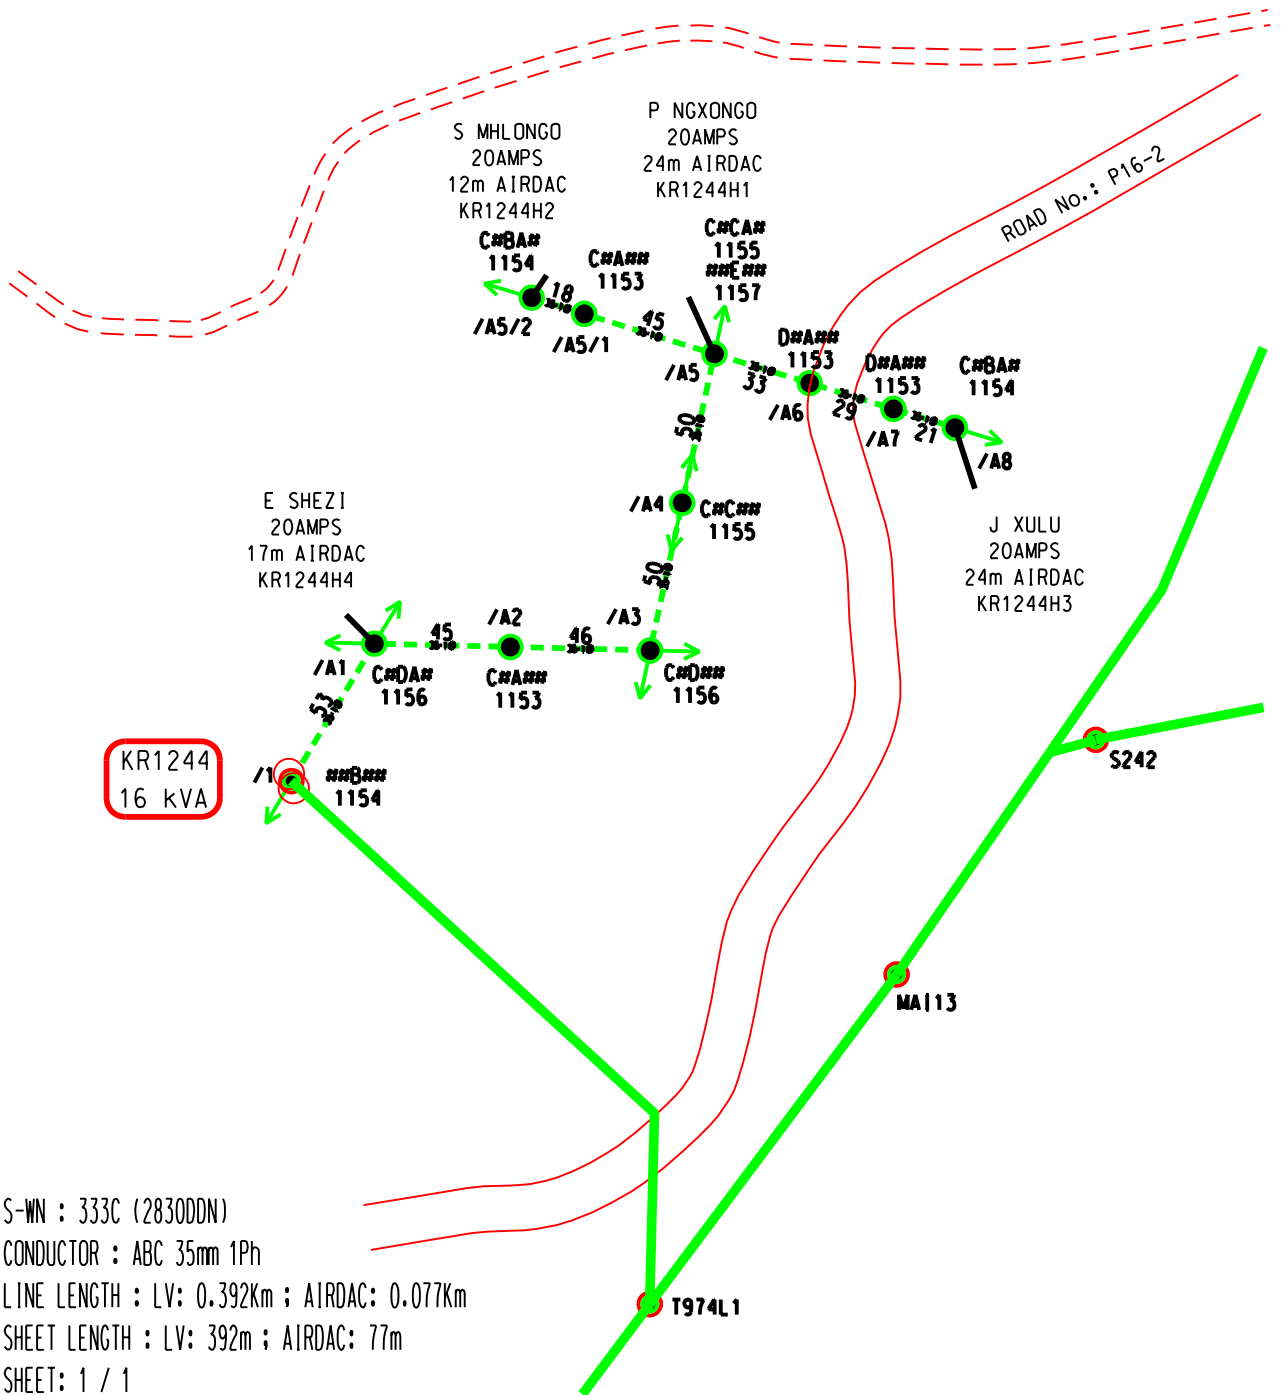

TUGELA LOCATION No. 4674
MRS PETTY (072 386 0104)
CUSTOMER

KR1244
16 kVA

S-WN : 333C (2830DDN)
CONDUCTOR : ABC 35mm 1Ph
LINE LENGTH : LV: 0.392km ; AIRDAC: 0.077km
SHEET LENGTH : LV: 392m ; AIRDAC: 77m
SHEET: 1 / 1
SCALE 1 : 2500

SURVEYOR : BC Mkhize

	DRAWN GETEKEN	MM	CHKD NAGES	NL	AUTH MAS	REV	DATE DATUM	14/04/2014
	MADUNGELLA RURAL 55kV SUPPLY TO : P NGXONGO and 4 Others						D MM/015 GTX : G122566932	
							GPS: G122566932	