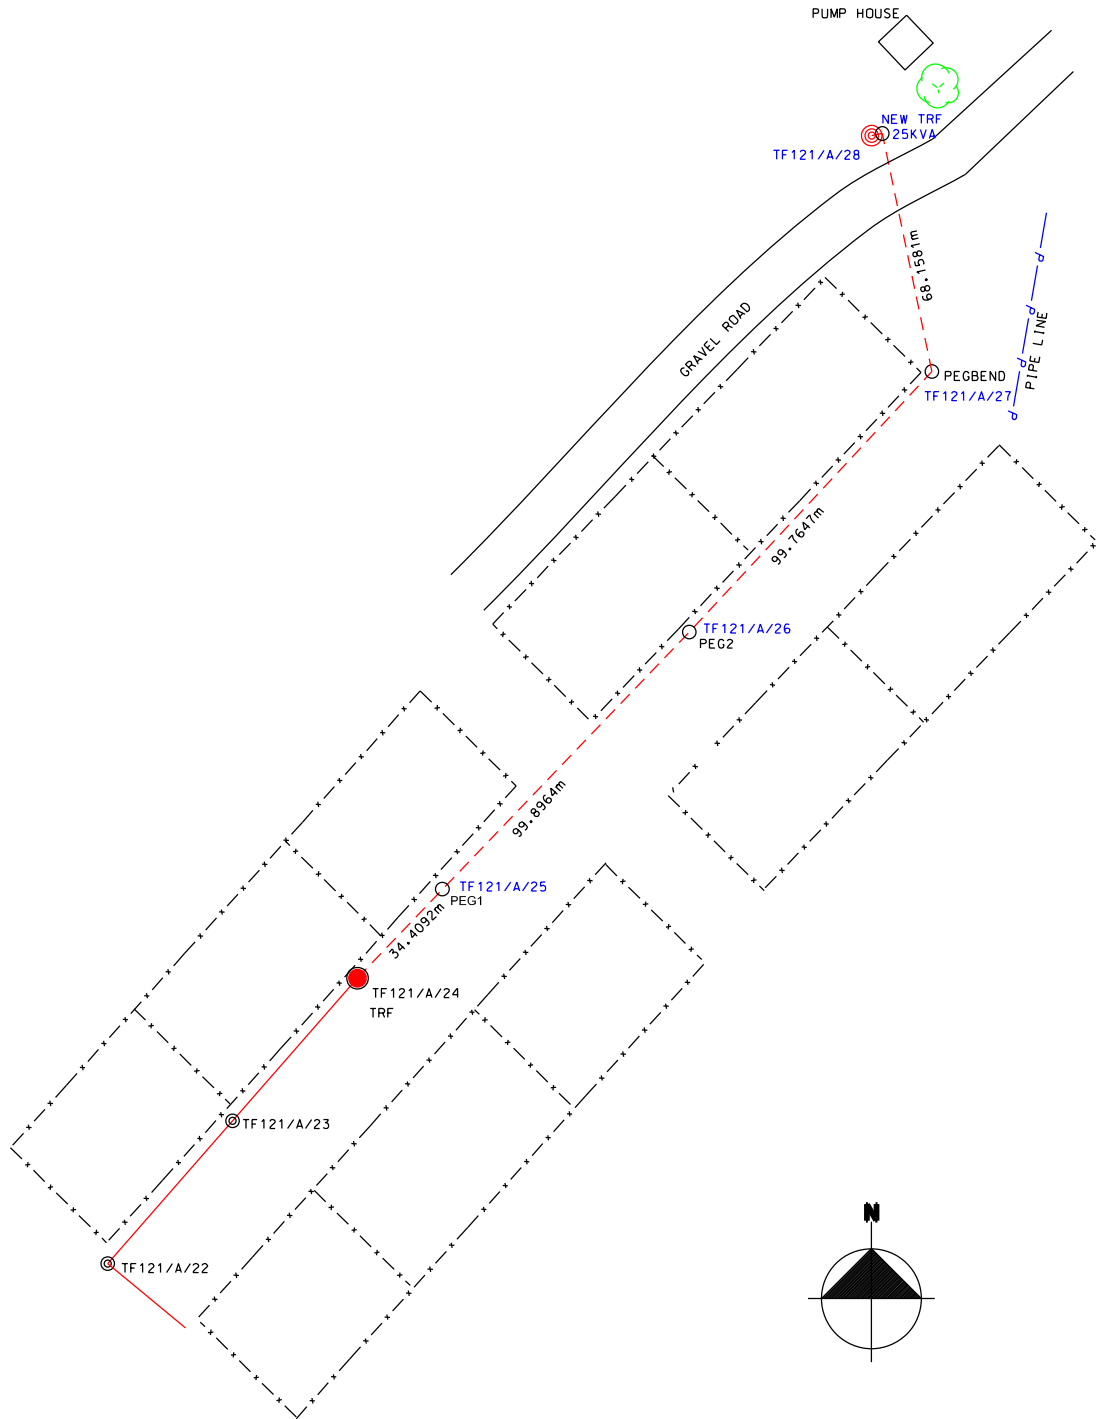

# Gamma 891LT

DISTRIBUTION  
ENGINEERING  
NORTHERN REGION  
LAND DEVELOPMENT

P.O. BOX 3499  
PIETERSBURG 0700  
TEL. (015) 299 0525  
FAX. (015) 295 7550

FEEDER:	CUSTOMER:
PROJECT NO:	PROPERTY:
CONDUCTOR:	
LENGTH OF LINE:	km. COMPILATION:
SURVEYOR:	SCALE:
DRAUGHTSPERSON:	PAGE: __ OF __