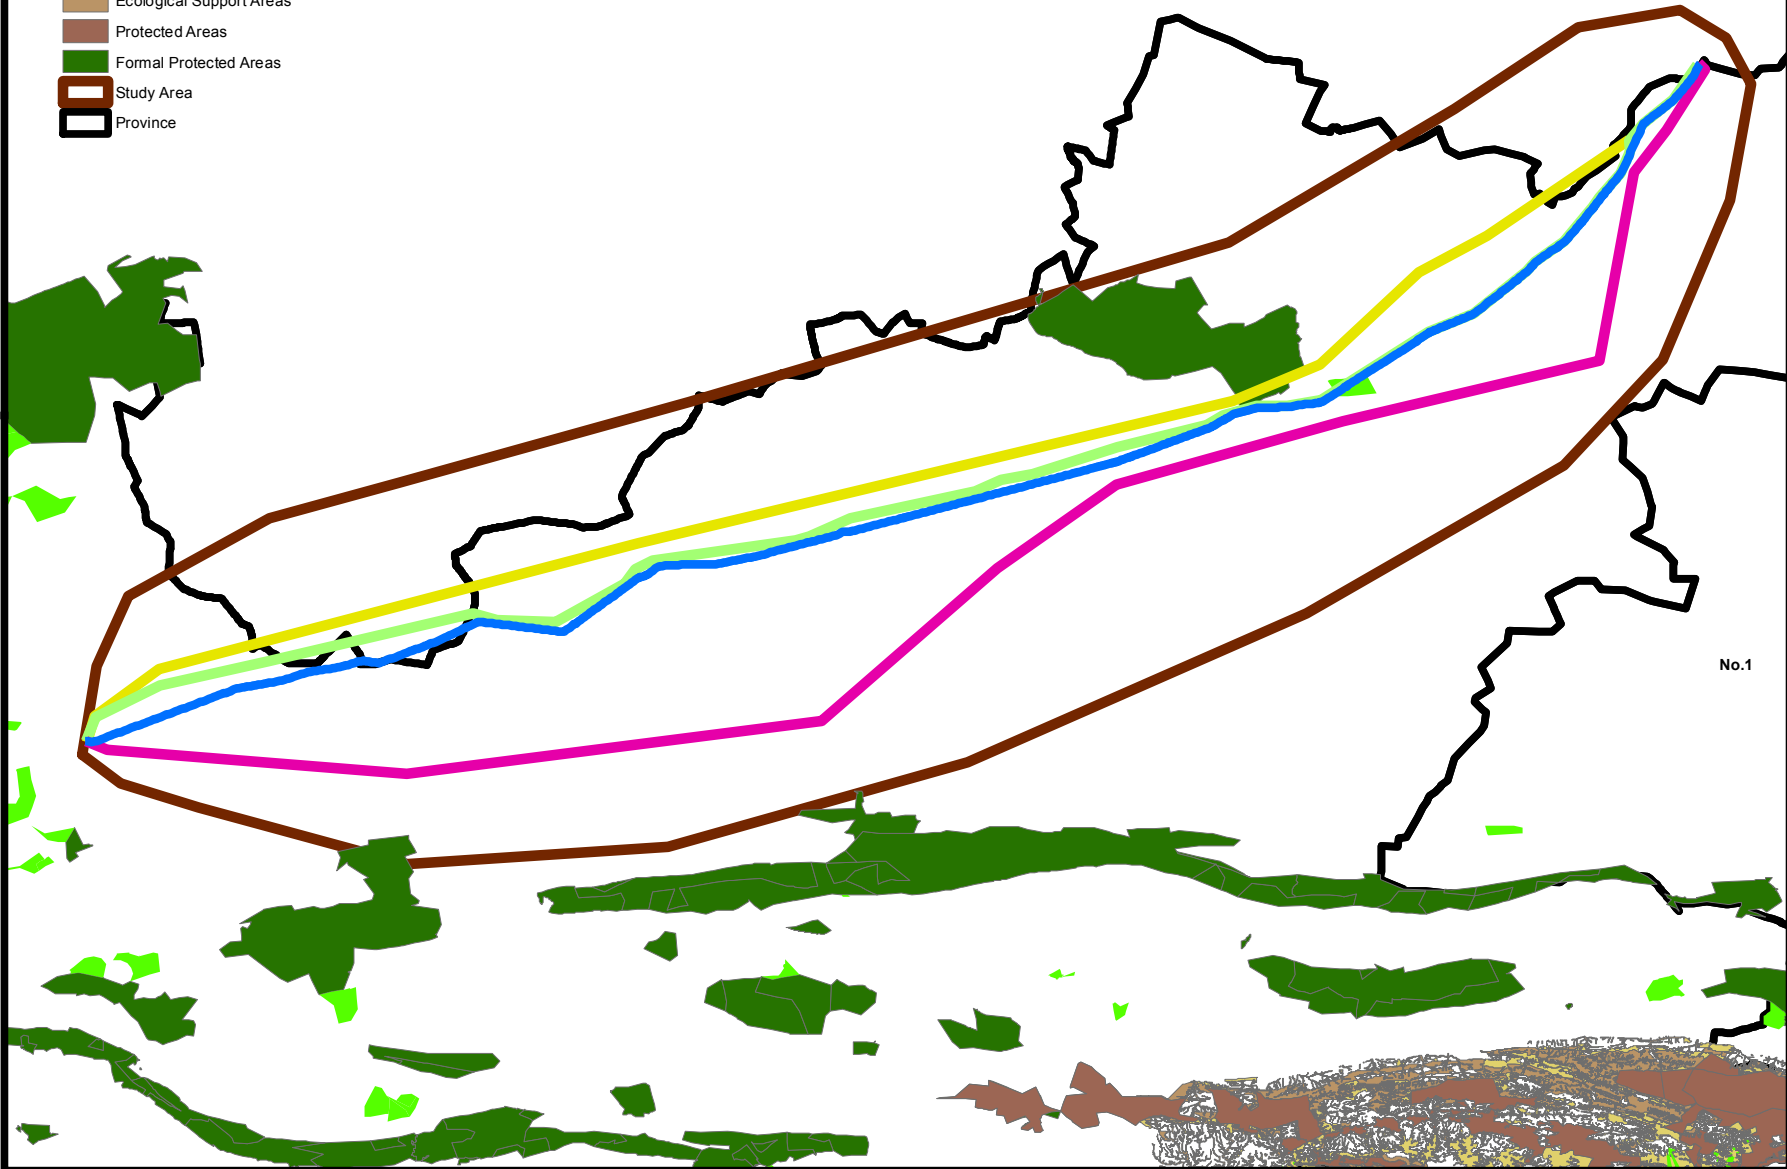

Map Title: **Gamma to Kappa(Koruson) Line
Critical Biodiversity Areas
& Ecological Support Areas**

Legend

- new file Gamma-Kappa_1_765kV
- Option 1
- Option 2
- Option 3
- Informal Protected Areas

Critical Biodiversity Areas & Ecological Support Areas

- CBA**
- Critical Biodiversity Areas
 - Ecological Support Areas
 - Protected Areas
 - Formal Protected Areas
 - Study Area
 - Province

No.1

Gamma to Kappa(Koruson) Line		<p>N</p>
<p>Client: Eskom Central Region</p>	<p>Prepared: Nzumbululo Heritage Solutions</p>	