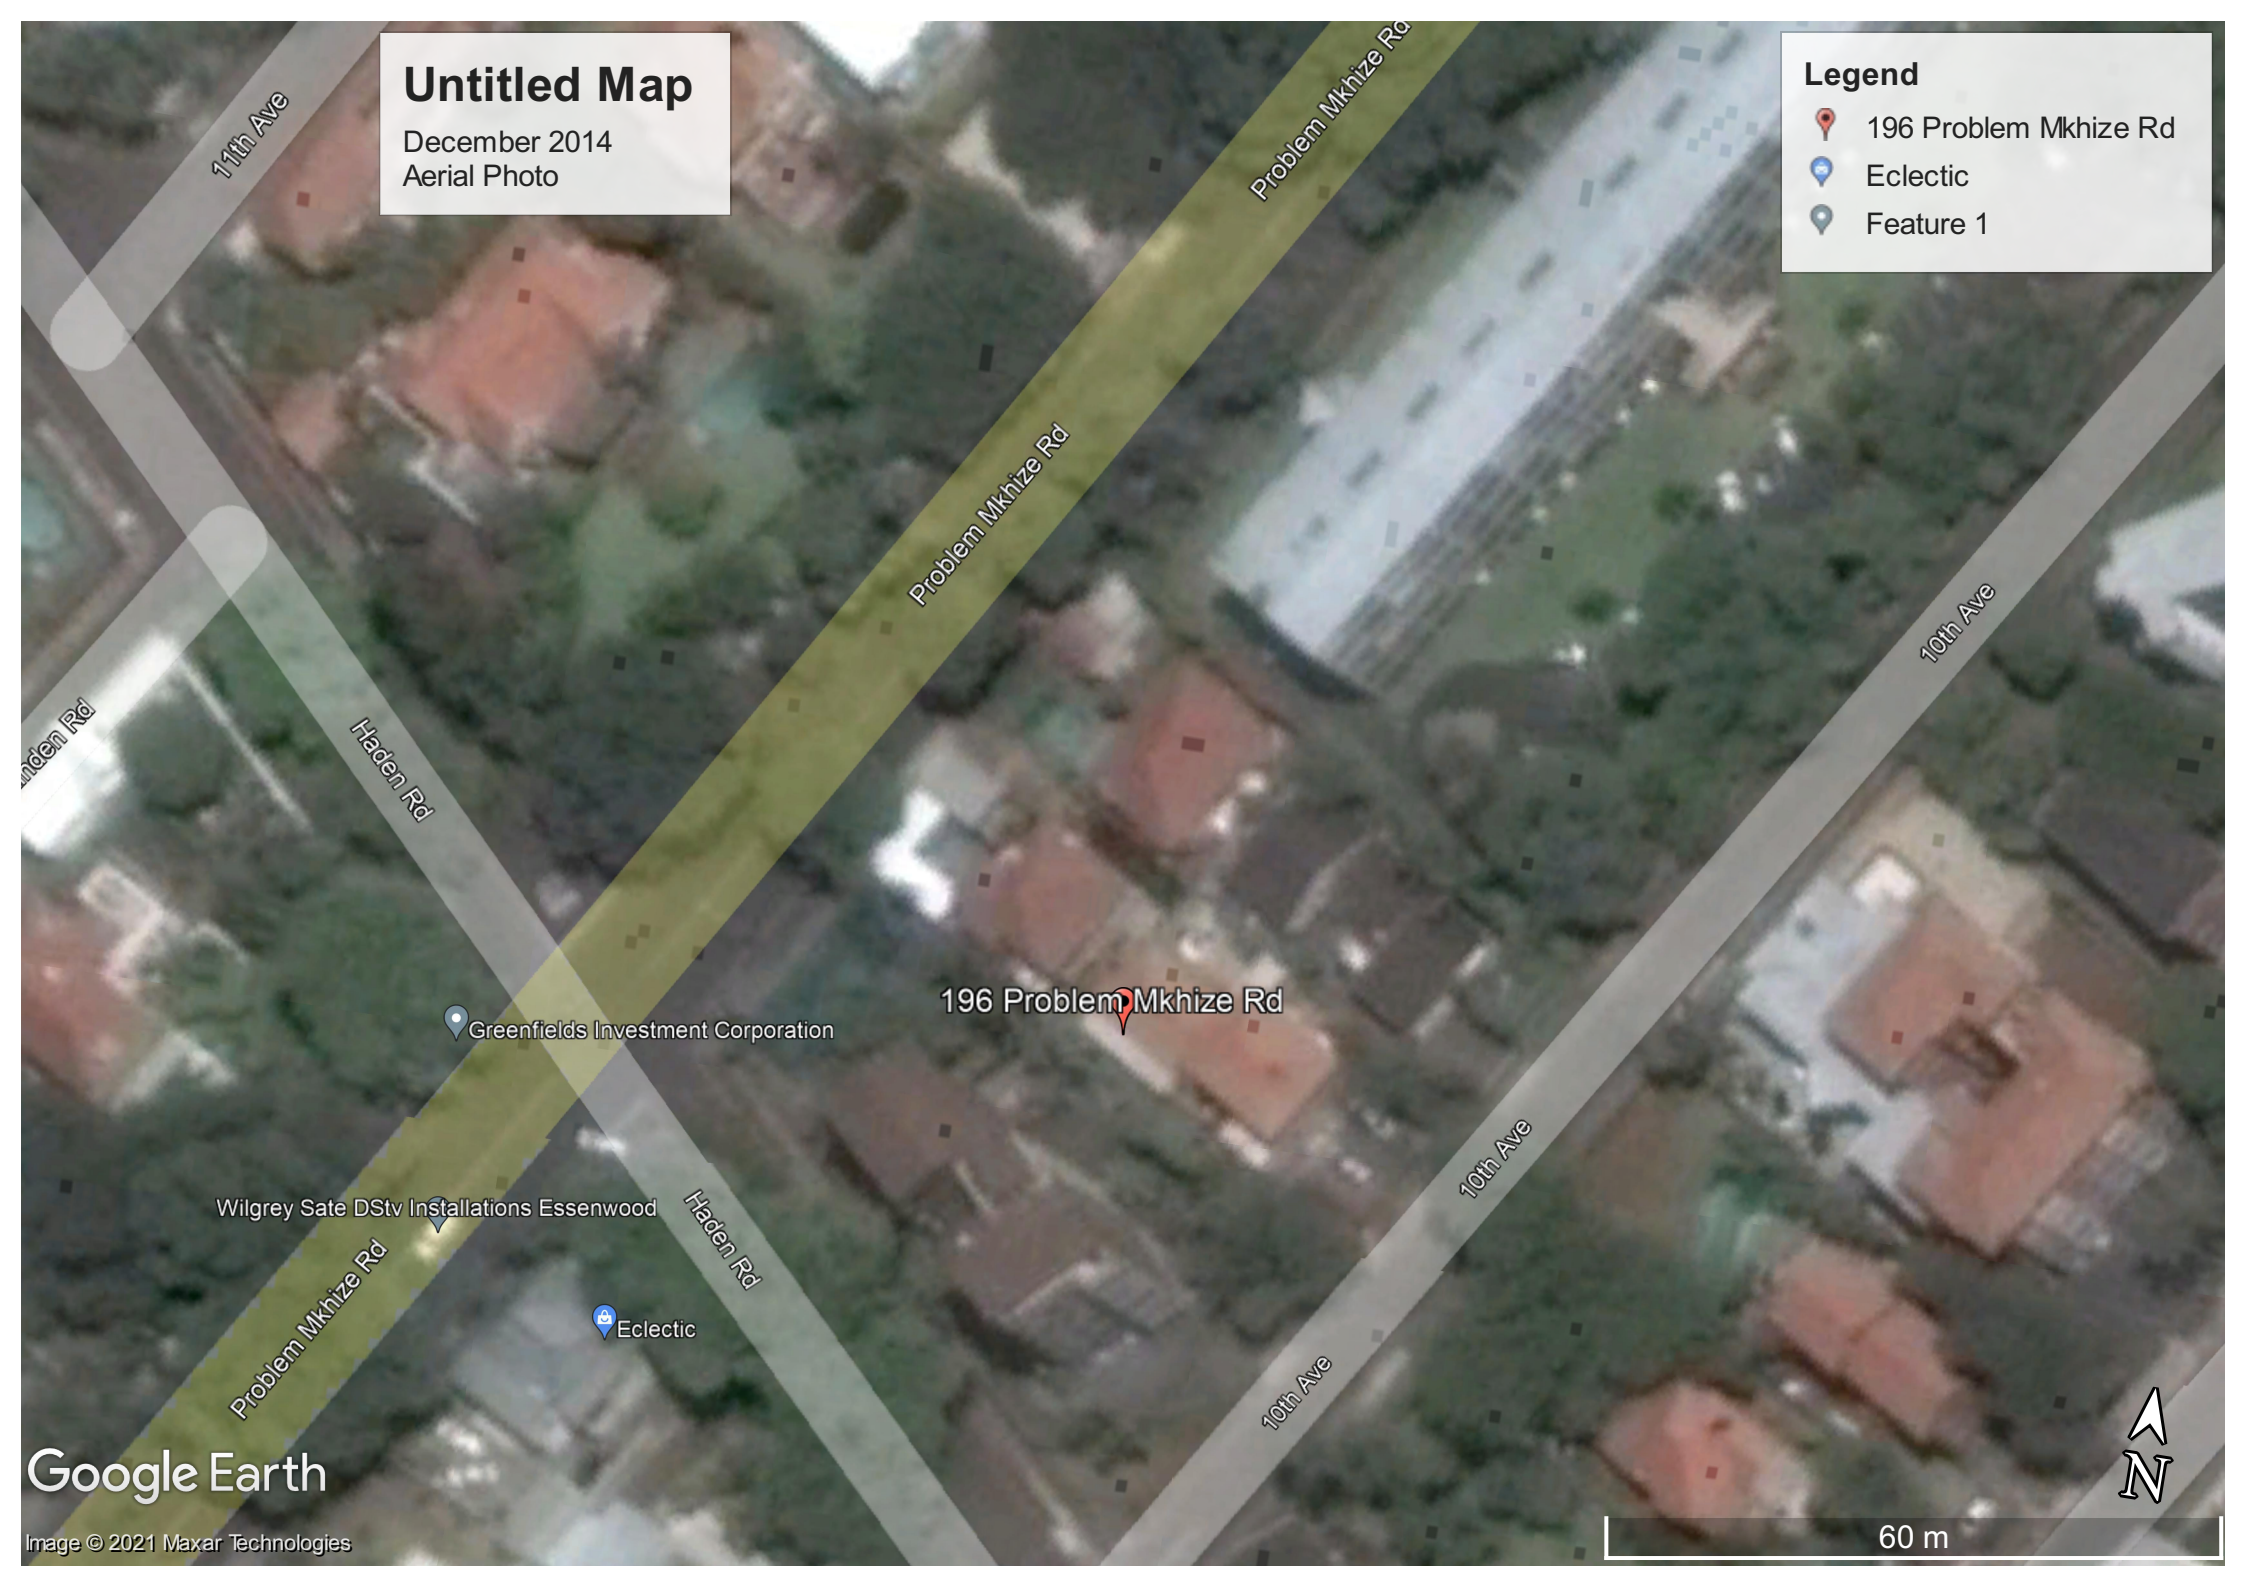

Untitled Map
December 2014
Aerial Photo

Legend

-  196 Problem Mkhize Rd
-  Eclectic
-  Feature 1

Google Earth

Image © 2021 Maxar Technologies

60 m