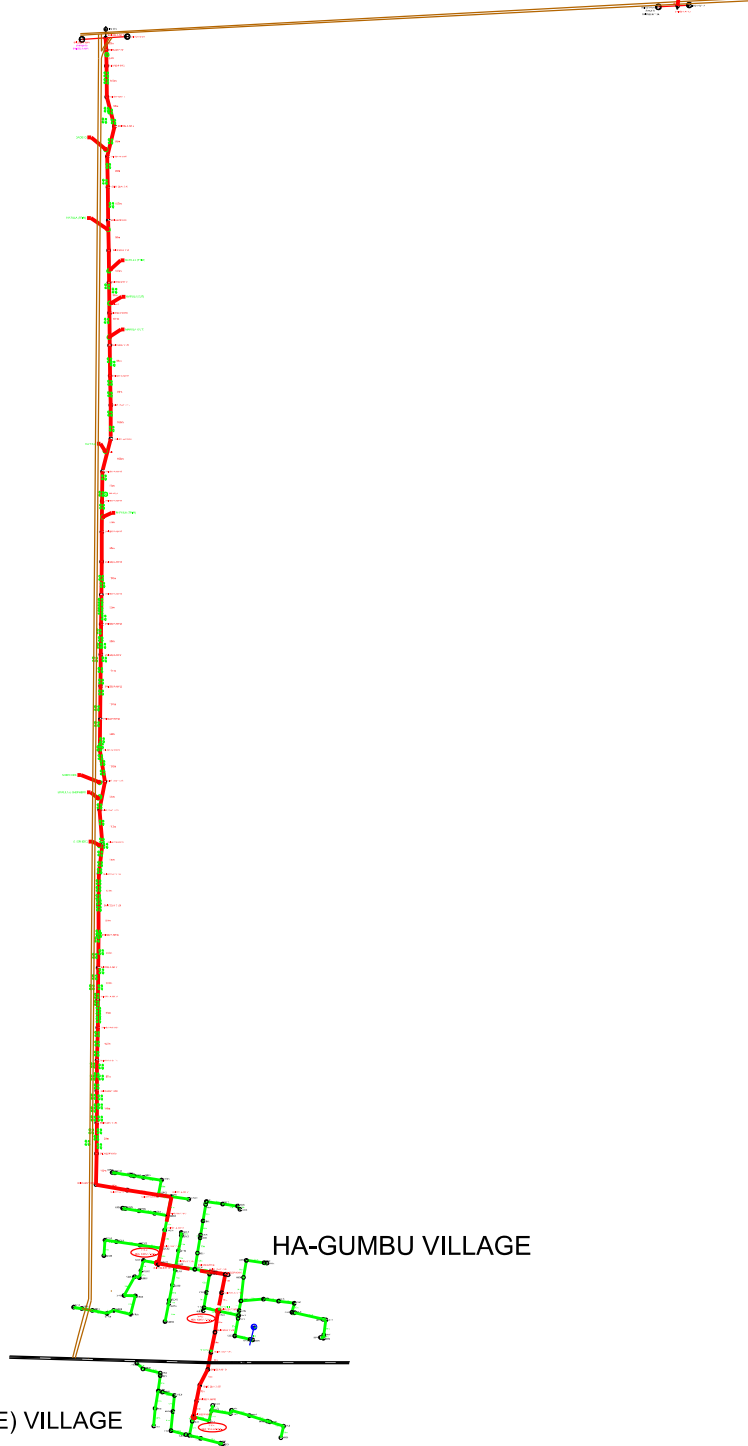

# HA-GUMBU VILLAGE

LWAPOU (MUKUNUNDE) VILLAGE

HA-GUMBU VILLAGE

DISTRIBUTION  
ENGINEERING  
NORTHERN REGION  
LAND DEVELOPMENT

P.O. BOX 3499  
PIETERSBURG 0700  
TEL. (015)299 0525  
FAX. (015)295 7550

<b>FEEDER:</b>	MASISI 22KV	<b>CUSTOMER:</b>	ESKOM
<b>PROJECT NO:</b>	GUMBU ELECTRIFICATION PEGGING	<b>PROPERTY:</b>	GUMBU VILLAGE
<b>CONDUCTOR:</b>		LWAPOU VILLAGE	
<b>LENGTH OF LINE:</b>	New LV line = 4,728.5 New MV line = 4,634	<b>COMPILATION:</b>	2015/08/21
<b>SURVEYOR:</b>	BALOYI M.I	<b>SCALE:</b>	
<b>DRAUGHTSPERSON:</b>	BALOYI M.I	<b>PAGE:</b>	<u>1</u> OF <u>1</u>