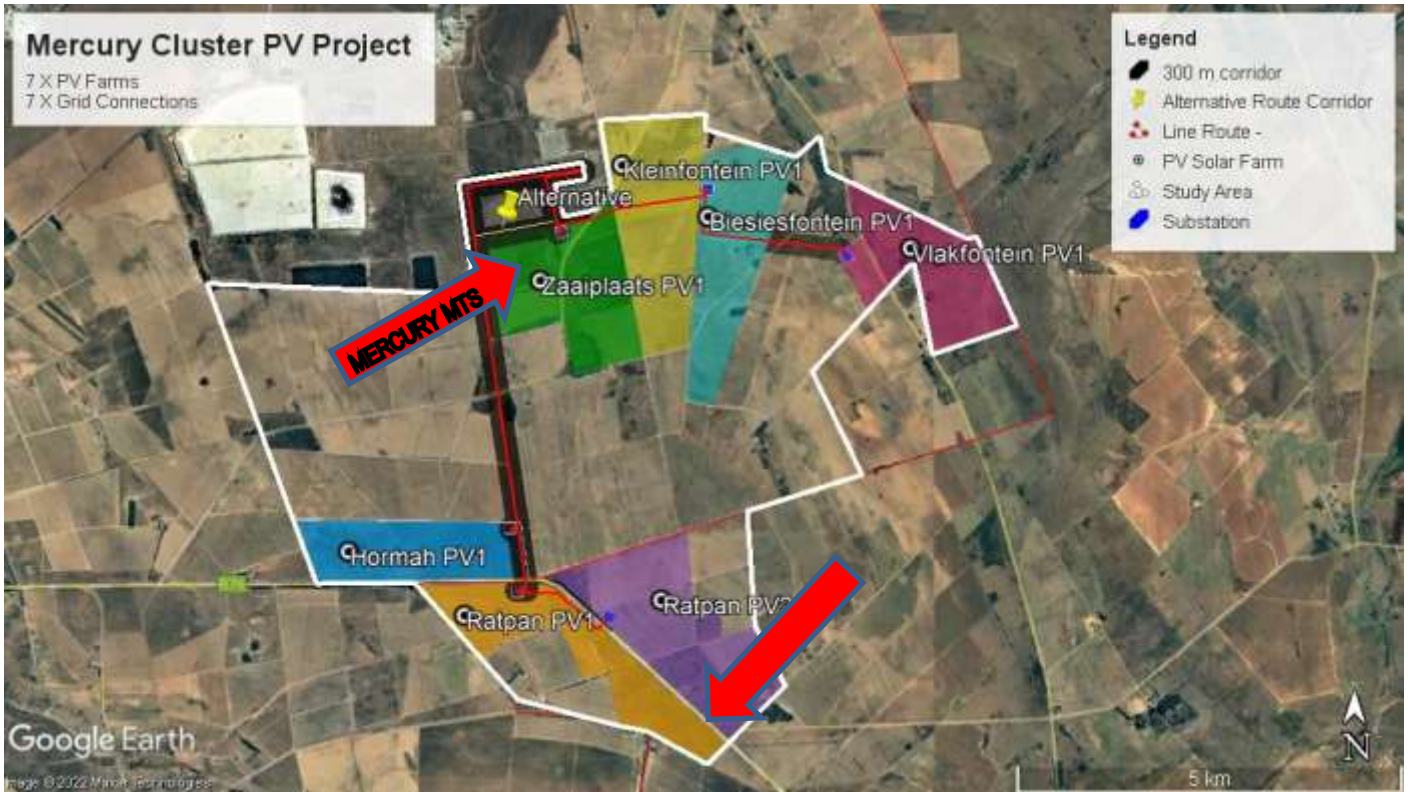

# MERCURY CLUSTER SOLAR PV PROJECT 80MW RATAPN SOLAR PV1

**Proof of Placement of Onsite Advertisement**  
Notices were placed on 22 March 2022

Placement on the along the R6 adjacent to the proposed Ratpan solar PV site

**Placement along the grid connection route**

**Placement at the gate of the Viljoenskroon Post Office**

**Placement at the Mercury Main Transmission Substation**