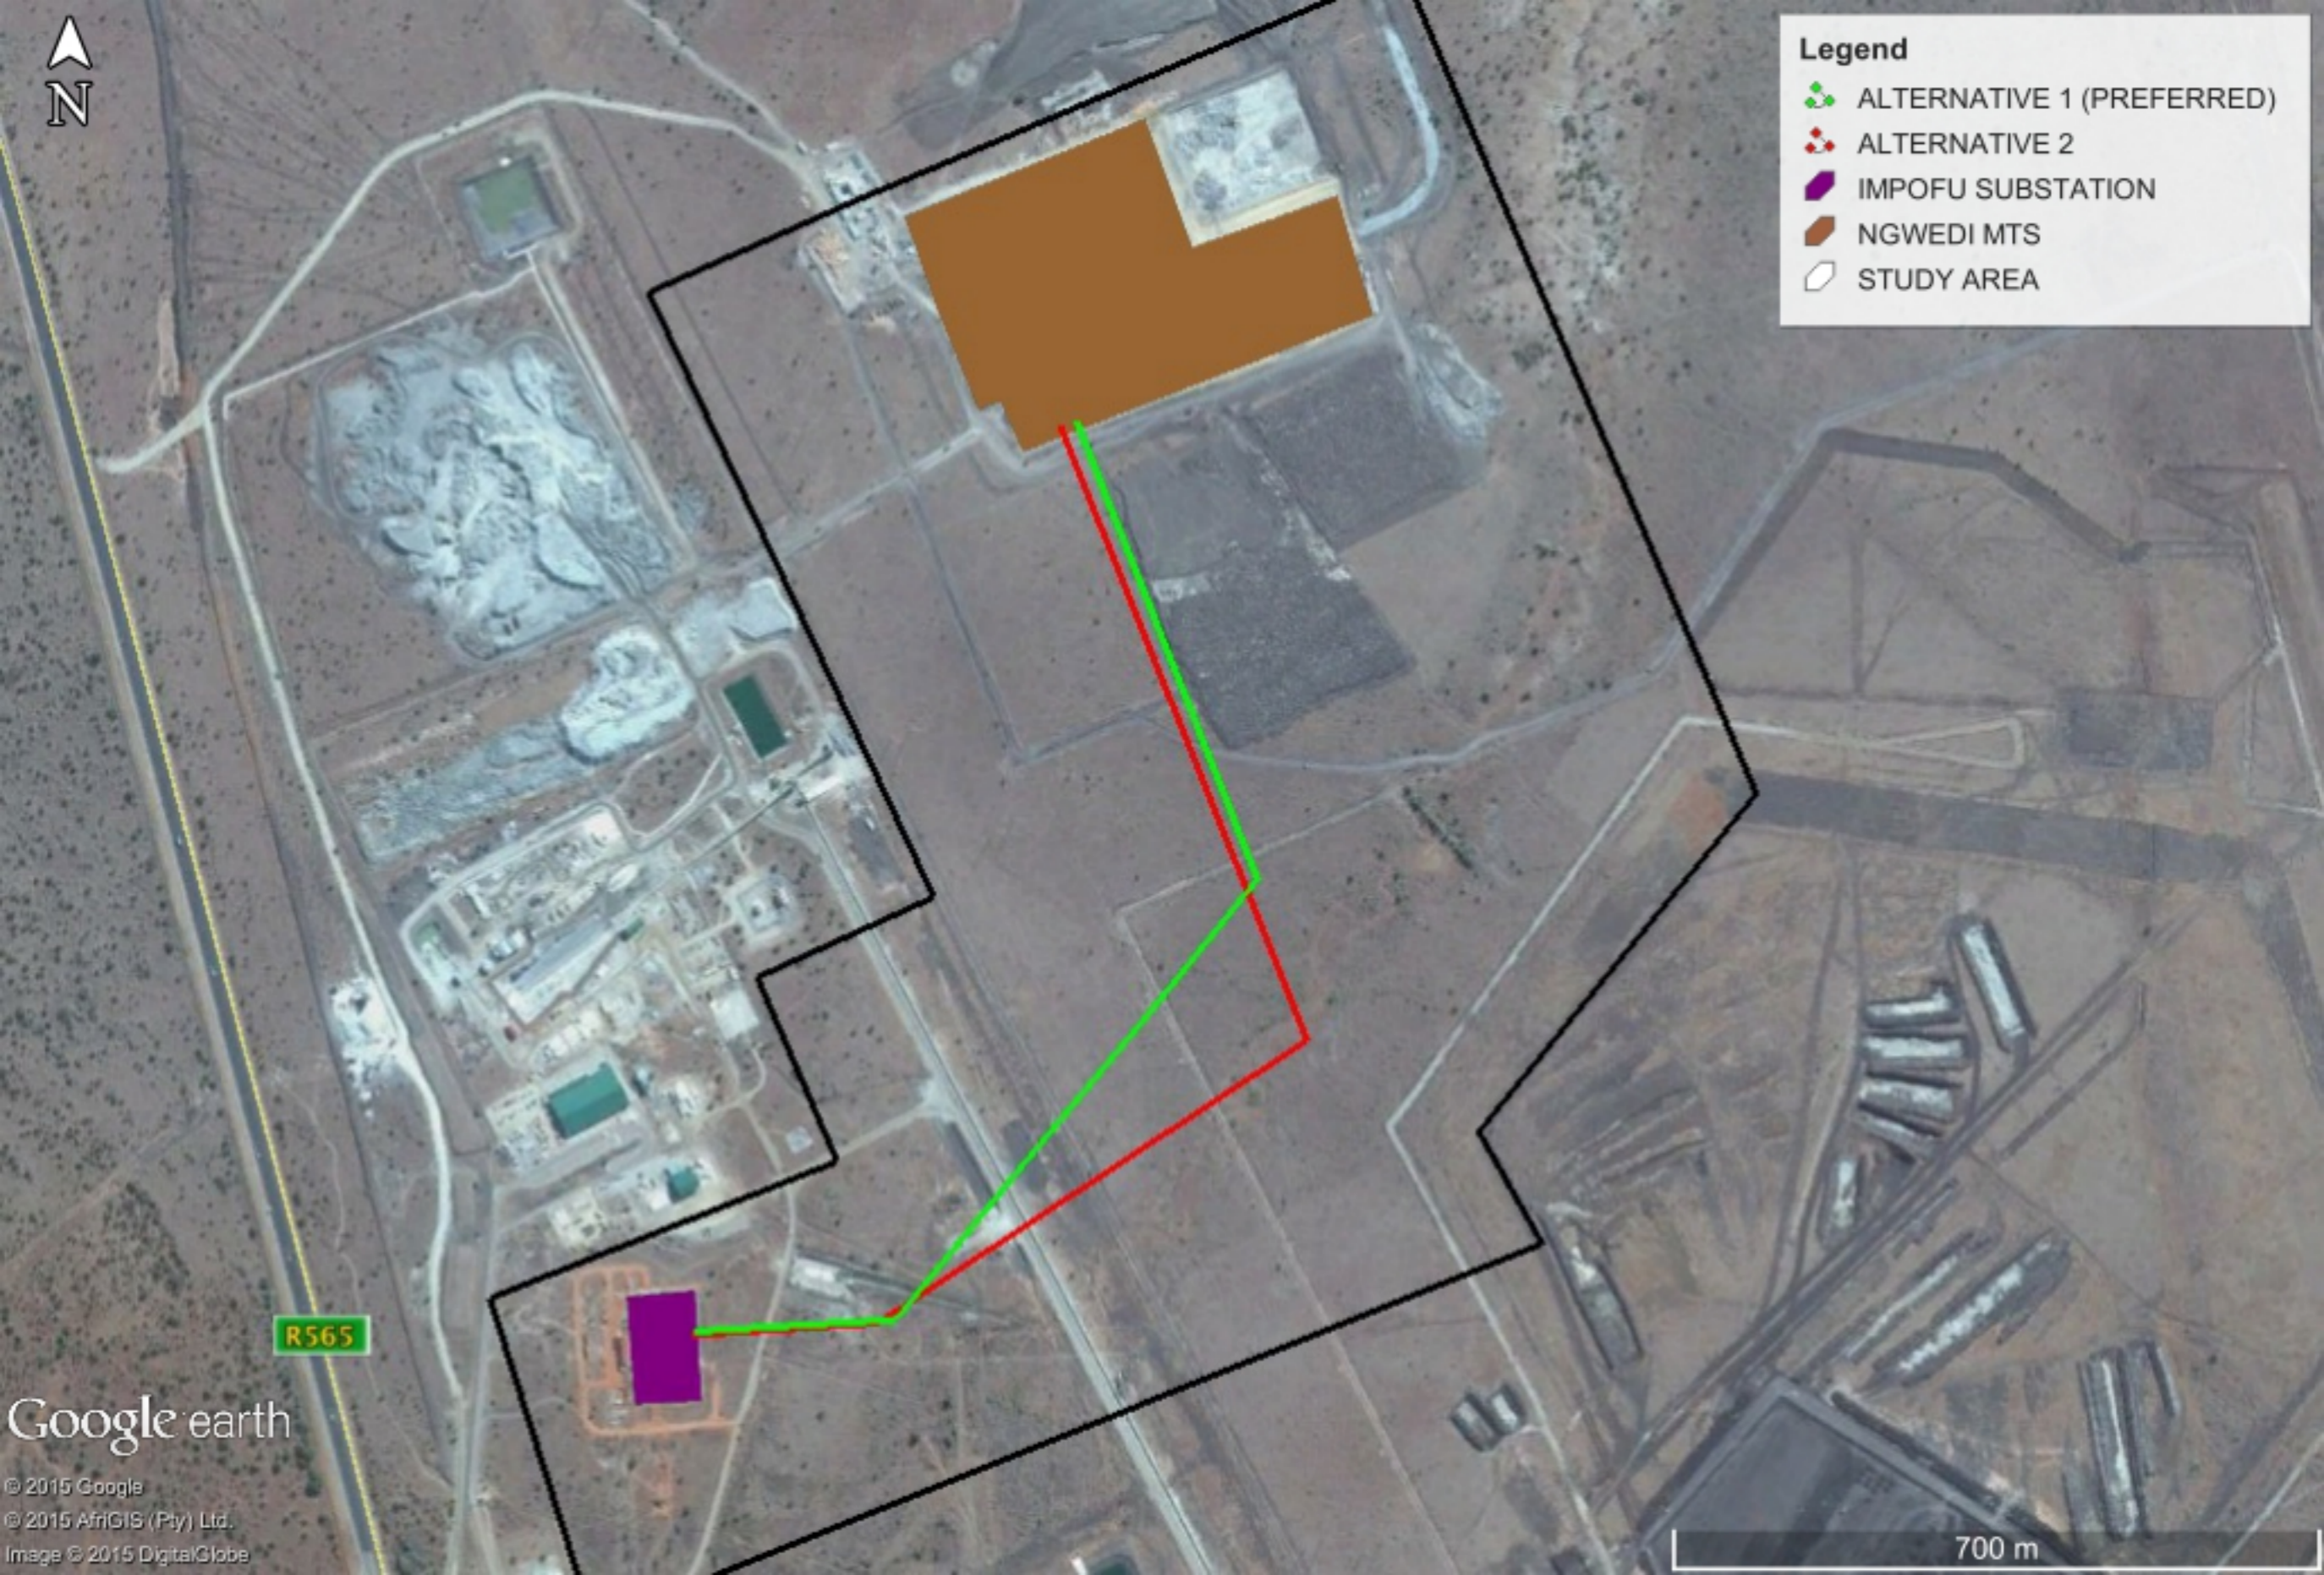

Legend

-  ALTERNATIVE 1 (PREFERRED)
-  ALTERNATIVE 2
-  IMPOFU SUBSTATION
-  NGWEDI MTS
-  STUDY AREA

R565

Google earth

© 2015 Google
© 2015 AfriGIS (Pty) Ltd.
Image © 2015 DigitalGlobe

700 m