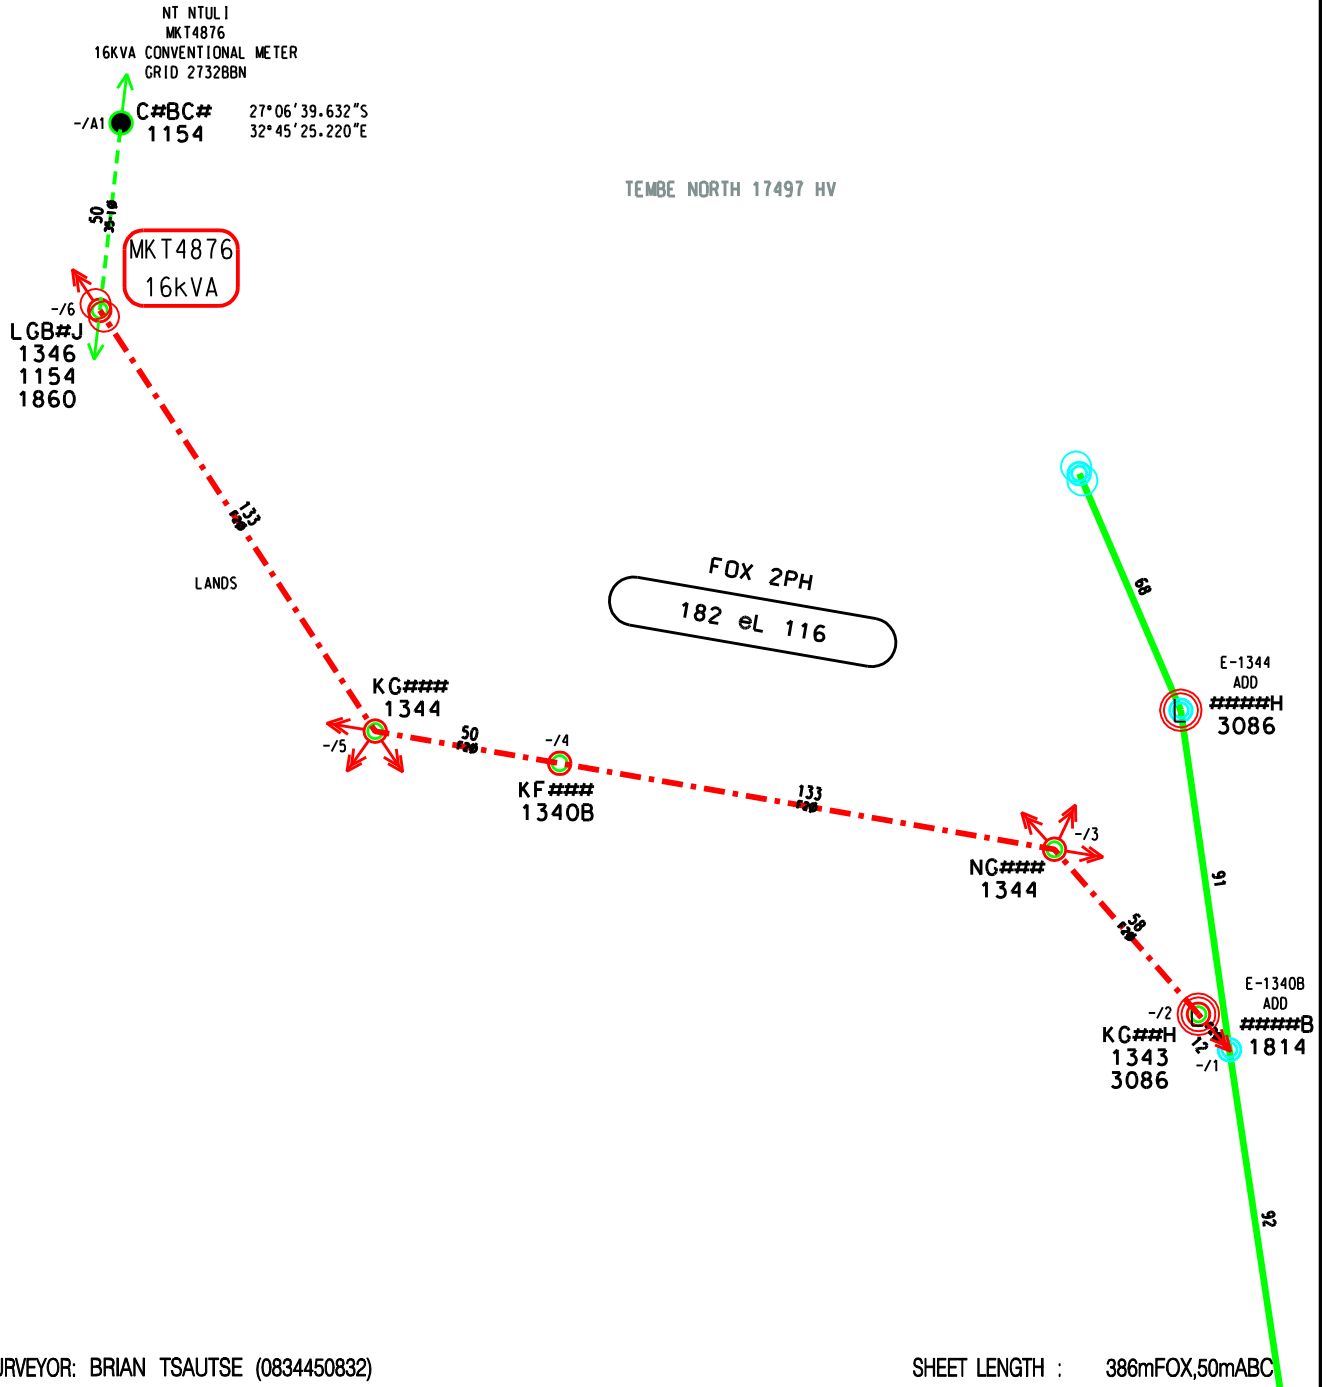

NOTE:

NETWORK BRK:

MAKHATINI NB57

WGS84 (Hartebeesthoek94)		
(LD 33) COORDINATE LIST		
-/1	+23801.39	+3000199.07
-/3	+23847.71	+3000146.02
-/5	+24027.42	+3000114.78
-/6	+24100.33	+3000003.44
A1	+24094.70	+2999953.84

SURVEYOR: BRIAN TSAUTSE (0834450832)

SHEET LENGTH : 386mFOX,50mABC

DRAWN	YS	02/12/2015	TRACED	BT	02/12/2015	CHECKED		APPROVED	
		JOZINI RURAL SUPPLY TO N.NTULI – MKT4876				SCALE 1 : 2000 S-EN-61C		JO150156230	
								REVISION 0 02/12/2015	