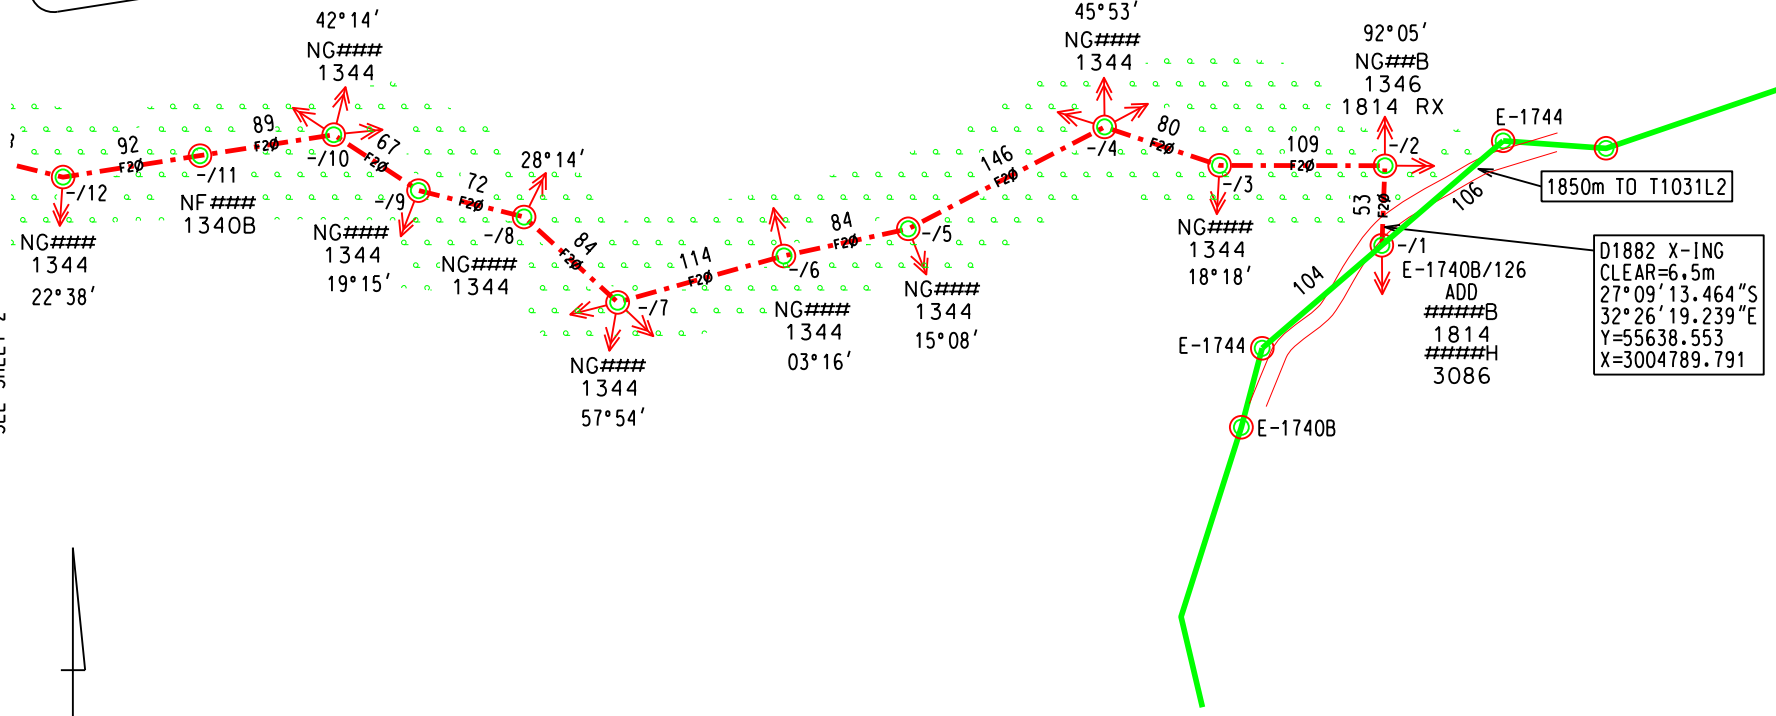

NOTE:

SEE SHEET 2

NETWORK BRK:

MAKHATINI NB57

FOX 2PH
181 eL 91

ZAMAZAMA
16924 HV

WGS84 (Hartebeesthoek94)		
(ZONE 33) COORDINATE LIST - MKT4470		
S-EN 79B		
-/1	+55638.938	+3004800.320
-/2	+55636.882	+3004747.726
-/3	+55746.250	+3004747.457
-/4	+55822.333	+3004722.076
-/5	+55952.166	+3004789.483
-/6	+56034.366	+3004807.395
-/7	+56144.338	+3004838.048
-/8	+56206.248	+3004781.655
-/9	+56275.989	+3004764.153
-/10	+56332.101	+3004727.237
-/12	+56511.067	+3004755.248

D1882 X-ING
CLEAR=6.5m
27°09'13.464"S
32°26'19.239"E
Y=55638.553
X=3004789.791

1850m TO T1031L2

SURVEYOR: B TSAUTSE (0834450832)

SHEET LENGTH : 990m FOX

DRAWN	DAS	23 /08 /2015	TRACED	CHECKED	BT	23 /08 /2015	APPROVED	REVISION
MAKHATINI RURAL 22KV				SCALE 1 : 5000		JO50145131C		0
SUPPLY TO				VODACOM - MKT4470				23 /08 /2015