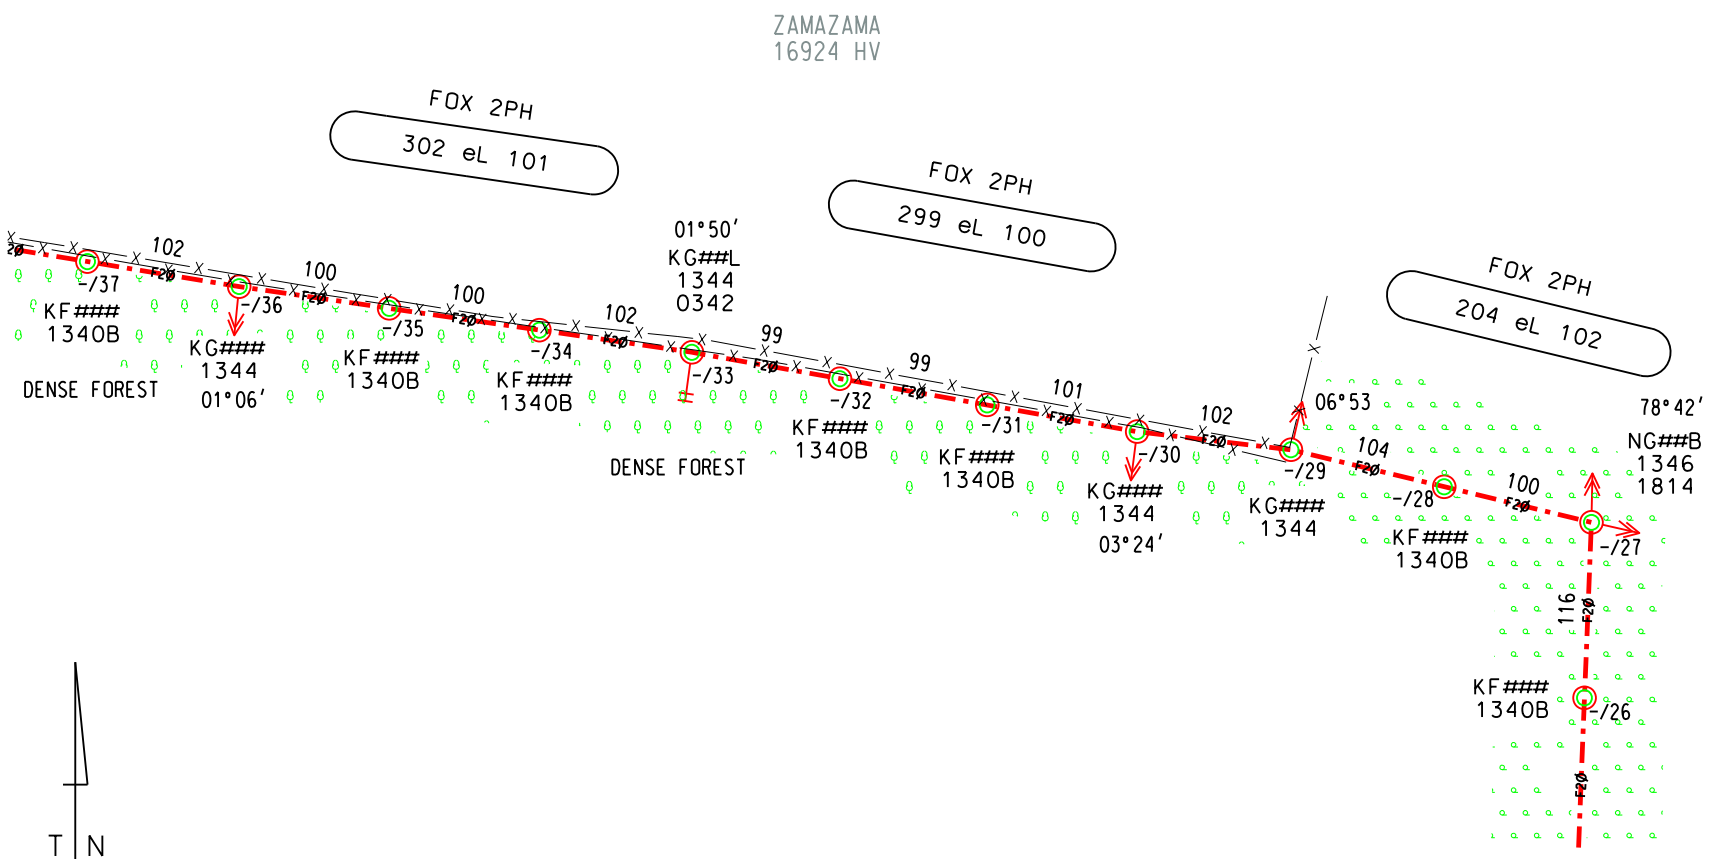

NOTE:

SEE SHEET 4

NETWORK BRK:

MAKHATINI NB57

WGS84 (Hartebeesthoek94)		
(ZONE 33) COORDINATE LIST - MKT4470		
S-EN 79B		
-/26	+57140.559	+3003747.460
-/27	+57135.905	+3003631.450
-/29	+57334.677	+3003583.404
-/30	+57436.344	+3003571.454
-/33	+57730.803	+3003518.964
-/36	+58030.173	+3003475.508
-/37	+58130.583	+3003458.950

SURVEYOR: B TSAUTSE (0834450832)

SHEET LENGTH : 1125m FOX

DRAWN	DAS	23 /08 /2015	TRACED		CHECKED	BT	23 /08 /2015	APPROVED		REVISION	0	23 /08 /2015
MAKHATINI RURAL 22KV				SCALE 1 : 5000				JO50145131C				
SUPPLY TO				VODACOM - MKT4470								