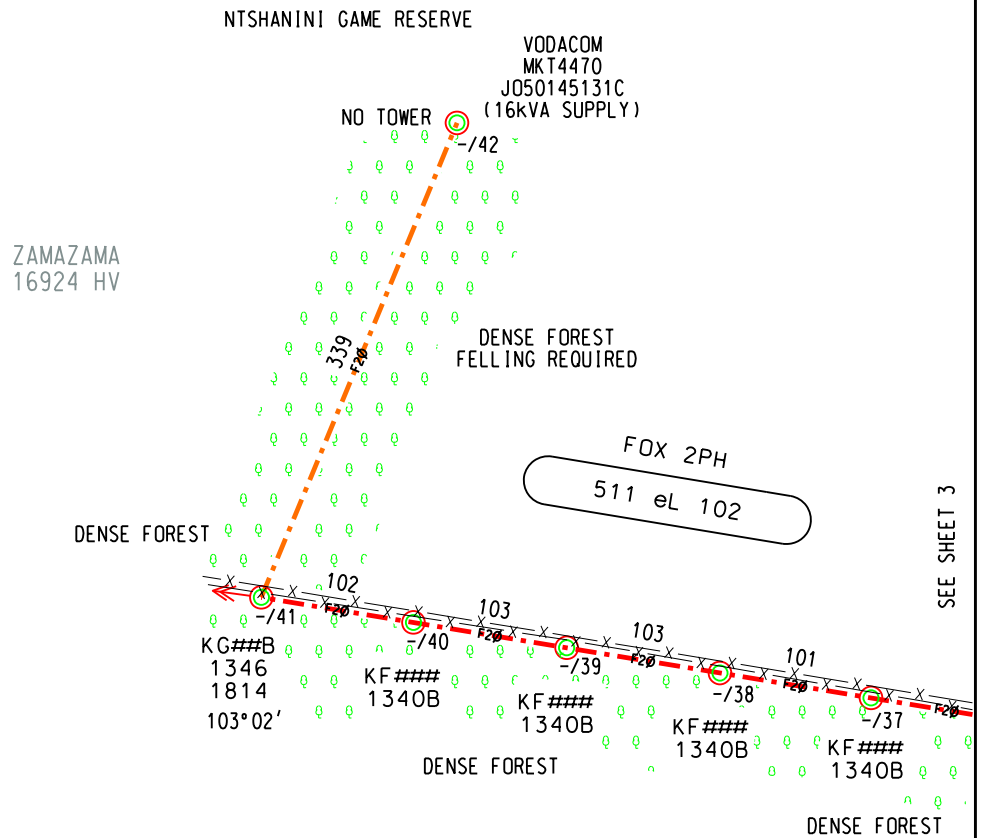

NOTE:

NETWORK BRK:

MAKHATINI NB57

WGS84 (Hartebeesthoek94)		
(ZONE 33) COORDINATE LIST - MKT4470		
S-EN 79B		
-/37	+58130.583	+3003458.950
-/41	+58533.827	+3003392.454
-/42	+58404.427	+3003078.644

SURVEYOR: B TSAUTSE (0834450832)

SHEET LENGTH : 748m FOX

DRAWN	DAS	23 /08 /2015	TRACED		CHECKED	BT	23 /08 /2015	APPROVED		
 		MAKHATINI RURAL 22kV			SCALE 1 : 5000		JO50145131C		REVISION	
		SUPPLY TO							0	
		VODACOM - MKT4470							23 /08 /2015	