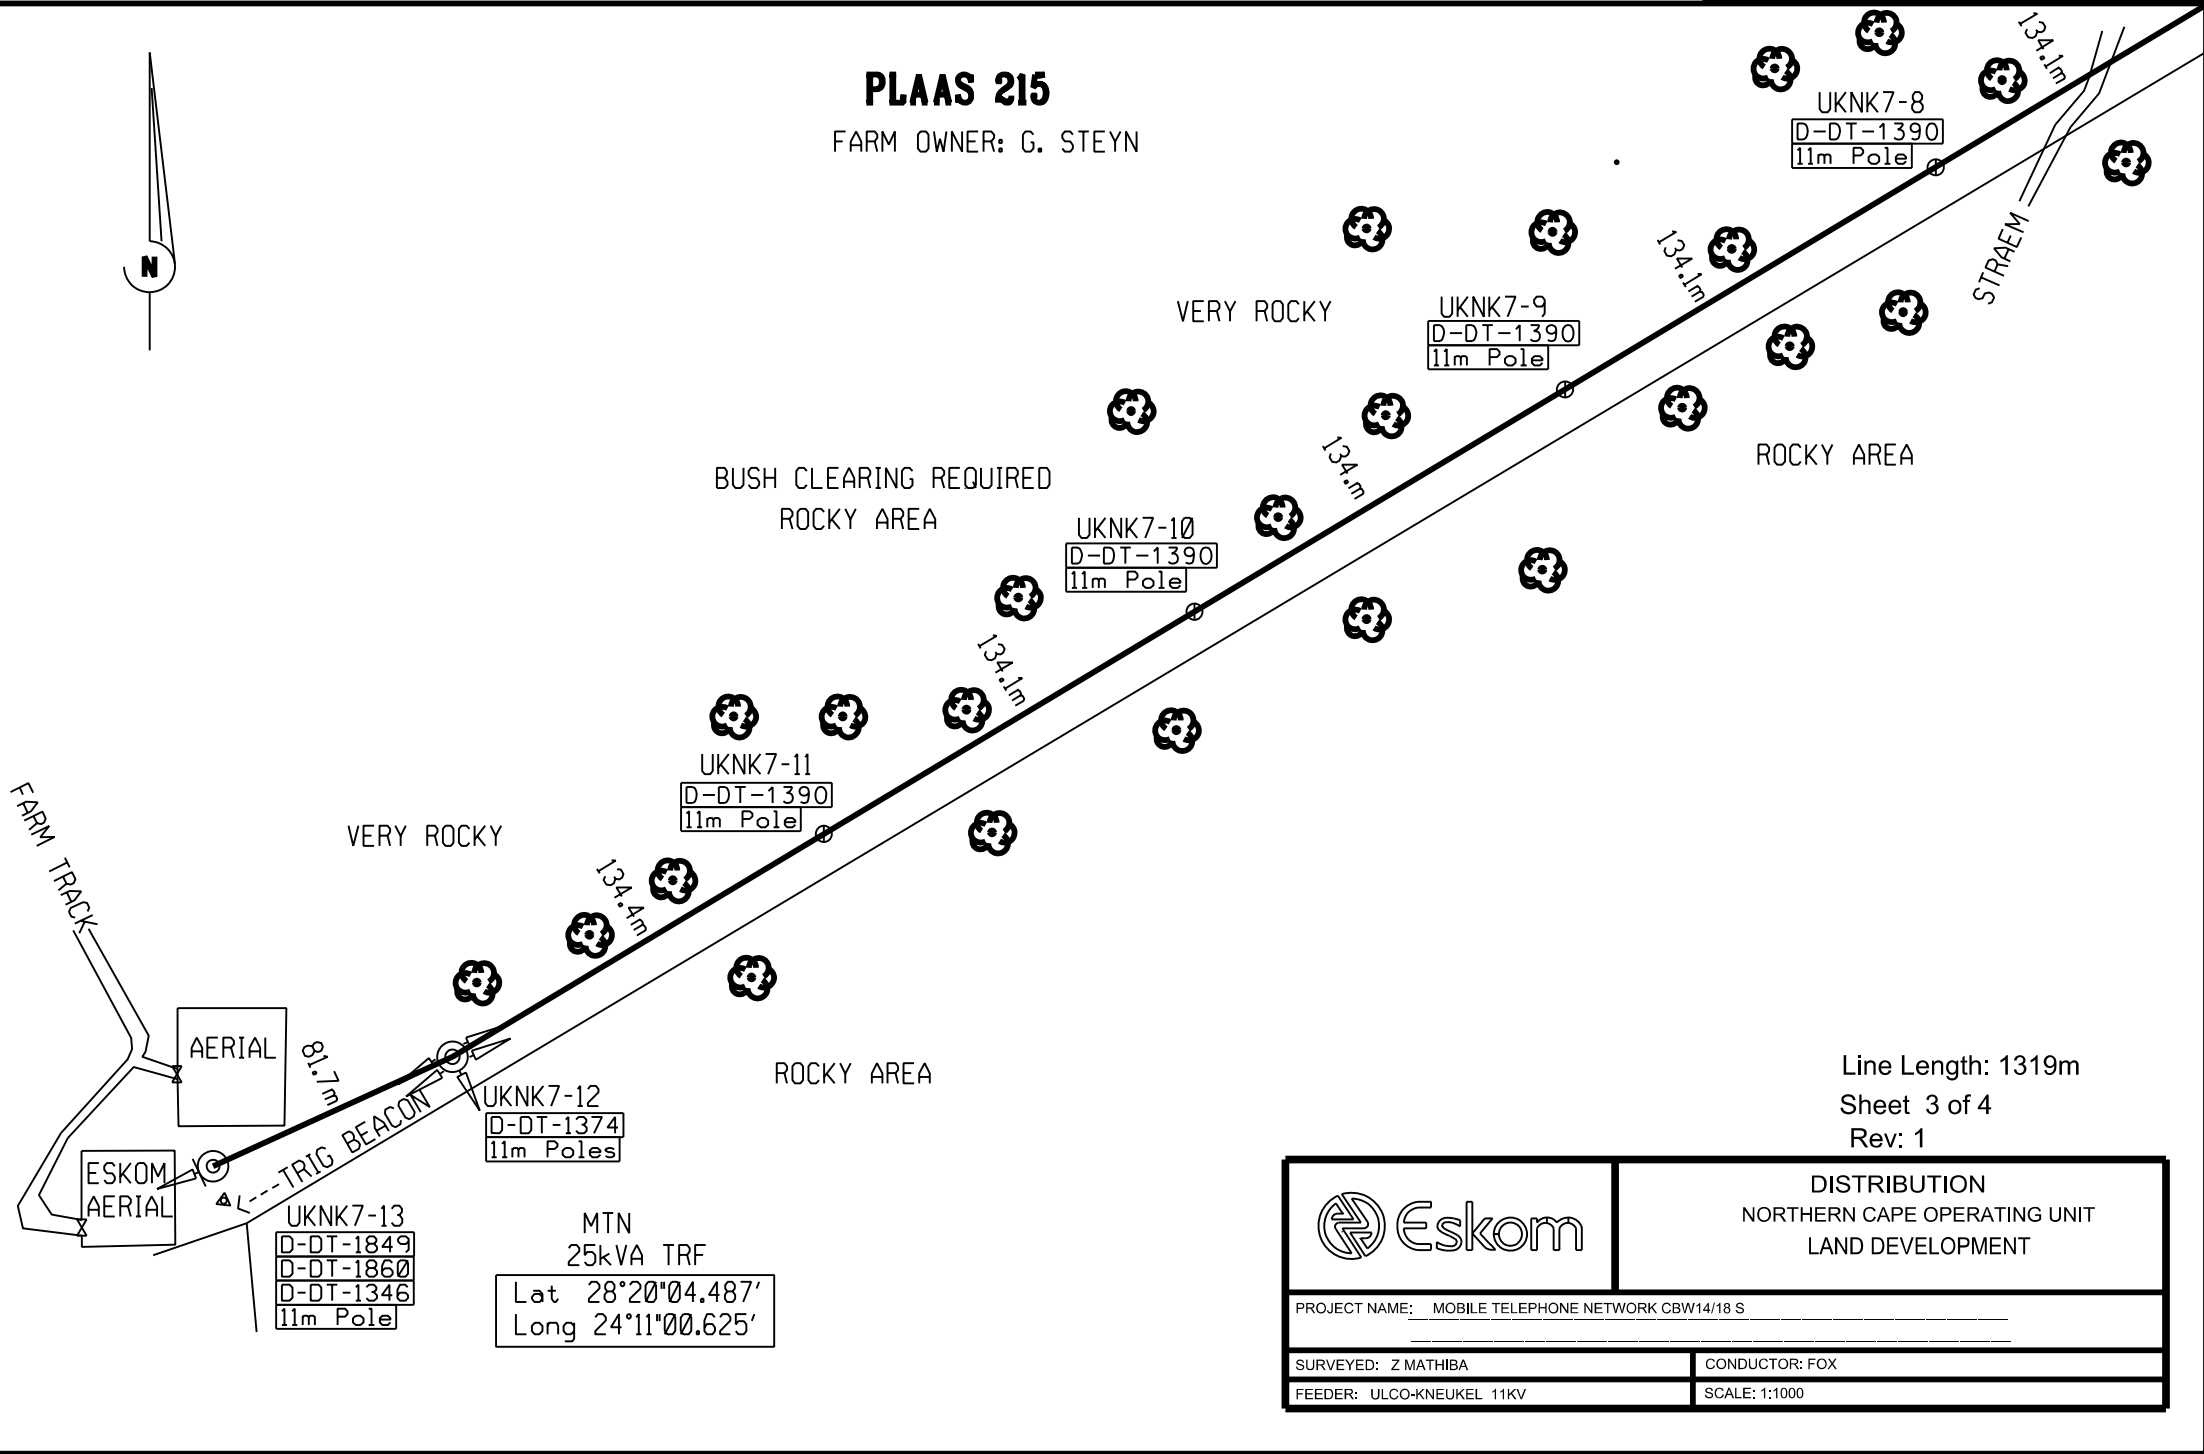

PLAAS 215

FARM OWNER: G. STEYN

Line Length: 1319m
Sheet 3 of 4
Rev: 1

	DISTRIBUTION NORTHERN CAPE OPERATING UNIT LAND DEVELOPMENT
	PROJECT NAME: MOBILE TELEPHONE NETWORK CBW14/18 S
SURVEYED: Z MATHIBA	CONDUCTOR: FOX
FEEDER: ULCO-KNEUKEL 11KV	SCALE: 1:1000

MTN
25kVA TRF
Lat 28°20'04.487'
Long 24°11'00.625'