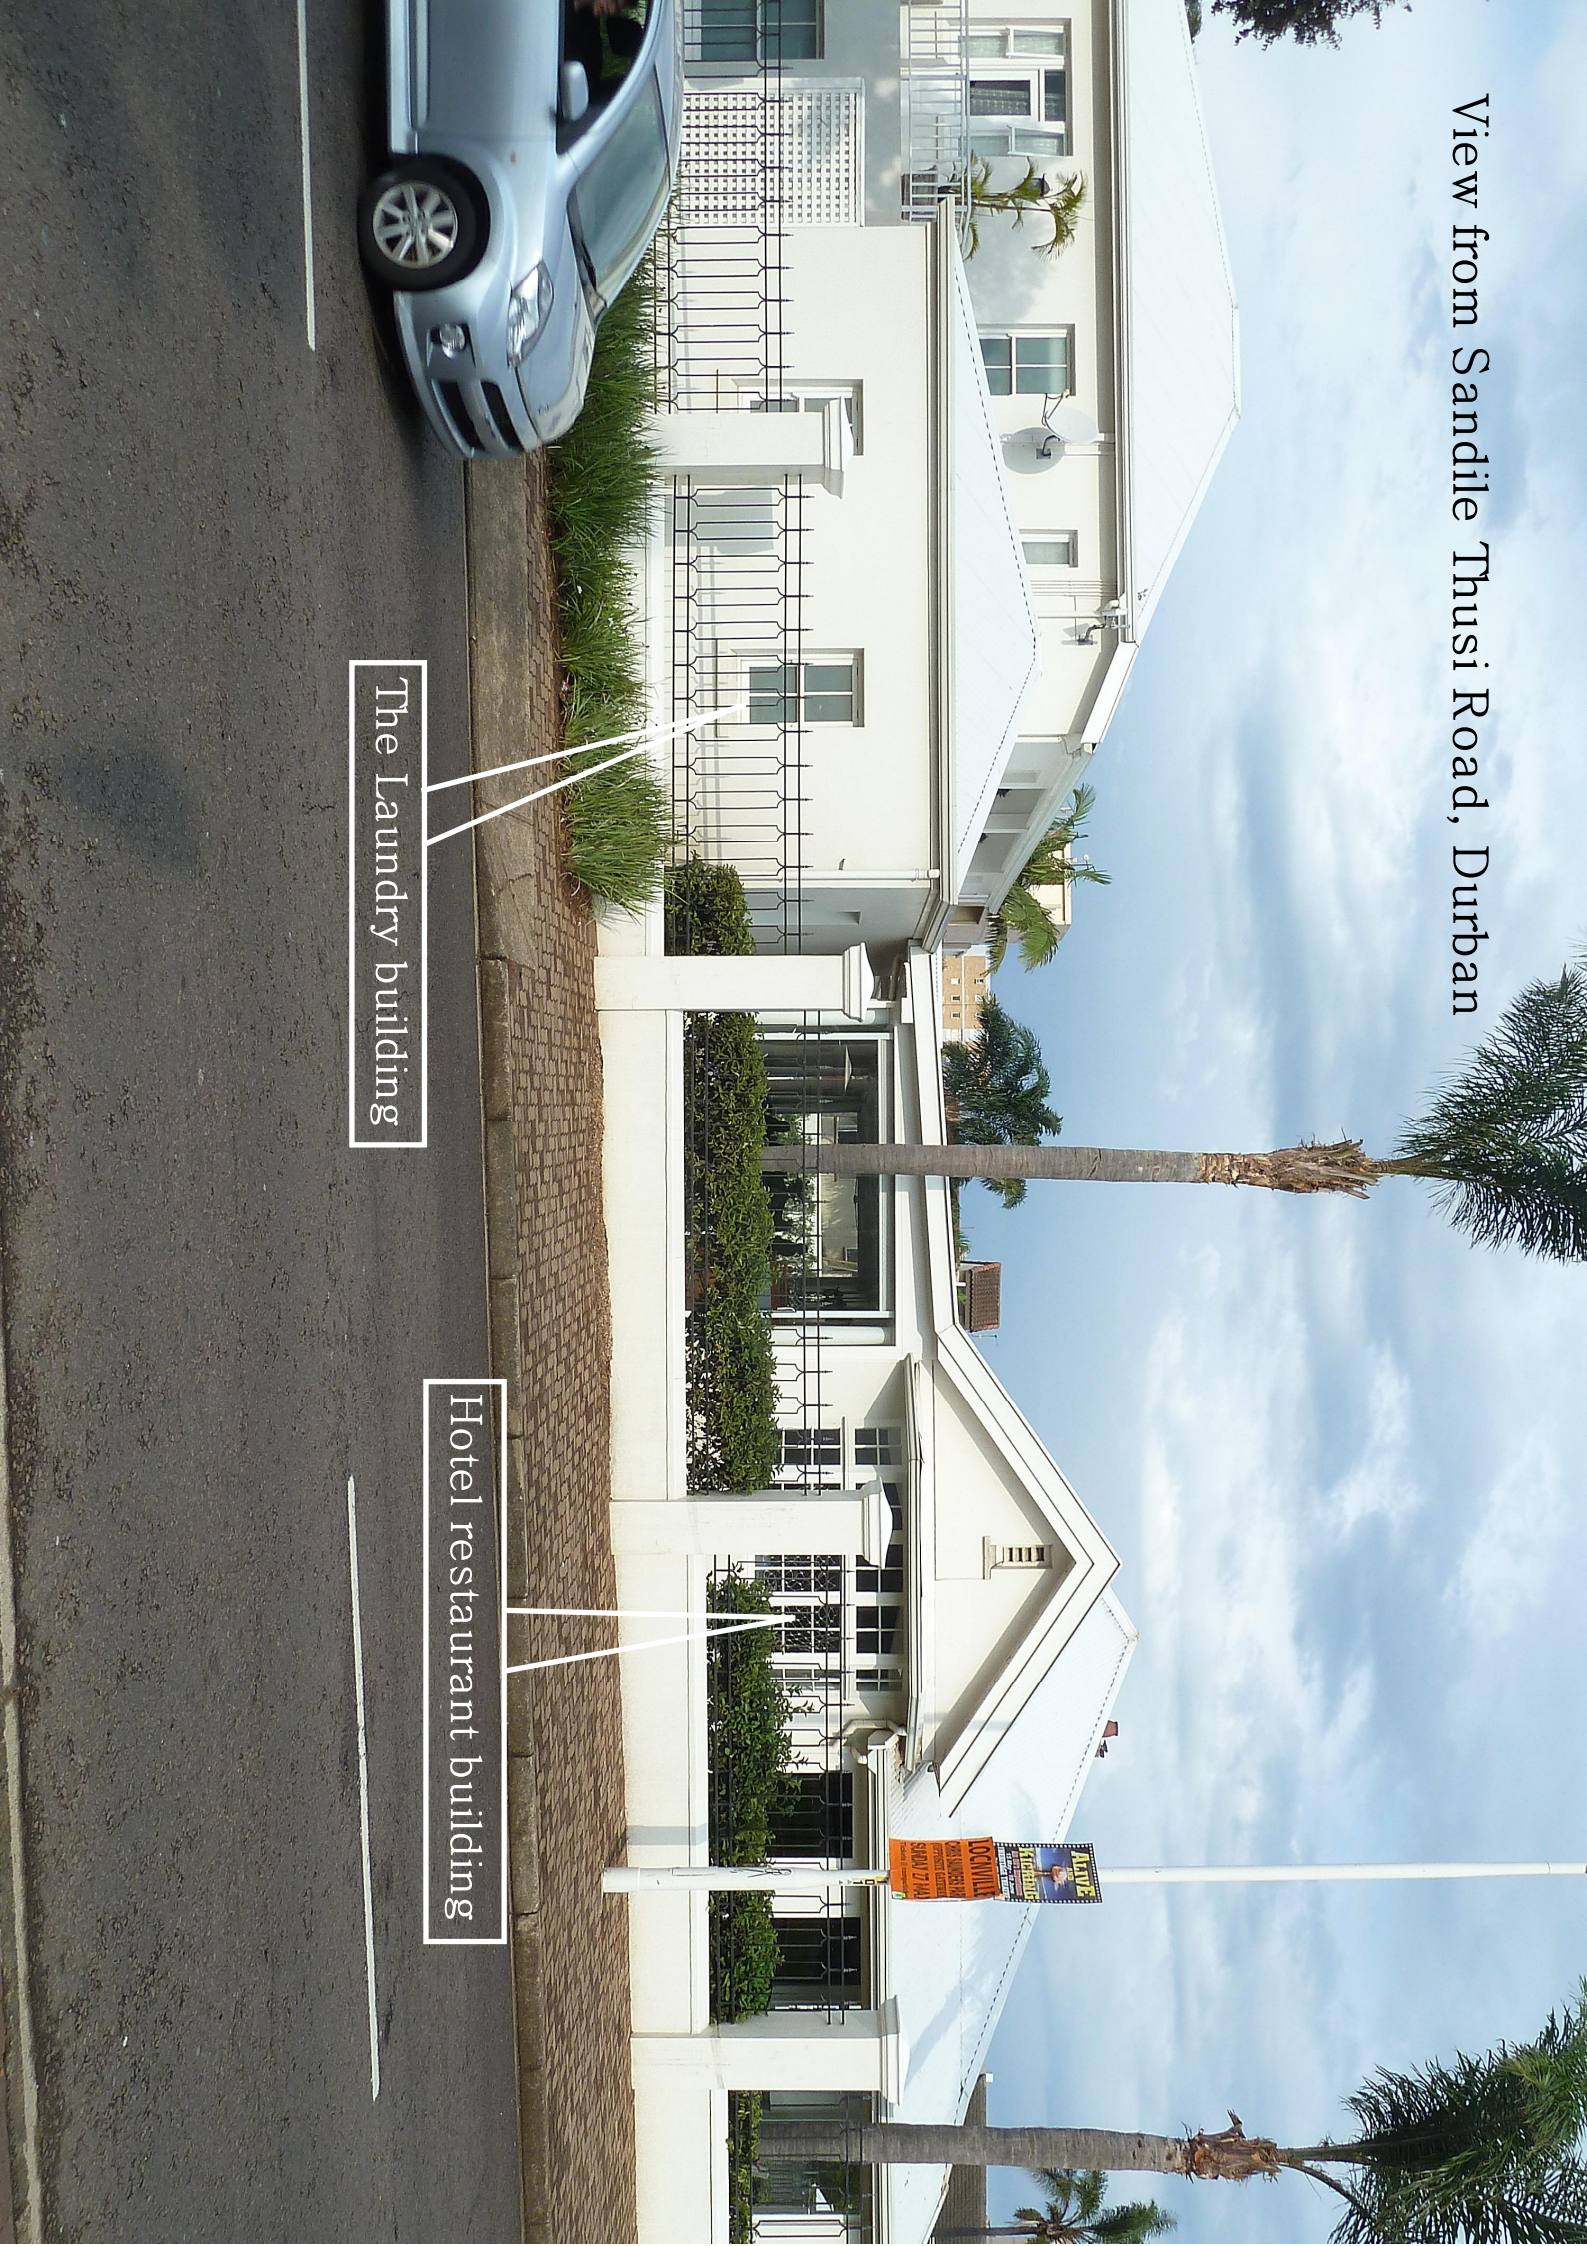

View from Sandile Thusi Road, Durban

The Laundry building

Hotel restaurant building