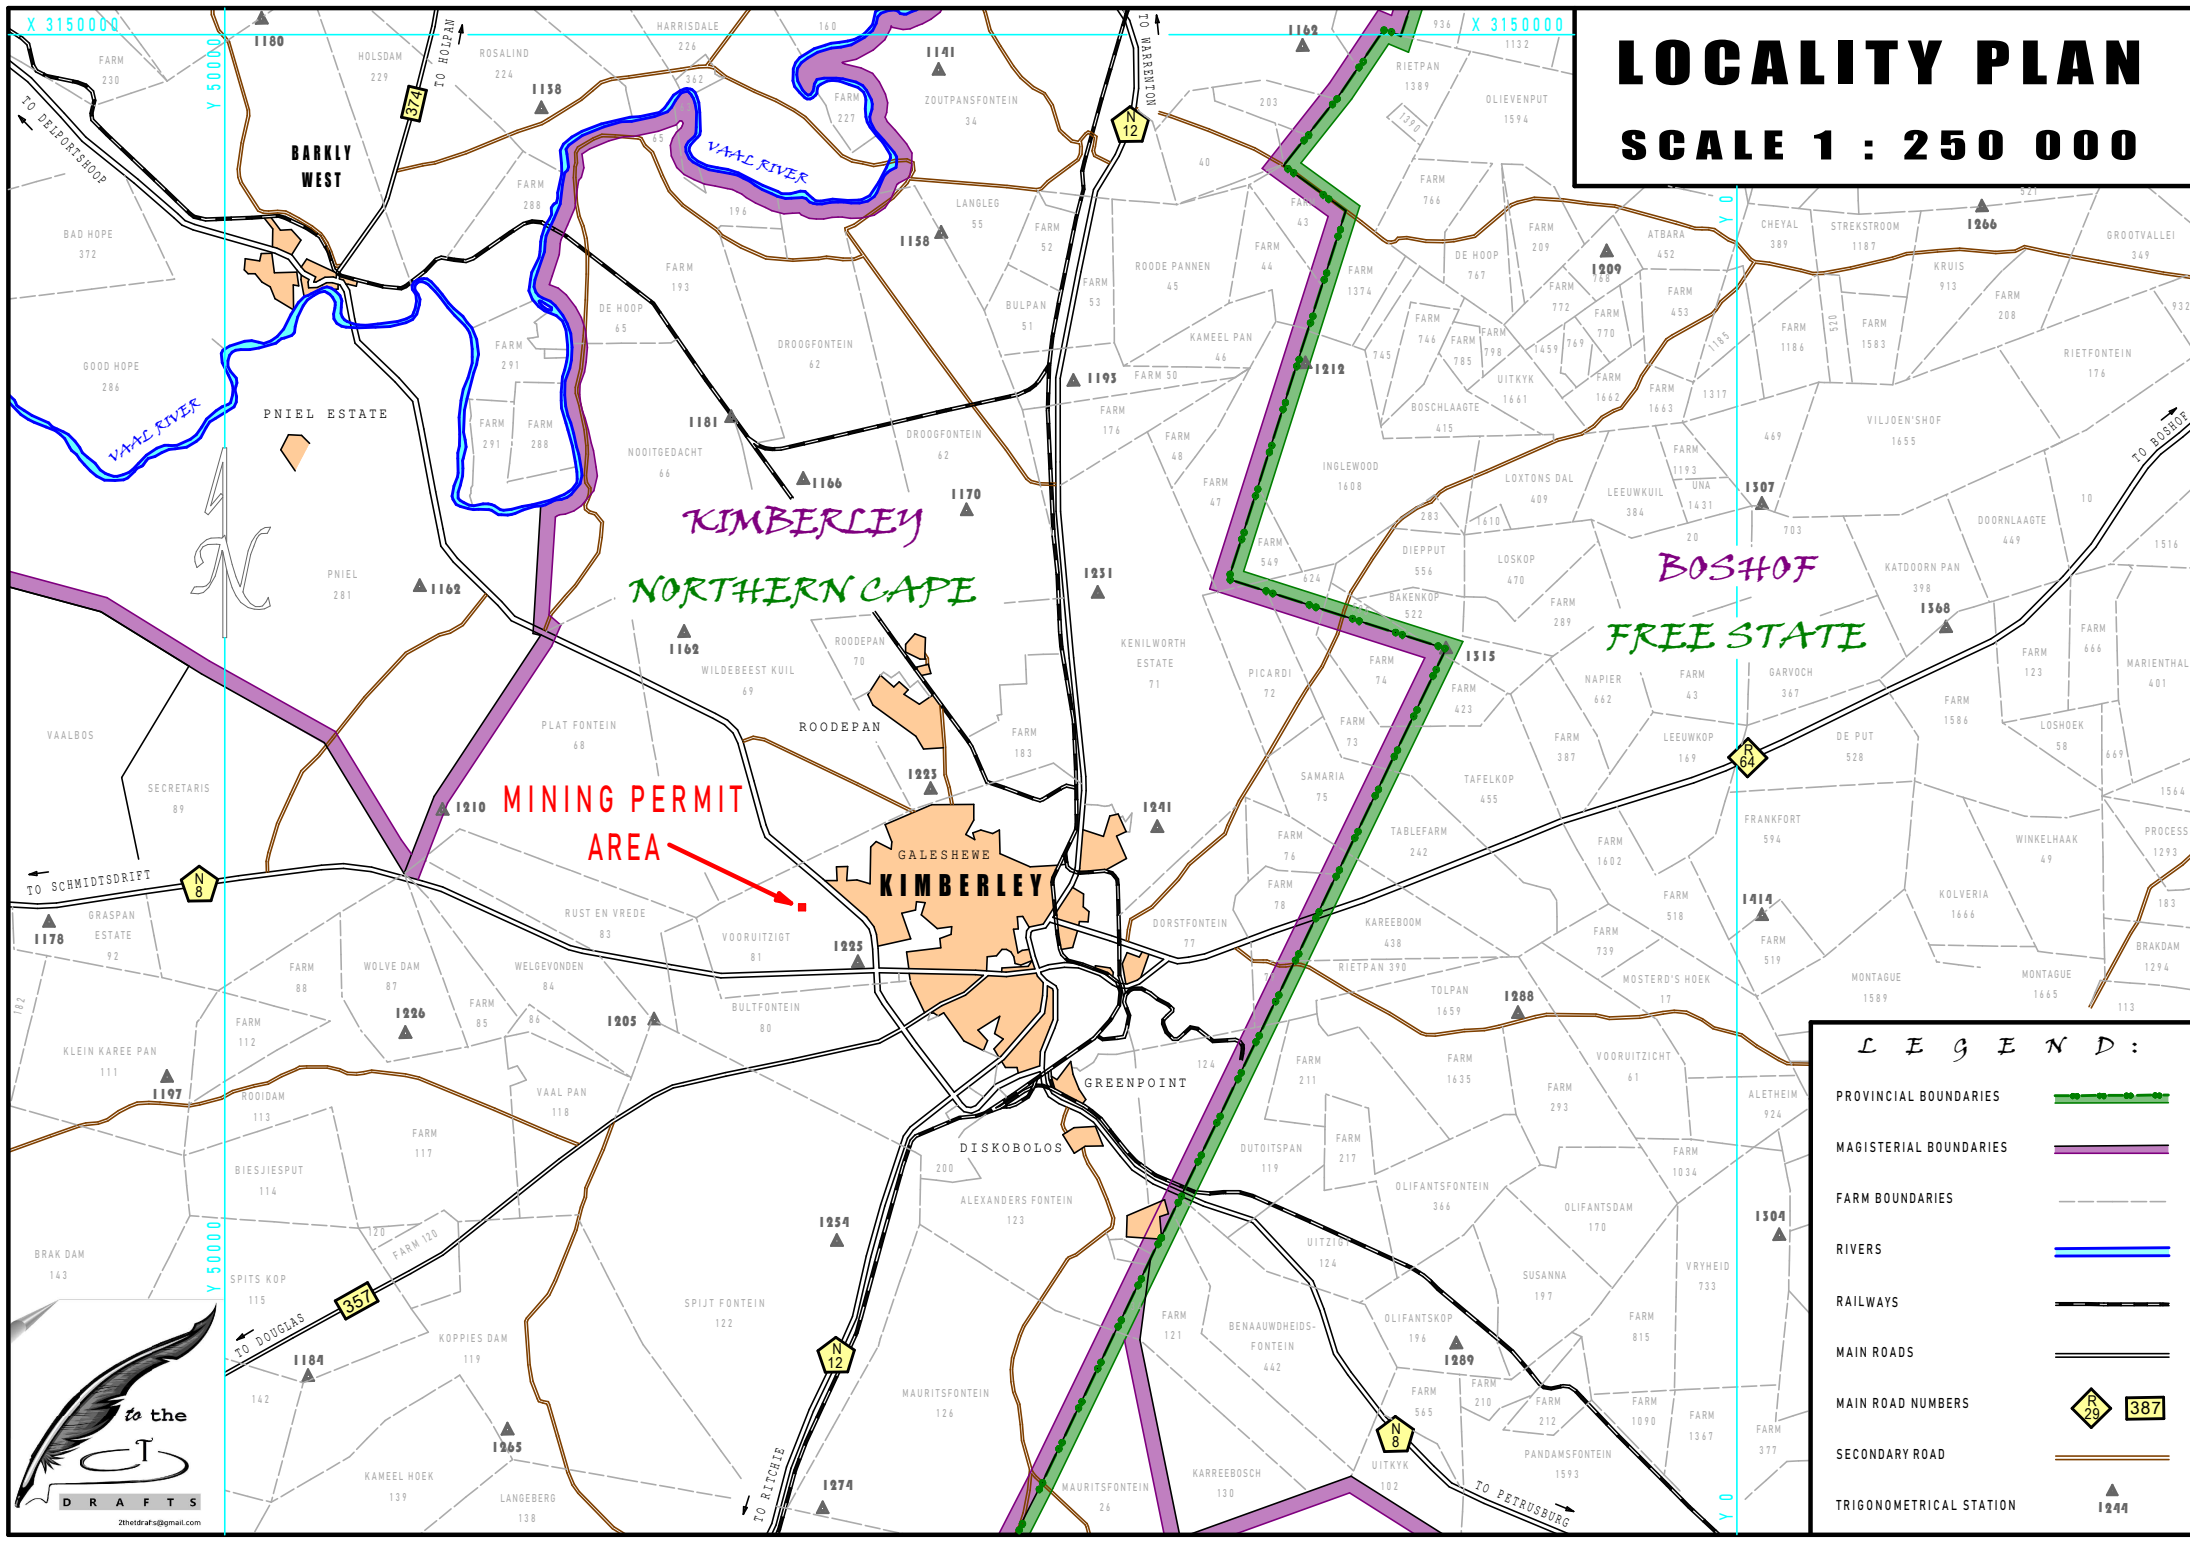

# LOCALITY PLAN

## SCALE 1 : 250 000

**MINING PERMIT AREA**

**LEGEND:**

PROVINCIAL BOUNDARIES	
MAGISTERIAL BOUNDARIES	
FARM BOUNDARIES	
RIVERS	
RAILWAYS	
MAIN ROADS	
MAIN ROAD NUMBERS	
SECONDARY ROAD	
TRIGONOMETRICAL STATION	