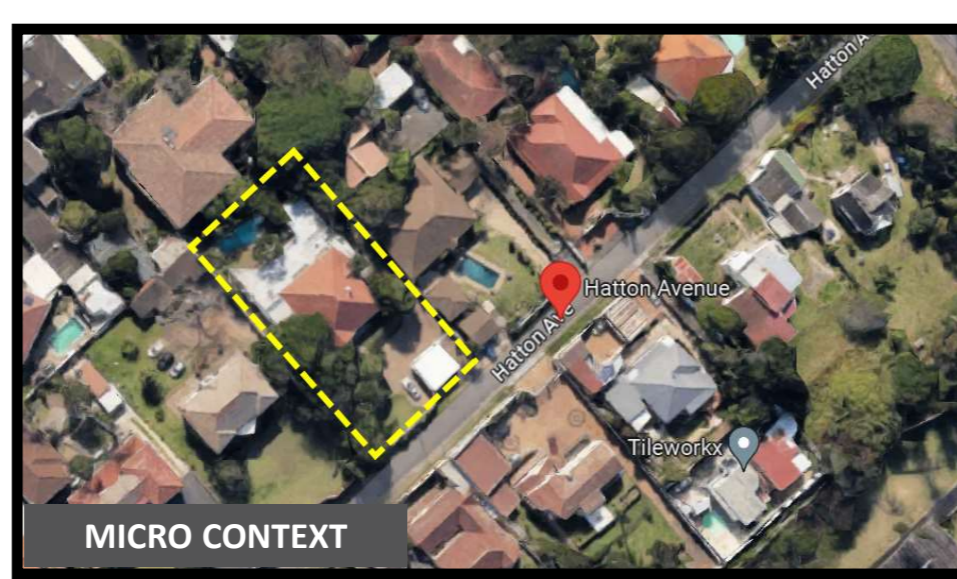

MACRO CONTEXT

SITE LOCALITY

MICRO CONTEXT

EXTERNAL PICTURES

INTERNAL PICTURES

25 HATTON AVENUE

44 HATTON AVENUE

34 HATTON AVENUE

33 HATTON AVENUE

36 HATTON AVENUE

28 HATTON AVENUE

29 HATTON AVENUE

48 HATTON AVENUE

SITE CONTEXT ALONG HATTON AVENUE

CONVERSION OF EXISTING RESIDENCE INTO OFFICES @ 36 HATTON AVENUE, SHERWOOD
 ON POTION 10 OF ERF 853 BRICKFIELD.
 OWNER: ISLAMIC MEDICAL ASSOCIATION BAYTUL NUR TRUST

PN: 111
 DRAWING NO:
 LTK_02