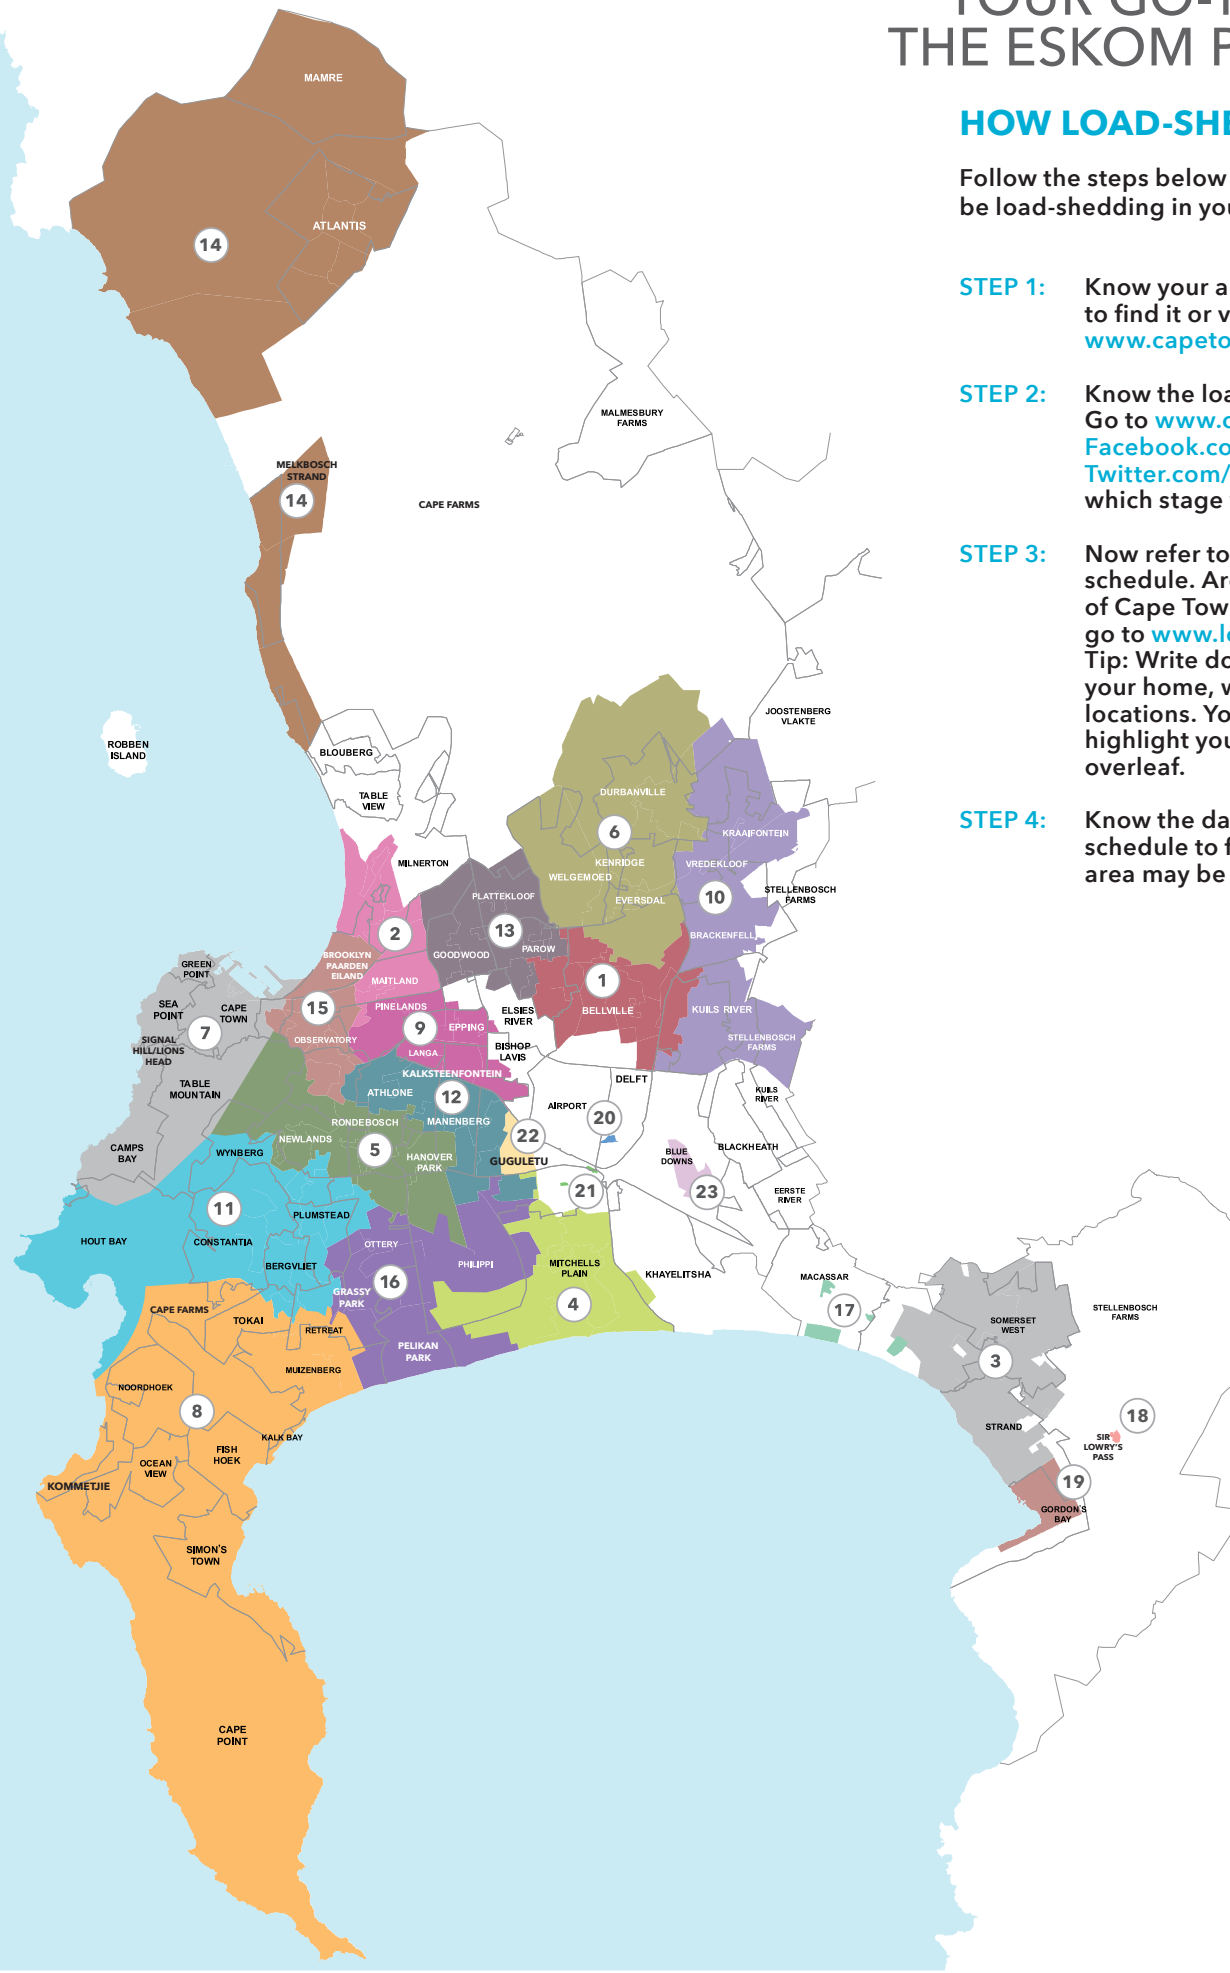

STAY ONE STEP AHEAD OF LOAD-SHEDDING

YOUR GO-TO GUIDE TO THE ESKOM POWER CUTS

HOW LOAD-SHEDDING WORKS

Follow the steps below to find out when there will be load-shedding in your area

STEP 1: Know your area number. Use the map to find it or view detailed maps at www.capetown.gov.za/loadshedding

STEP 2: Know the load-shedding stage. Go to www.capetown.gov.za, [Facebook.com/CityofCT](https://www.facebook.com/CityofCT) or [Twitter.com/CityofCT](https://twitter.com/CityofCT) to find out which stage we are at.

STEP 3: Now refer to the corresponding stage schedule. Areas 1-16 follow the City of Cape Town schedule. All other areas go to www.loadshedding.eskom.co.za
Tip: Write down the area numbers for your home, work, school and family locations. You might also like to highlight your area(s) on the schedule overleaf.

STEP 4: Know the date. Refer to the stage schedule to find out at what time your area may be affected by load-shedding.

KEY

CITY AREAS 1-16

These areas are supplied by the City of Cape Town, and the schedule is overleaf or at www.capetown.gov.za/loadshedding.

- 1
- 2
- 3
- 4
- 5
- 6
- 7
- 8
- 9
- 10
- 11
- 12
- 13
- 14
- 15
- 16

ESKOM AREAS 17-23

These areas, and the unshaded areas within the City's boundaries, are supplied directly by Eskom, and the schedule is at www.loadshedding.eskom.co.za.

- 17
- 18
- 19
- 20
- 21
- 22
- 23

Other Eskom supply areas

CITY OF CAPE TOWN
ISIXEKO SASEKAPA
STAD KAAPSTAD