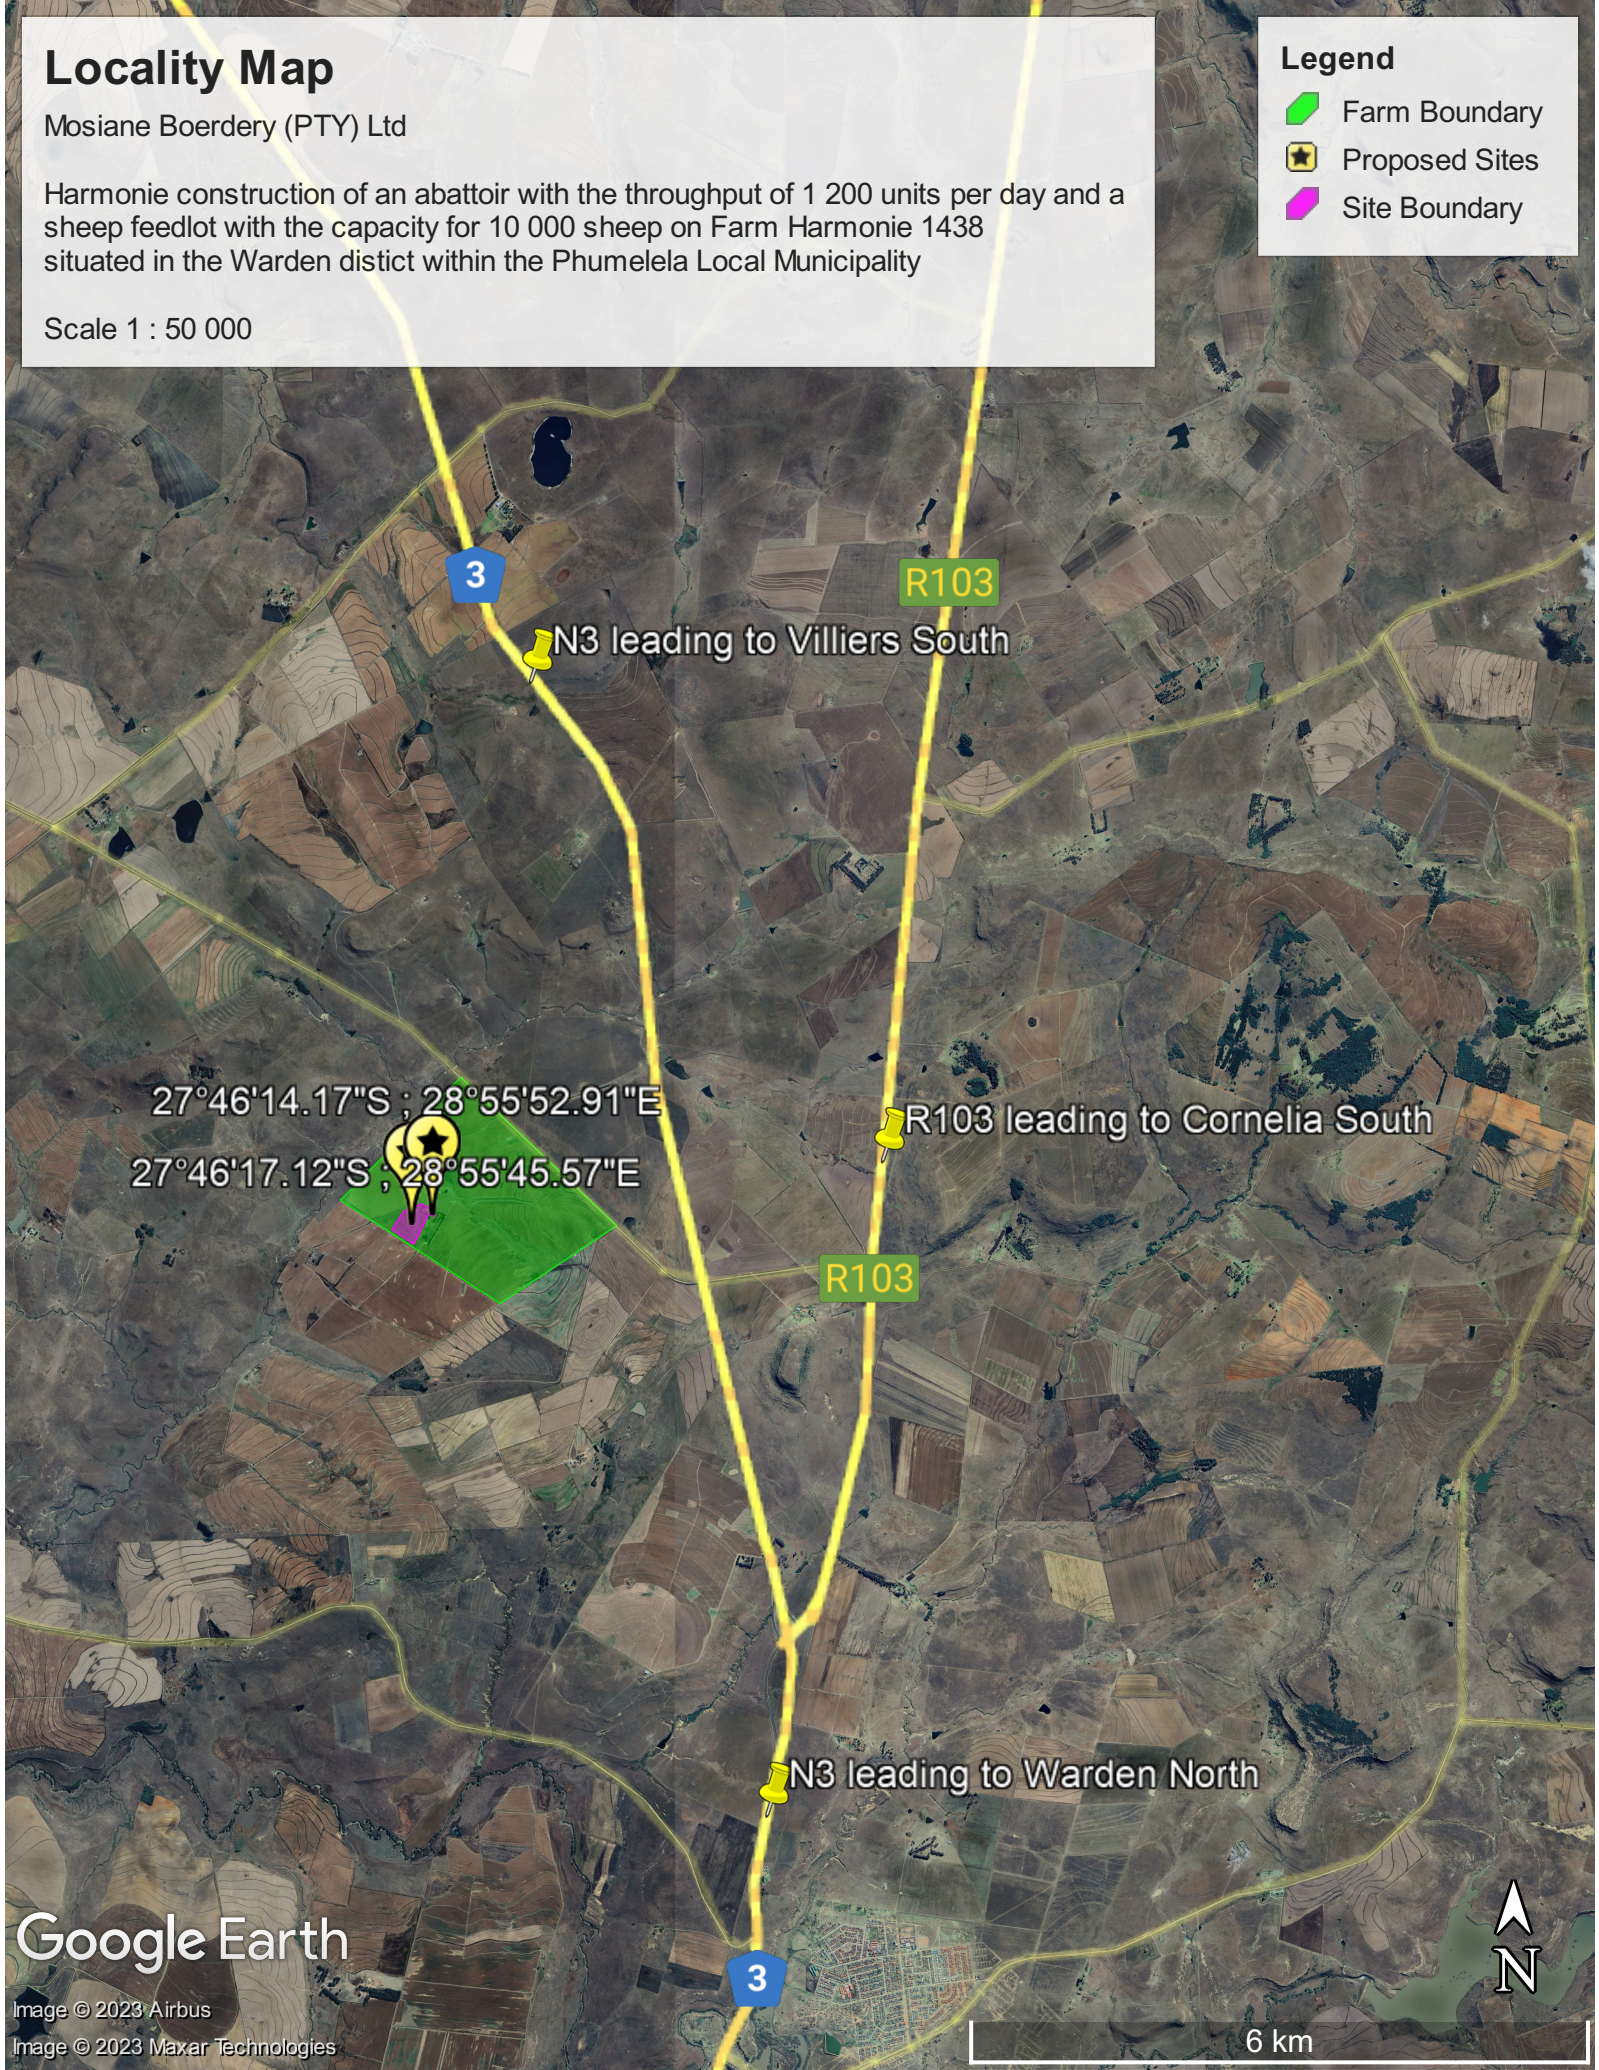

# Locality Map

Mosiane Boerdery (PTY) Ltd

Harmonie construction of an abattoir with the throughput of 1 200 units per day and a sheep feedlot with the capacity for 10 000 sheep on Farm Harmonie 1438 situated in the Warden distict within the Phumelela Local Municipality

Scale 1 : 50 000

## Legend

-  Farm Boundary
-  Proposed Sites
-  Site Boundary

N3 leading to Villiers South

R103

27°46'14.17"S ; 28°55'52.91"E

R103 leading to Cornelia South

27°46'17.12"S ; 28°55'45.57"E

R103

N3 leading to Warden North

Google Earth

Image © 2023 Airbus

Image © 2023 Maxar Technologies

3

6 km