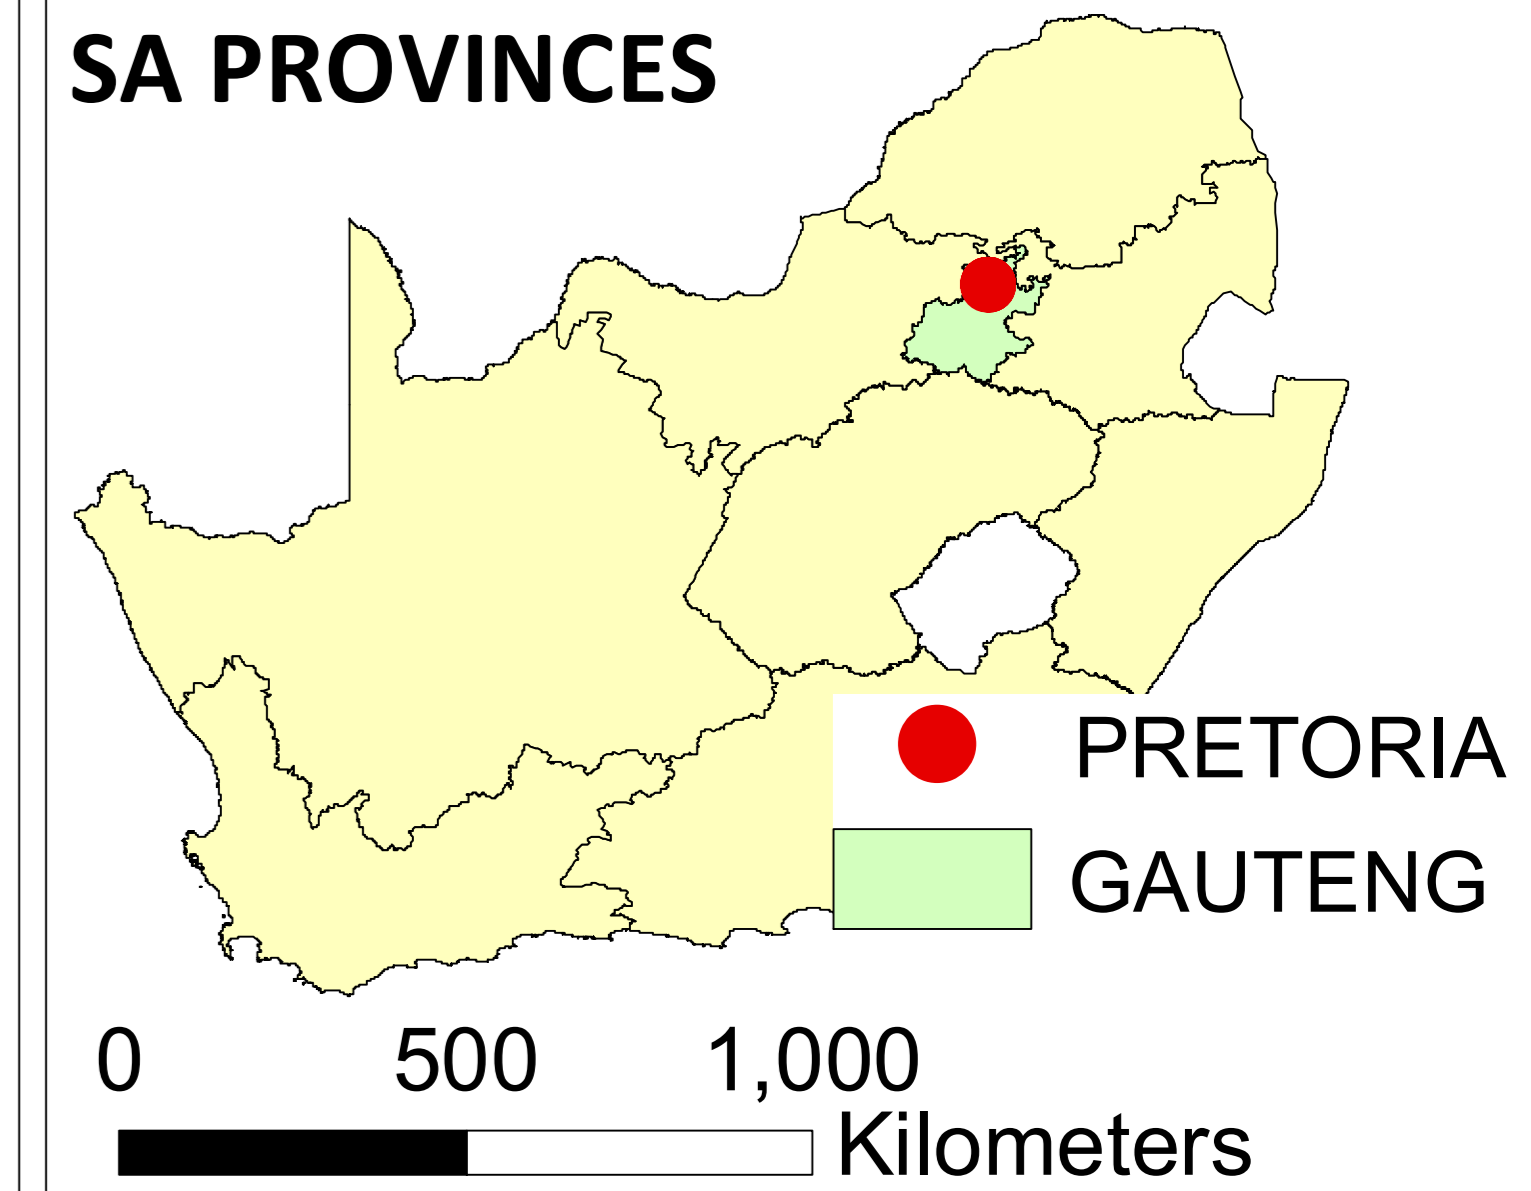

SANRAL R573 QUARRIES

SA PROVINCES

QUARRY 6A LOCALITY MAP

Sources of Information: Chief Surveyor - General, SANBI, DEFF, CGS & Project Team

Produced by: Vukosi Mabunda
June 2020

GladAfrica House, Hertford Office Park
90 Bekker Road
Midrand
1686
Tel: 011 312 2537
Fax: 011 805 1950
QMF-GE-VE-981-REV0-15/09/2016

Kloppersbos Pyramid

**25°37'35.67"S;
28°17'08.25"E**

Sefako Makgatho Dr