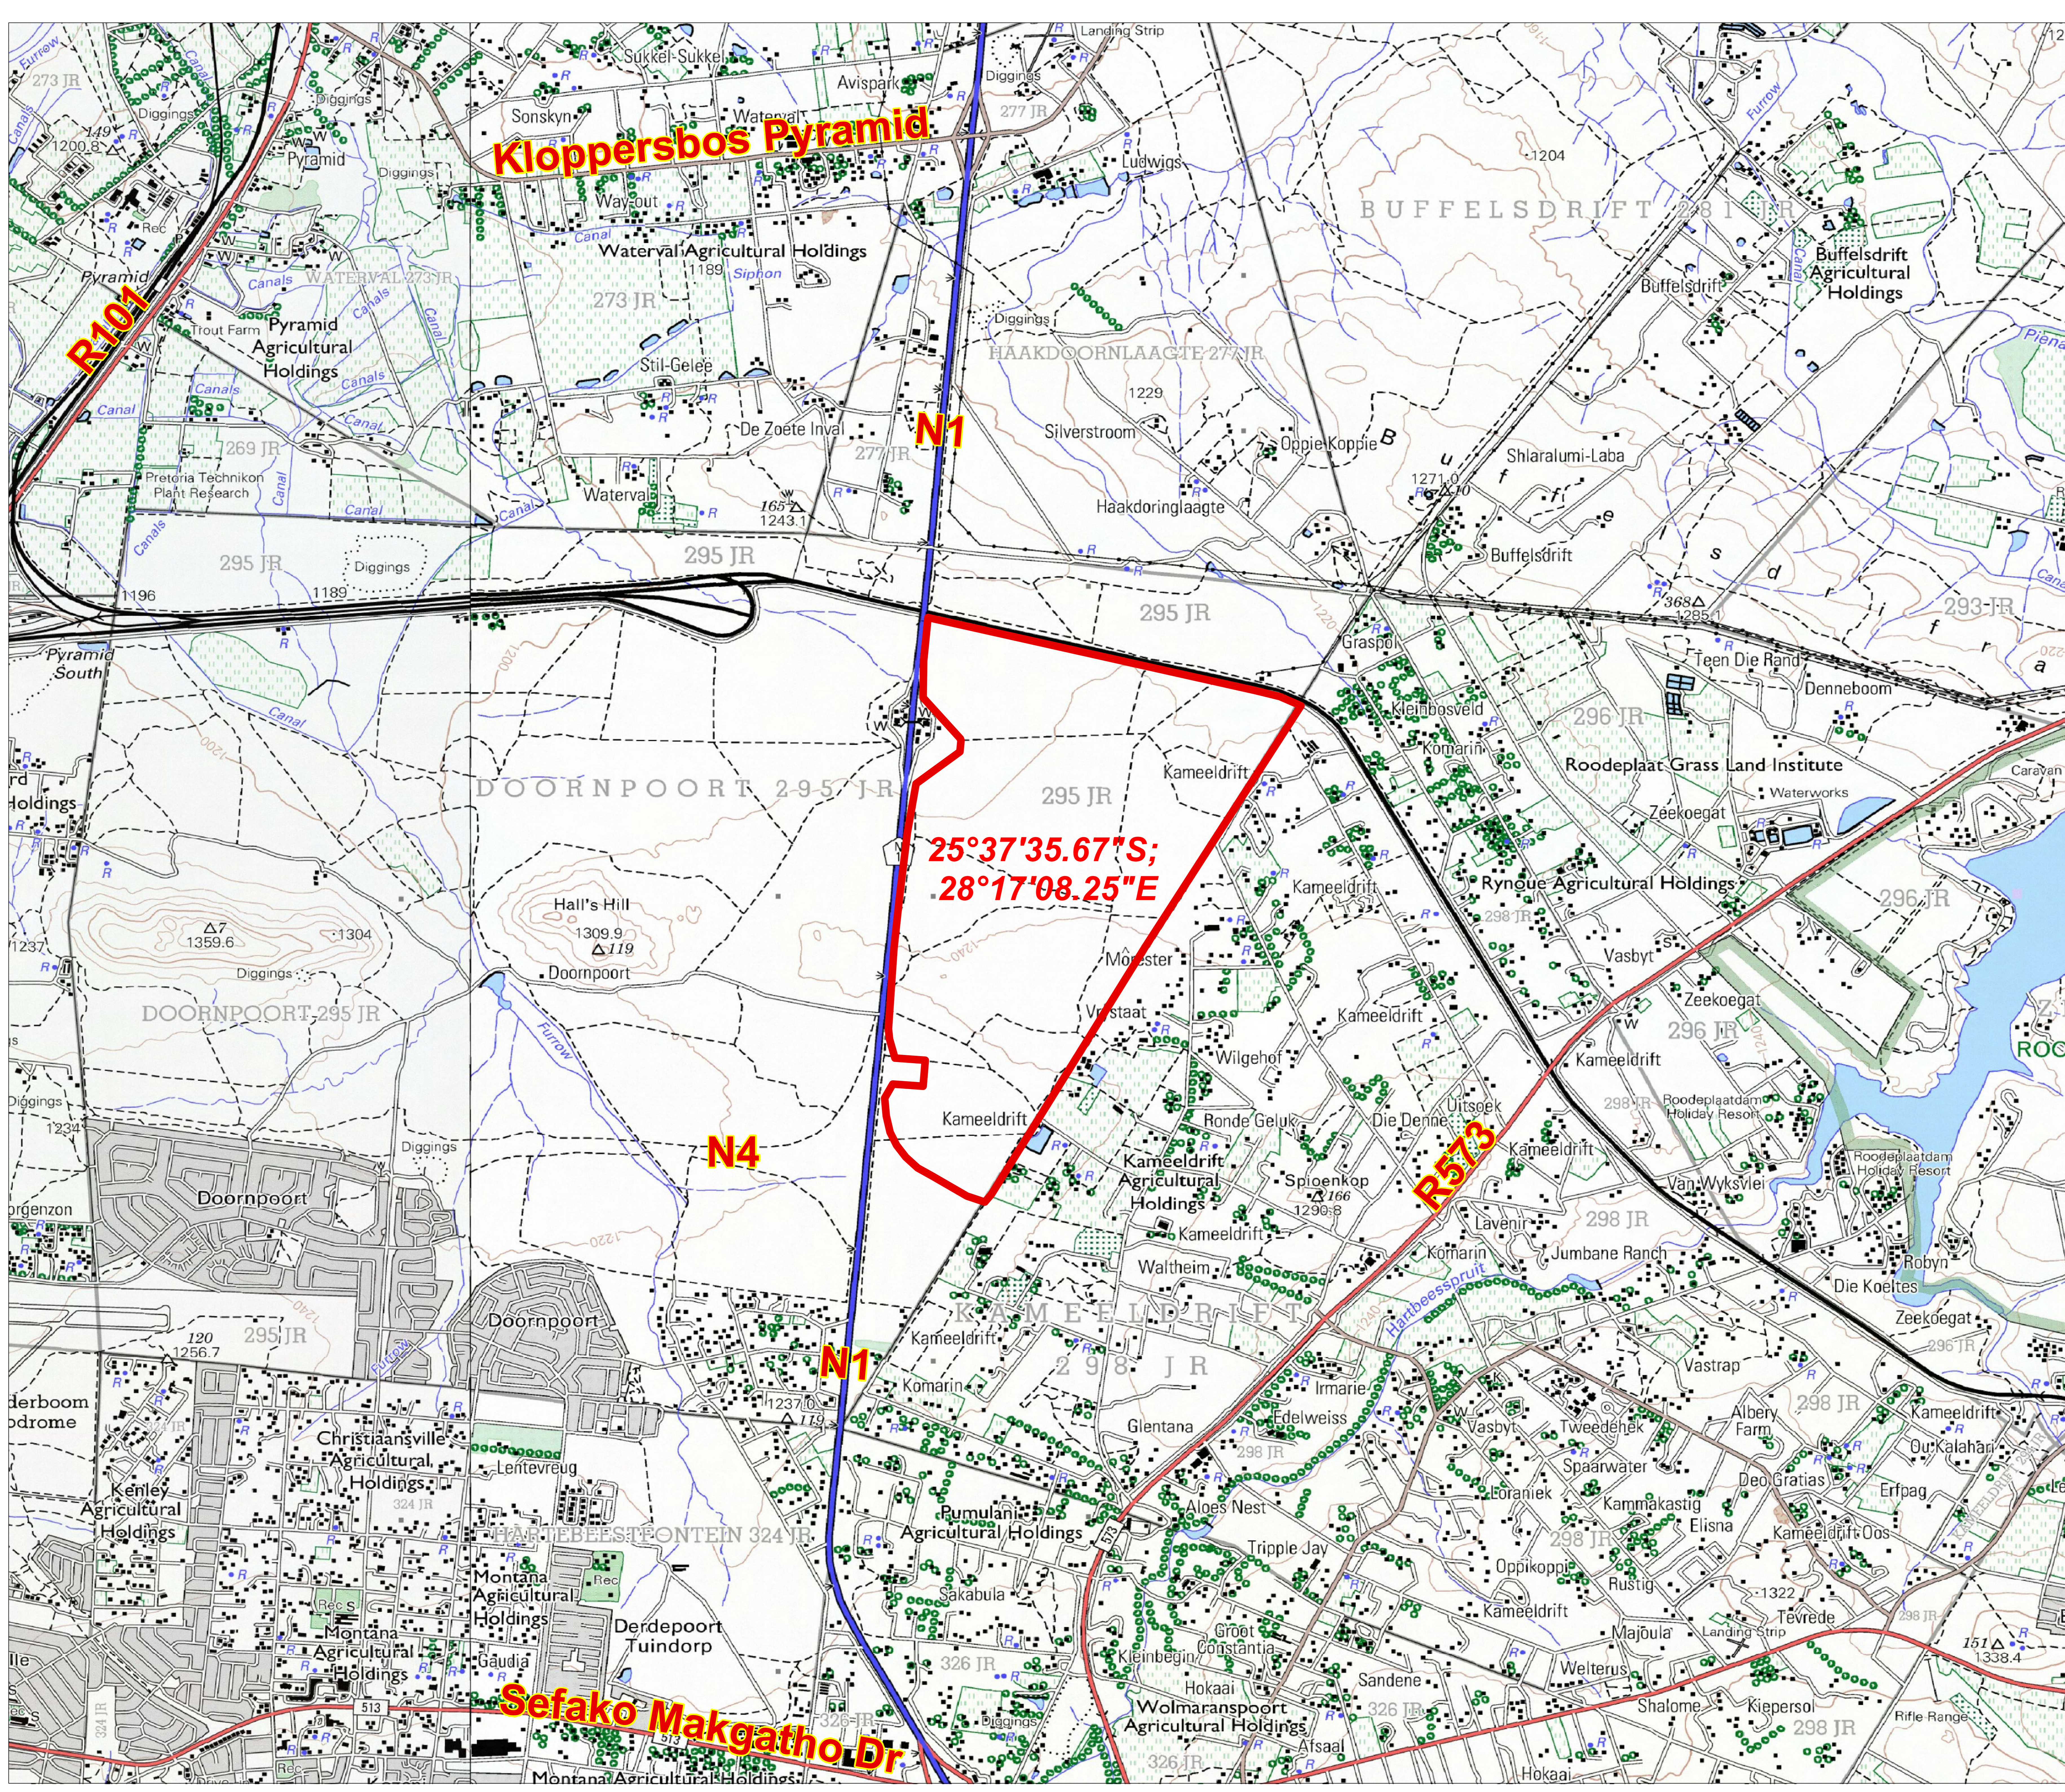

SANRAL R573 QUARRIES

SA PROVINCES

QUARRY 6A LOCALITY MAP

Sources of Information: Chief Surveyor - General, SANBI, DEFF, CGS & Project Team

Produced by: Vukosi Mabunda
June 2020

GladAfrica House, Hertford Office Park
90 Bekker Road
Midrand
1686
Tel: 011 312 2537
Fax: 011 805 1950
QMF-GE-VE-981-REV0-15/09/2016

Kloppersbos Pyramid

**25°37'35.67"S;
28°17'08.25"E**

Sefako Makgatho Dr